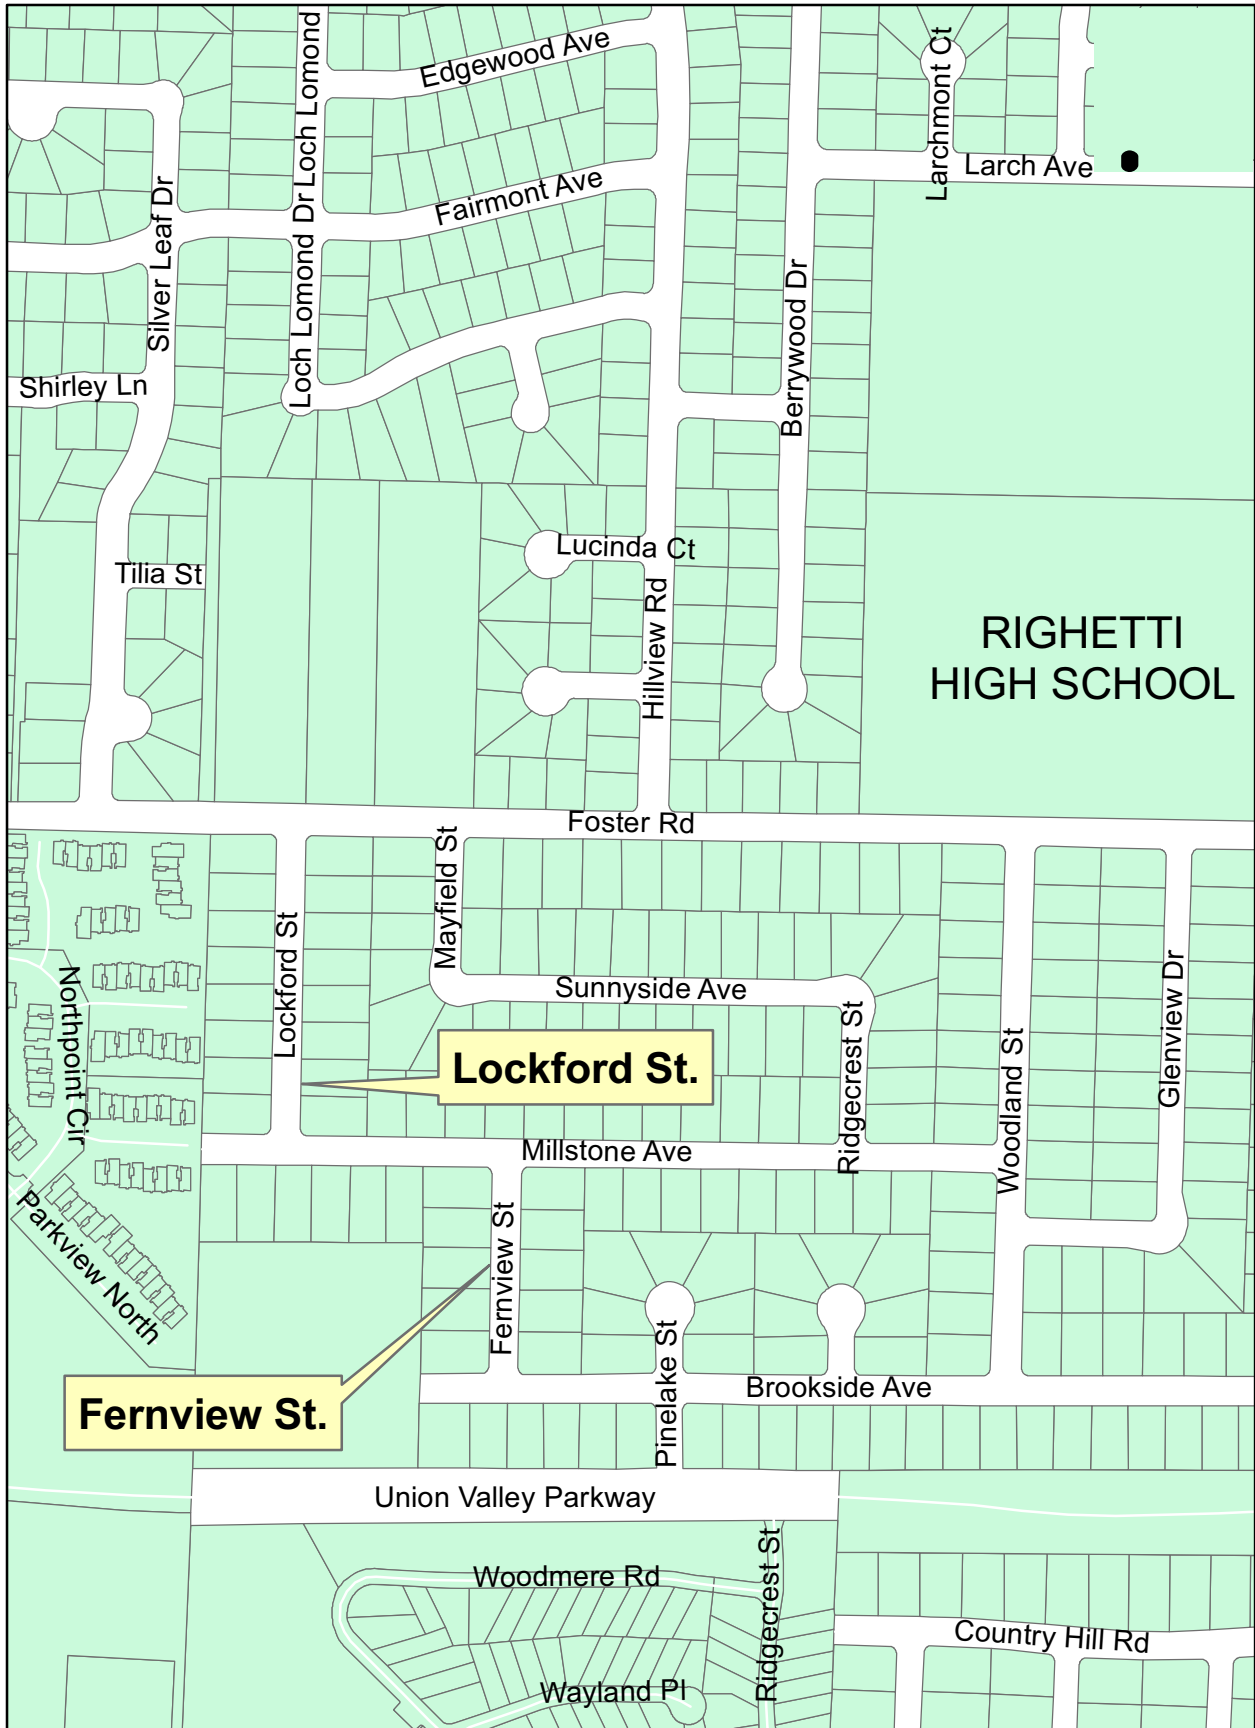

VICINITY MAP

Proposed removal of permit parking area & 1 hour parking restriction on Fernview St. & Lockford St.