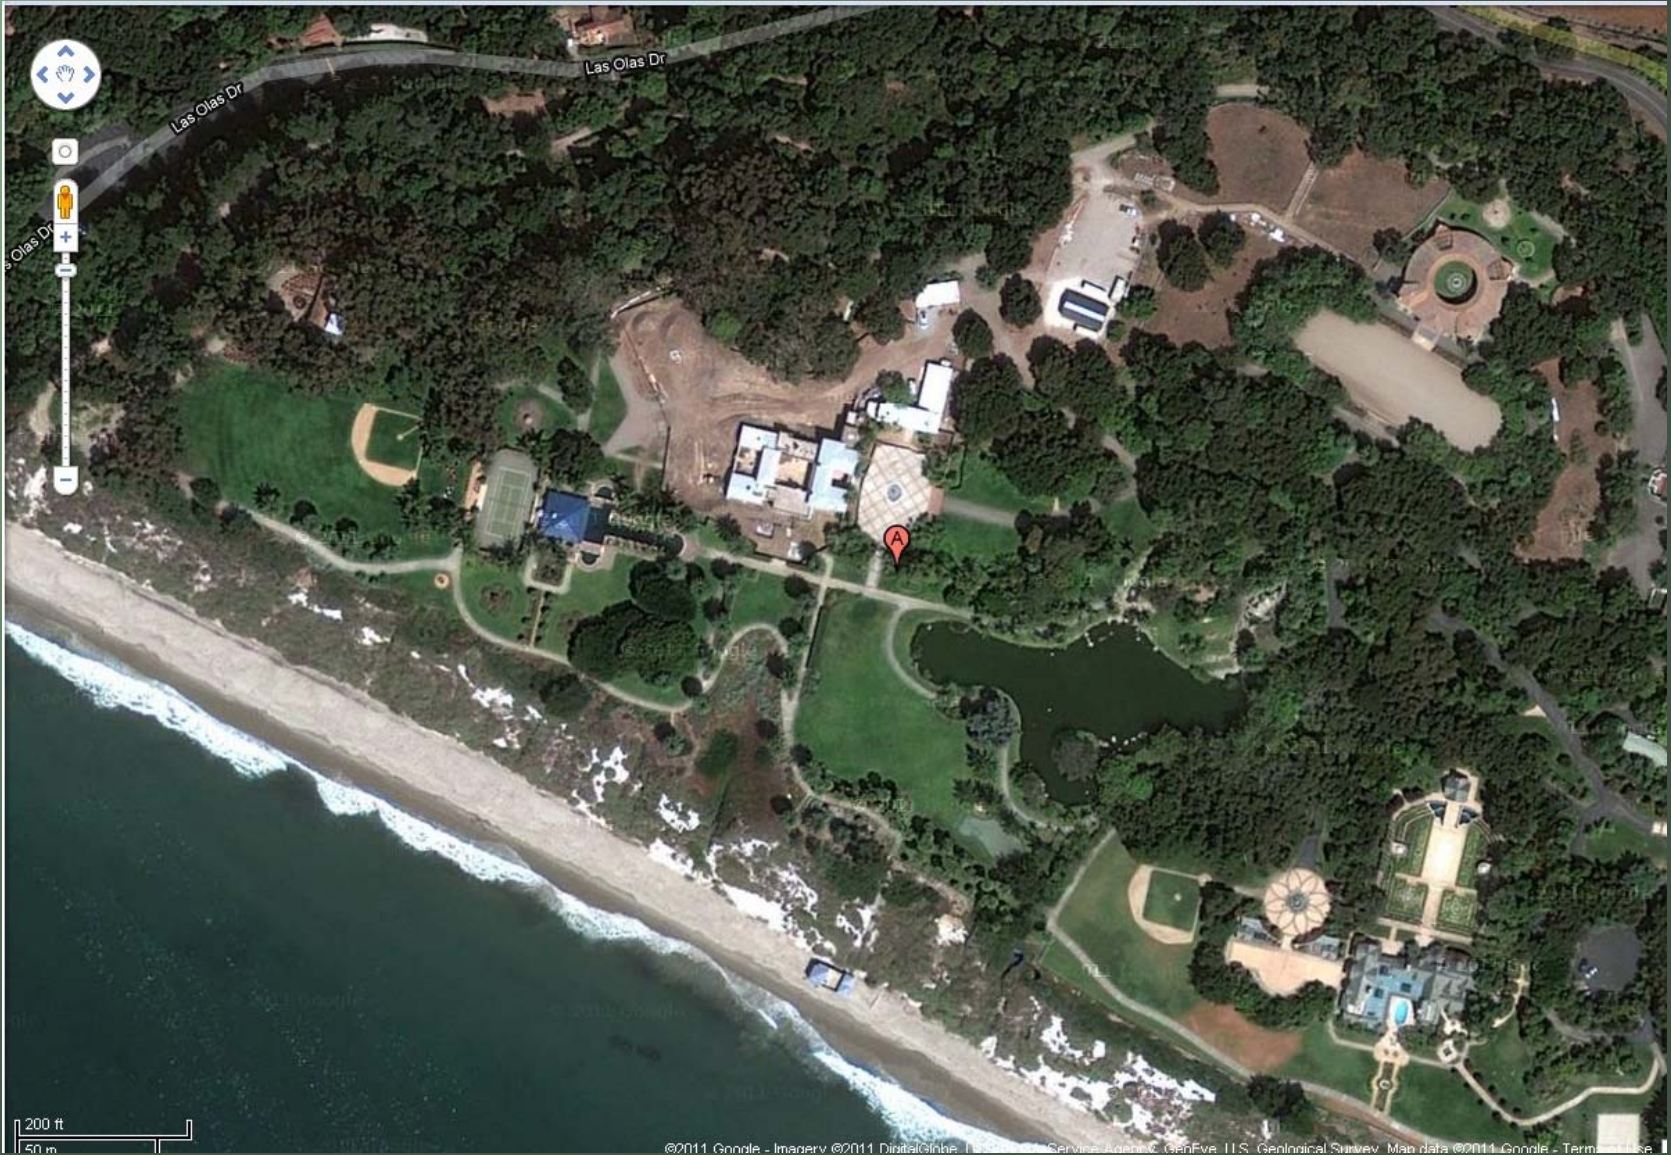

Santa Barbara County Board of Supervisors

Isla Mar Beach Cabana and
Funicular

September 6, 2011

POR. RANCHO LAS POSITAS

063-16

Subject Parcel

Approximate Location of Cabana and Funicular

NOTICE
 Assessor Parcels are for tax assessment purposes only and do not indicate either parcel legality or a valid building site.

Assessor's Map Bk, 063-Pg, 16
County of Santa Barbara, Calif.

LD/02 29 & 31 into 34 & 35

05/18

Santa Barbara Estates

10CDH-00000-00022

Isla Mar Beach Cabaña - 1553 Robles Drive

Family Video

“mouse click in box to start & pause”

10CDH-00000-00022

Isla Mar Beach Cabaña - 1553 Robles Drive

10CDH-00000-00022

Isla Mar Beach Cabaña - 1553 Robles Drive

10CDH-00000-00022

Isla Mar Beach Cabaña - 1553 Robles Drive

10CDH-00000-00022

Isla Mar Beach Cabaña - 1553 Robles Drive