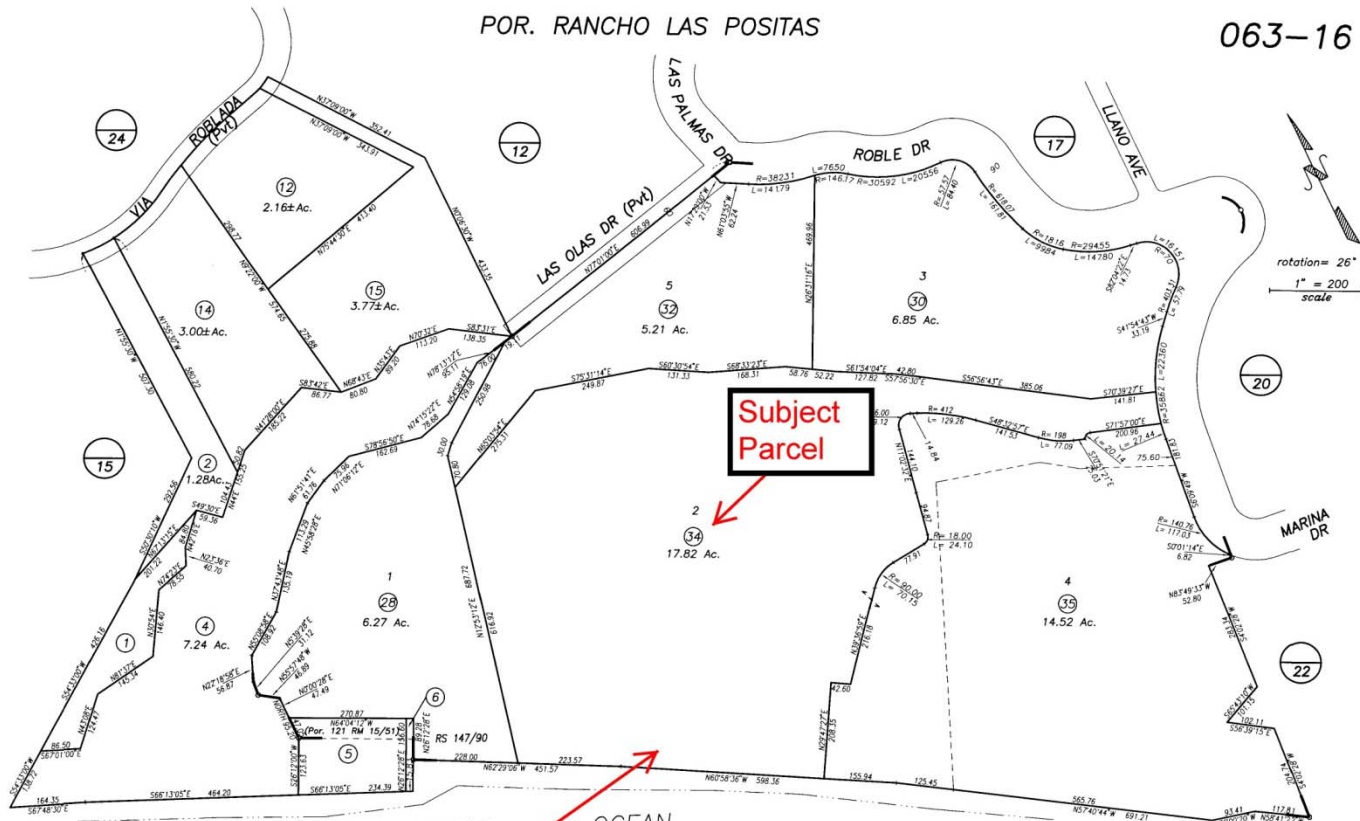

Santa Barbara County Board of Supervisors

Isla Mar Beach Cabana and
Funicular

September 6, 2011

POR. RANCHO LAS POSITAS

063-16

Subject Parcel

Approximate Location of Cabana and Funicular

NOTICE
 Assessor Parcels are for tax assessment purposes only and do not indicate either parcel legality or a valid building site.

Assessor's Map Bk, 063-Pg, 16
County of Santa Barbara, Calif.

LD/02 29 & 31 into 34 & 35

05/18

Santa Barbara Estates

10CDH-00000-00022

Isla Mar Beach Cabaña - 1553 Robles Drive

Family Video

“mouse click in box to start & pause”

10CDH-00000-00022

Isla Mar Beach Cabaña - 1553 Robles Drive

10CDH-00000-00022

Isla Mar Beach Cabaña - 1553 Robles Drive

10CDH-00000-00022

Isla Mar Beach Cabaña - 1553 Robles Drive

10CDH-00000-00022

Isla Mar Beach Cabaña - 1553 Robles Drive