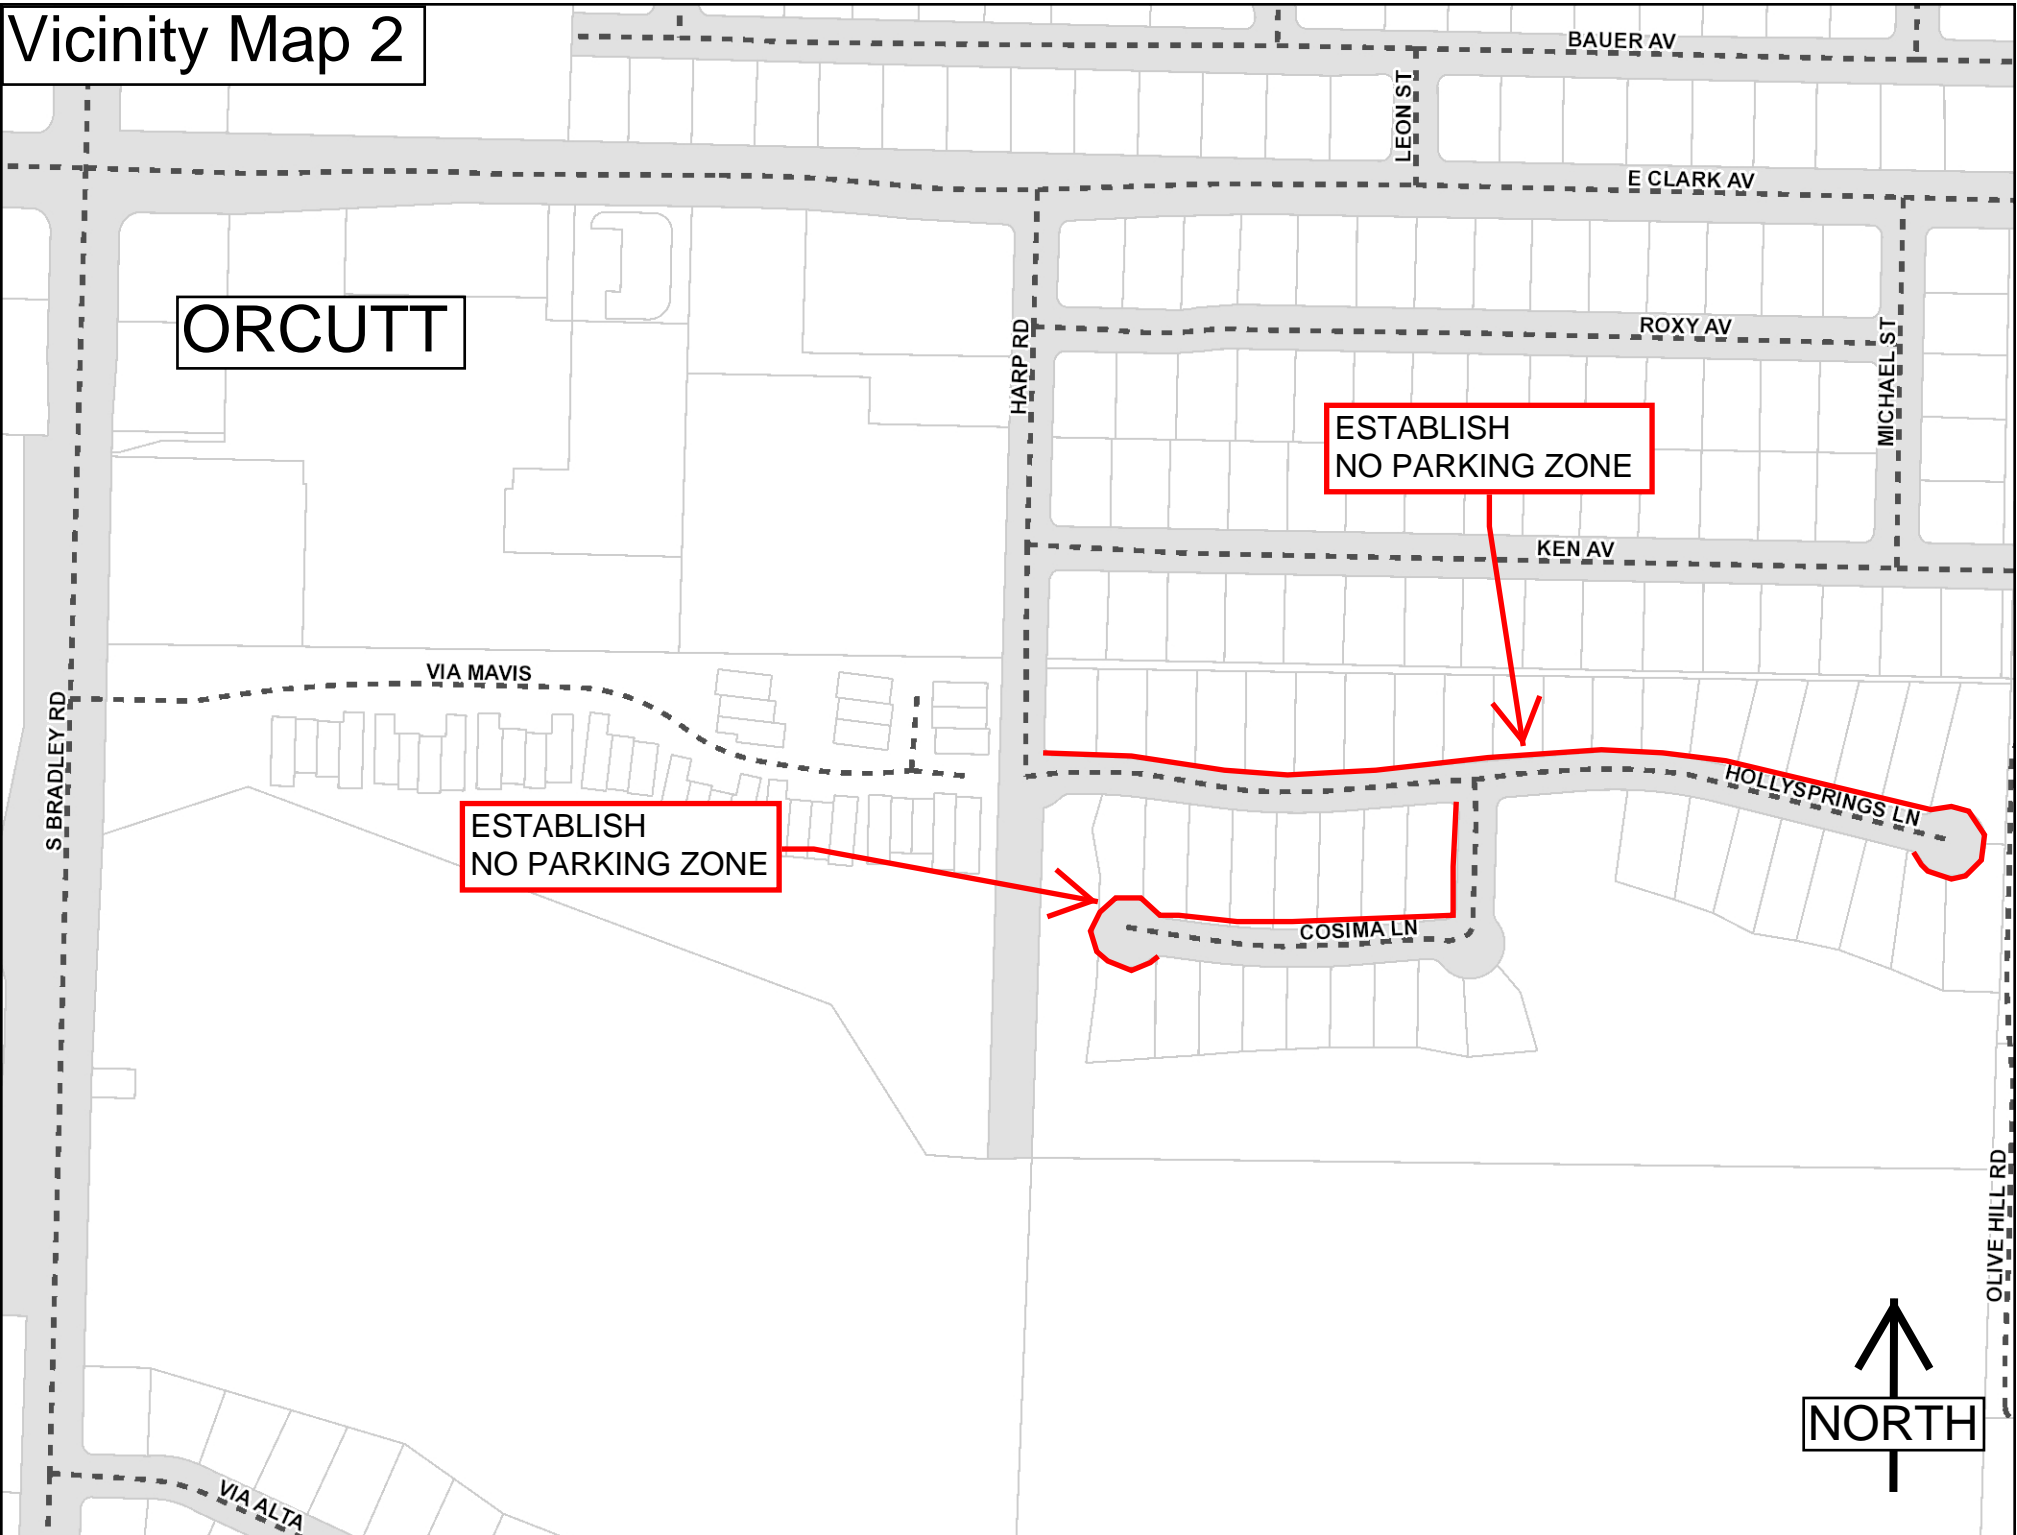

Vicinity Map 1

ANTARES AV

ESTABLISH NO PARKING ZONES
from 10' west to 87' east of
condominium driveways

BURTON MESA BL

CONSTELLATION RD

VANDENBERG
VILLAGE

SENIOR CI

Vicinity Map 2

ORCUTT

ESTABLISH
NO PARKING ZONE

ESTABLISH
NO PARKING ZONE

Vicinity Map 3

NORTH

ORCUTT

Vicinity Map 4

Proposed Parking Restrictions

North

Santa Barbara Area

Vicinity Map 5