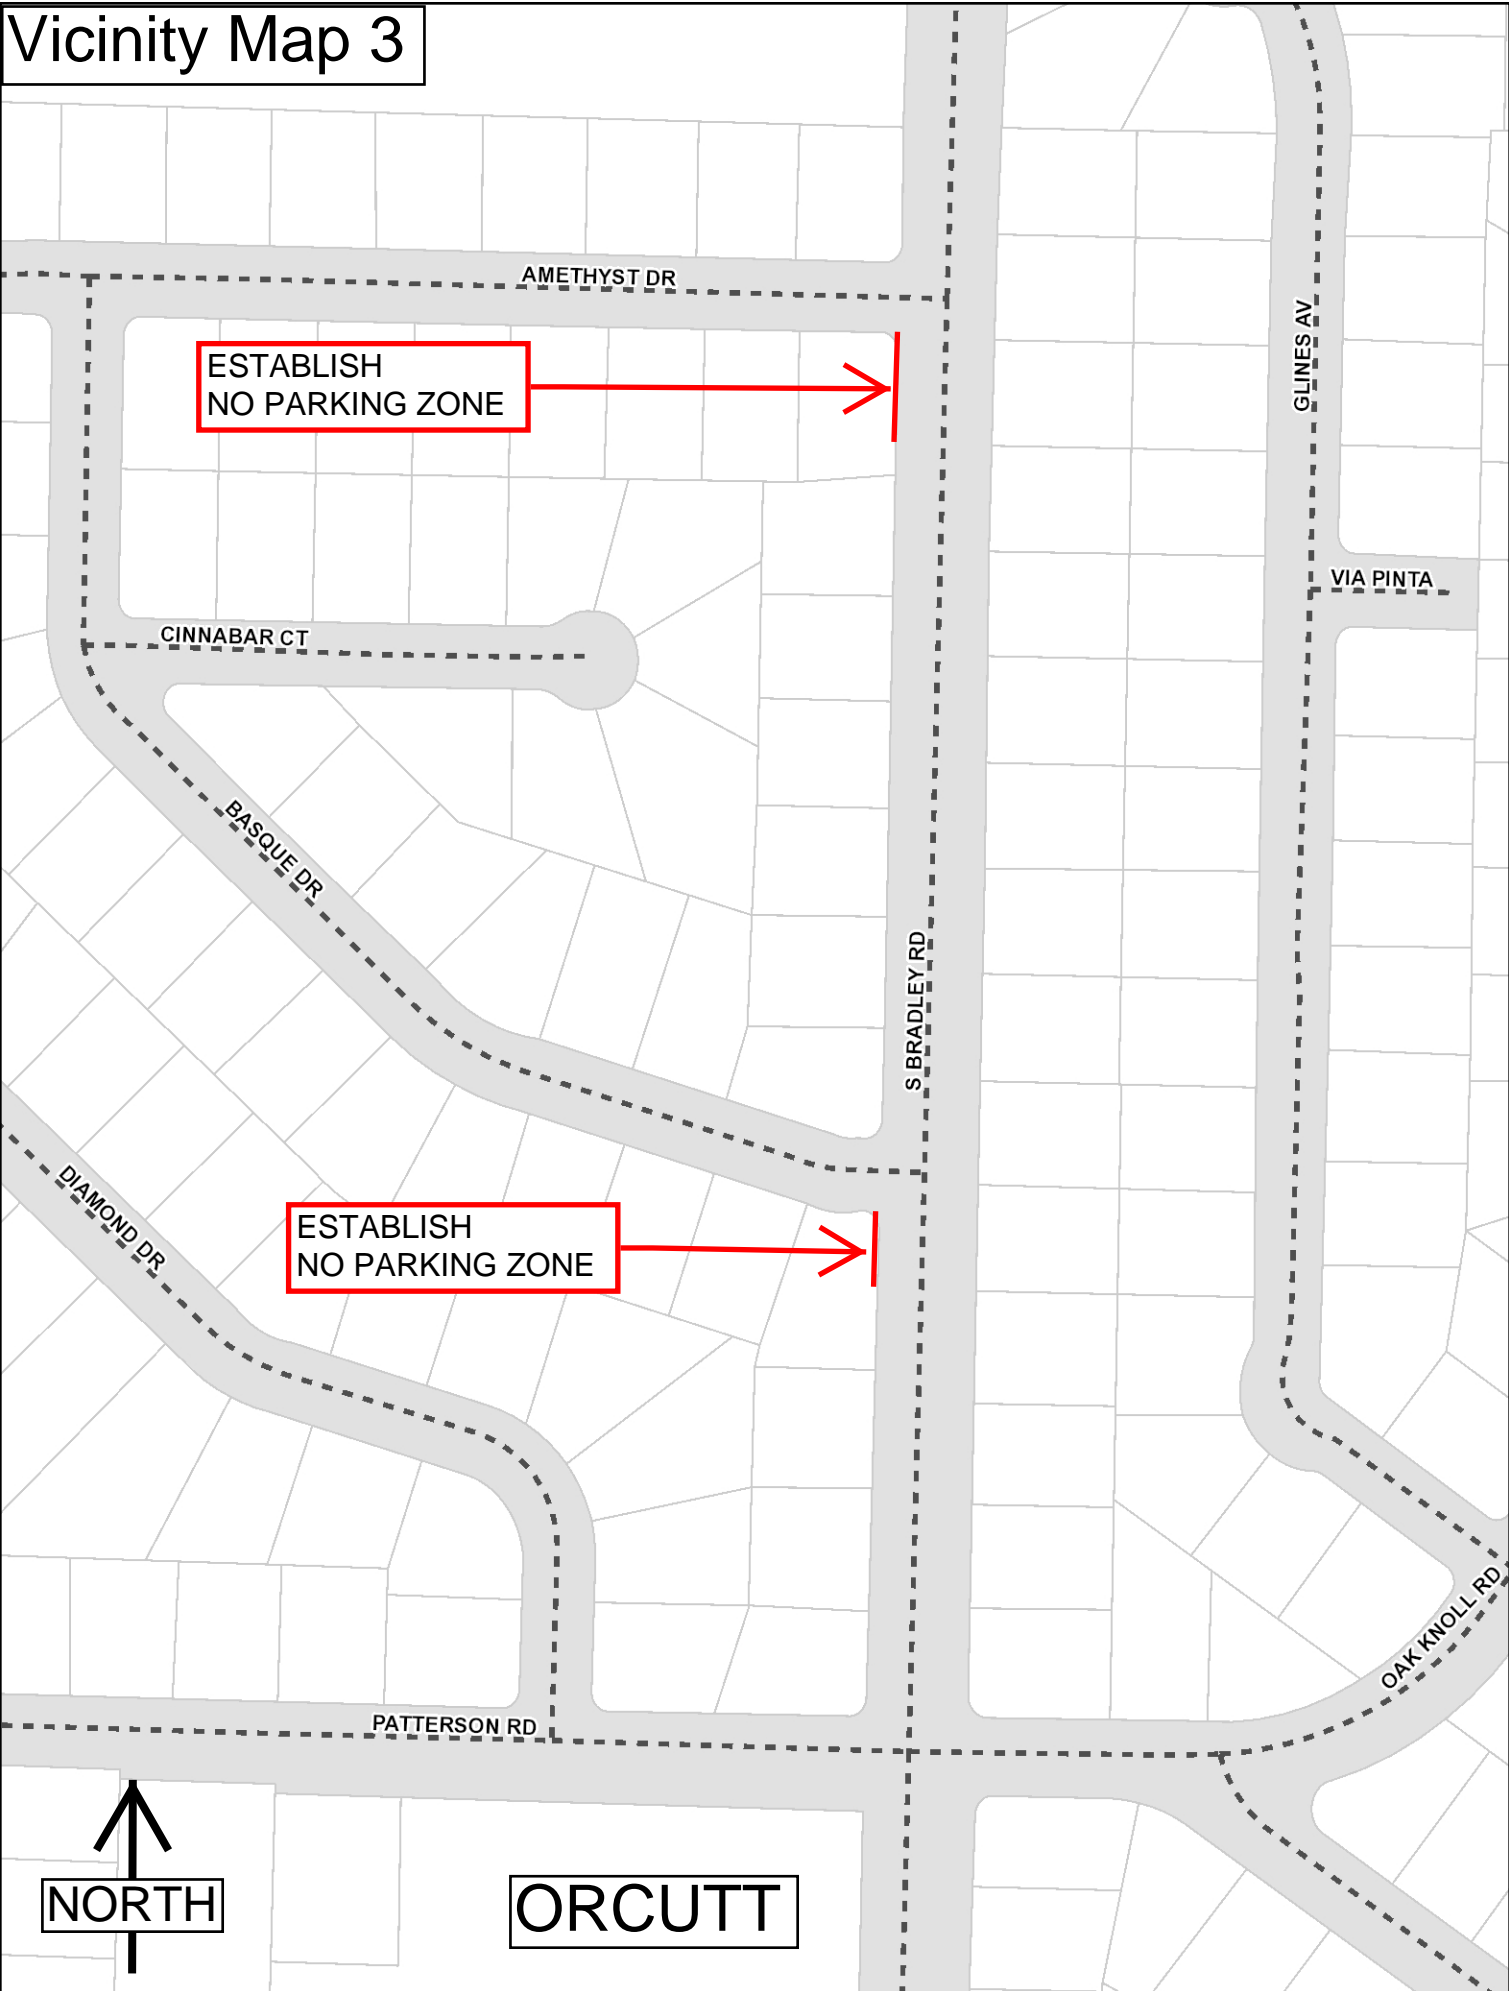

Vicinity Map 1

ANTARES AV

ESTABLISH NO PARKING ZONES
from 10' west to 87' east of
condominium driveways

BURTON MESA BL

CONSTELLATION RD

VANDENBERG
VILLAGE

SENIOR CI

Vicinity Map 2

ORCUTT

ESTABLISH
NO PARKING ZONE

ESTABLISH
NO PARKING ZONE

Vicinity Map 3

NORTH

ORCUTT

Vicinity Map 4

Proposed Parking Restrictions

North

Santa Barbara Area

Vicinity Map 5