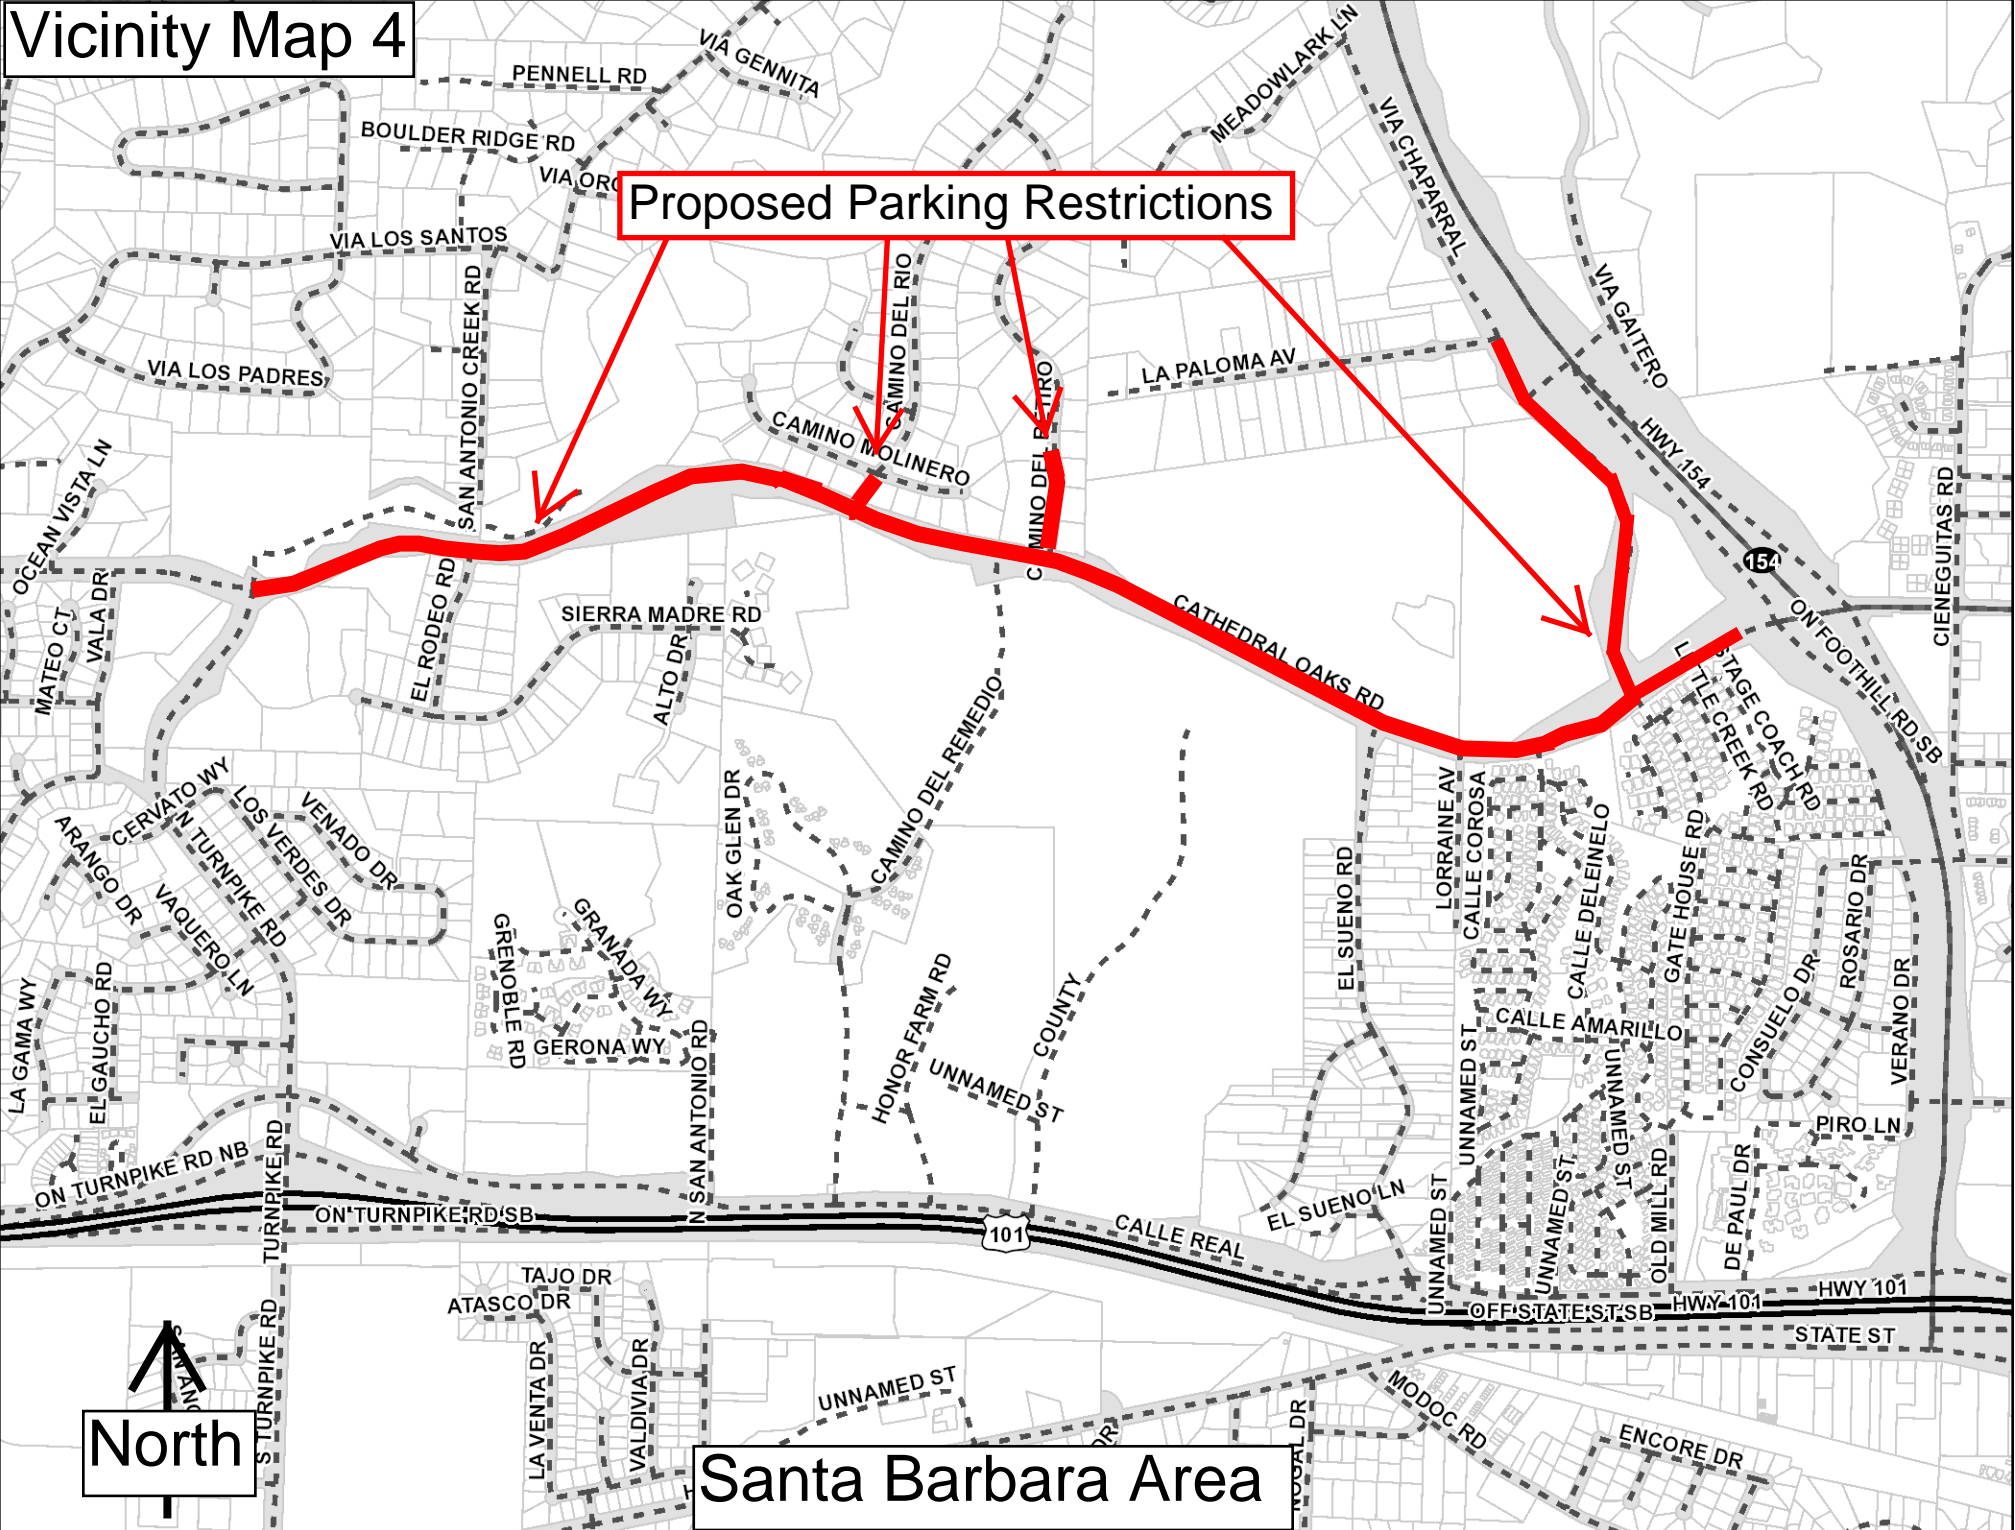

Vicinity Map 1

ANTARES AV

ESTABLISH NO PARKING ZONES
from 10' west to 87' east of
condominium driveways

BURTON MESA BL

CONSTELLATION RD

VANDENBERG
VILLAGE

SENIOR CI

Vicinity Map 2

ORCUTT

ESTABLISH
NO PARKING ZONE

ESTABLISH
NO PARKING ZONE

Vicinity Map 3

NORTH

ORCUTT

Vicinity Map 4

Proposed Parking Restrictions

North

Santa Barbara Area

Vicinity Map 5