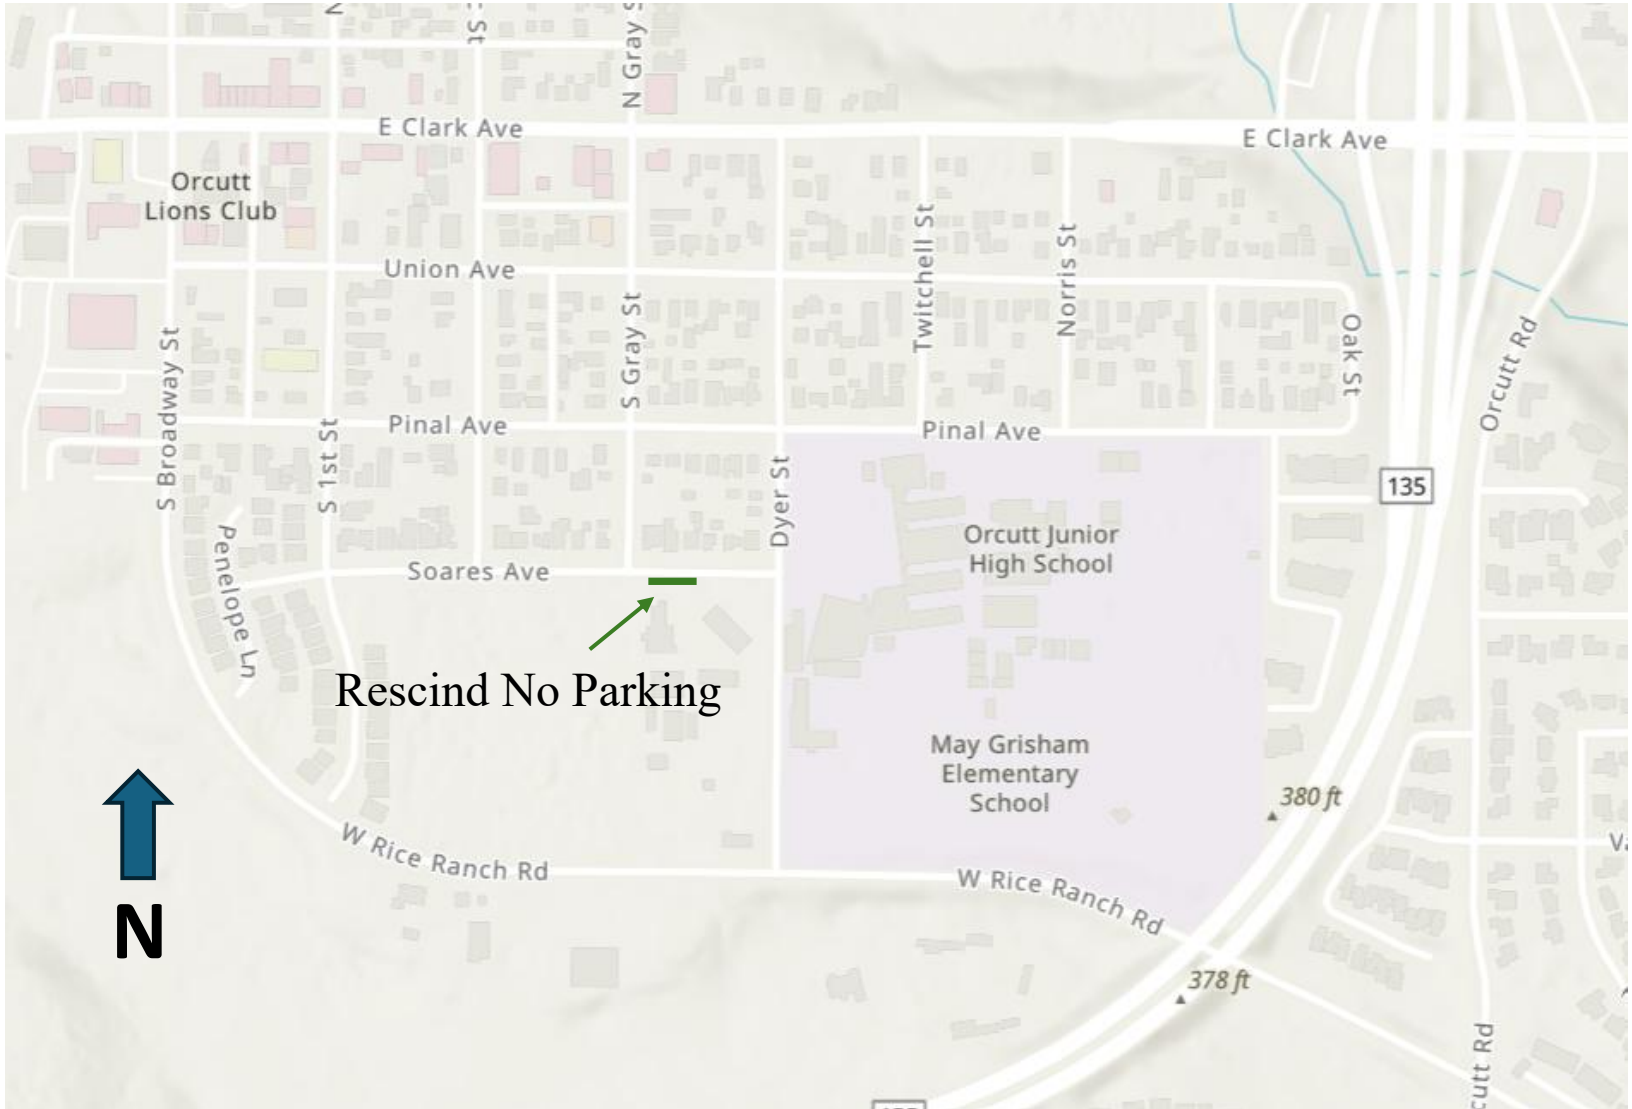

Vicinity Map #1
Proposed Parking Restrictions
Nidever Road, Summerland and Carpinteria Area, First District

Vicinity Map #2
Proposed Parking Restrictions
Mountain Drive East, Montecito Area, First District

Vicinity Map #3

Proposed Stop Controls

Lillie Avenue, Summerland, First District

Vicinity Map #4

Proposed Stop Control

Mission Canyon Road, Mission Canyon, First District

Vicinity Map #5

Proposed No Parking Tow Away

San Marcos Road, Eastern Goleta Valley, Second District

Vicinity Map #6
Rescind No Parking
Soares Avenue, Orcutt, Fourth District

Vicinity Map #7

Rescind and Reestablish No Parking Bradley Road , Orcutt, Fourth District