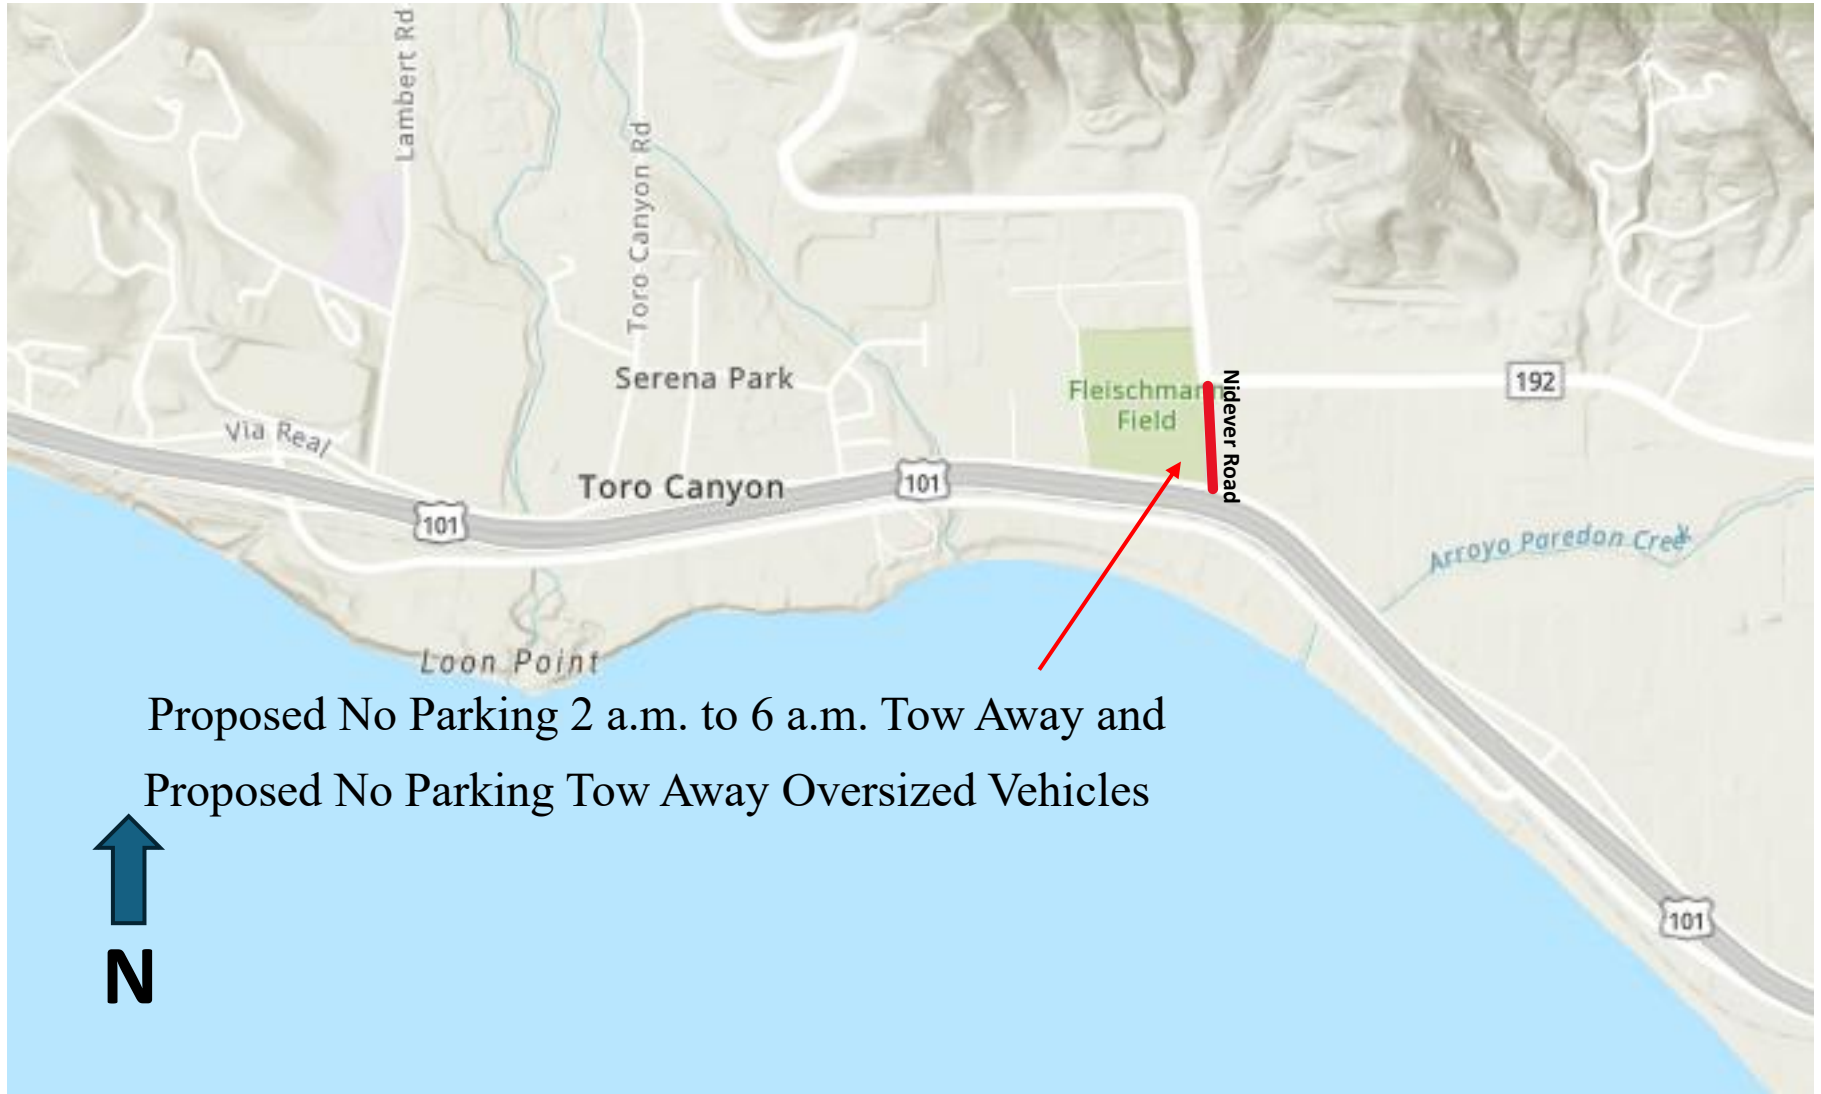

Vicinity Map #1
Proposed Parking Restrictions
Nidever Road, Summerland and Carpinteria Area, First District

Vicinity Map #2
Proposed Parking Restrictions
Mountain Drive East, Montecito Area, First District

Vicinity Map #3

Proposed Stop Controls

Lillie Avenue, Summerland, First District

Vicinity Map #4

Proposed Stop Control

Mission Canyon Road, Mission Canyon, First District

Vicinity Map #5

Proposed No Parking Tow Away

San Marcos Road, Eastern Goleta Valley, Second District

Vicinity Map #6
Rescind No Parking
Soares Avenue, Orcutt, Fourth District

Vicinity Map #7

Rescind and Reestablish No Parking Bradley Road , Orcutt, Fourth District