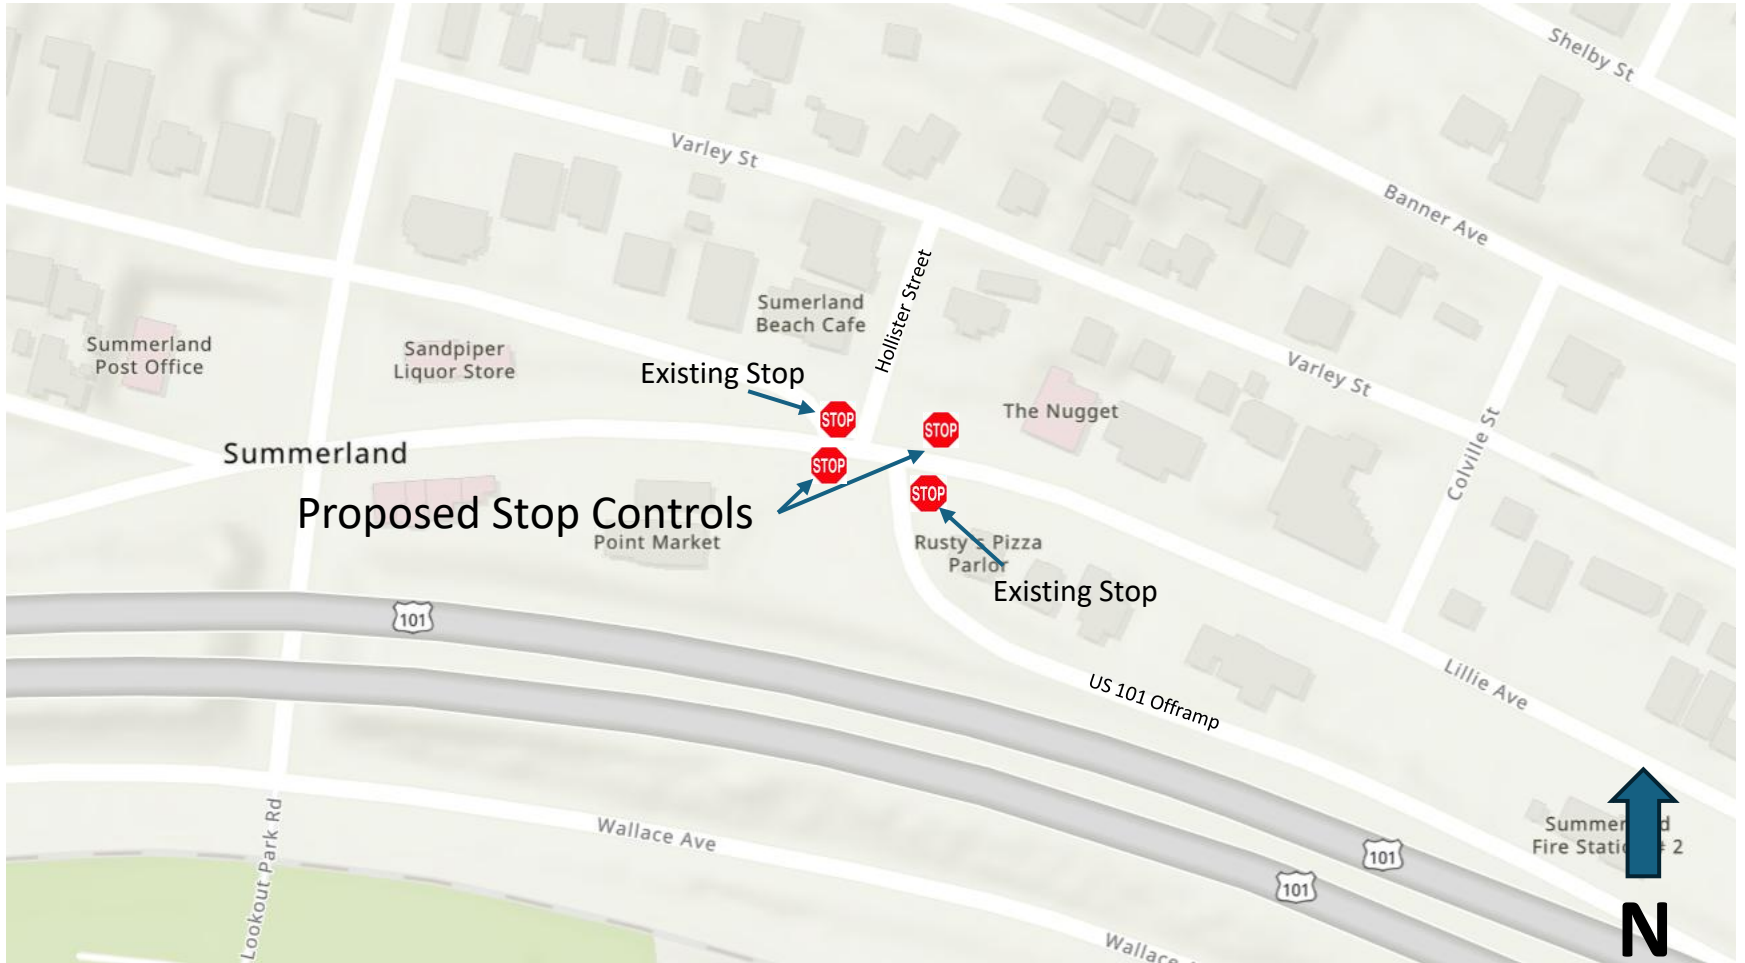

Vicinity Map #1
Proposed Parking Restrictions
Nidever Road, Summerland and Carpinteria Area, First District

Vicinity Map #2
Proposed Parking Restrictions
Mountain Drive East, Montecito Area, First District

Vicinity Map #3

Proposed Stop Controls

Lillie Avenue, Summerland, First District

Vicinity Map #4

Proposed Stop Control

Mission Canyon Road, Mission Canyon, First District

Vicinity Map #5

Proposed No Parking Tow Away

San Marcos Road, Eastern Goleta Valley, Second District

Vicinity Map #6
Rescind No Parking
Soares Avenue, Orcutt, Fourth District

Vicinity Map #7

Rescind and Reestablish No Parking Bradley Road , Orcutt, Fourth District