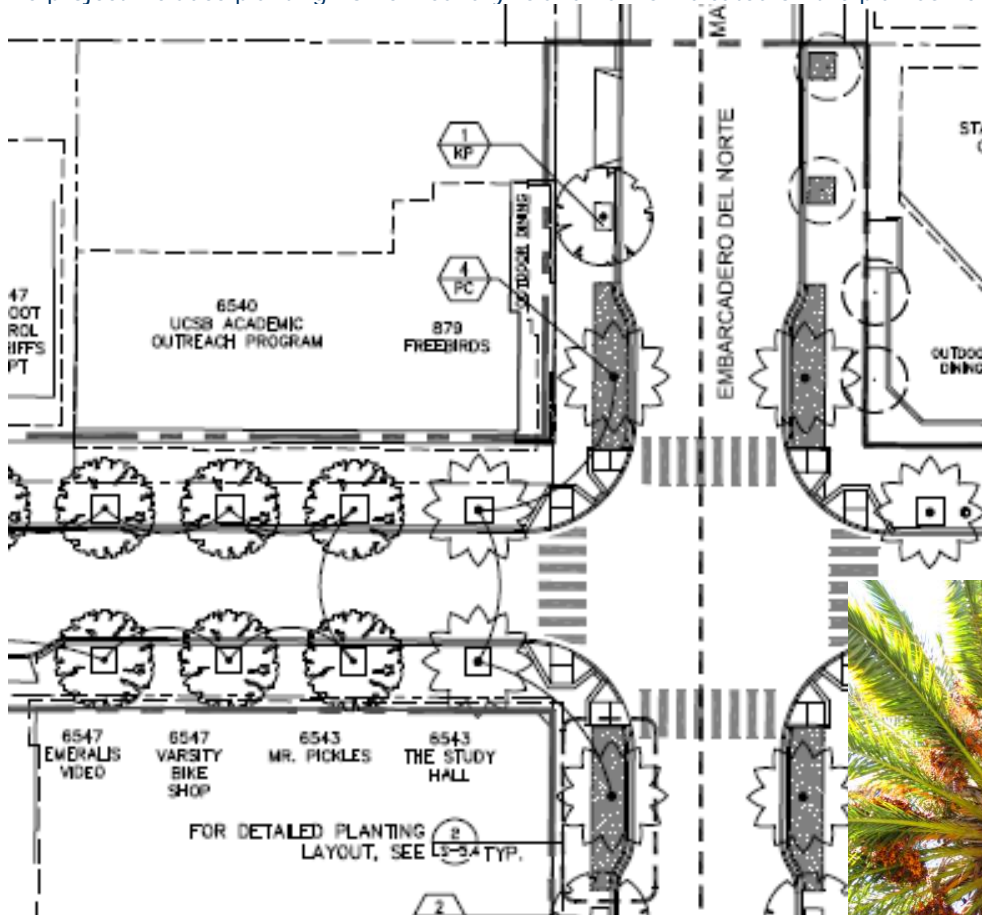

Pardall Road Enhancements

The project includes planting 16 new Canary Island Palms indicated on the plan as PC (Palm, Canary).

San Francisco's Embarcadero

From farmer's market to ballpark, the downtown waterfront has won the affections of visitors and locals alike.

Canary Island Date Palm Tree Usage

Canary Island Date palm trees have been utilized as a theme generating focal point in landscapes worldwide for decades. Its majesty and substantial presence make the Canary Island Date Palm a powerful choice where you are looking to bring natural maturity to a site. Utilized in rows or as a freestanding centerpiece, there really aren't many locations on site where you cannot use Canary Island Date palm tree successfully. Probably the best adjective that one could use to describe Canariensis is Stunning.