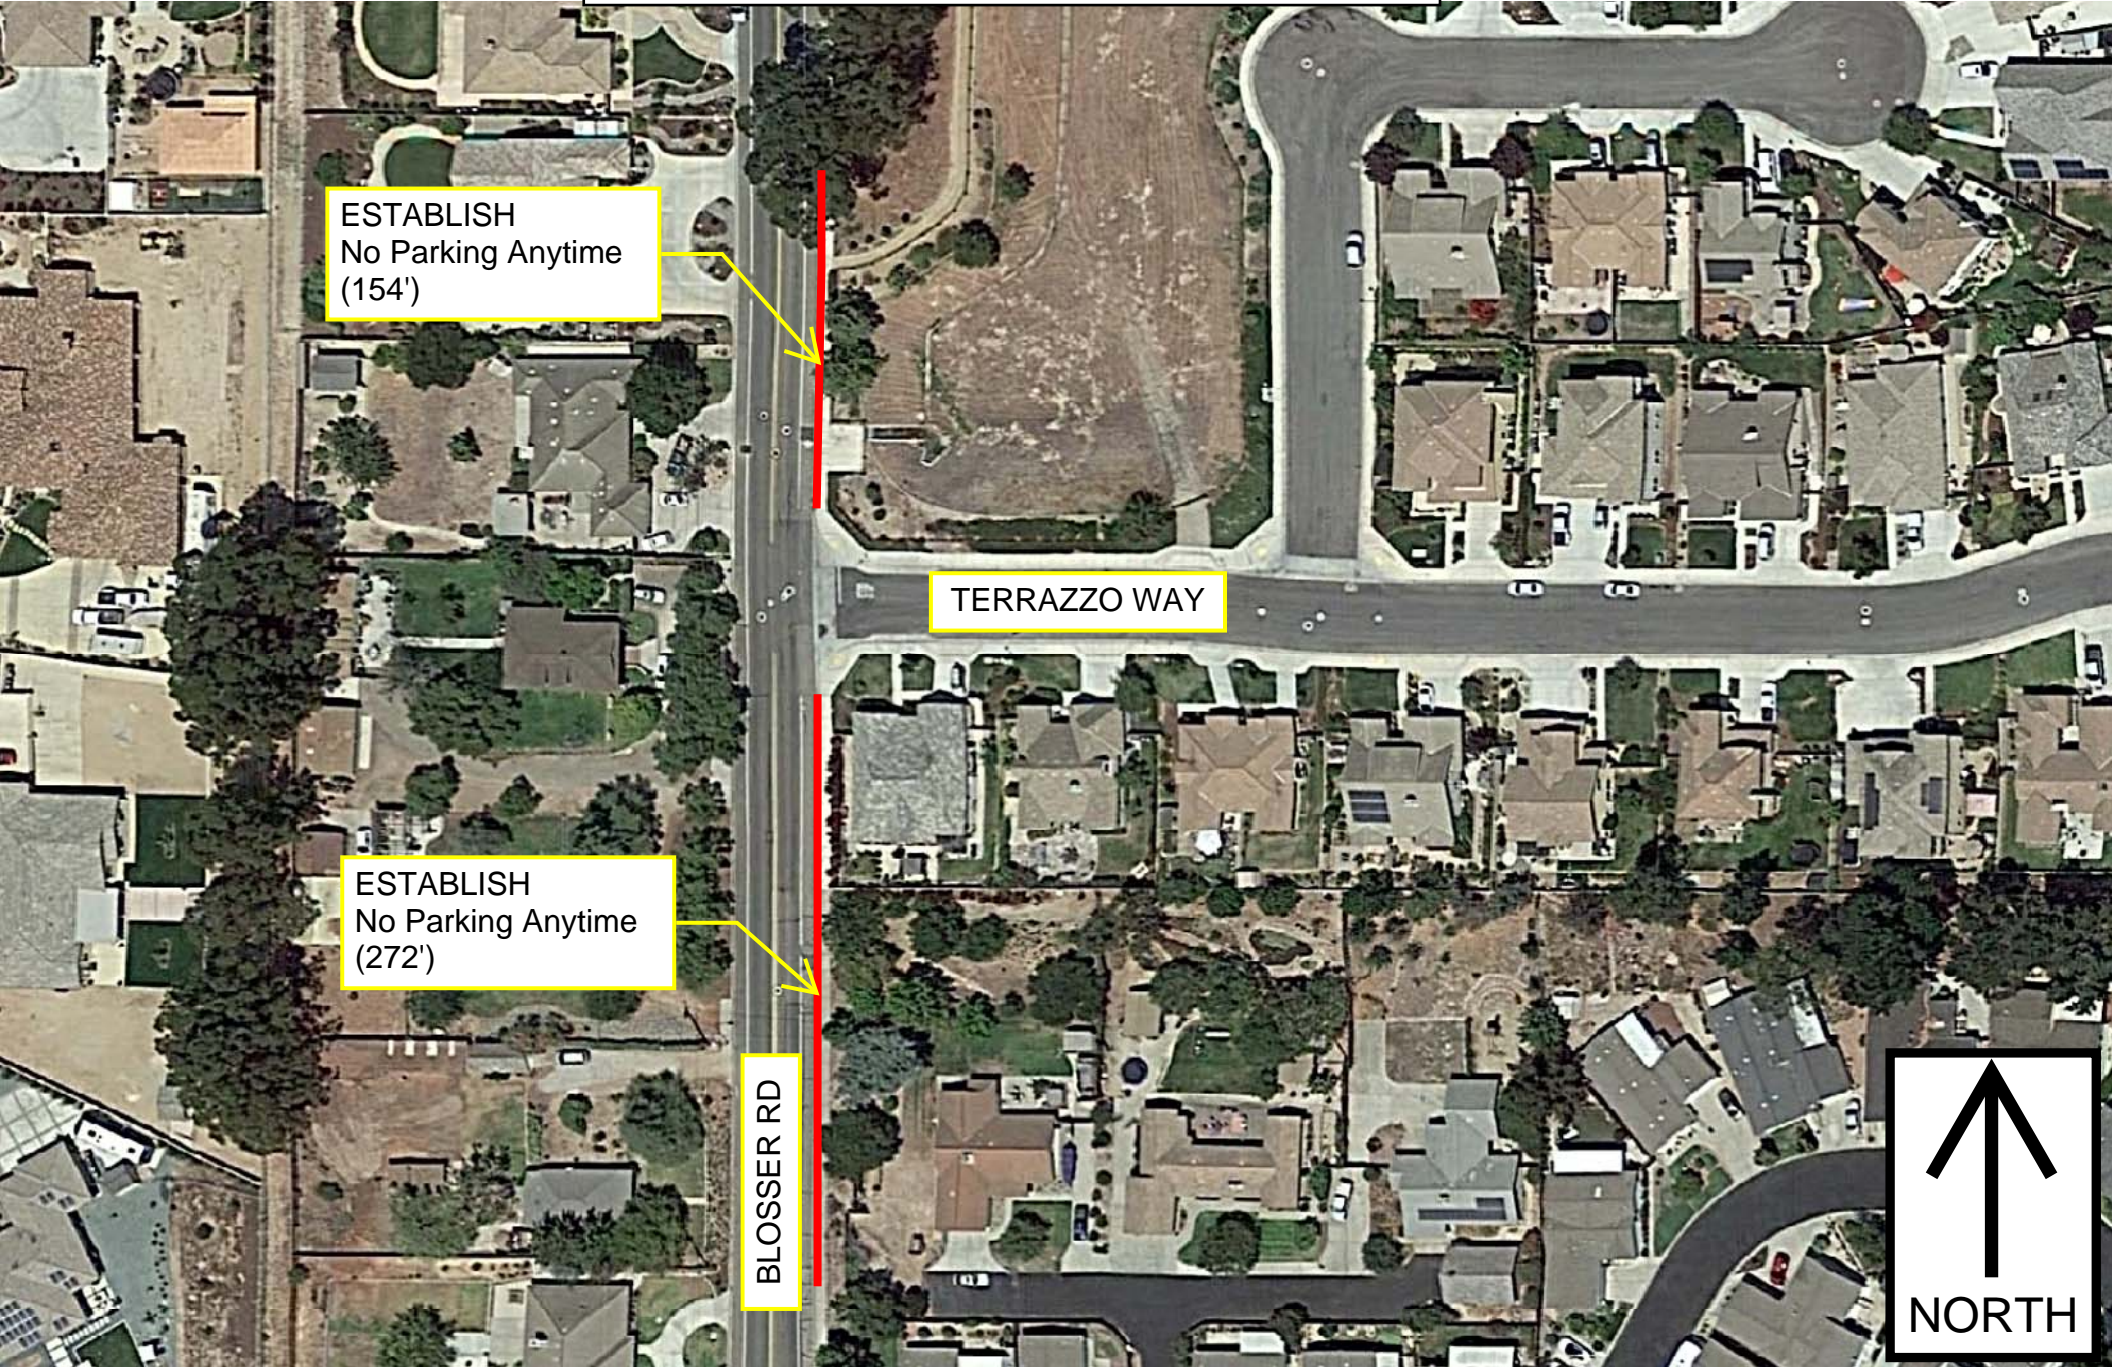

# VICINITY MAP 1

ESTABLISH  
No Parking Anytime  
(154')

ESTABLISH  
No Parking Anytime  
(272')

BLOSSER RD

TERRAZZO WAY