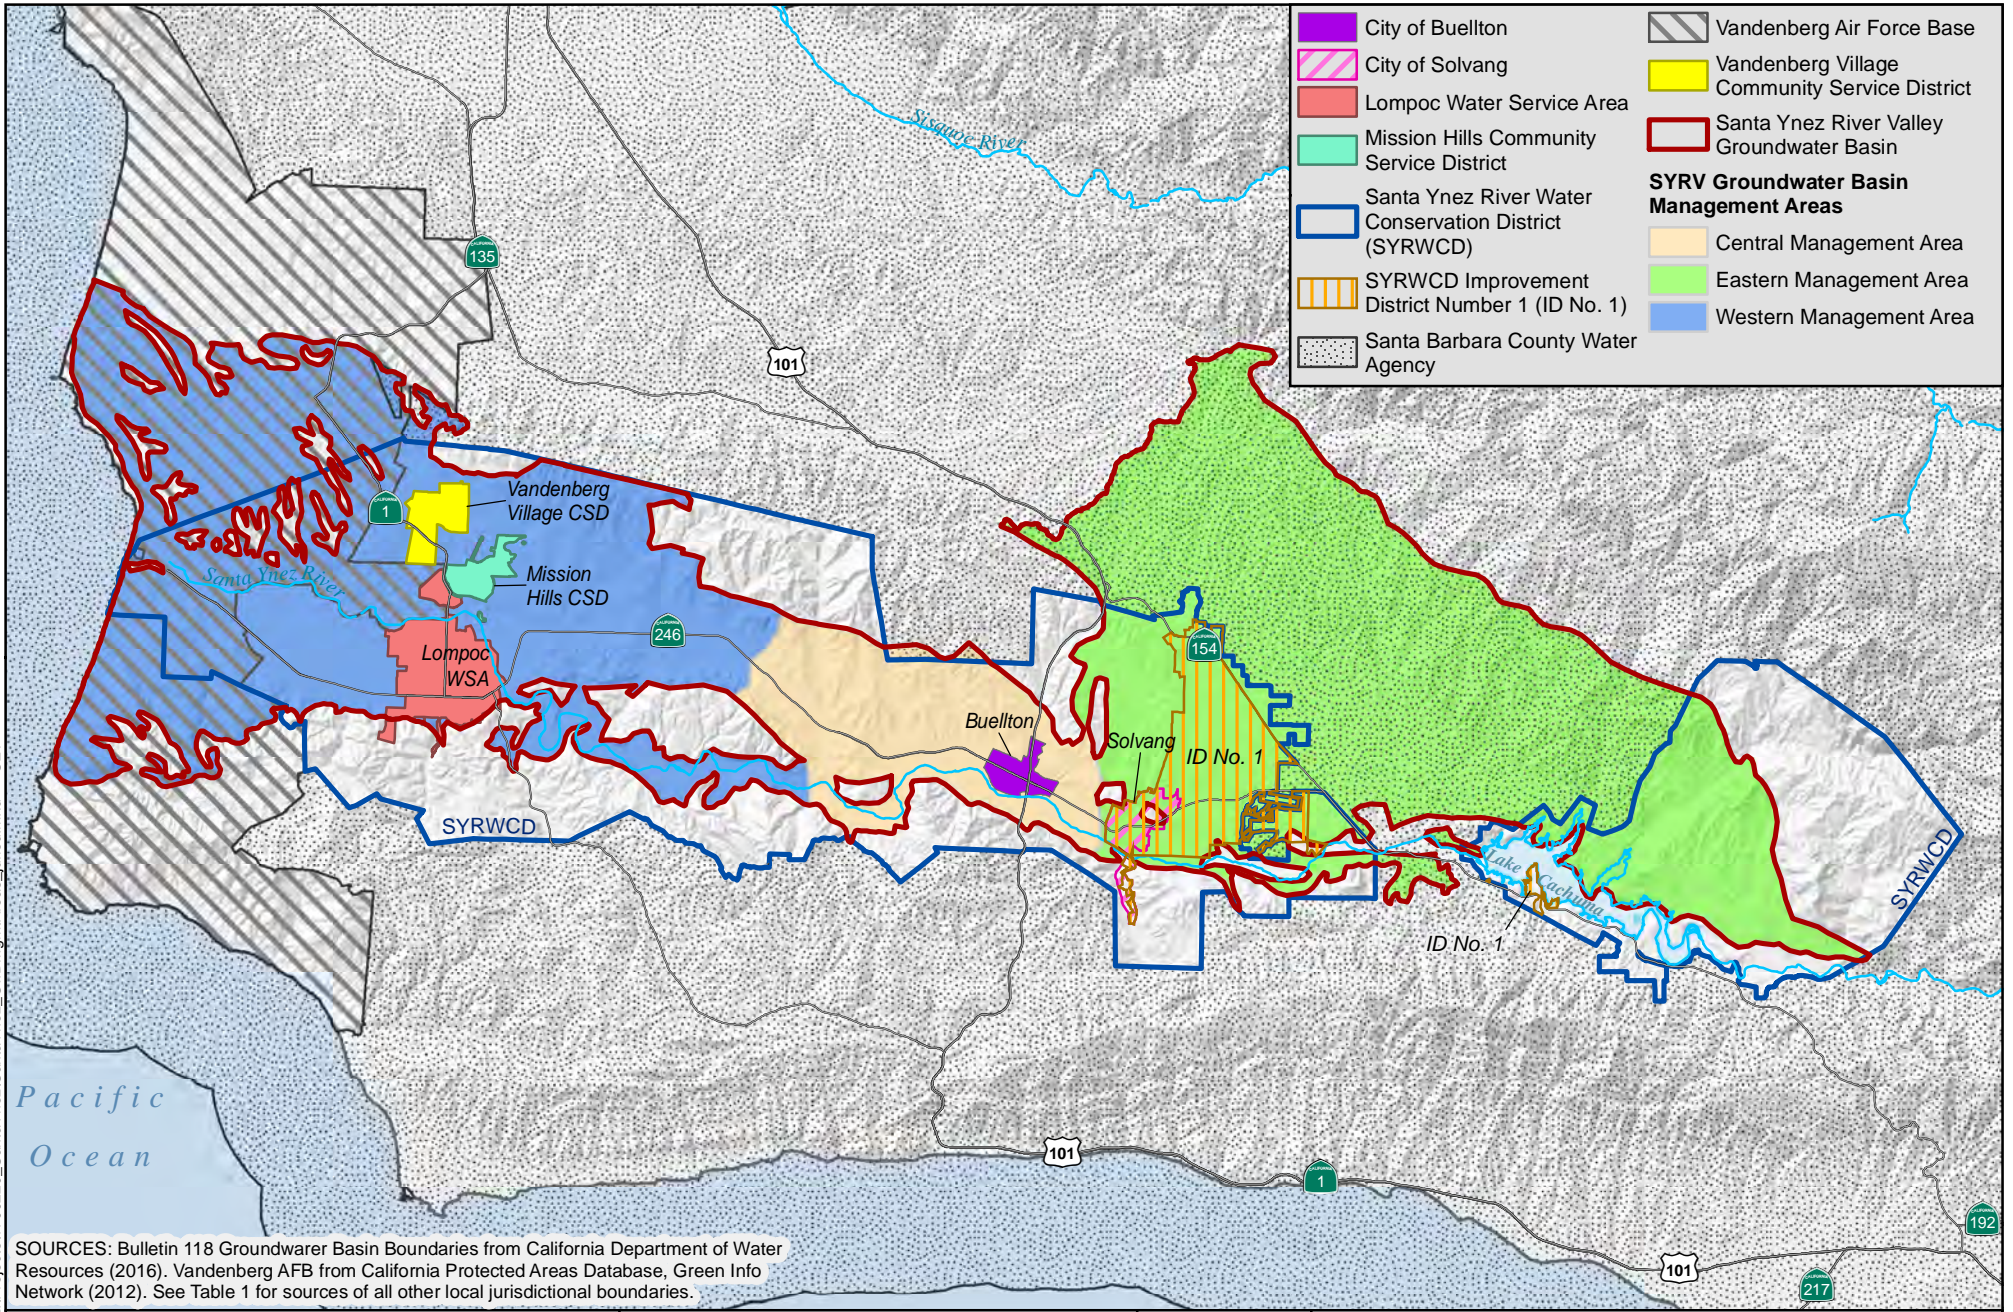

25.Jan.2017 Z:\Projects\1700220_Santa Ynez\Santa Ynez_GwB\Mgmt\Areas_jurisd.mxd SET

SOURCES: Bulletin 118 Groundwater Basin Boundaries from California Department of Water Resources (2016). Vandenberg AFB from California Protected Areas Database, Green Info Network (2012). See Table 1 for sources of all other local jurisdictional boundaries.

Santa Ynez River Valley
Groundwater Basin GSA Formation
Santa Barbara County, California
Santa Ynez River Water Conservation District

SANTA YNEZ RIVER VALLEY GROUNDWATER
BASIN MANAGEMENT AREAS
AND LOCAL JURISDICTIONS

JANUARY 2017

FIGURE 2