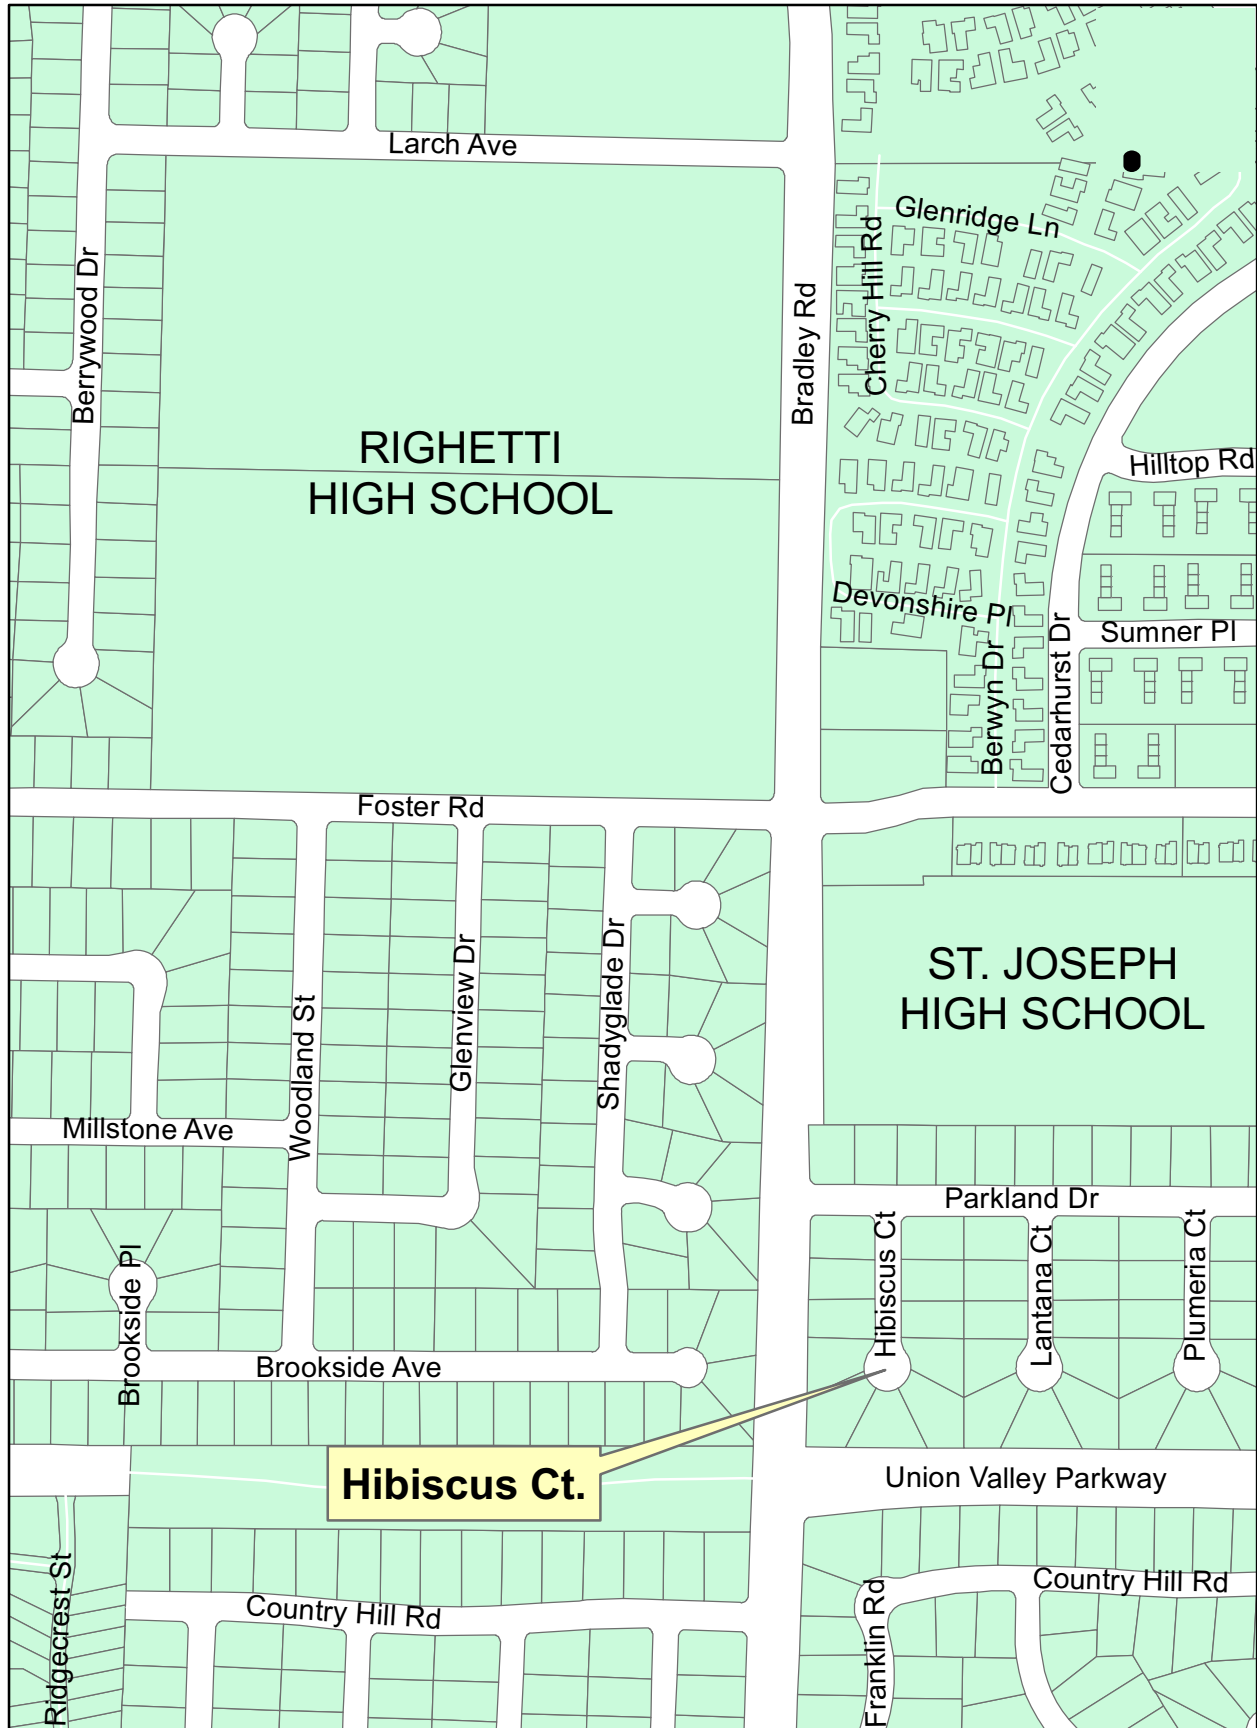

VICINITY MAP

Proposed removal of permit parking area & 1hour parking restriction on Hibiscus Ct.