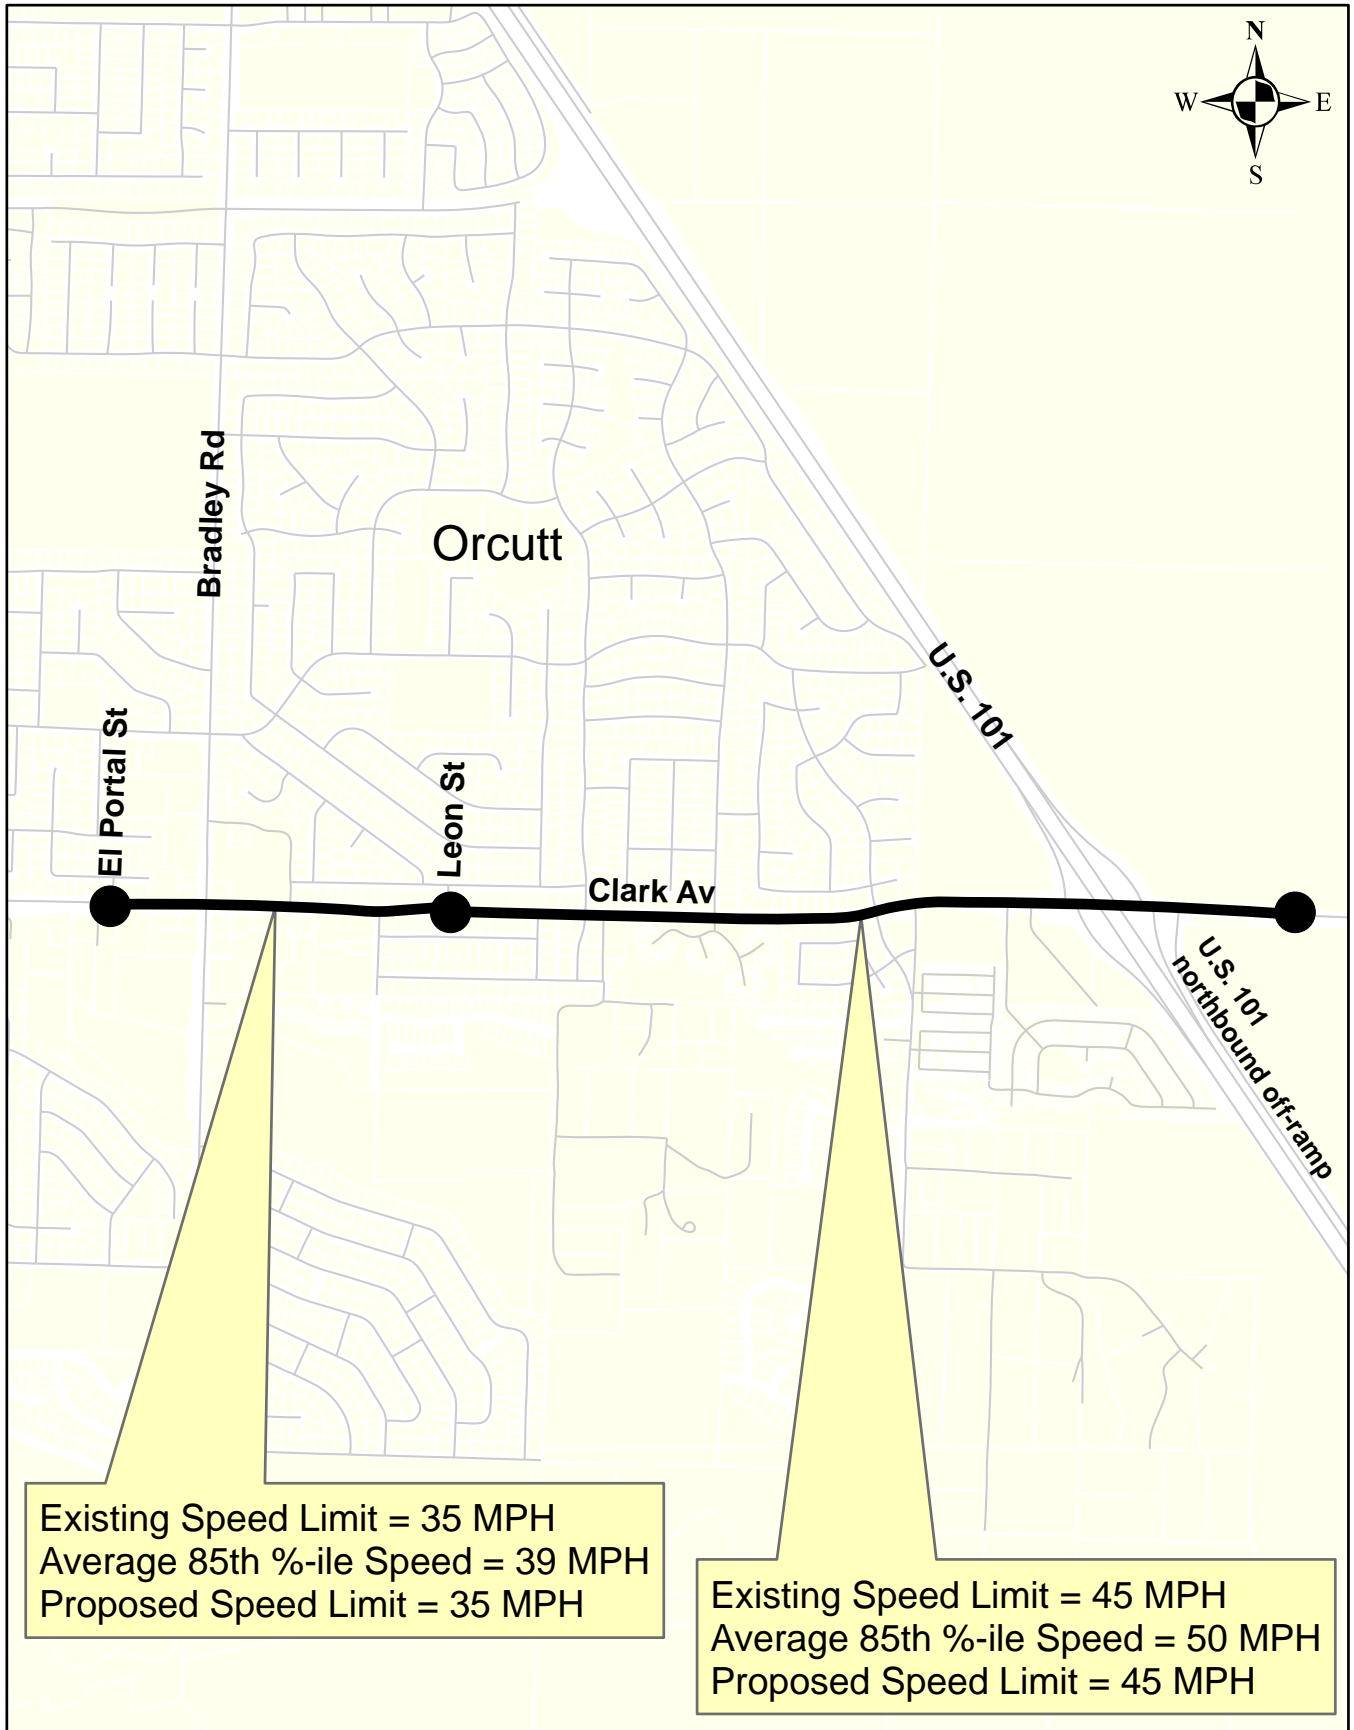

VICINITY MAP

Proposed Speed Zone

Alamo Pintado Road (Solvang to Santa Barbara Av)

VICINITY MAP

Proposed Speed Zone
Apollo Way (Constellation Rd to SR 1 nb off-ramp)

VICINITY MAP

Proposed Speed Zone
Barker Pass Road (City of Santa Barbara to SR 192)

VICINITY MAP

Proposed Speed Zone
Broadway (Rice Ranch Rd to California Bl)

VICINITY MAP

Proposed Speed Zone
Camino Viejo (City of Santa Barbara to SR 192)

VICINITY MAP

Proposed Speed Zone
Clark Av (State Route 1 to El Portal St)

VICINITY MAP

Proposed Speed Zone

Clark Av (El Portal St to 920' east of U.S. 101 nb off-ramp)

VICINITY MAP

Proposed Speed Zone

Edison St (State Route 246 to Baseline Av (south))

VICINITY MAP

Proposed Speed Zone

Hot Springs Road (State Route 192 to Mountain Dr)

VICINITY MAP

Proposed Speed Zone

San Ysidro Rd (Jameson Ln North to Mountain Dr)