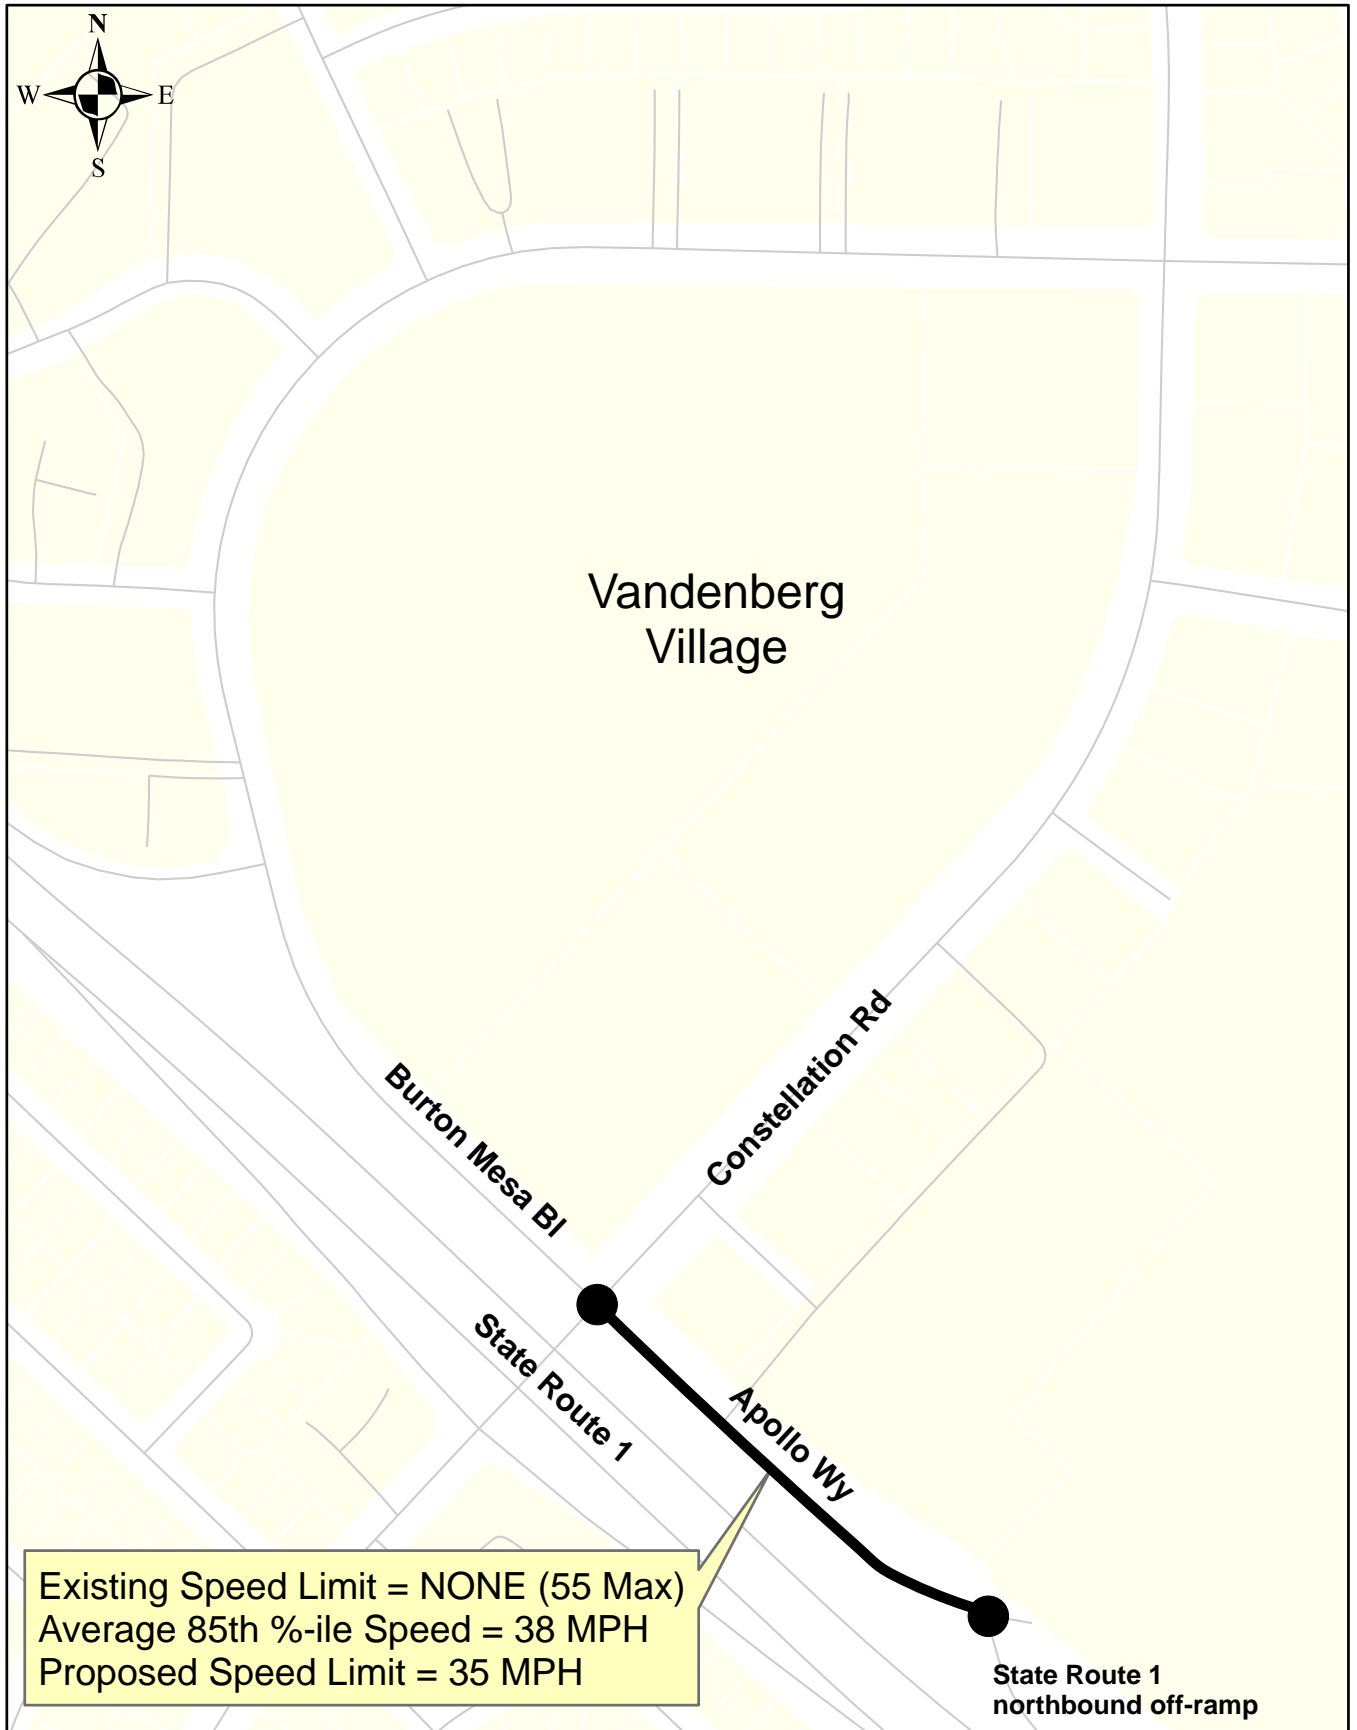

VICINITY MAP

Proposed Speed Zone

Alamo Pintado Road (Solvang to Santa Barbara Av)

VICINITY MAP

Proposed Speed Zone
Apollo Way (Constellation Rd to SR 1 nb off-ramp)

VICINITY MAP

Proposed Speed Zone
Barker Pass Road (City of Santa Barbara to SR 192)

VICINITY MAP

Proposed Speed Zone
Broadway (Rice Ranch Rd to California Bl)

VICINITY MAP

Proposed Speed Zone
Camino Viejo (City of Santa Barbara to SR 192)

VICINITY MAP

Proposed Speed Zone
Clark Av (State Route 1 to El Portal St)

VICINITY MAP

Proposed Speed Zone

Clark Av (El Portal St to 920' east of U.S. 101 nb off-ramp)

VICINITY MAP

Proposed Speed Zone

Edison St (State Route 246 to Baseline Av (south))

VICINITY MAP

Proposed Speed Zone