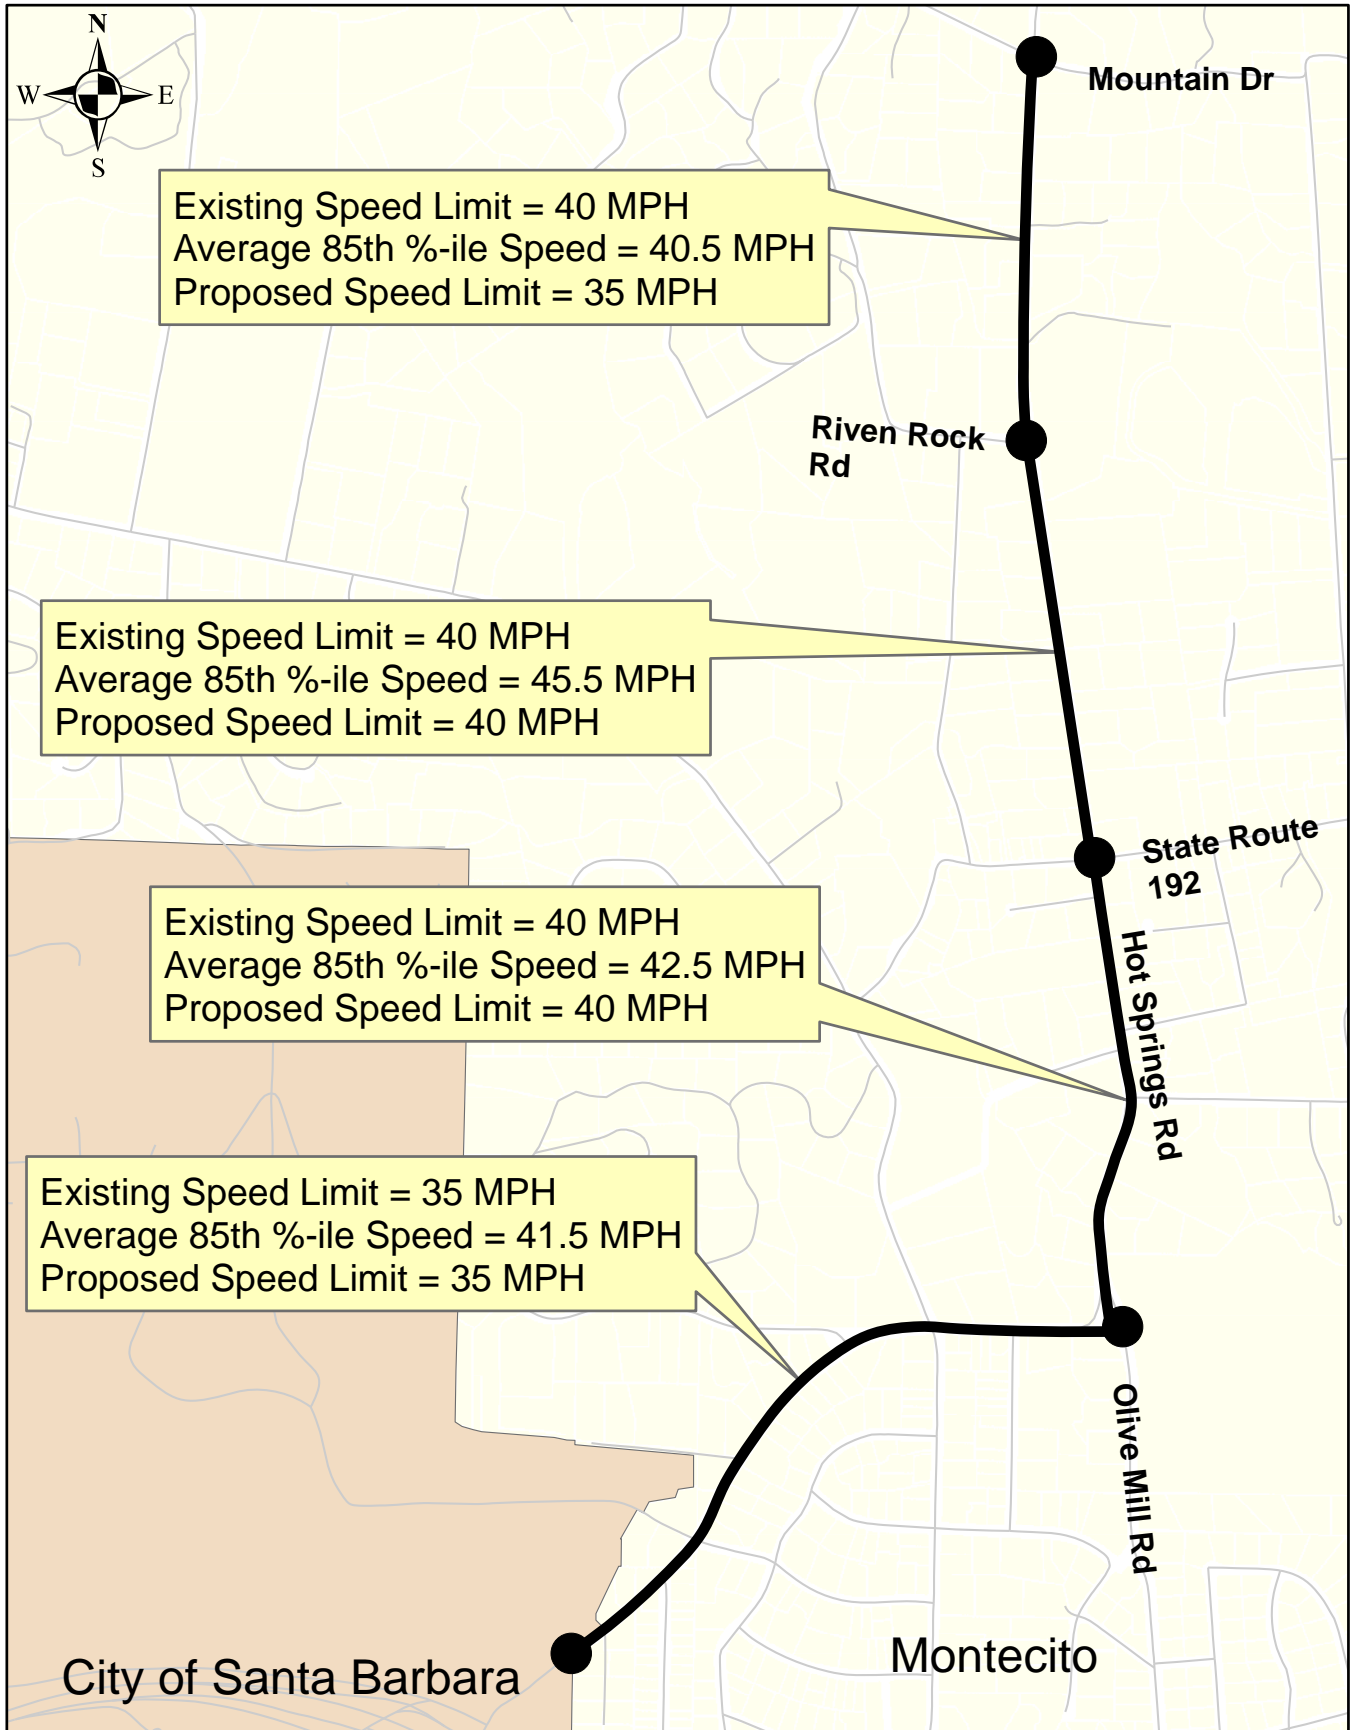

VICINITY MAP

Proposed Speed Zone

Alamo Pintado Road (Solvang to Santa Barbara Av)

VICINITY MAP

Proposed Speed Zone
Apollo Way (Constellation Rd to SR 1 nb off-ramp)

VICINITY MAP

Proposed Speed Zone
Barker Pass Road (City of Santa Barbara to SR 192)

VICINITY MAP

Proposed Speed Zone
Broadway (Rice Ranch Rd to California Bl)

VICINITY MAP

Proposed Speed Zone
Camino Viejo (City of Santa Barbara to SR 192)

VICINITY MAP

Proposed Speed Zone
Clark Av (State Route 1 to El Portal St)

VICINITY MAP

Proposed Speed Zone

Clark Av (El Portal St to 920' east of U.S. 101 nb off-ramp)

VICINITY MAP

Proposed Speed Zone

Edison St (State Route 246 to Baseline Av (south))

VICINITY MAP

Proposed Speed Zone

Hot Springs Road (State Route 192 to Mountain Dr)

VICINITY MAP

Proposed Speed Zone

San Ysidro Rd (Jameson Ln North to Mountain Dr)