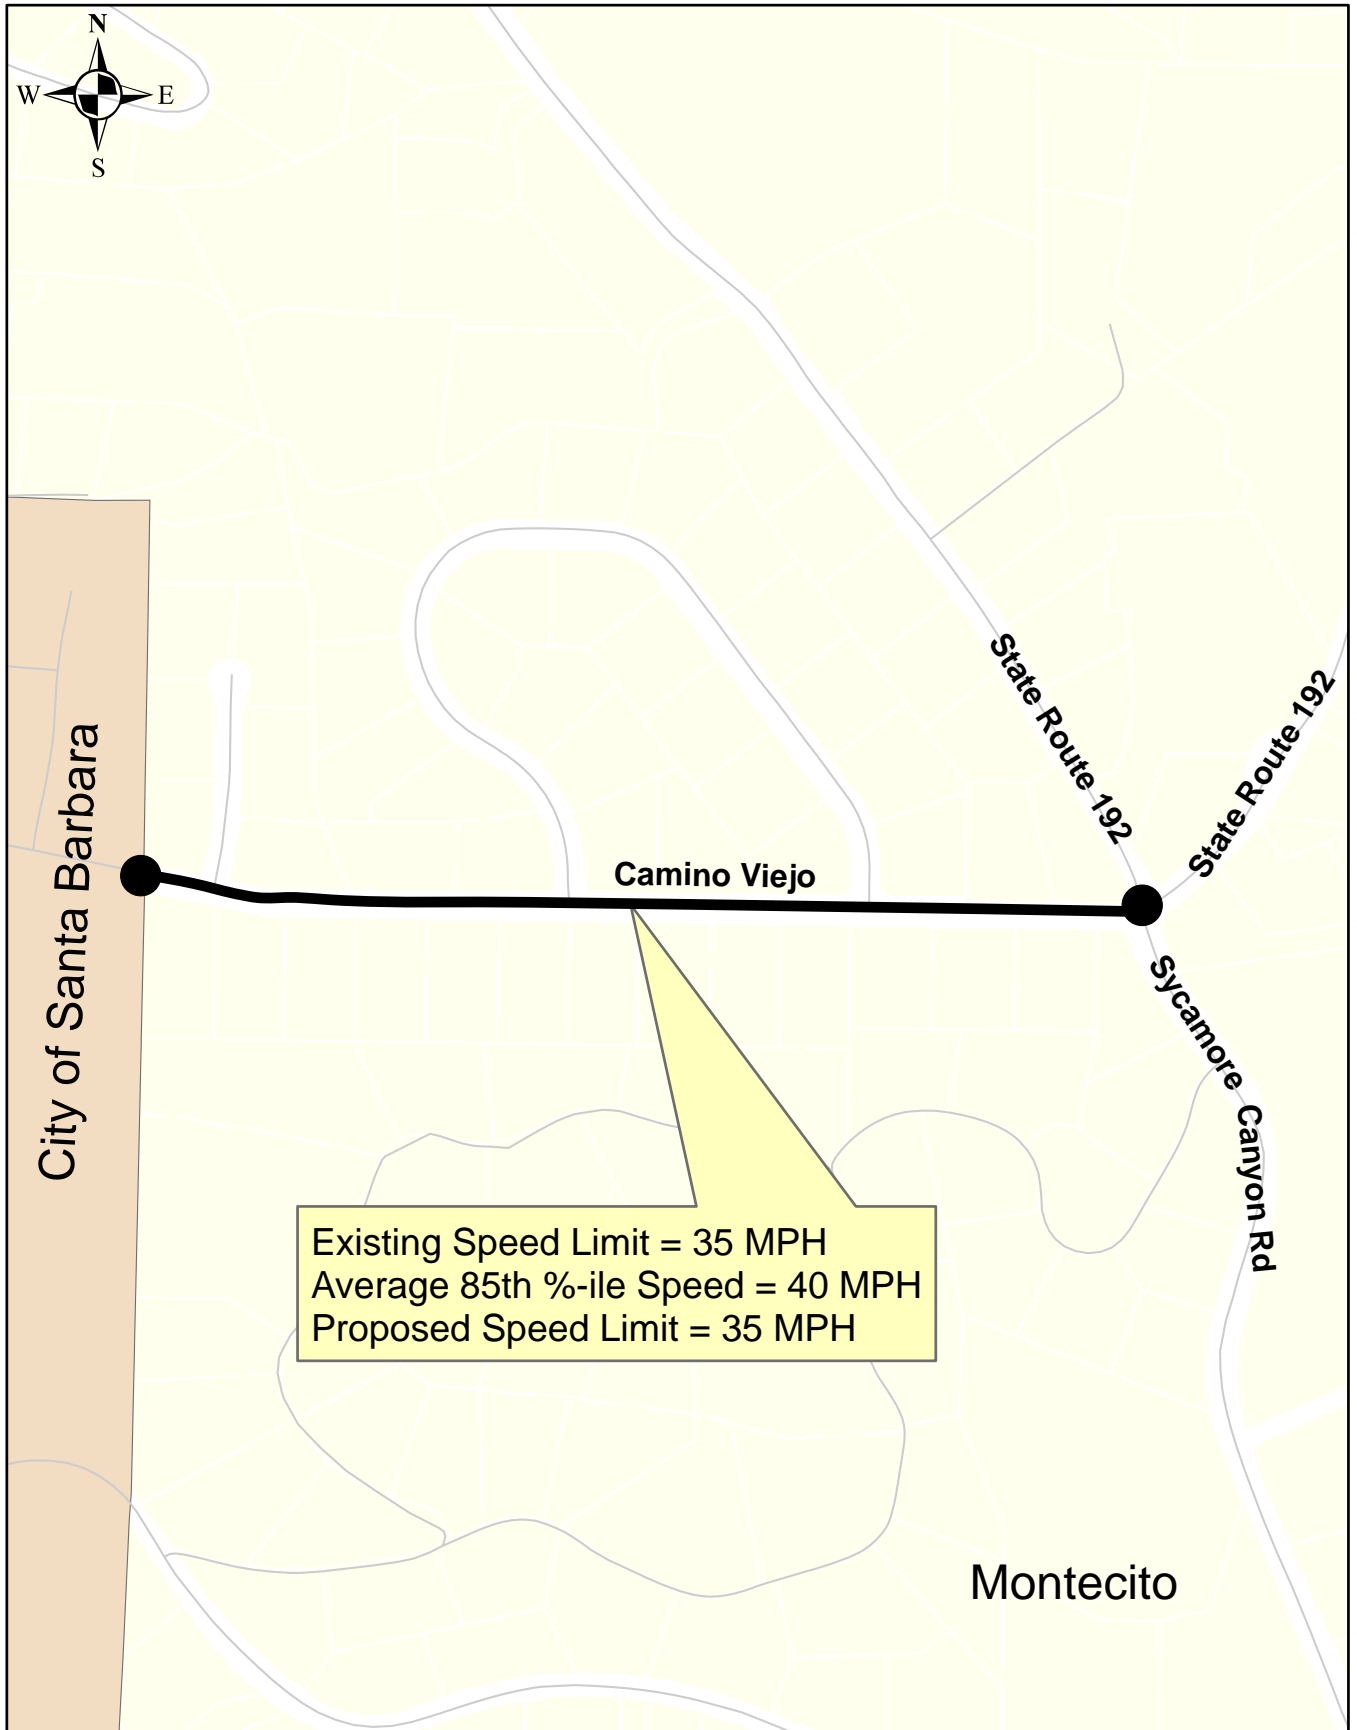

VICINITY MAP

Proposed Speed Zone

Alamo Pintado Road (Solvang to Santa Barbara Av)

VICINITY MAP

Proposed Speed Zone
Apollo Way (Constellation Rd to SR 1 nb off-ramp)

VICINITY MAP

Proposed Speed Zone
Barker Pass Road (City of Santa Barbara to SR 192)

VICINITY MAP

Proposed Speed Zone
Broadway (Rice Ranch Rd to California Bl)

VICINITY MAP

Proposed Speed Zone
Camino Viejo (City of Santa Barbara to SR 192)

VICINITY MAP

Proposed Speed Zone
Clark Av (State Route 1 to El Portal St)

VICINITY MAP

Proposed Speed Zone

Clark Av (El Portal St to 920' east of U.S. 101 nb off-ramp)

VICINITY MAP

Proposed Speed Zone

Edison St (State Route 246 to Baseline Av (south))

VICINITY MAP

Proposed Speed Zone

Hot Springs Road (State Route 192 to Mountain Dr)

VICINITY MAP

Proposed Speed Zone

San Ysidro Rd (Jameson Ln North to Mountain Dr)