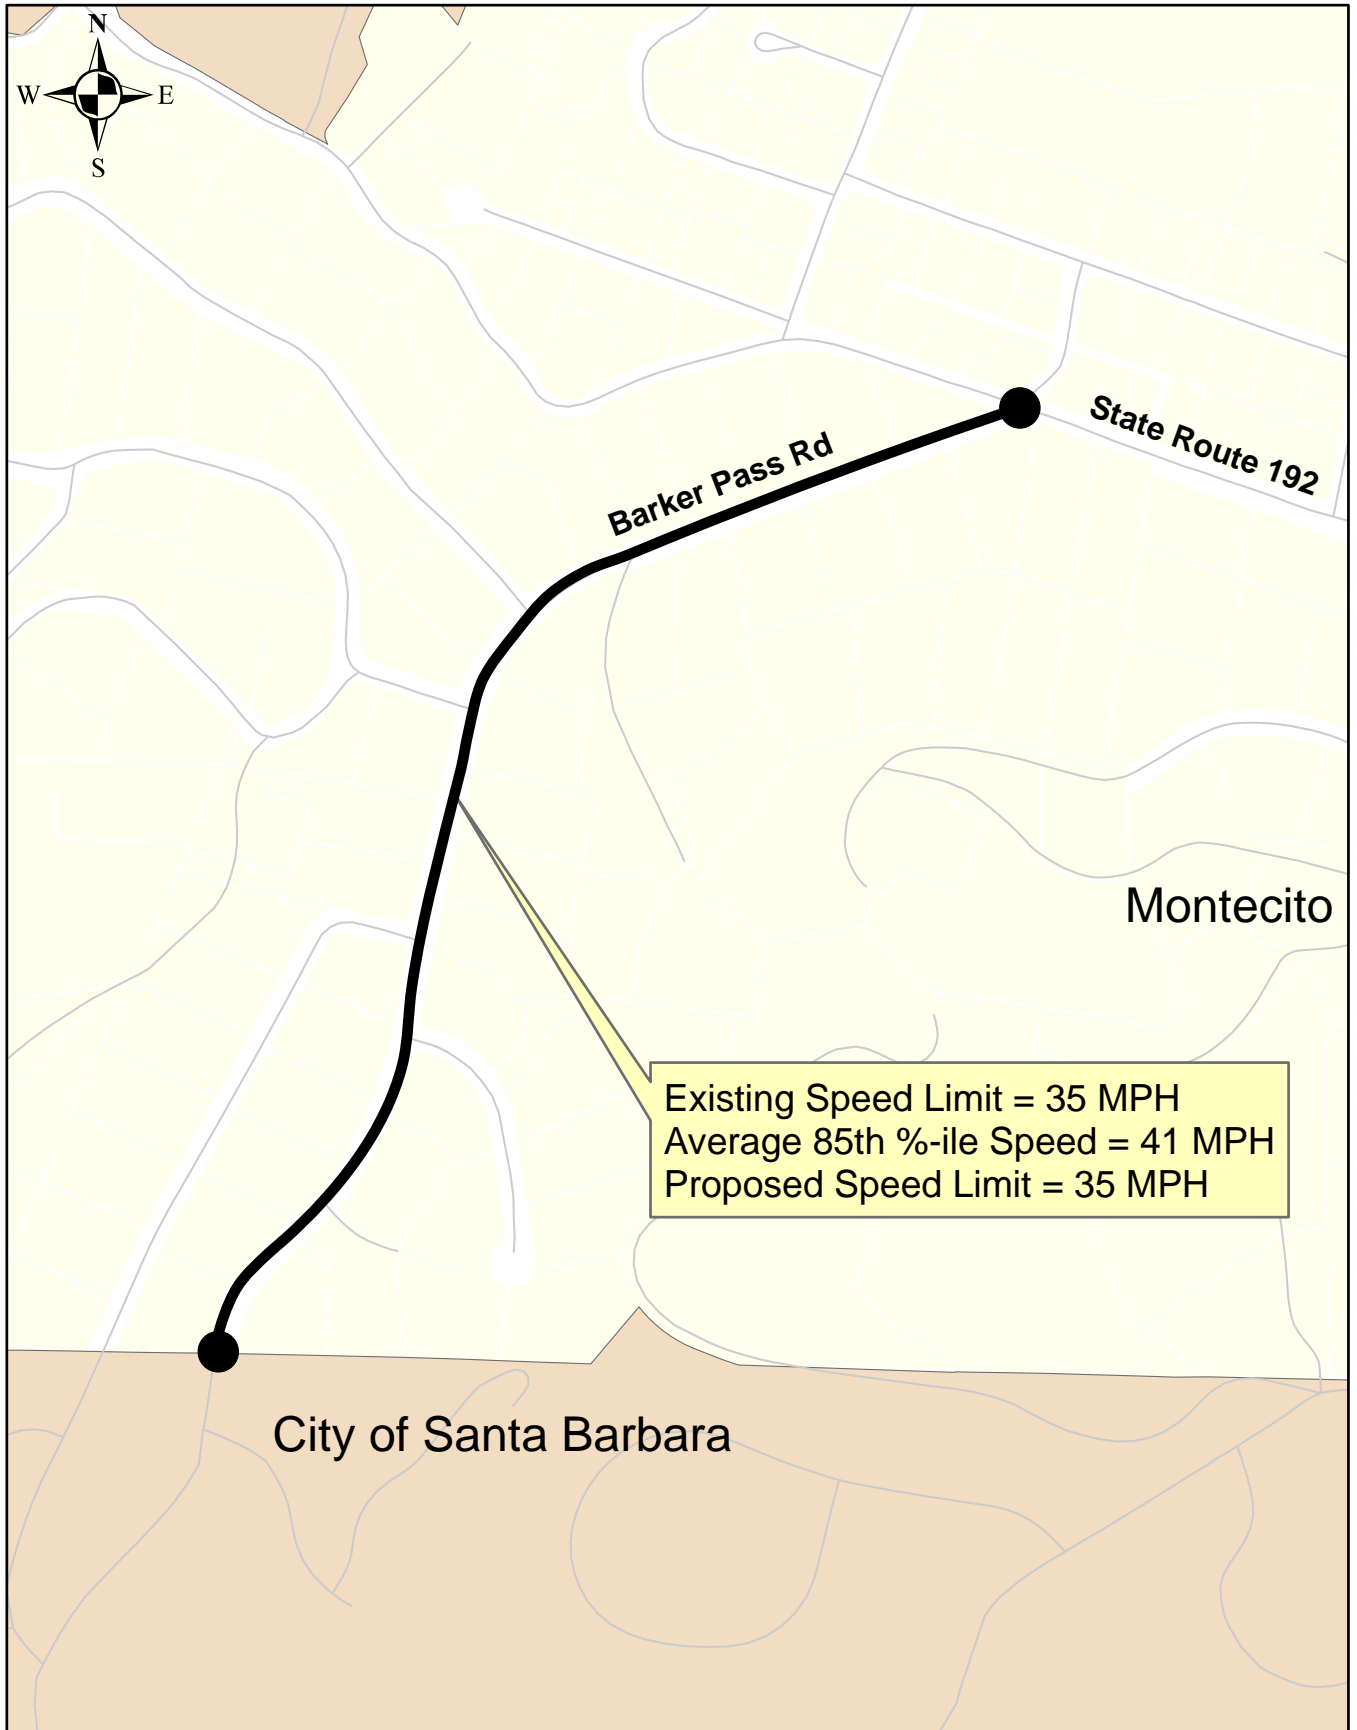

VICINITY MAP

Proposed Speed Zone

Alamo Pintado Road (Solvang to Santa Barbara Av)

VICINITY MAP

Proposed Speed Zone
Apollo Way (Constellation Rd to SR 1 nb off-ramp)

VICINITY MAP

Proposed Speed Zone
Barker Pass Road (City of Santa Barbara to SR 192)

VICINITY MAP

Proposed Speed Zone
Broadway (Rice Ranch Rd to California Bl)

VICINITY MAP

Proposed Speed Zone
Camino Viejo (City of Santa Barbara to SR 192)

VICINITY MAP

Proposed Speed Zone
Clark Av (State Route 1 to El Portal St)

VICINITY MAP

Proposed Speed Zone

Clark Av (El Portal St to 920' east of U.S. 101 nb off-ramp)

VICINITY MAP

Proposed Speed Zone

Edison St (State Route 246 to Baseline Av (south))

VICINITY MAP

Proposed Speed Zone

Hot Springs Road (State Route 192 to Mountain Dr)

VICINITY MAP

Proposed Speed Zone

San Ysidro Rd (Jameson Ln North to Mountain Dr)