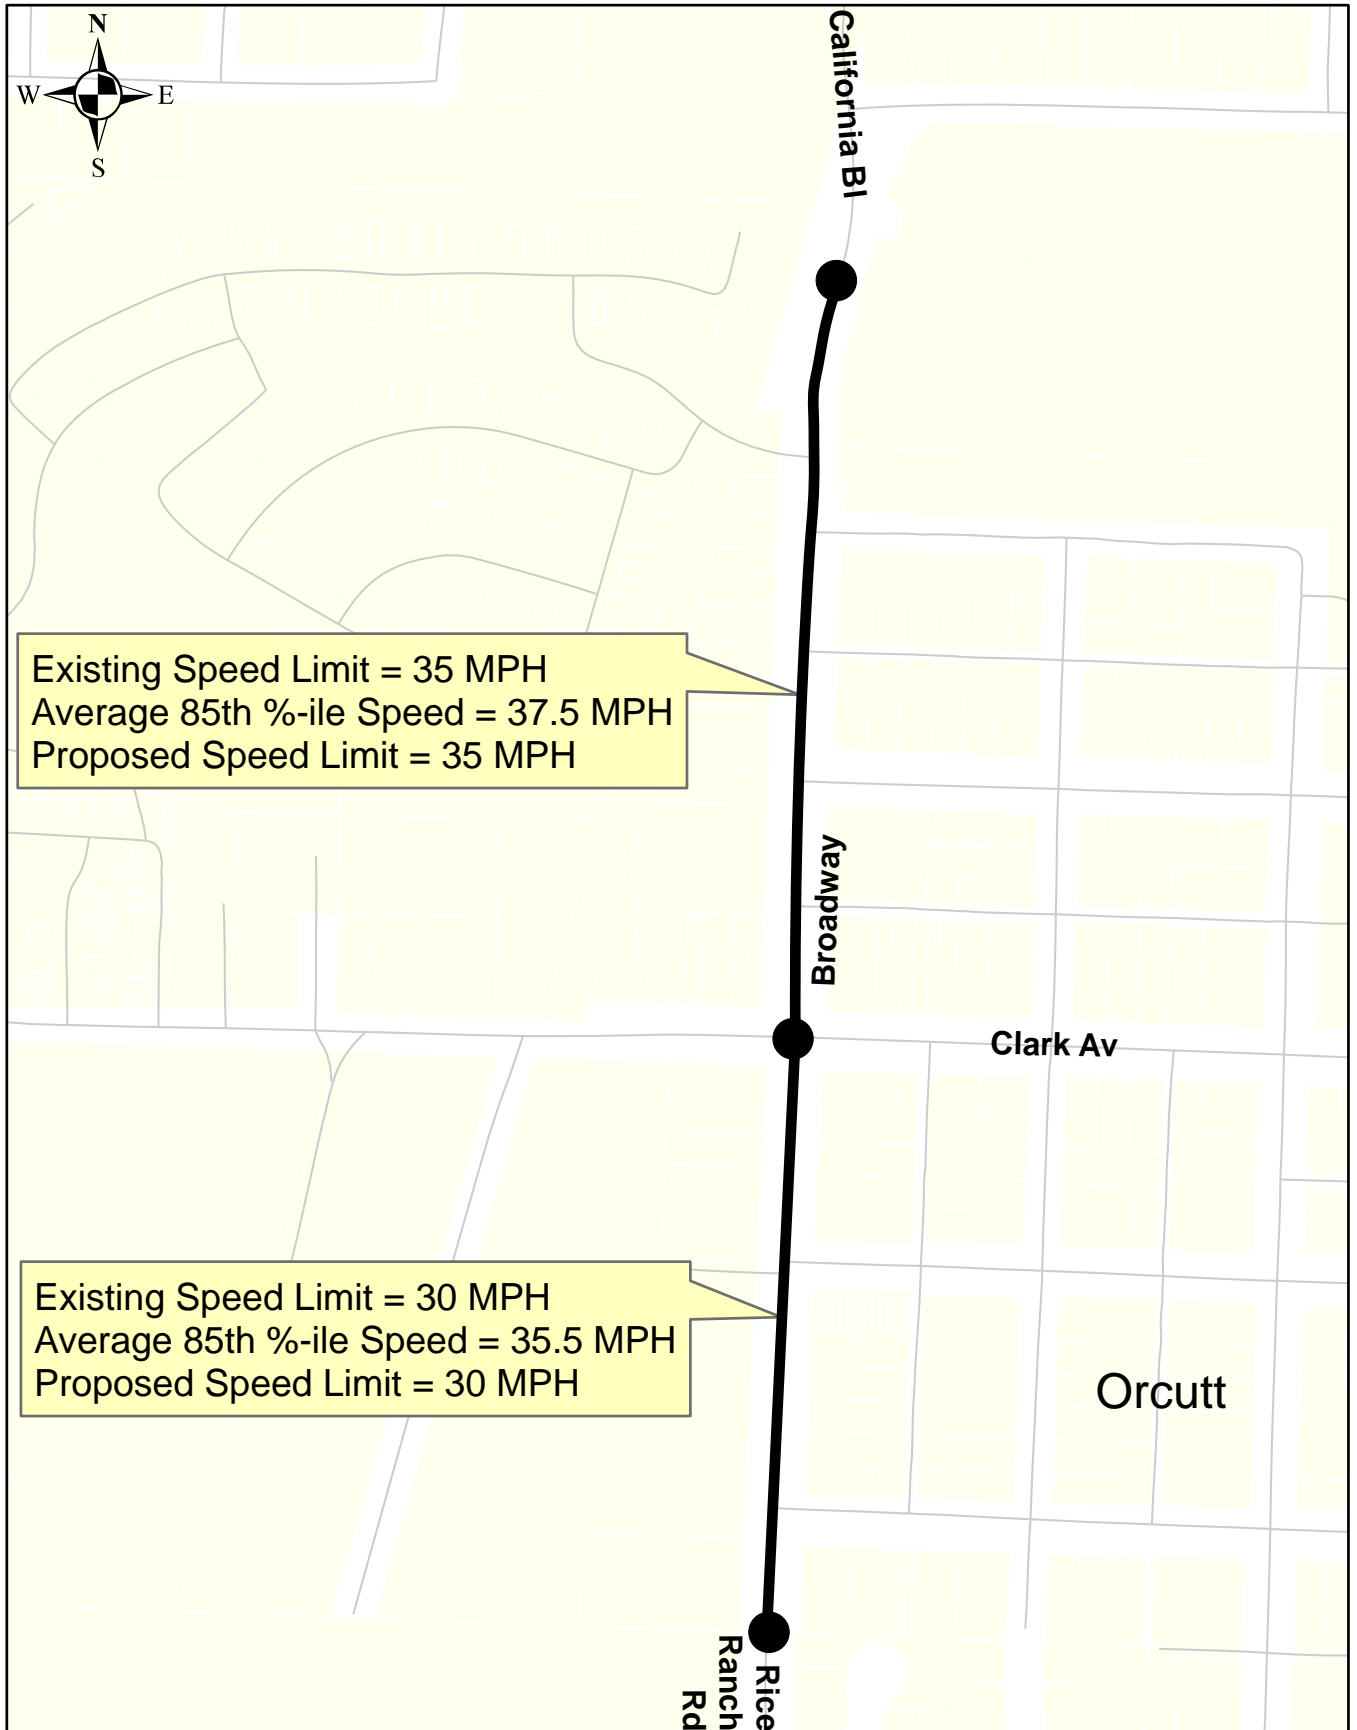

VICINITY MAP

Proposed Speed Zone

Alamo Pintado Road (Solvang to Santa Barbara Av)

VICINITY MAP

Proposed Speed Zone
Apollo Way (Constellation Rd to SR 1 nb off-ramp)

VICINITY MAP

Proposed Speed Zone
Barker Pass Road (City of Santa Barbara to SR 192)

VICINITY MAP

Proposed Speed Zone
Broadway (Rice Ranch Rd to California Bl)

VICINITY MAP

Proposed Speed Zone
Camino Viejo (City of Santa Barbara to SR 192)

VICINITY MAP

Proposed Speed Zone
Clark Av (State Route 1 to El Portal St)

VICINITY MAP

Proposed Speed Zone

Clark Av (El Portal St to 920' east of U.S. 101 nb off-ramp)

VICINITY MAP

Proposed Speed Zone

Edison St (State Route 246 to Baseline Av (south))

VICINITY MAP

Proposed Speed Zone

Hot Springs Road (State Route 192 to Mountain Dr)

VICINITY MAP

Proposed Speed Zone

San Ysidro Rd (Jameson Ln North to Mountain Dr)