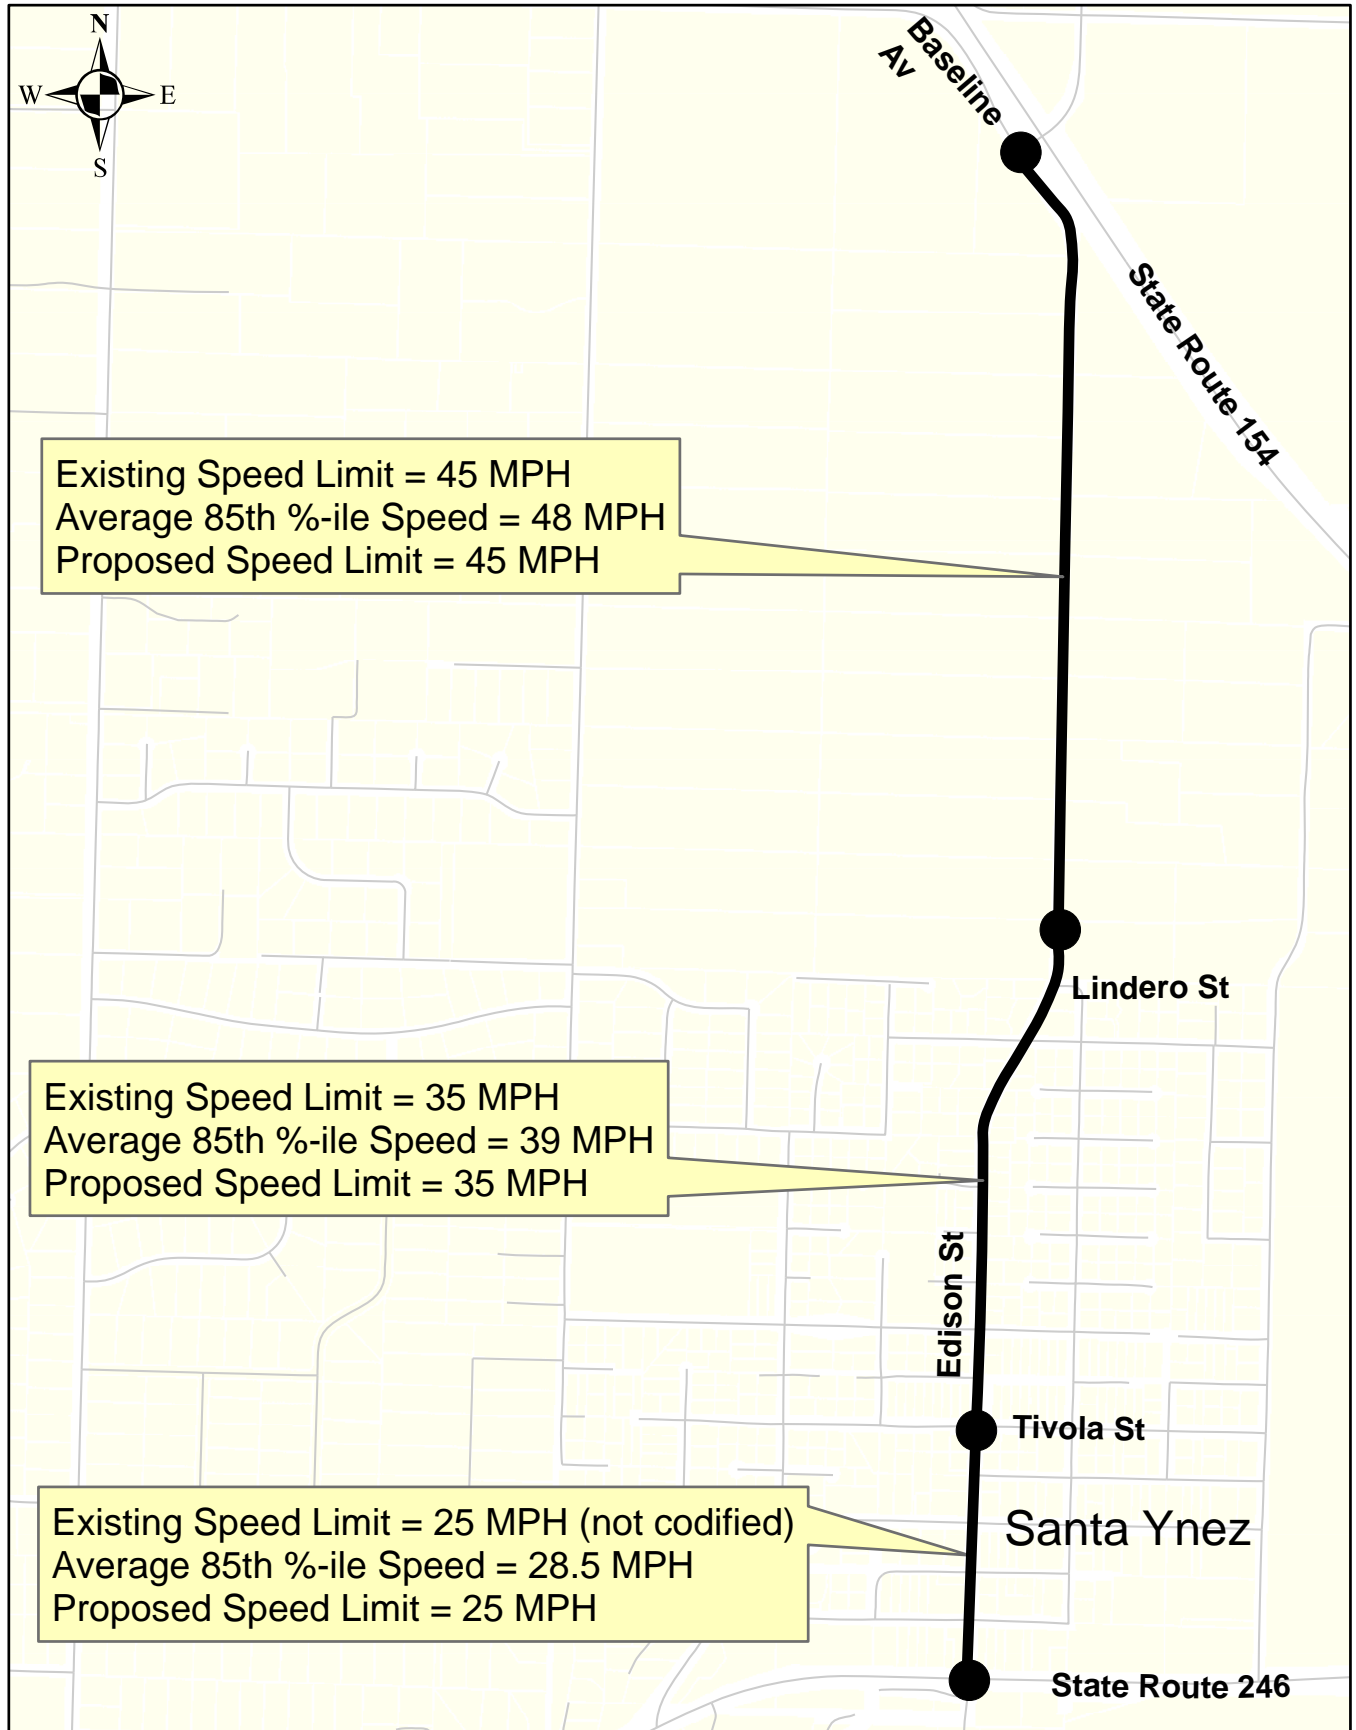

VICINITY MAP

Proposed Speed Zone

Alamo Pintado Road (Solvang to Santa Barbara Av)

VICINITY MAP

Proposed Speed Zone
Apollo Way (Constellation Rd to SR 1 nb off-ramp)

VICINITY MAP

Proposed Speed Zone
Barker Pass Road (City of Santa Barbara to SR 192)

VICINITY MAP

Proposed Speed Zone
Broadway (Rice Ranch Rd to California Bl)

VICINITY MAP

Proposed Speed Zone
Camino Viejo (City of Santa Barbara to SR 192)

VICINITY MAP

Proposed Speed Zone
Clark Av (State Route 1 to El Portal St)

VICINITY MAP

Proposed Speed Zone

Clark Av (El Portal St to 920' east of U.S. 101 nb off-ramp)

VICINITY MAP

Proposed Speed Zone

Edison St (State Route 246 to Baseline Av (south))

VICINITY MAP

Proposed Speed Zone

Hot Springs Road (State Route 192 to Mountain Dr)

VICINITY MAP

Proposed Speed Zone

San Ysidro Rd (Jameson Ln North to Mountain Dr)