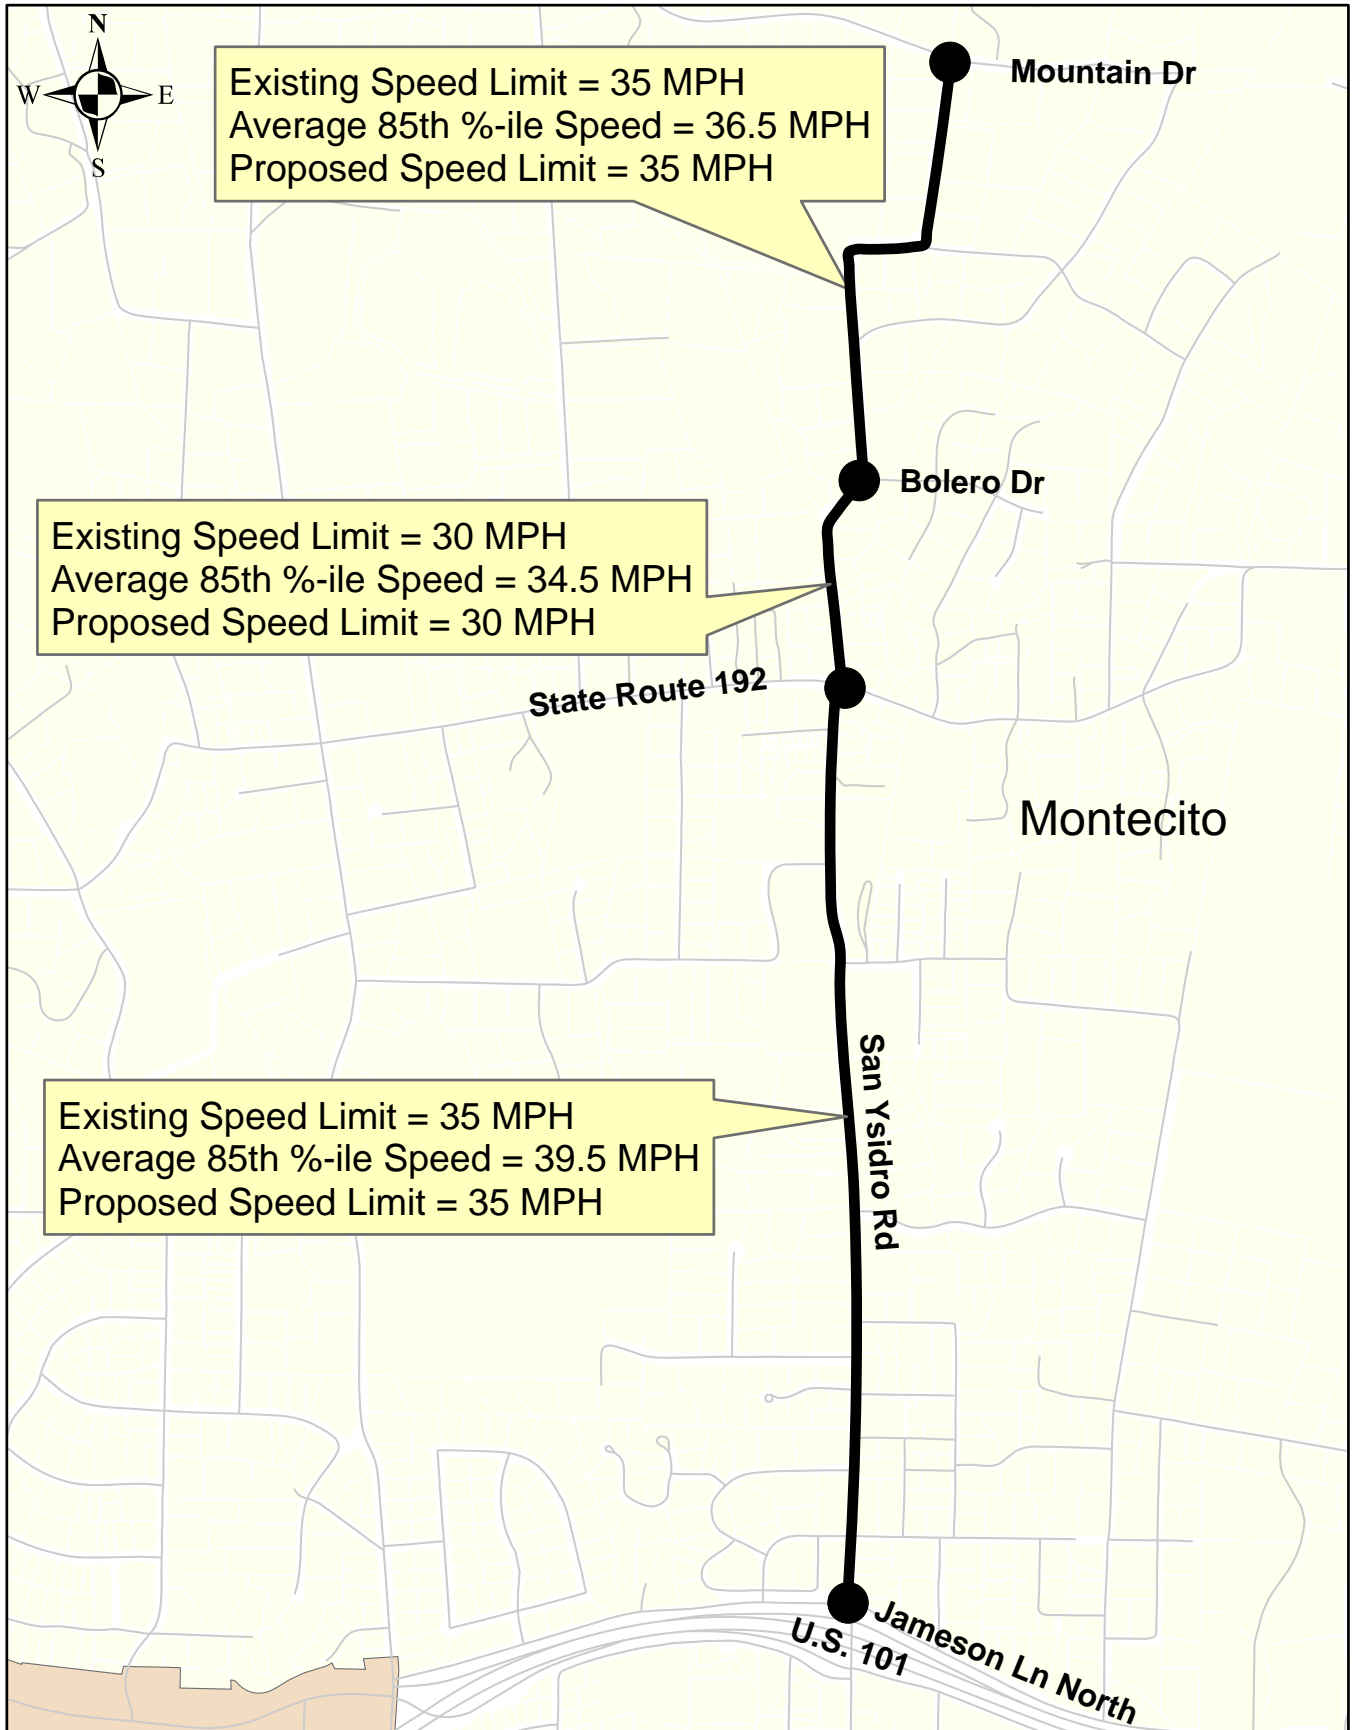

VICINITY MAP

Proposed Speed Zone

Alamo Pintado Road (Solvang to Santa Barbara Av)

VICINITY MAP

Proposed Speed Zone
Apollo Way (Constellation Rd to SR 1 nb off-ramp)

VICINITY MAP

Proposed Speed Zone
Barker Pass Road (City of Santa Barbara to SR 192)

VICINITY MAP

Proposed Speed Zone
Broadway (Rice Ranch Rd to California Bl)

VICINITY MAP

Proposed Speed Zone
Camino Viejo (City of Santa Barbara to SR 192)

VICINITY MAP

Proposed Speed Zone
Clark Av (State Route 1 to El Portal St)

VICINITY MAP

Proposed Speed Zone

Clark Av (El Portal St to 920' east of U.S. 101 nb off-ramp)

VICINITY MAP

Proposed Speed Zone

Edison St (State Route 246 to Baseline Av (south))

VICINITY MAP

Proposed Speed Zone

Hot Springs Road (State Route 192 to Mountain Dr)

VICINITY MAP

Proposed Speed Zone

San Ysidro Rd (Jameson Ln North to Mountain Dr)