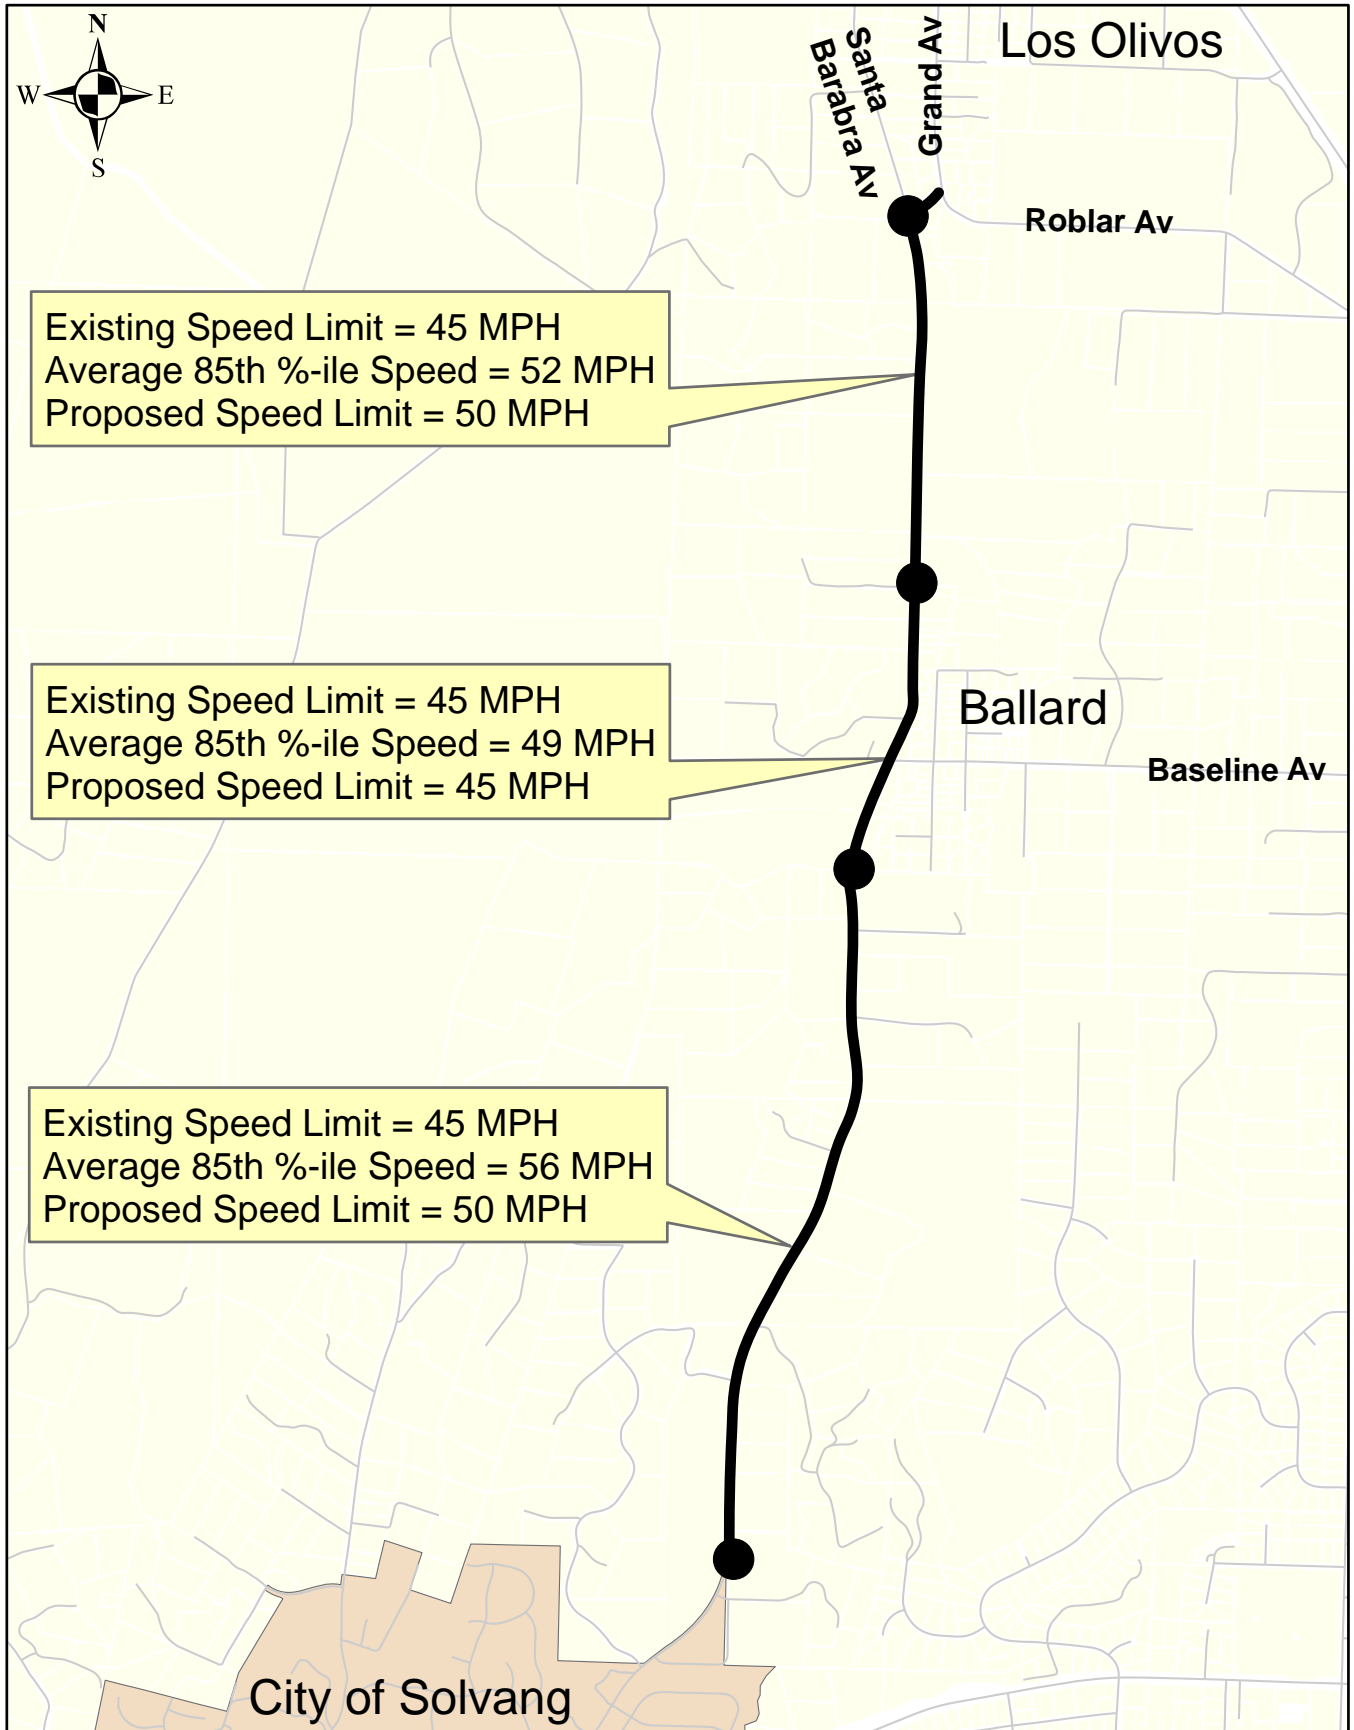

VICINITY MAP

Proposed Speed Zone

Alamo Pintado Road (Solvang to Santa Barbara Av)

VICINITY MAP

Proposed Speed Zone
Apollo Way (Constellation Rd to SR 1 nb off-ramp)

VICINITY MAP

Proposed Speed Zone
Barker Pass Road (City of Santa Barbara to SR 192)

VICINITY MAP

Proposed Speed Zone
Broadway (Rice Ranch Rd to California Bl)

VICINITY MAP

Proposed Speed Zone
Camino Viejo (City of Santa Barbara to SR 192)

VICINITY MAP

Proposed Speed Zone
Clark Av (State Route 1 to El Portal St)

VICINITY MAP

Proposed Speed Zone

Clark Av (El Portal St to 920' east of U.S. 101 nb off-ramp)

VICINITY MAP

Proposed Speed Zone

Edison St (State Route 246 to Baseline Av (south))

VICINITY MAP

Proposed Speed Zone

Hot Springs Road (State Route 192 to Mountain Dr)

VICINITY MAP

Proposed Speed Zone

San Ysidro Rd (Jameson Ln North to Mountain Dr)