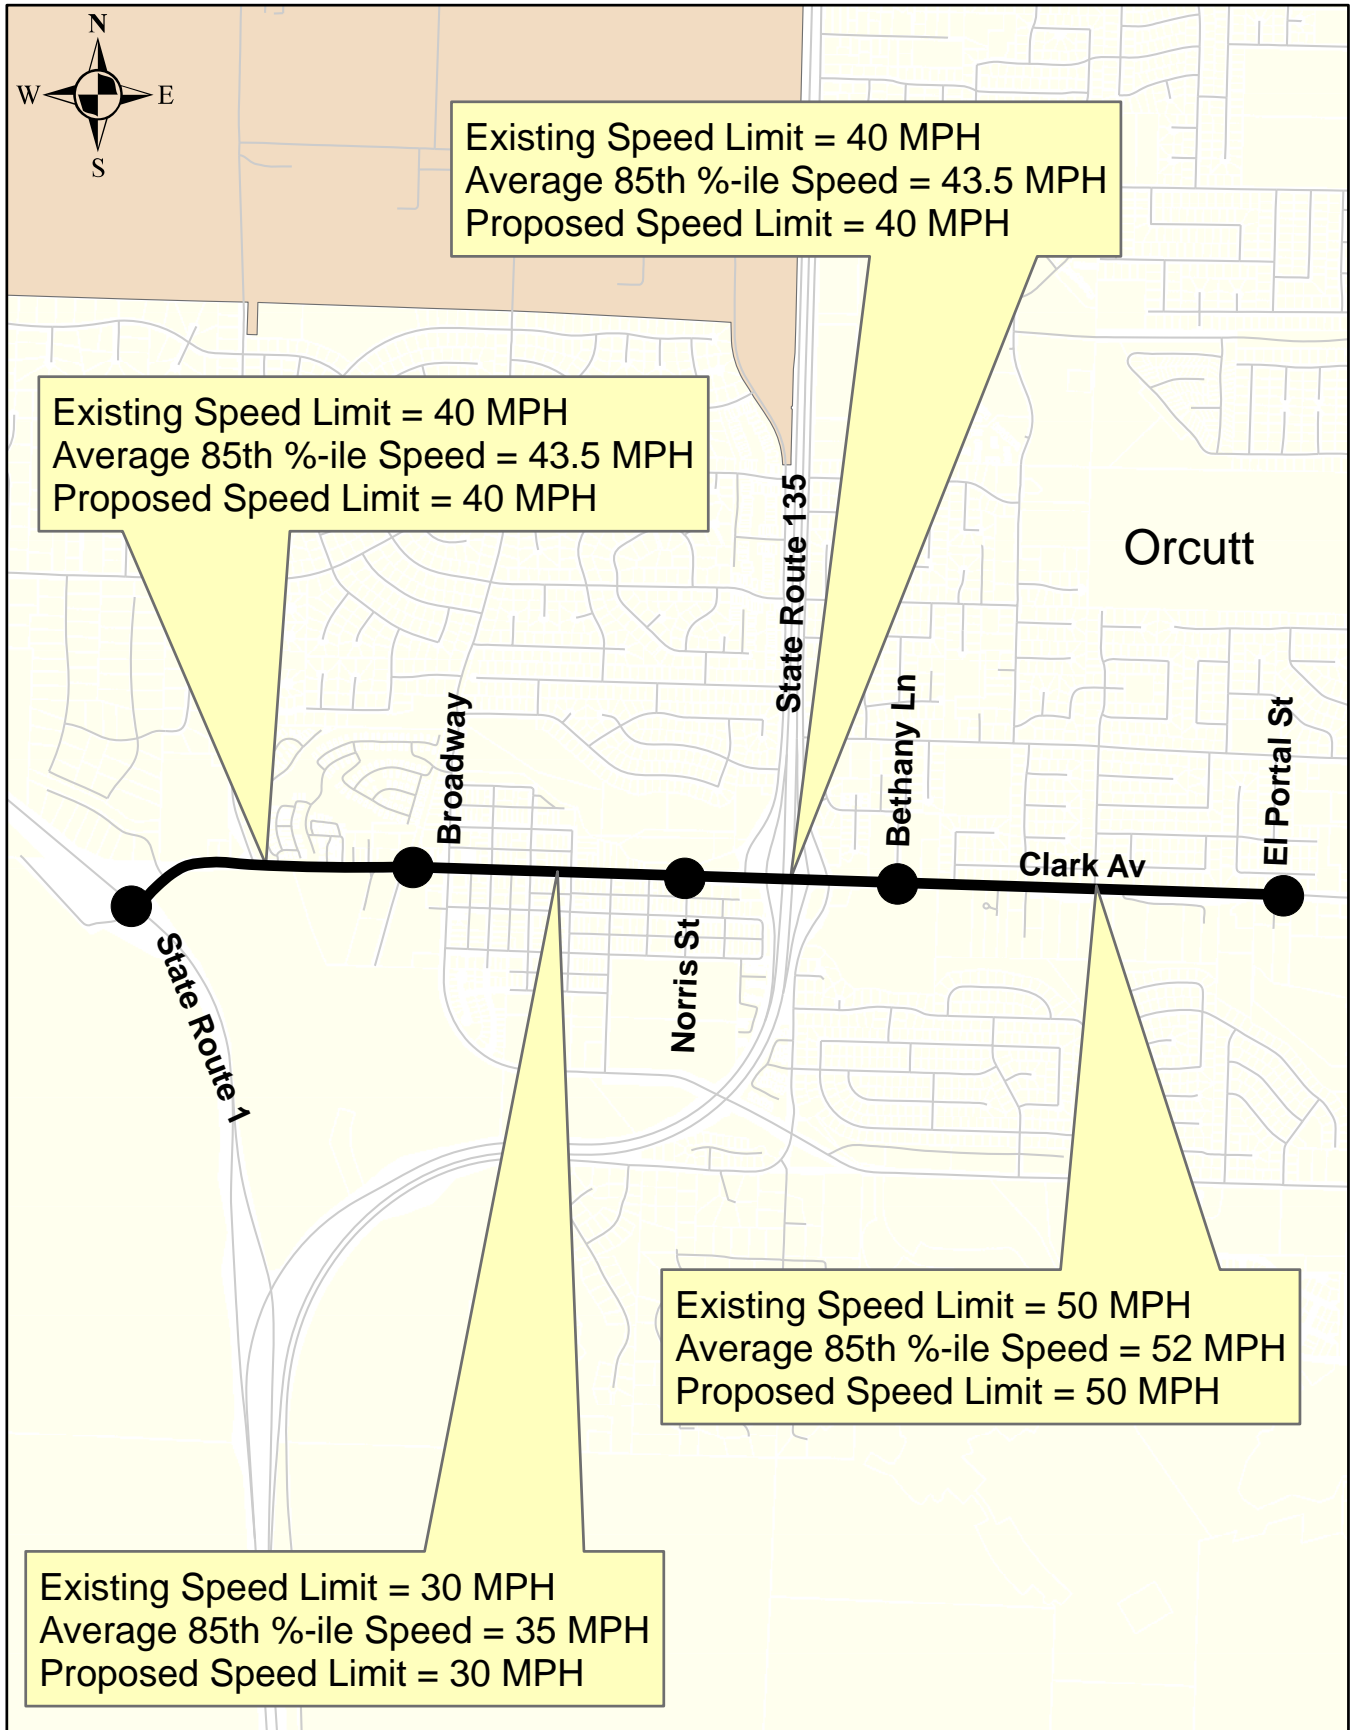

VICINITY MAP

Proposed Speed Zone

Alamo Pintado Road (Solvang to Santa Barbara Av)

VICINITY MAP

Proposed Speed Zone
Apollo Way (Constellation Rd to SR 1 nb off-ramp)

VICINITY MAP

Proposed Speed Zone
Barker Pass Road (City of Santa Barbara to SR 192)

VICINITY MAP

Proposed Speed Zone
Broadway (Rice Ranch Rd to California Bl)

VICINITY MAP

Proposed Speed Zone
Camino Viejo (City of Santa Barbara to SR 192)

VICINITY MAP

Proposed Speed Zone
Clark Av (State Route 1 to El Portal St)

VICINITY MAP

Proposed Speed Zone

Clark Av (El Portal St to 920' east of U.S. 101 nb off-ramp)

VICINITY MAP

Proposed Speed Zone

Edison St (State Route 246 to Baseline Av (south))

VICINITY MAP

Proposed Speed Zone

Hot Springs Road (State Route 192 to Mountain Dr)

VICINITY MAP

Proposed Speed Zone

San Ysidro Rd (Jameson Ln North to Mountain Dr)