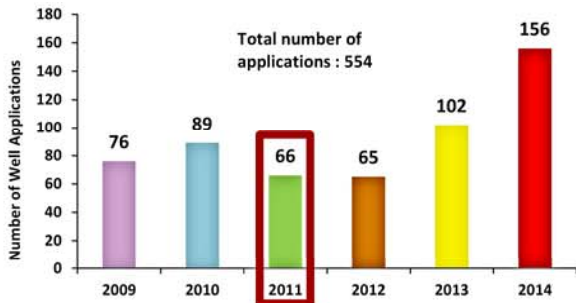

Well Applications in Santa Barbara 2009 - 2014

Well Applications in Santa Barbara 2009

Well Applications per Year 2009 - 2014

Well Applications in Santa Barbara 2010

Well Applications per Year 2009 - 2014

Well Applications in Santa Barbara 2011

Well Applications per Year 2009 - 2014

Well Applications in Santa Barbara 2012

Well Applications per Year 2009 - 2014

Well Applications in Santa Barbara 2013

Map Created by Tylor Headrick
Well Application Data from Environmental Health Services