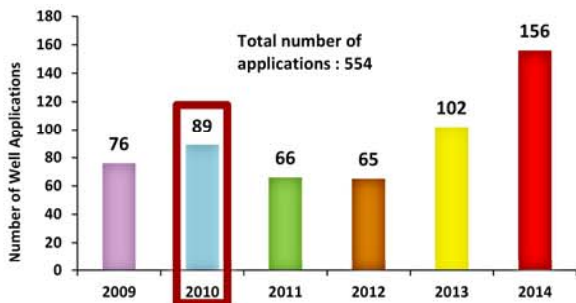

Well Applications in Santa Barbara 2009 - 2014

Well Applications in Santa Barbara 2009

Well Applications per Year 2009 - 2014

Well Applications in Santa Barbara 2010

Well Applications per Year 2009 - 2014

Well Applications in Santa Barbara 2011

Well Applications per Year 2009 - 2014

Well Applications in Santa Barbara 2012

Well Applications per Year 2009 - 2014

Well Applications in Santa Barbara 2013

Map Created by Tylor Headrick
Well Application Data from Environmental Health Services