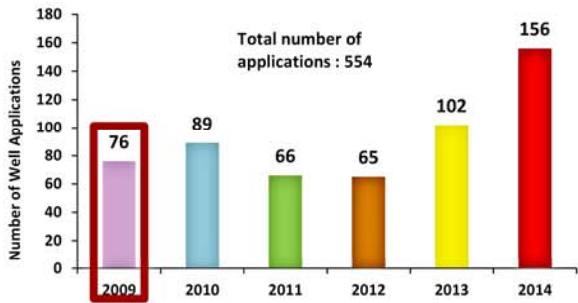

Well Applications in Santa Barbara 2009 - 2014

Well Applications in Santa Barbara 2009

Well Applications per Year 2009 - 2014

Well Applications in Santa Barbara 2010

Well Applications per Year 2009 - 2014

Well Applications in Santa Barbara 2011

Well Applications per Year 2009 - 2014

Well Applications in Santa Barbara 2012

Well Applications per Year 2009 - 2014

Well Applications in Santa Barbara 2013

Map Created by Tylor Headrick
Well Application Data from Environmental Health Services