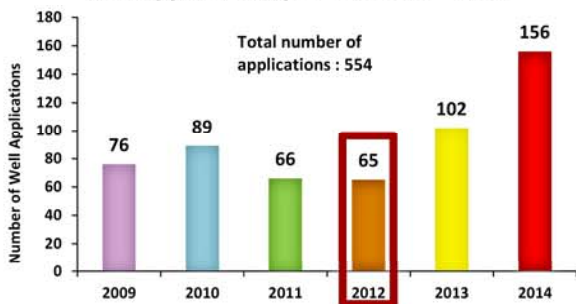

Well Applications in Santa Barbara 2009 - 2014

Well Applications in Santa Barbara 2009

Well Applications per Year 2009 - 2014

Well Applications in Santa Barbara 2010

Well Applications per Year 2009 - 2014

Well Applications in Santa Barbara 2011

Well Applications per Year 2009 - 2014

Well Applications in Santa Barbara 2012

Well Applications per Year 2009 - 2014

Well Applications in Santa Barbara 2013

Map Created by Tylor Headrick
Well Application Data from Environmental Health Services

Well Applications in Santa Barbara 2014

Well Applications per Year 2009 - 2014