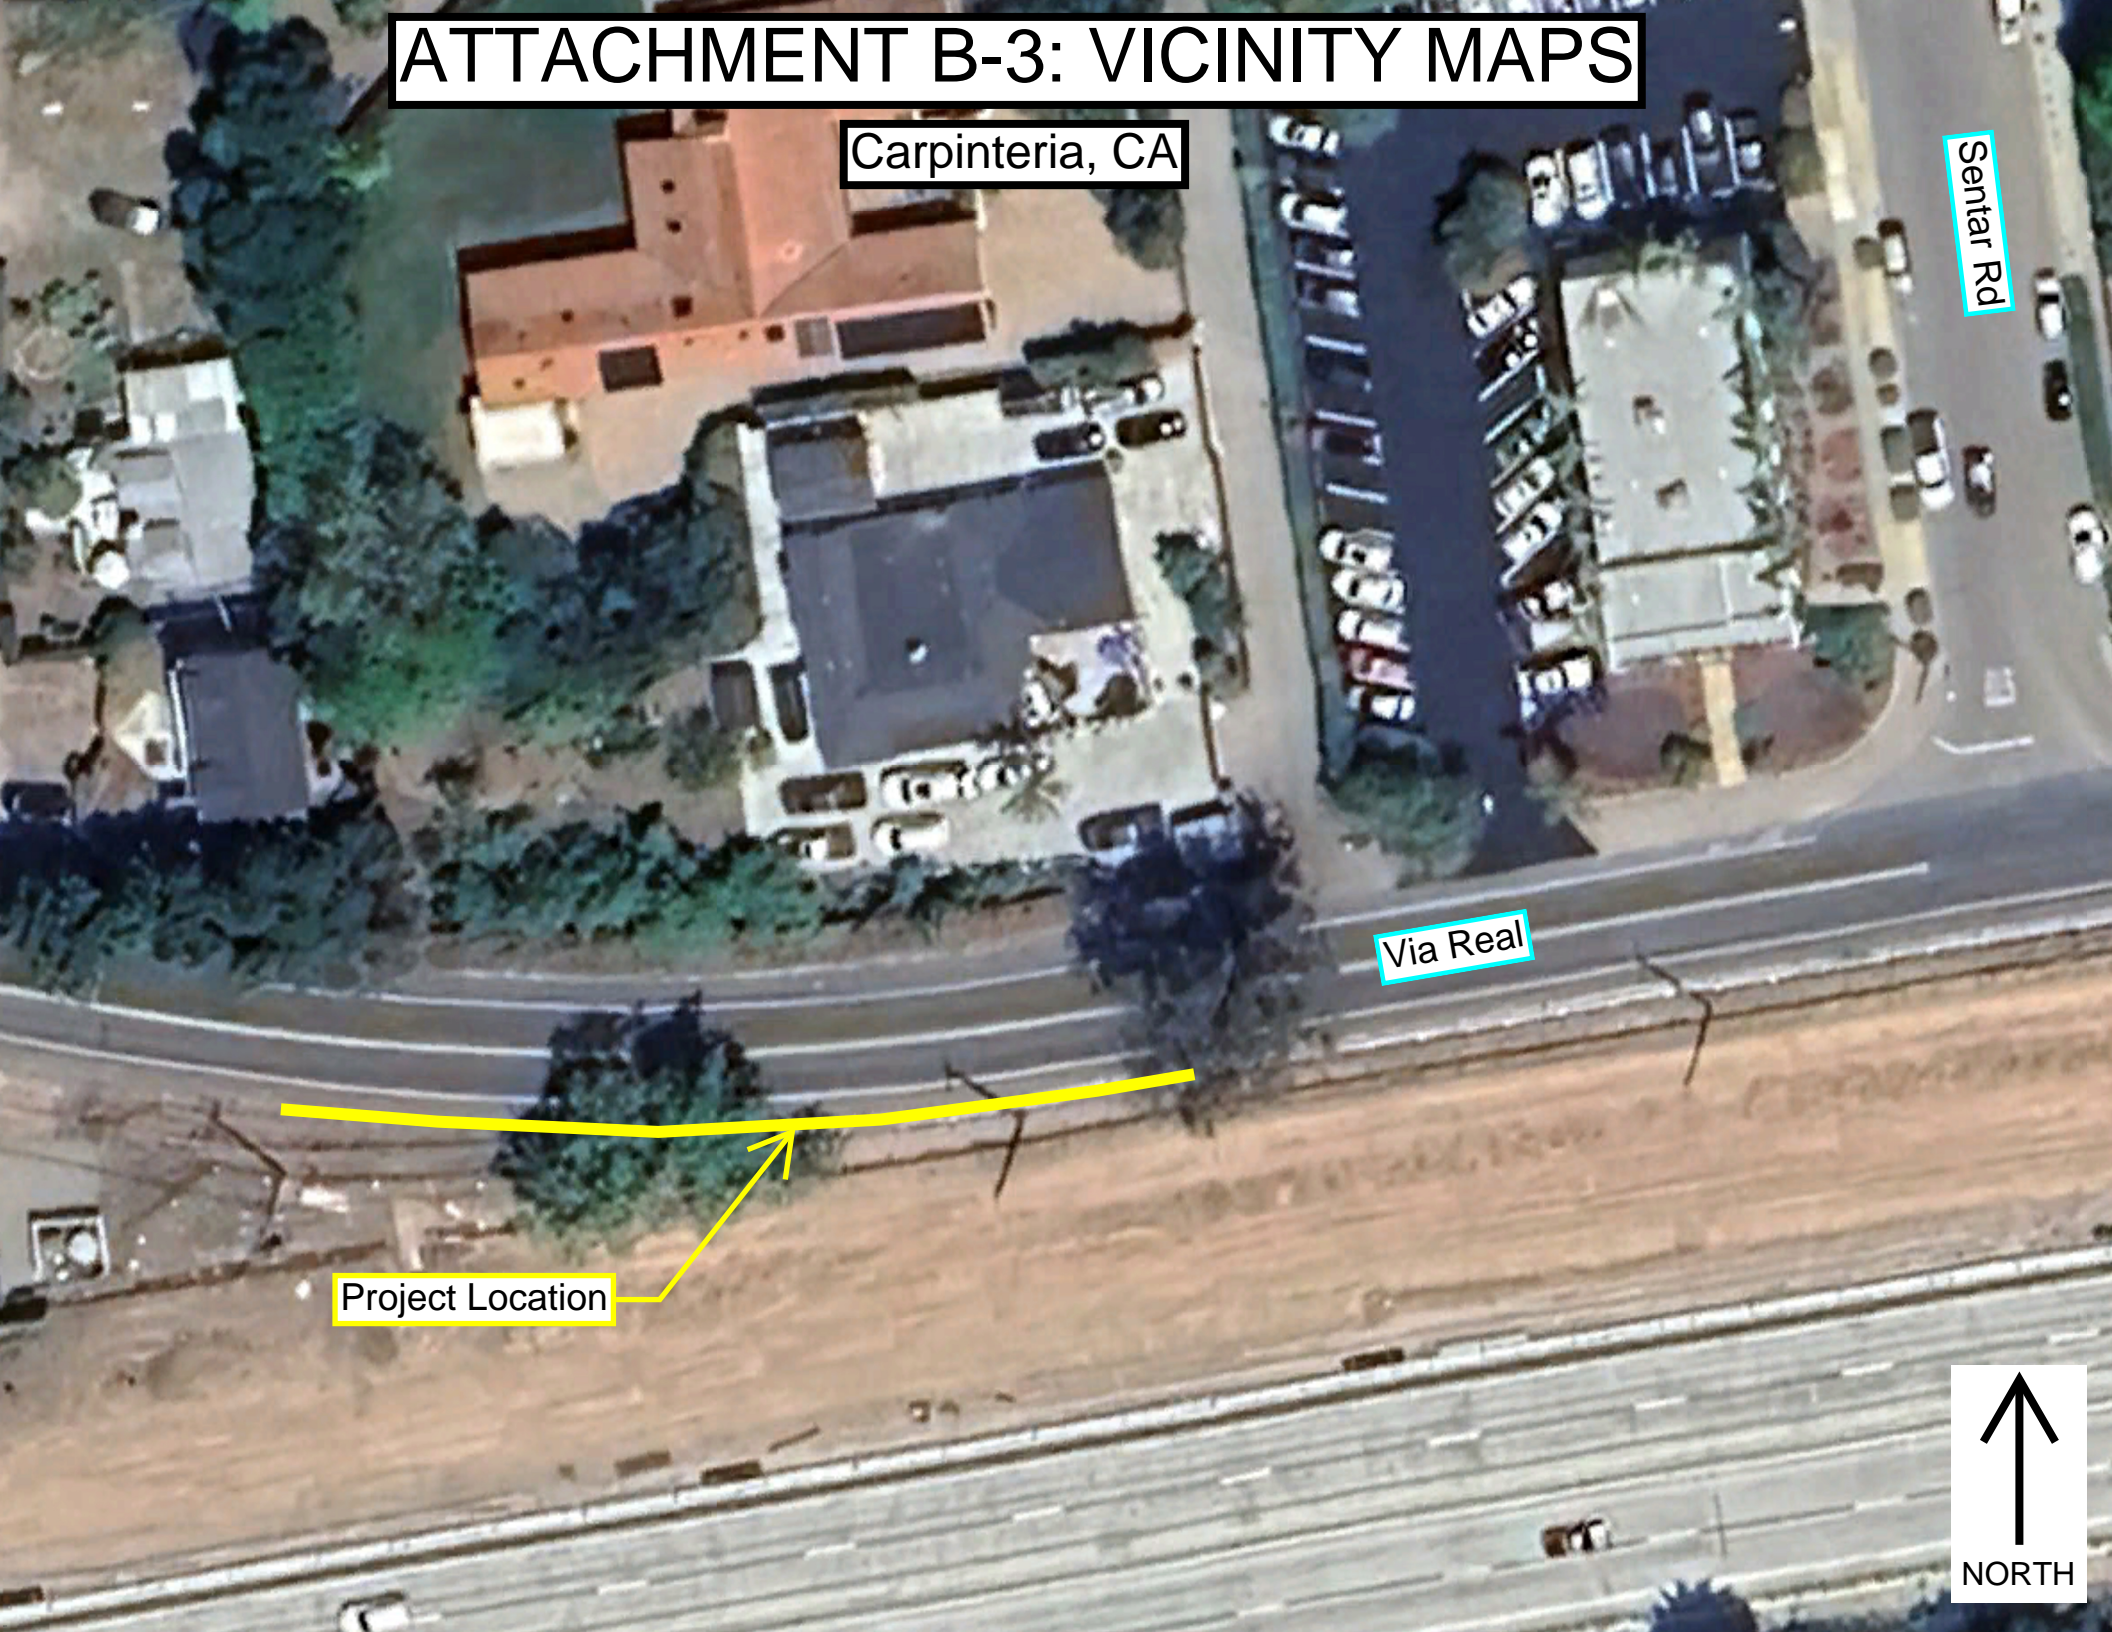

ATTACHMENT B-1: VICINITY MAPS

Summerland, CA

Project Location

Whitney Av

Valencia Rd

ATTACHMENT B-2: VICINITY MAPS

Montecito, CA

Project Location

US 101 Southbound Off-Ramp

S Jameson Ln

Humphrey Rd

ATTACHMENT B-3: VICINITY MAPS

Carpinteria, CA

Sentar Rd

Via Real

Project Location

ATTACHMENT B-4: VICINITY MAPS

Goleta, CA

Farren Rd

Project Location

US 101 Northbound

US 101 Southbound

Calle Real

ATTACHMENT B-5: VICINITY MAPS

Buellton, CA

US 101 Southbound

US 101 Northbound

Project Location

Avenue of Flags

Santa Rosa Rd