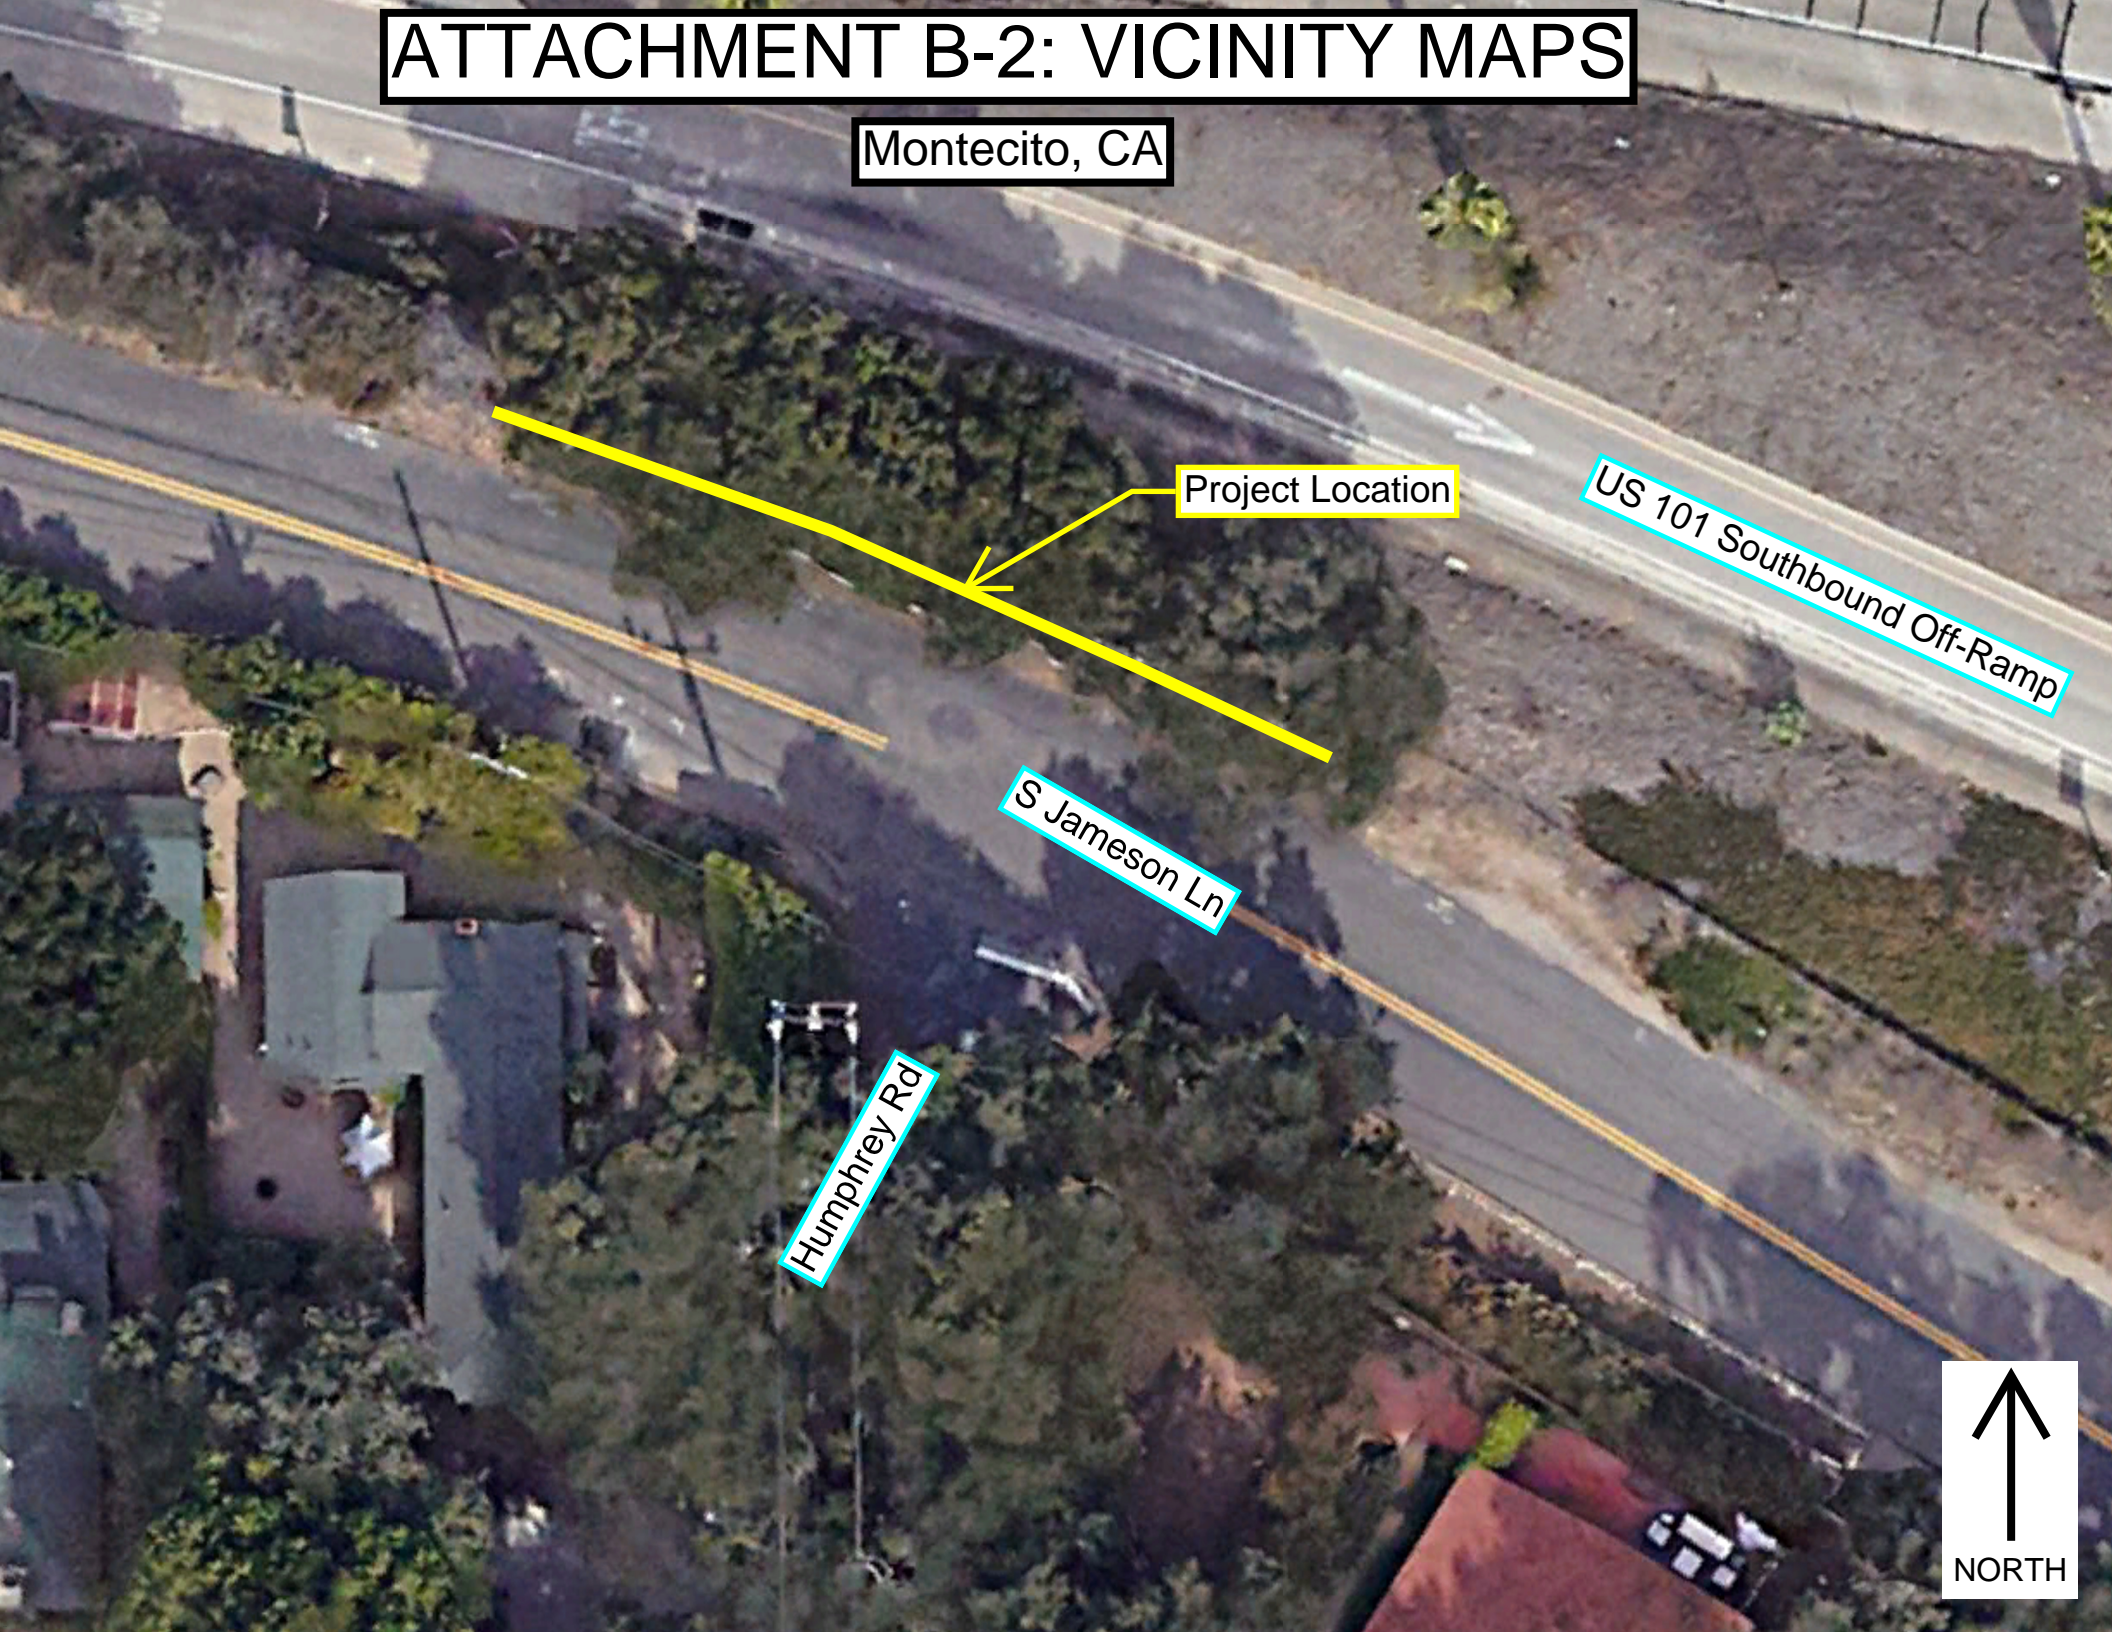

ATTACHMENT B-1: VICINITY MAPS

Summerland, CA

Project Location

Whitney Av

Valencia Rd

ATTACHMENT B-2: VICINITY MAPS

Montecito, CA

Project Location

US 101 Southbound Off-Ramp

S Jameson Ln

Humphrey Rd

ATTACHMENT B-3: VICINITY MAPS

Carpinteria, CA

Sentar Rd

Via Real

Project Location

ATTACHMENT B-4: VICINITY MAPS

Goleta, CA

Farren Rd

Project Location

US 101 Northbound

US 101 Southbound

Calle Real

ATTACHMENT B-5: VICINITY MAPS

Buellton, CA

US 101 Southbound

US 101 Northbound

Project Location

Avenue of Flags

Santa Rosa Rd