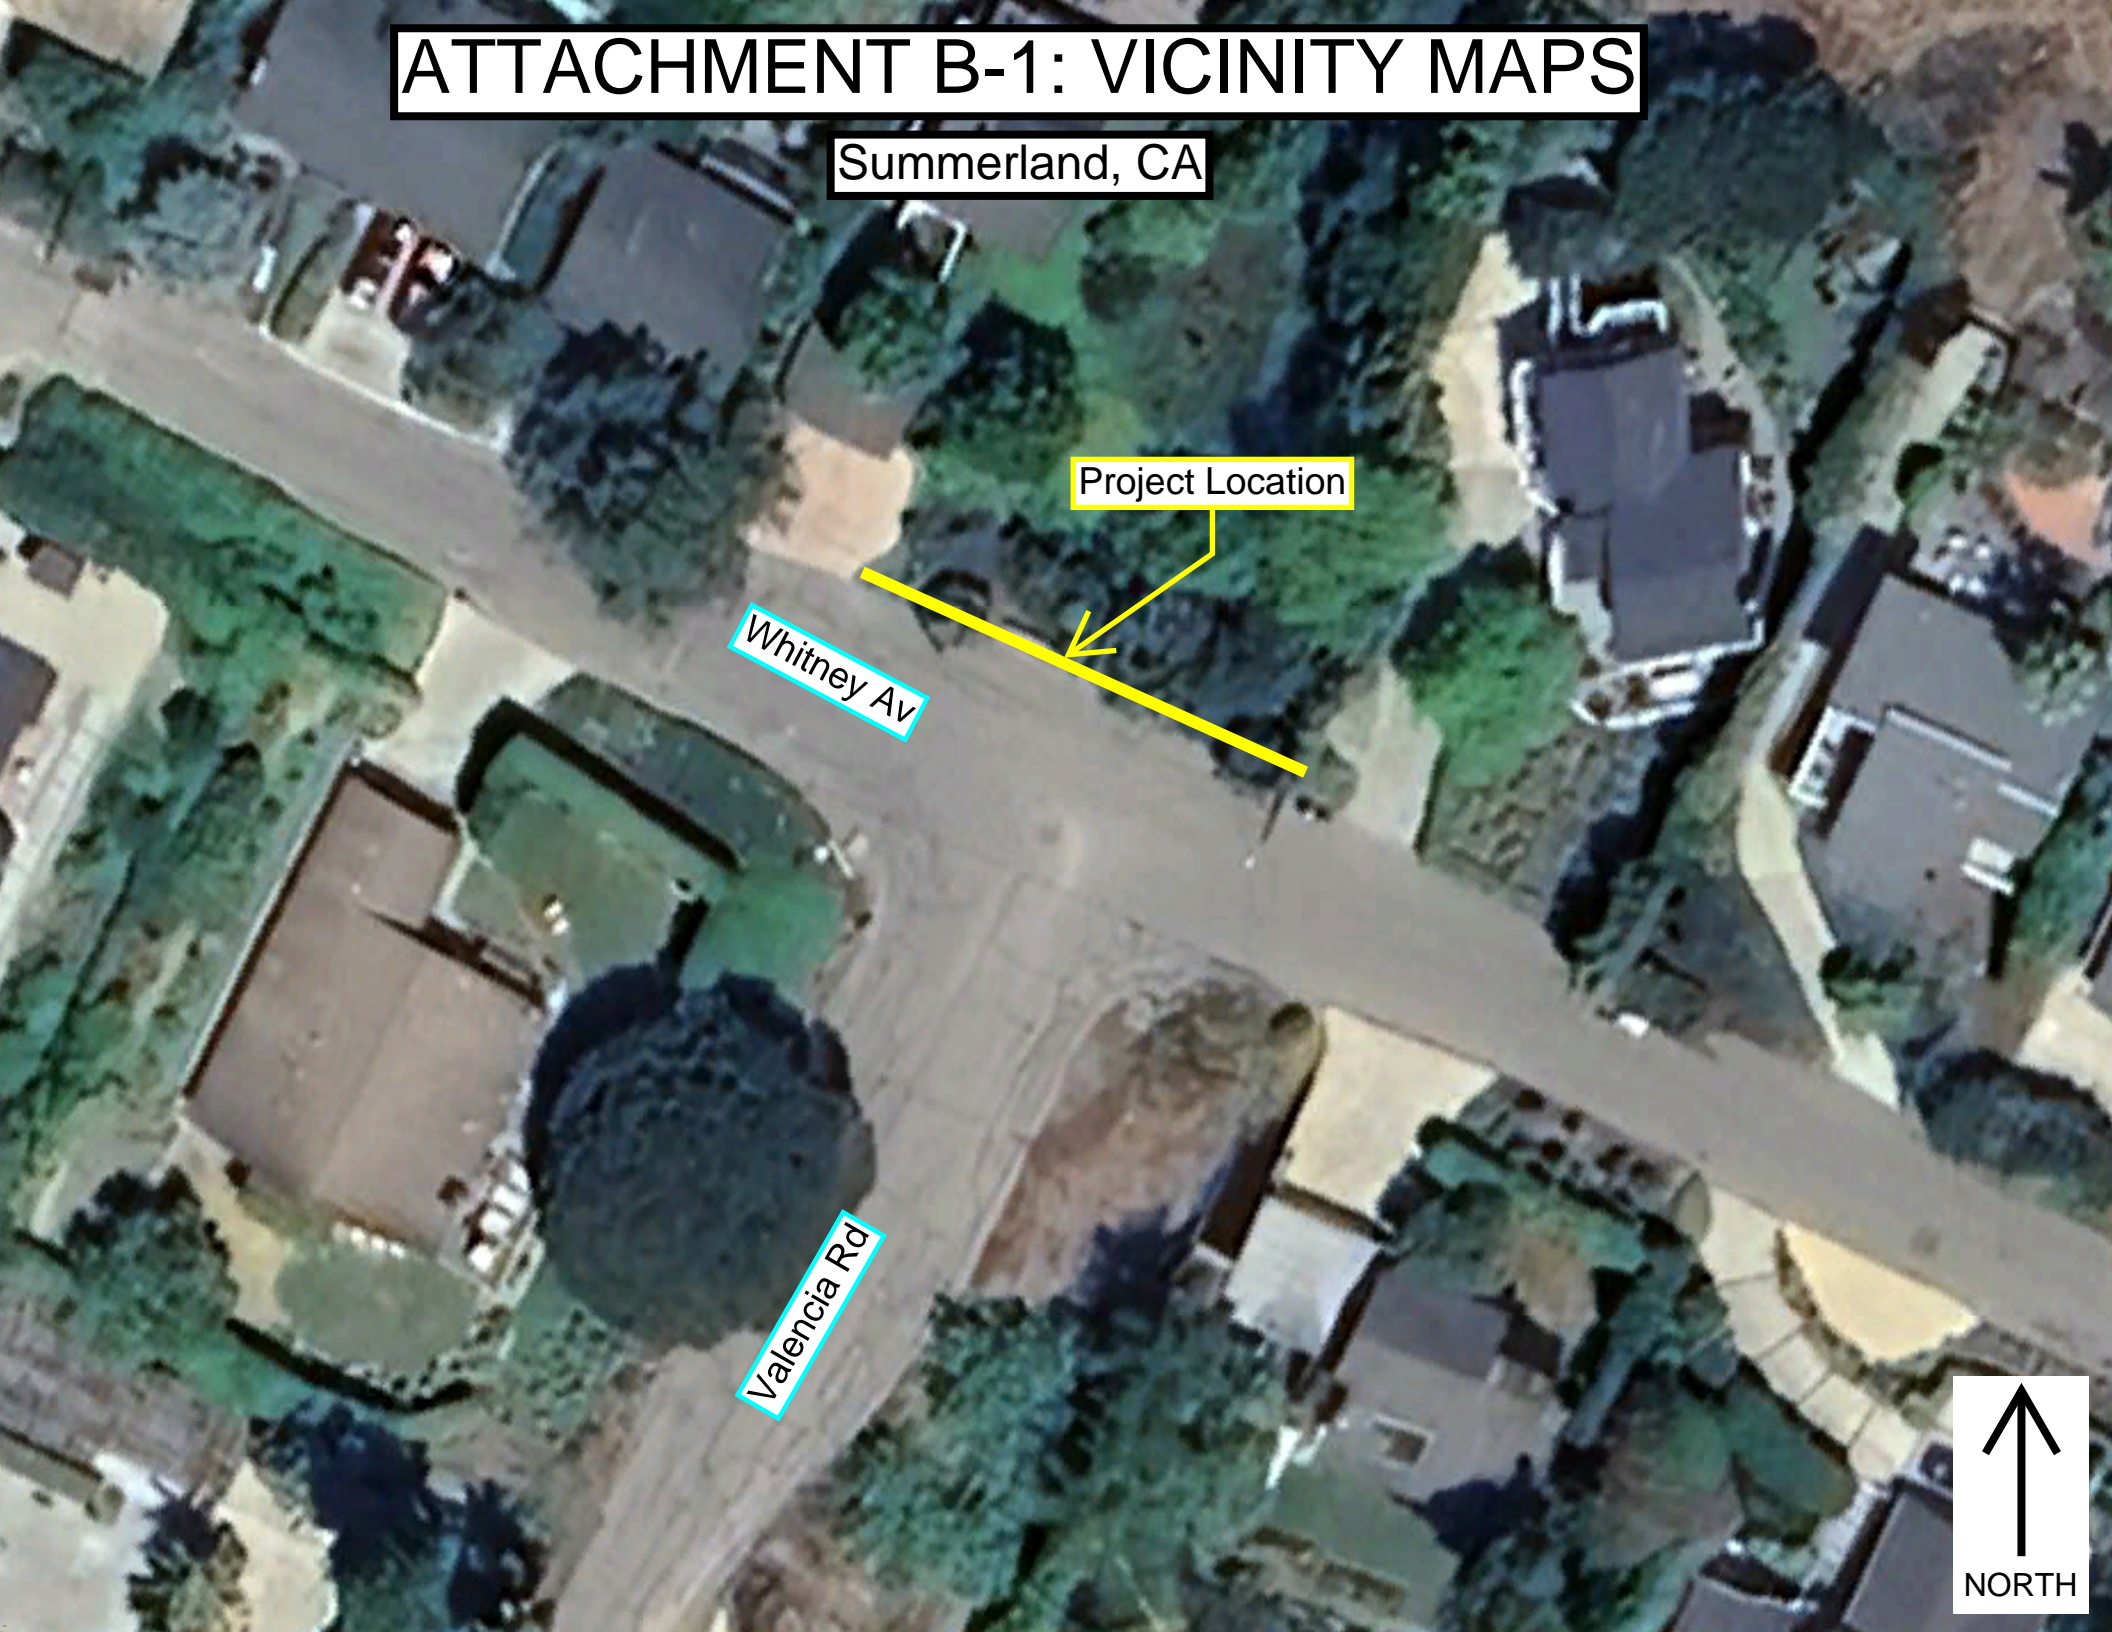

ATTACHMENT B-1: VICINITY MAPS

Summerland, CA

Project Location

Whitney Av

Valencia Rd

ATTACHMENT B-2: VICINITY MAPS

Montecito, CA

Project Location

US 101 Southbound Off-Ramp

S Jameson Ln

Humphrey Rd

ATTACHMENT B-3: VICINITY MAPS

Carpinteria, CA

Sentar Rd

Via Real

Project Location

ATTACHMENT B-4: VICINITY MAPS

Goleta, CA

Farren Rd

Project Location

US 101 Northbound

US 101 Southbound

Calle Real

ATTACHMENT B-5: VICINITY MAPS

Buellton, CA

US 101 Southbound

US 101 Northbound

Project Location

Avenue of Flags

Santa Rosa Rd