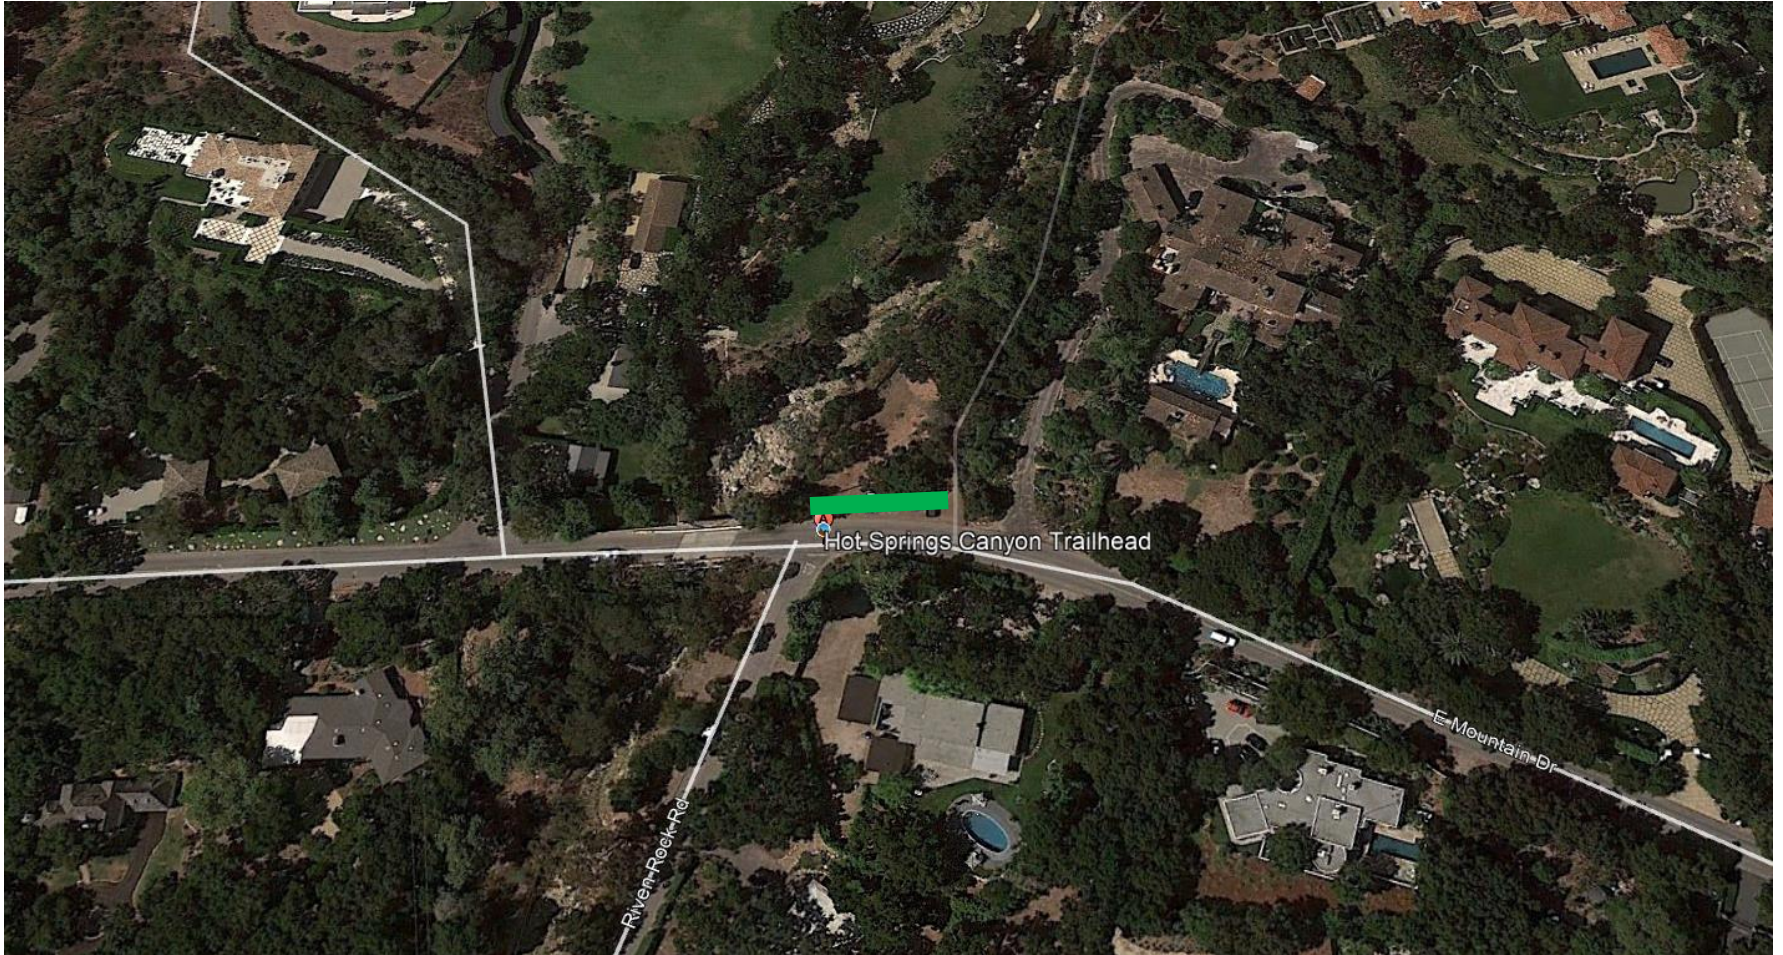

# Emergency Parking Restrictions Humphrey Rd and Miramar Ave

-  No parking
-  2 Hour Limit Parking 9 am to 6 pm

# Emergency Parking Restrictions Hot Springs Trailhead Parking

2 Hour Limit Parking 9 am to 6 pm Friday, Saturday, Sunday, and Holidays