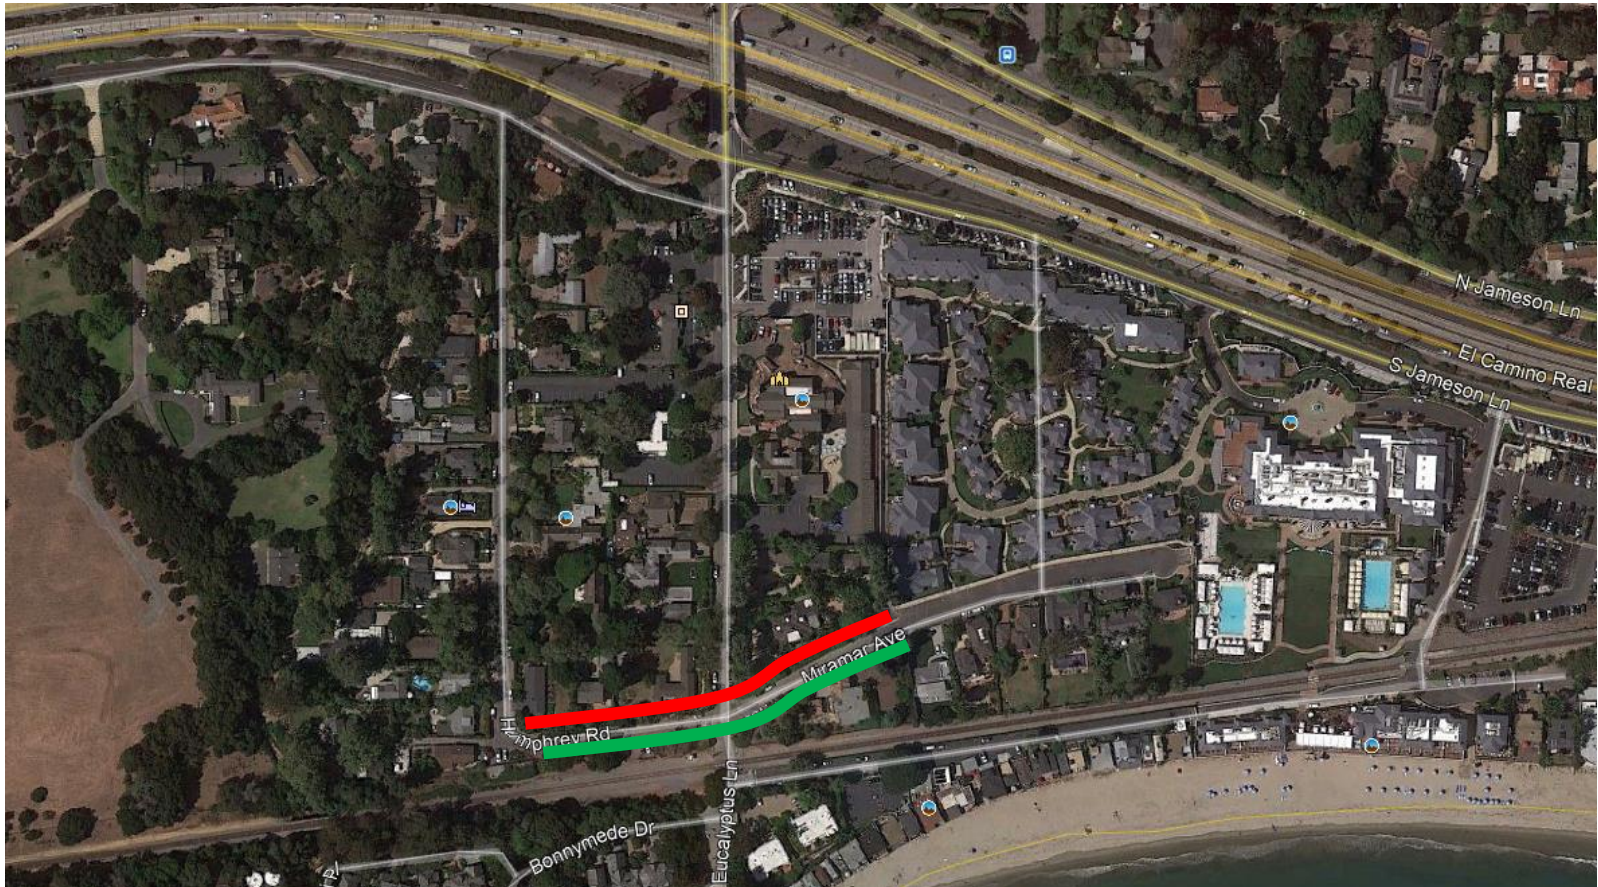

# Emergency Parking Restrictions Humphrey Rd and Miramar Ave

-  No parking
-  2 Hour Limit Parking 9 am to 6 pm

# Emergency Parking Restrictions Hot Springs Trailhead Parking

2 Hour Limit Parking 9 am to 6 pm Friday, Saturday, Sunday, and Holidays