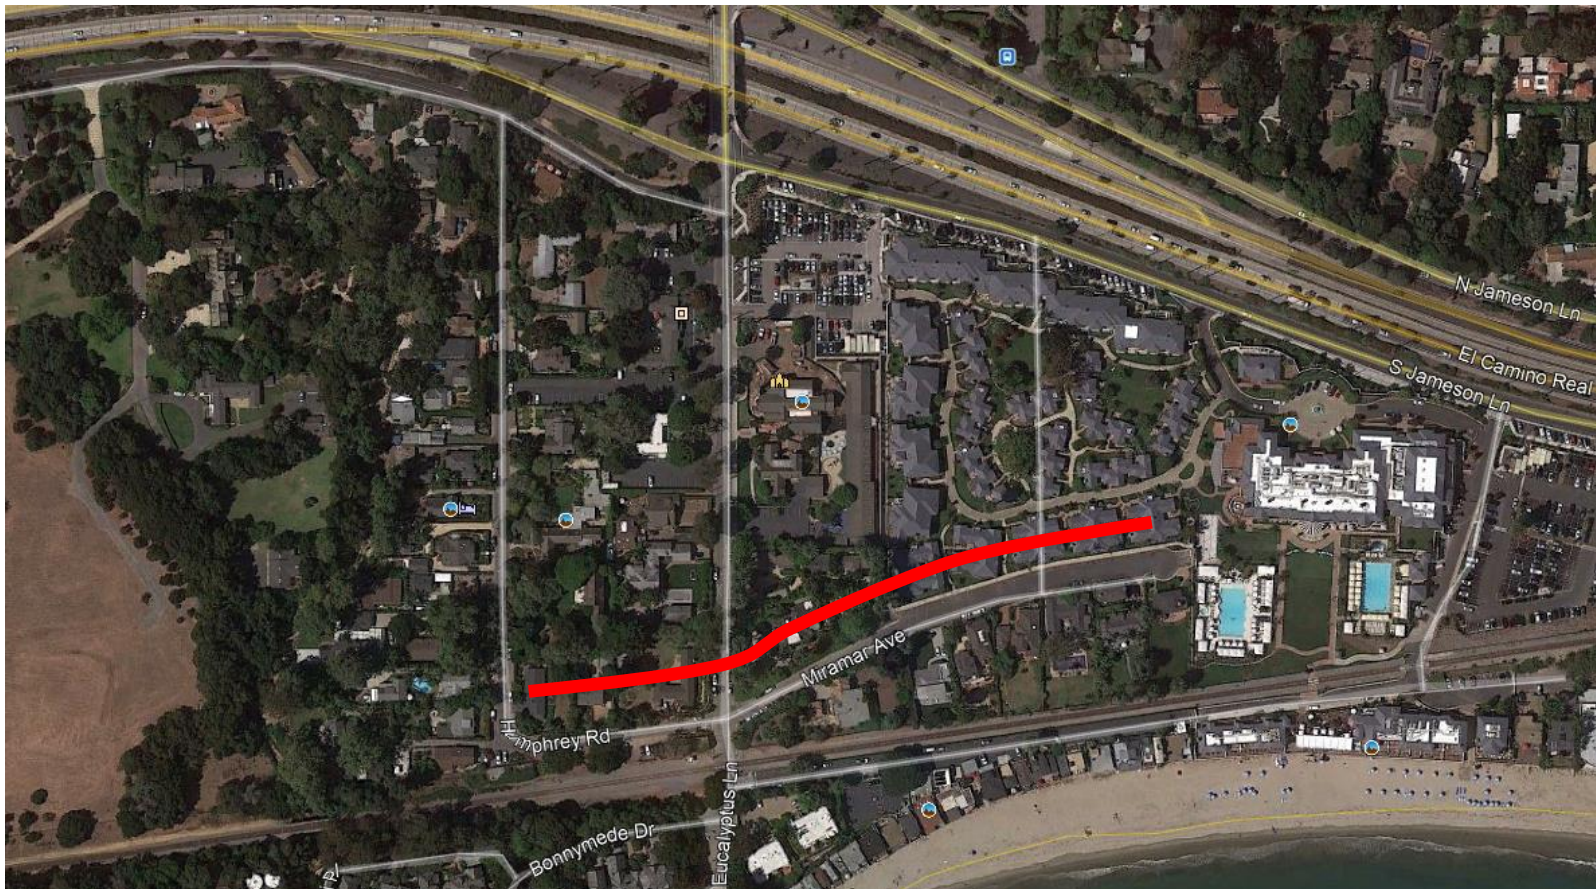

# Proposed Emergency Parking Restrictions Humphrey Rd and Miramar Ave

2 Hour Limit Parking 8 am to 6 pm Friday, Saturday, and Sunday

# Proposed Emergency Parking Restrictions Hot Springs Trailhead Parking

2 Hour Limit Parking 8 am to 6 pm Friday, Saturday, and Sunday

**2** **-HR**  
**PARKING**

**9 AM - 6 PM**  
**FRIDAY**  
**SATURDAY & SUNDAY**