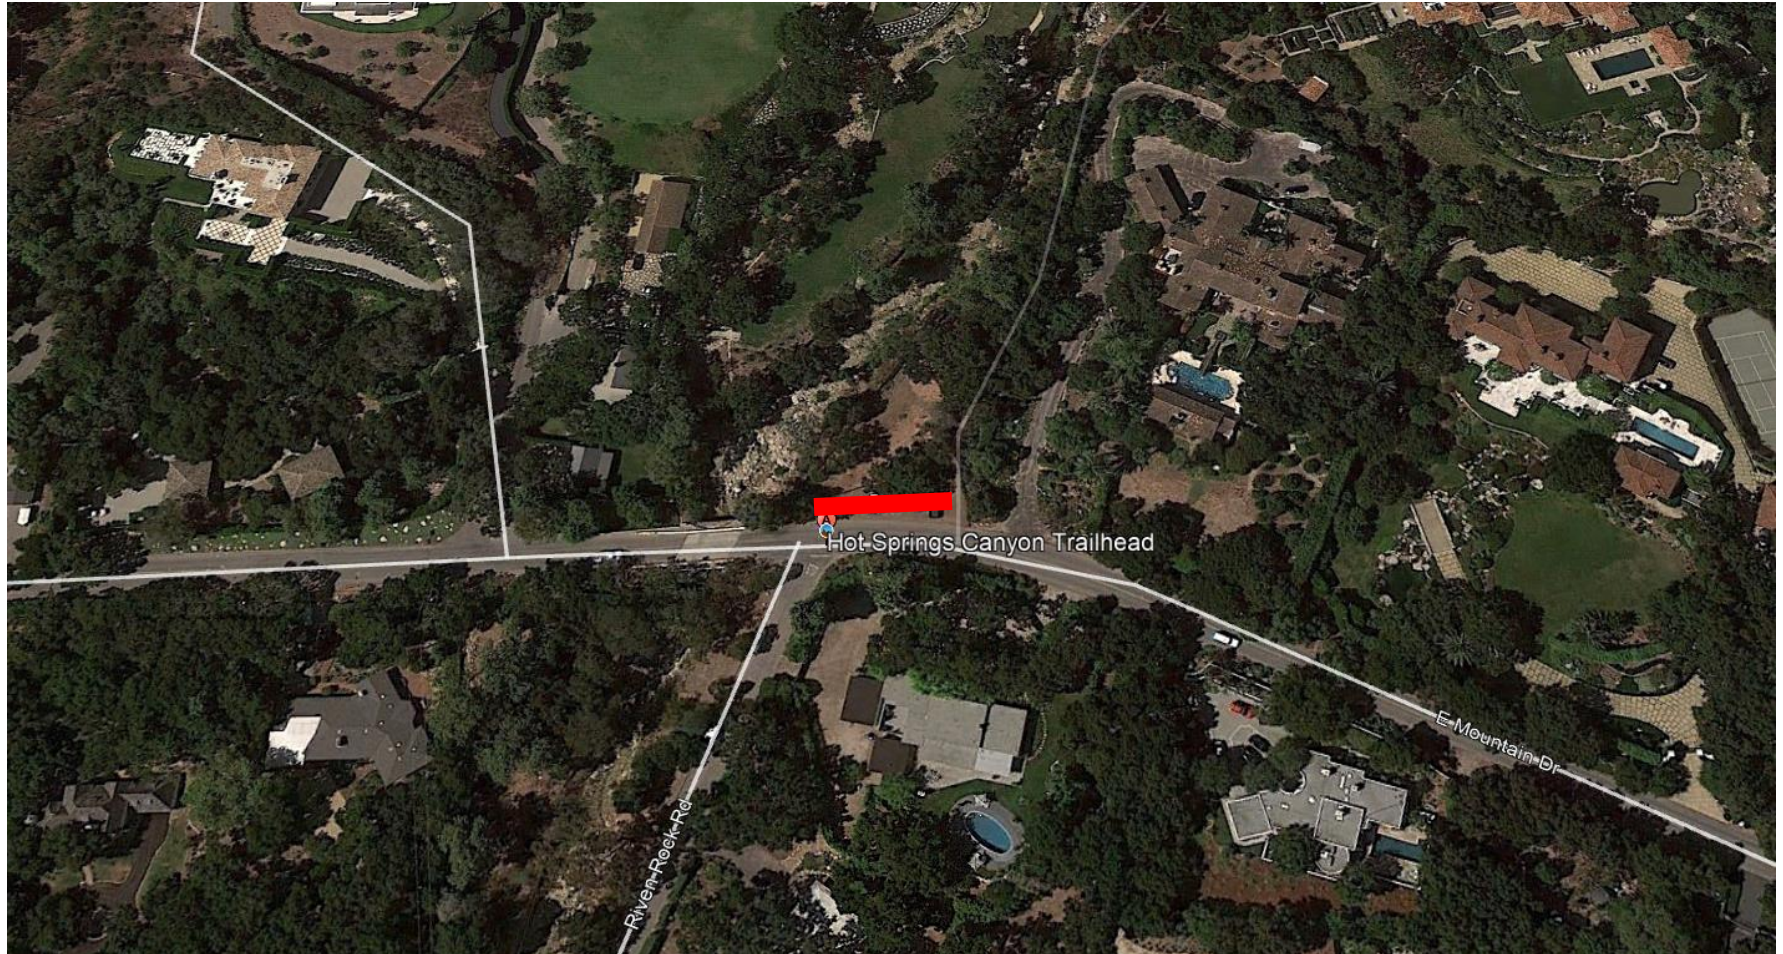

# Proposed Emergency Parking Restrictions Humphrey Rd and Miramar Ave

2 Hour Limit Parking 8 am to 6 pm Friday, Saturday, and Sunday

# Proposed Emergency Parking Restrictions Hot Springs Trailhead Parking

2 Hour Limit Parking 8 am to 6 pm Friday, Saturday, and Sunday

**2** **-HR**  
**PARKING**

**9 AM - 6 PM**  
**FRIDAY**  
**SATURDAY & SUNDAY**

**VIOLATORS WILL BE TOWED**  
**AT OWNER'S EXPENSE**

**TOWED VEHICLES**  
**CALL (805) 683-2724**

**CMC 2.40.080**