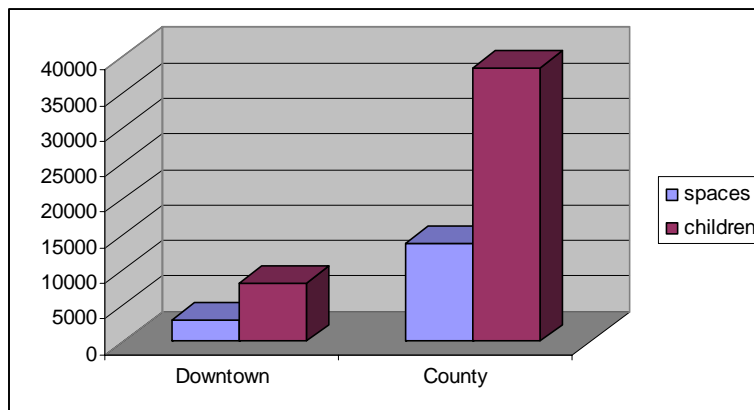

Child Care Need and Supply in Santa Barbara

March, 2009

Children 0-12 in Downtown Santa Barbara (zip codes 93101-93110)

- ❖ **16,269** children in Santa Barbara from 0-12 years old
- ❖ **9,042** of these children are in need of child care (all parents working)
- ❖ **3,097** spaces available for **9,042** children needing care
- ❖ **34.2% capacity; one child care space for every 3.4 children**

Children 0-12 in Santa Barbara County

- ❖ **70,008** children in Santa Barbara from 0-12 years old
- ❖ **41,950** of these children are in need of child care (all parents working)
- ❖ **13,491** spaces available for **41,950** children needing care
- ❖ **32.2% capacity; one child care space for every 3.2 children**

Need versus Supply in Santa Barbara

Santa Barbara Capacity Data by Age and Type of Care

	Infants/ Toddlers Centers (children <2.5 years old)		Preschool Centers (children 2.5-5.5 years old)		School Age Centers (children 5.5-12 years old)		Family Child Care (children of all ages)		Total	
	Down-town SB	SB County	Down-town SB	SB County	Down-town SB	SB County	Down-town SB	SB County	Down-town SB	SB County
Total # Children by age	3015	12279	3434	15182	9820	42547			16269	70008
Children needing care*	1471	6674	1717	8299	5854	26977			9042	41950
Child care spaces	128	304	2003	6311	318	1598	648	5278	3097	13491
SPACES NEEDED	1343	6370	-286	1988	5536	25379			6593	33737