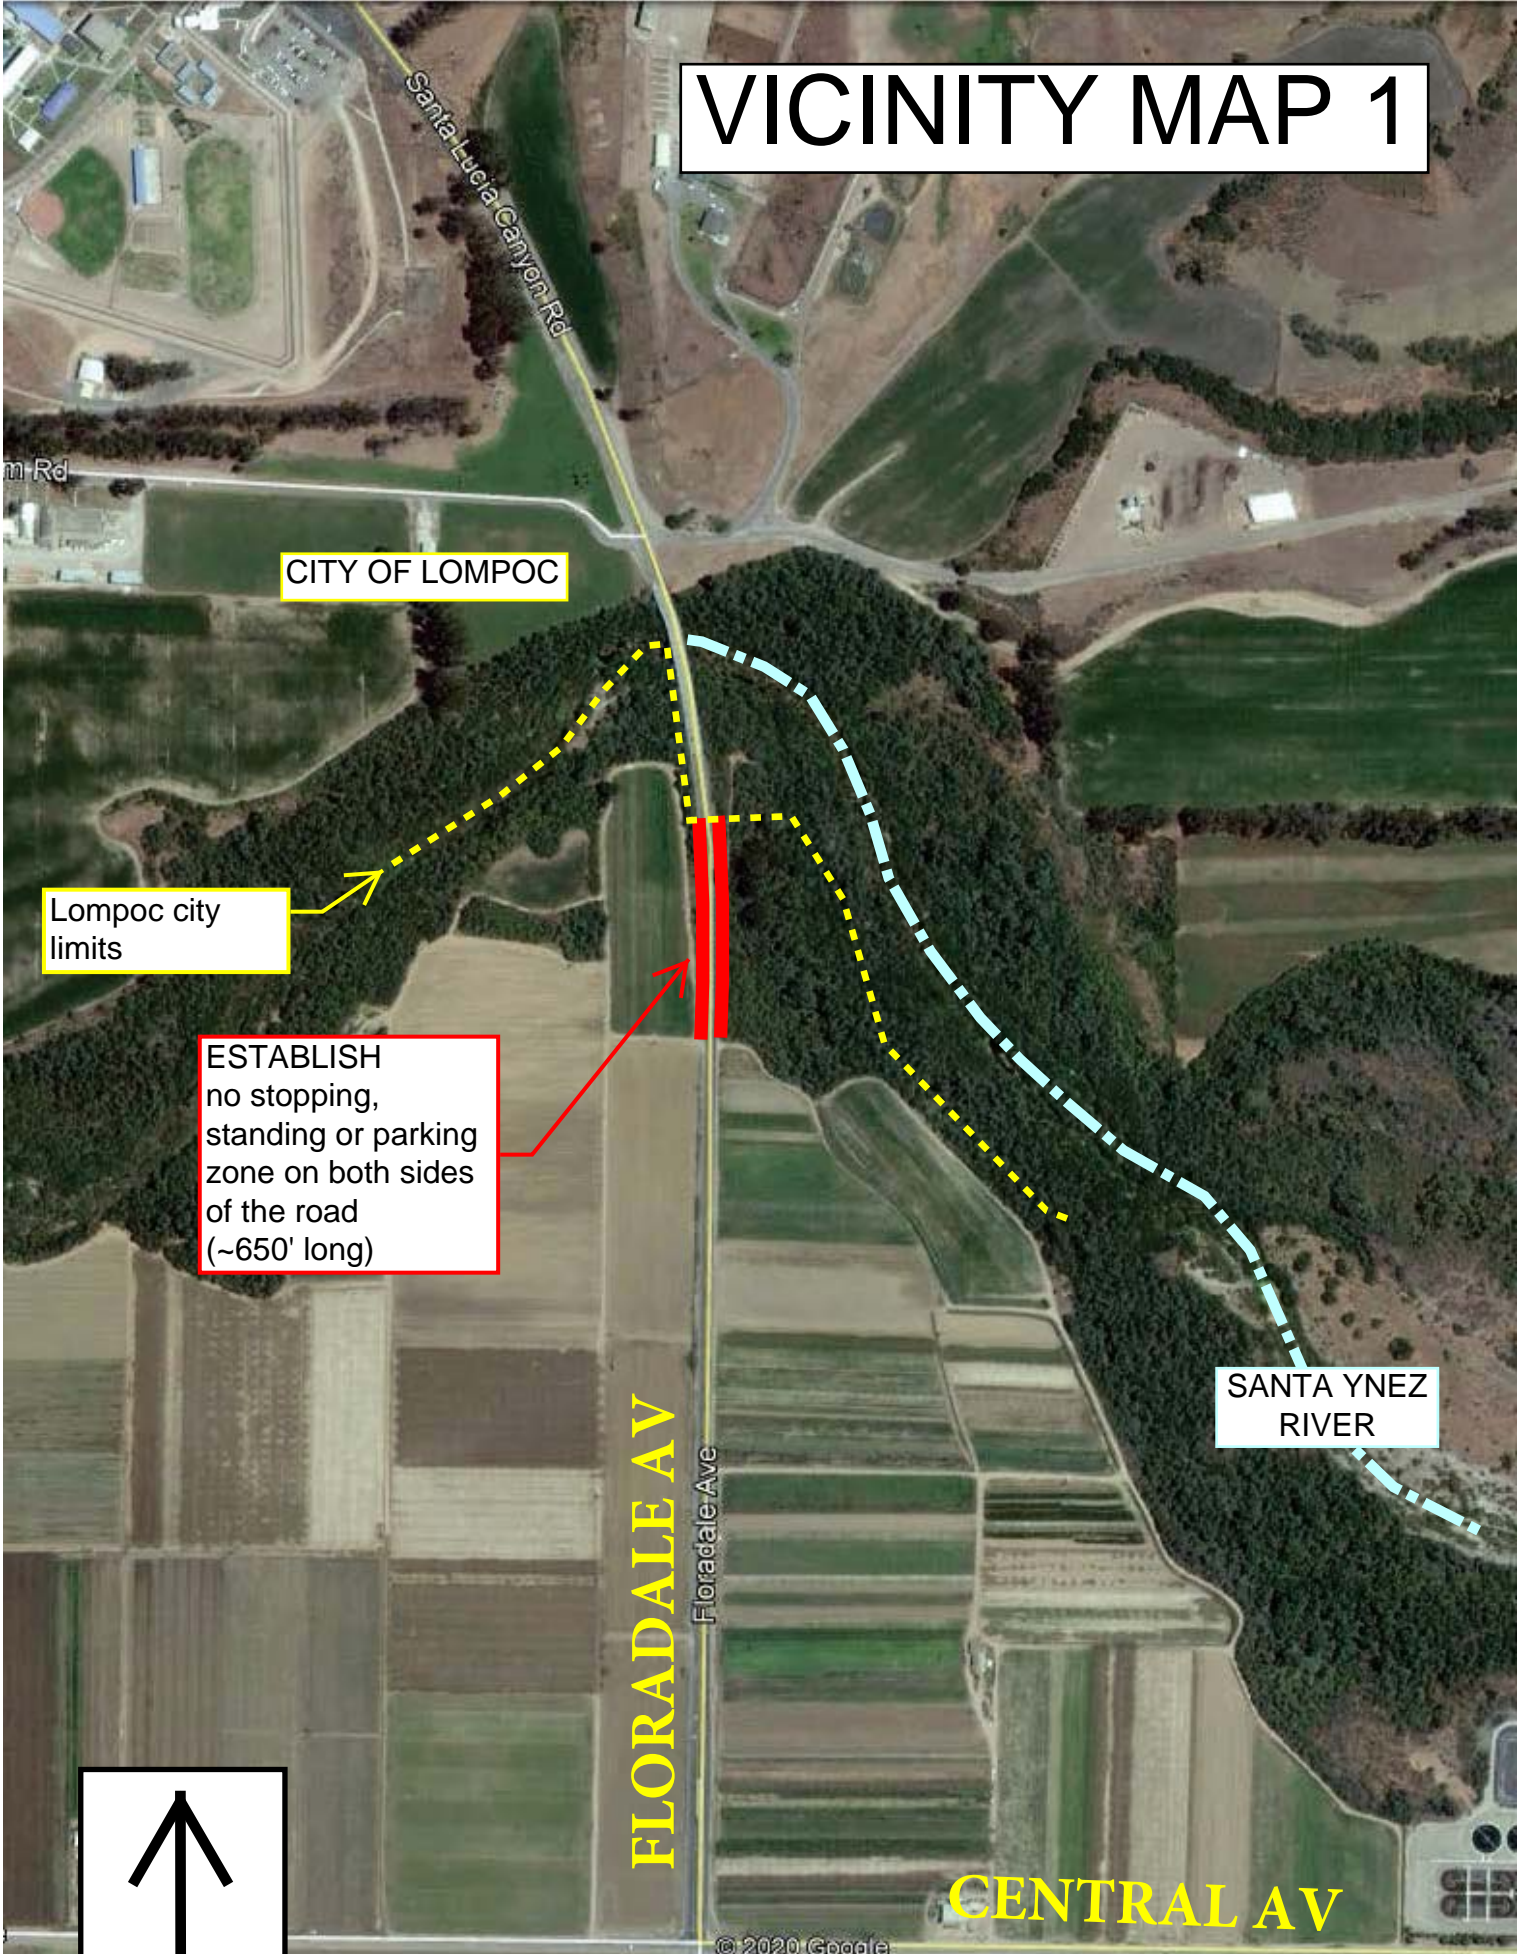

VICINITY MAP 1

CITY OF LOMPOC

Lompoc city limits

ESTABLISH no stopping, standing or parking zone on both sides of the road (~650' long)

SANTA YNEZ RIVER

FLORADALE AV

Floradale Ave

CENTRAL AV