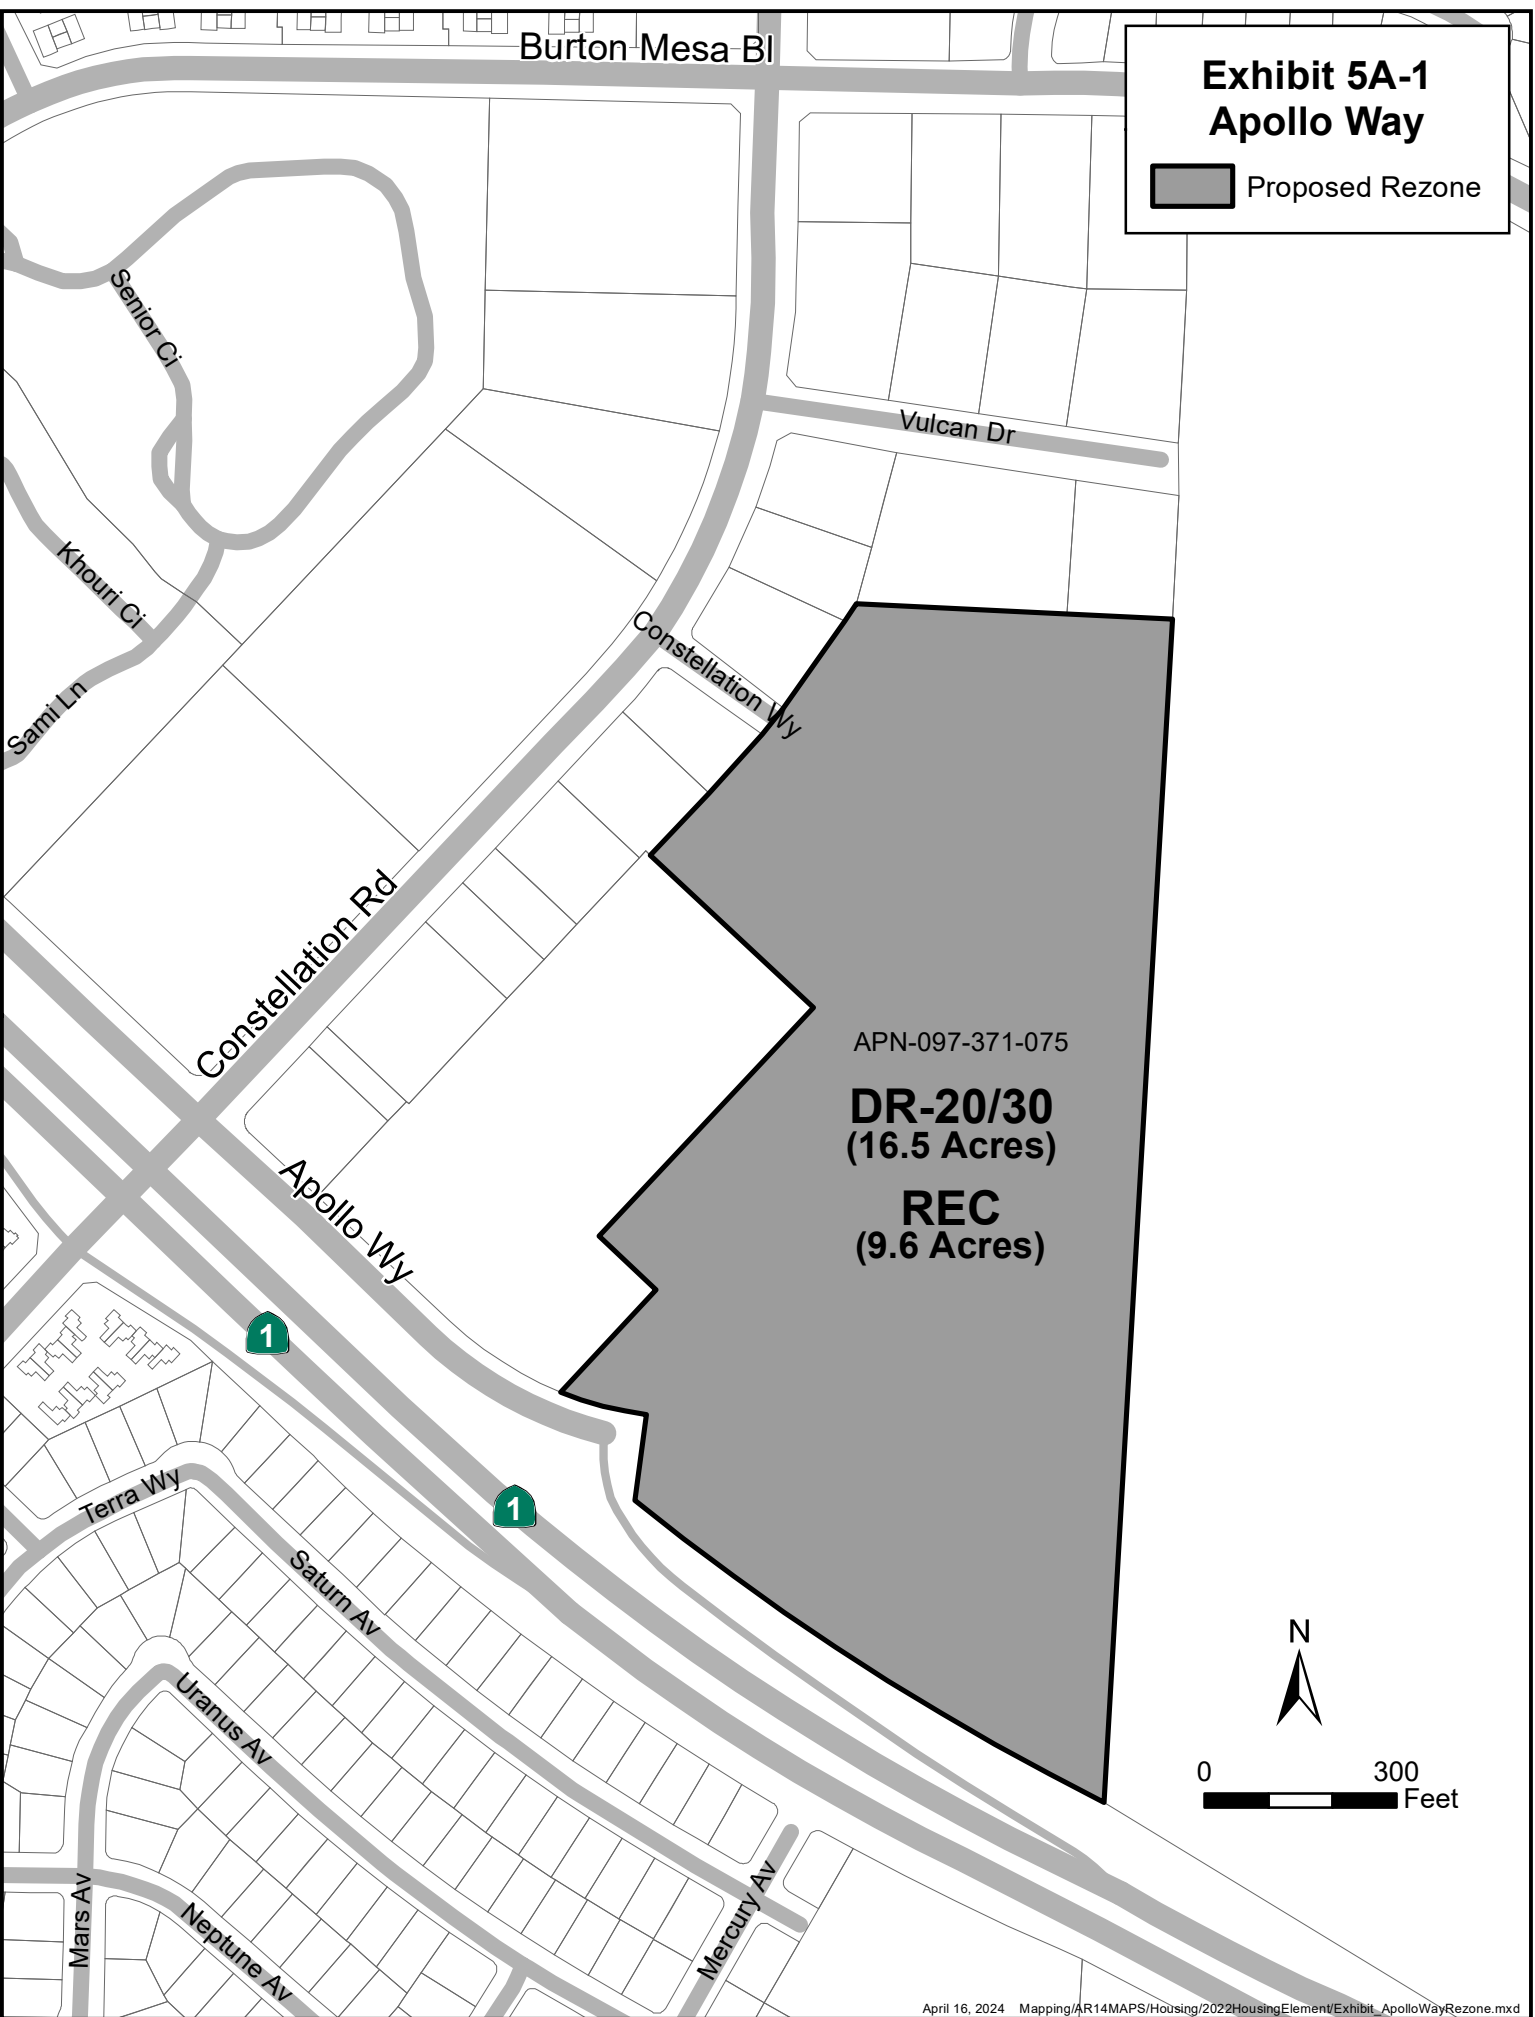

Burton Mesa Bl

Exhibit 5A-1 Apollo Way

 Proposed Rezone

APN-097-371-075

DR-20/30
(16.5 Acres)

REC
(9.6 Acres)

0 300
Feet