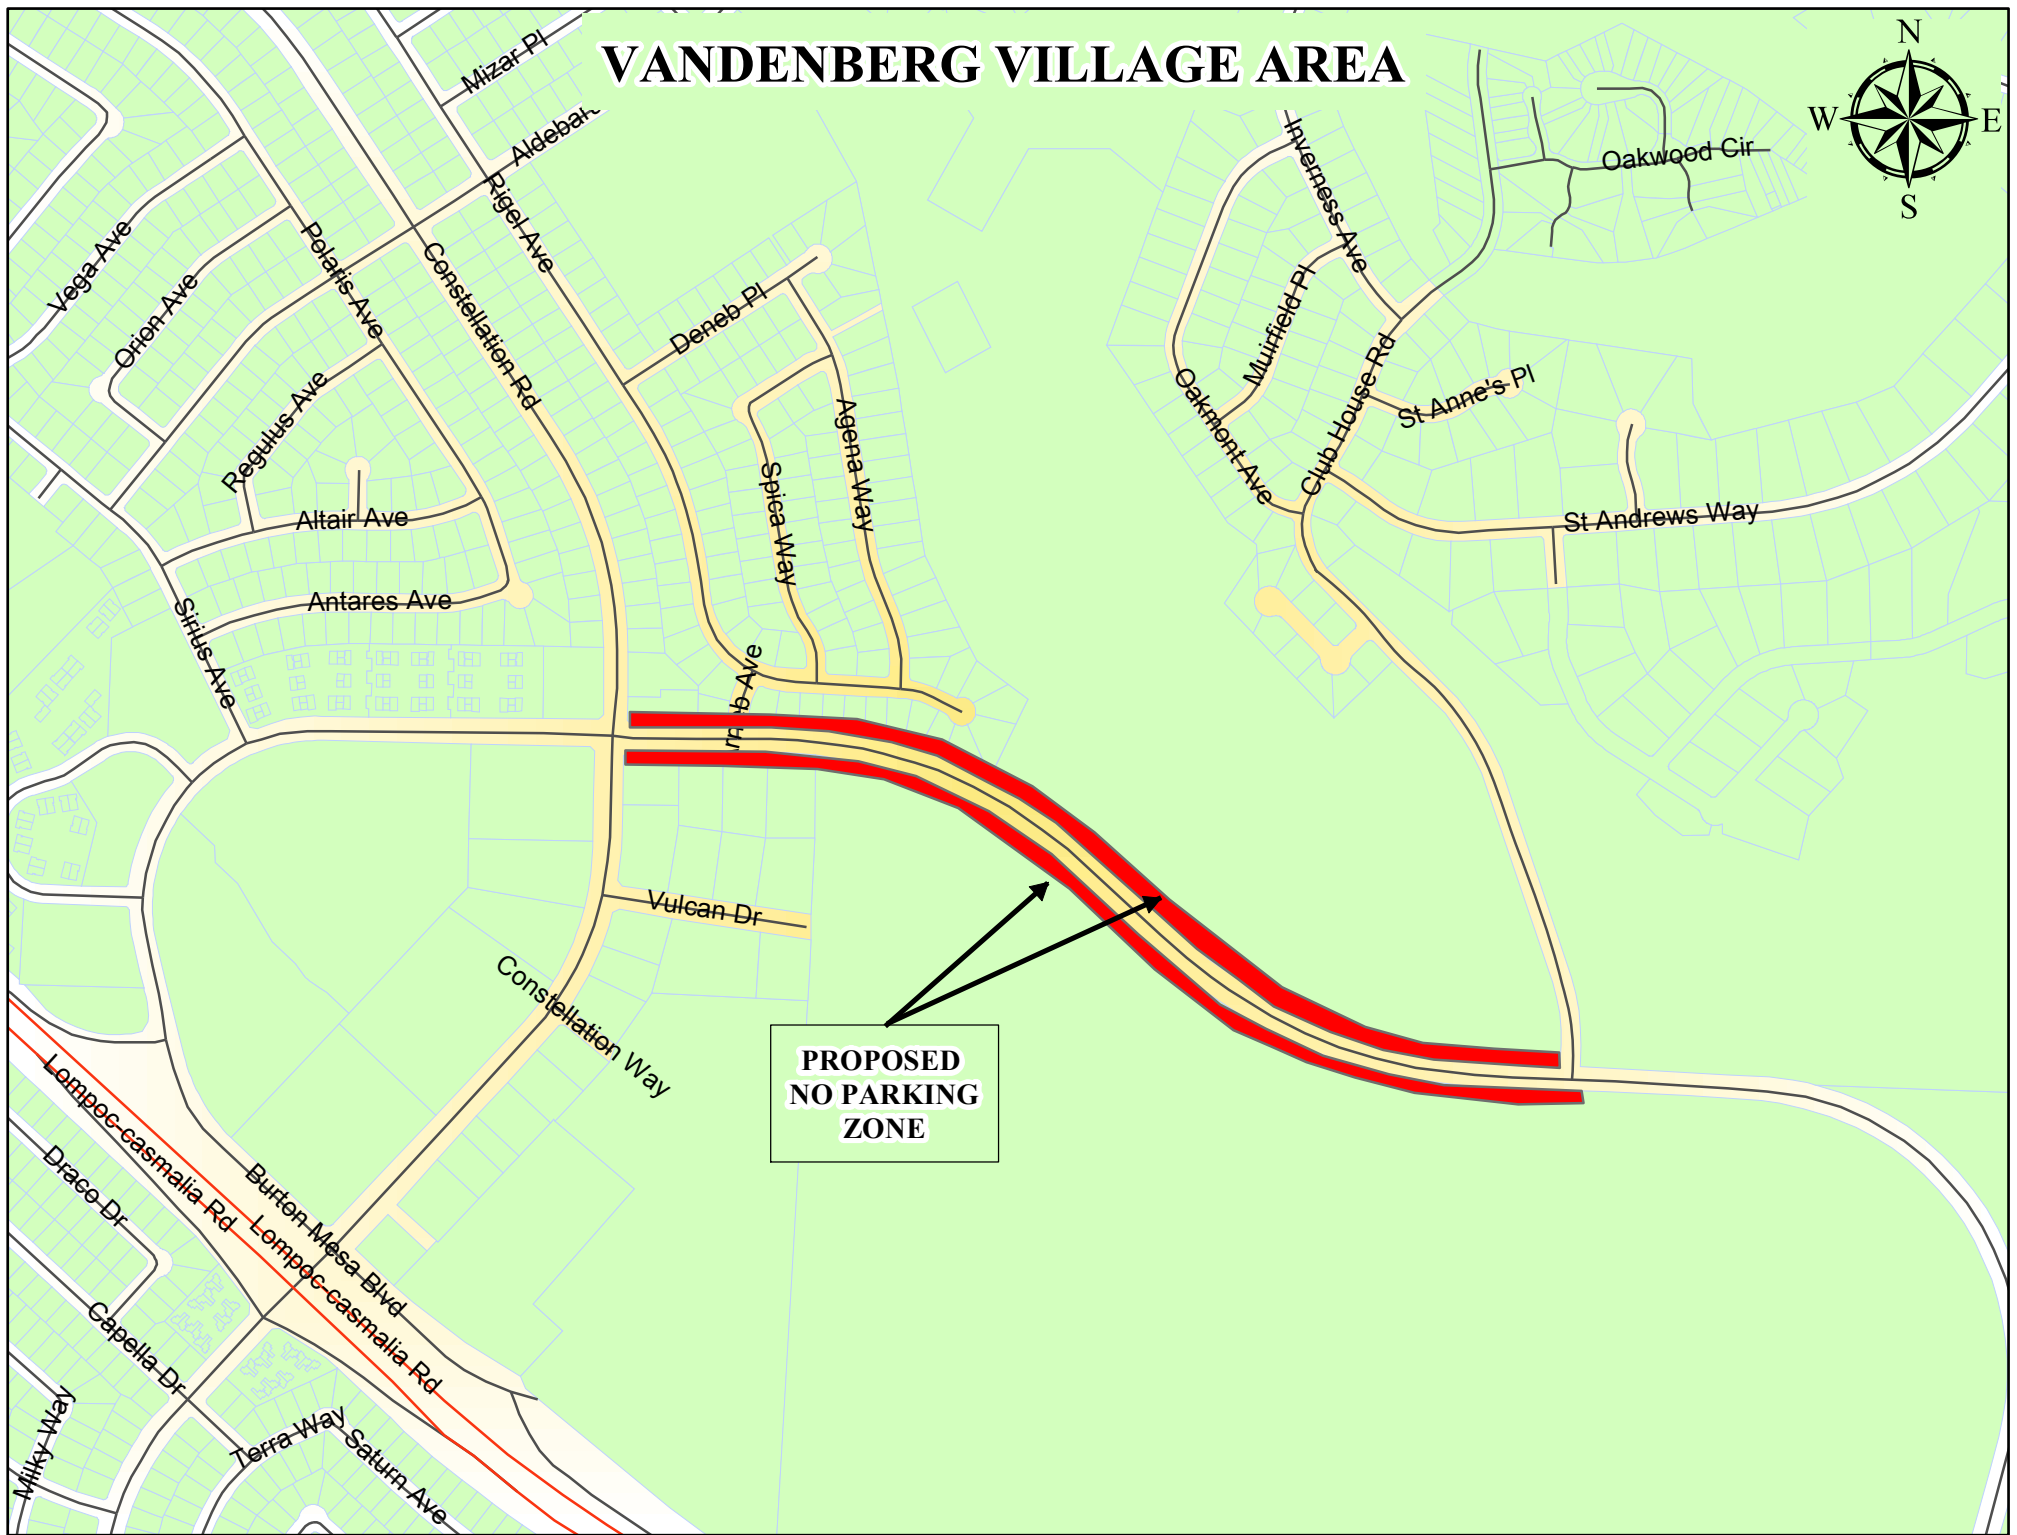

VANDENBERG VILLAGE AREA

**PROPOSED
NO PARKING
ZONE**

GOLETA AREA

Los Verdes Dr

Gate Way

Greenway Rd

Gerona Wy

Granada Wy

Granada Cir

Granada Pl

Oak Glen Dr

Camino Del Remedio

Honor Farm Rd

County Road

**EXISTING
NO PARKING
ZONE TO BE
RESCINDED
(RESO.69-262)**

**PROPOSED
NO PARKING
ZONE**

San Antonio Rd

Calle Real

US Hwy 101

Tajo Dr

La Venta Dr