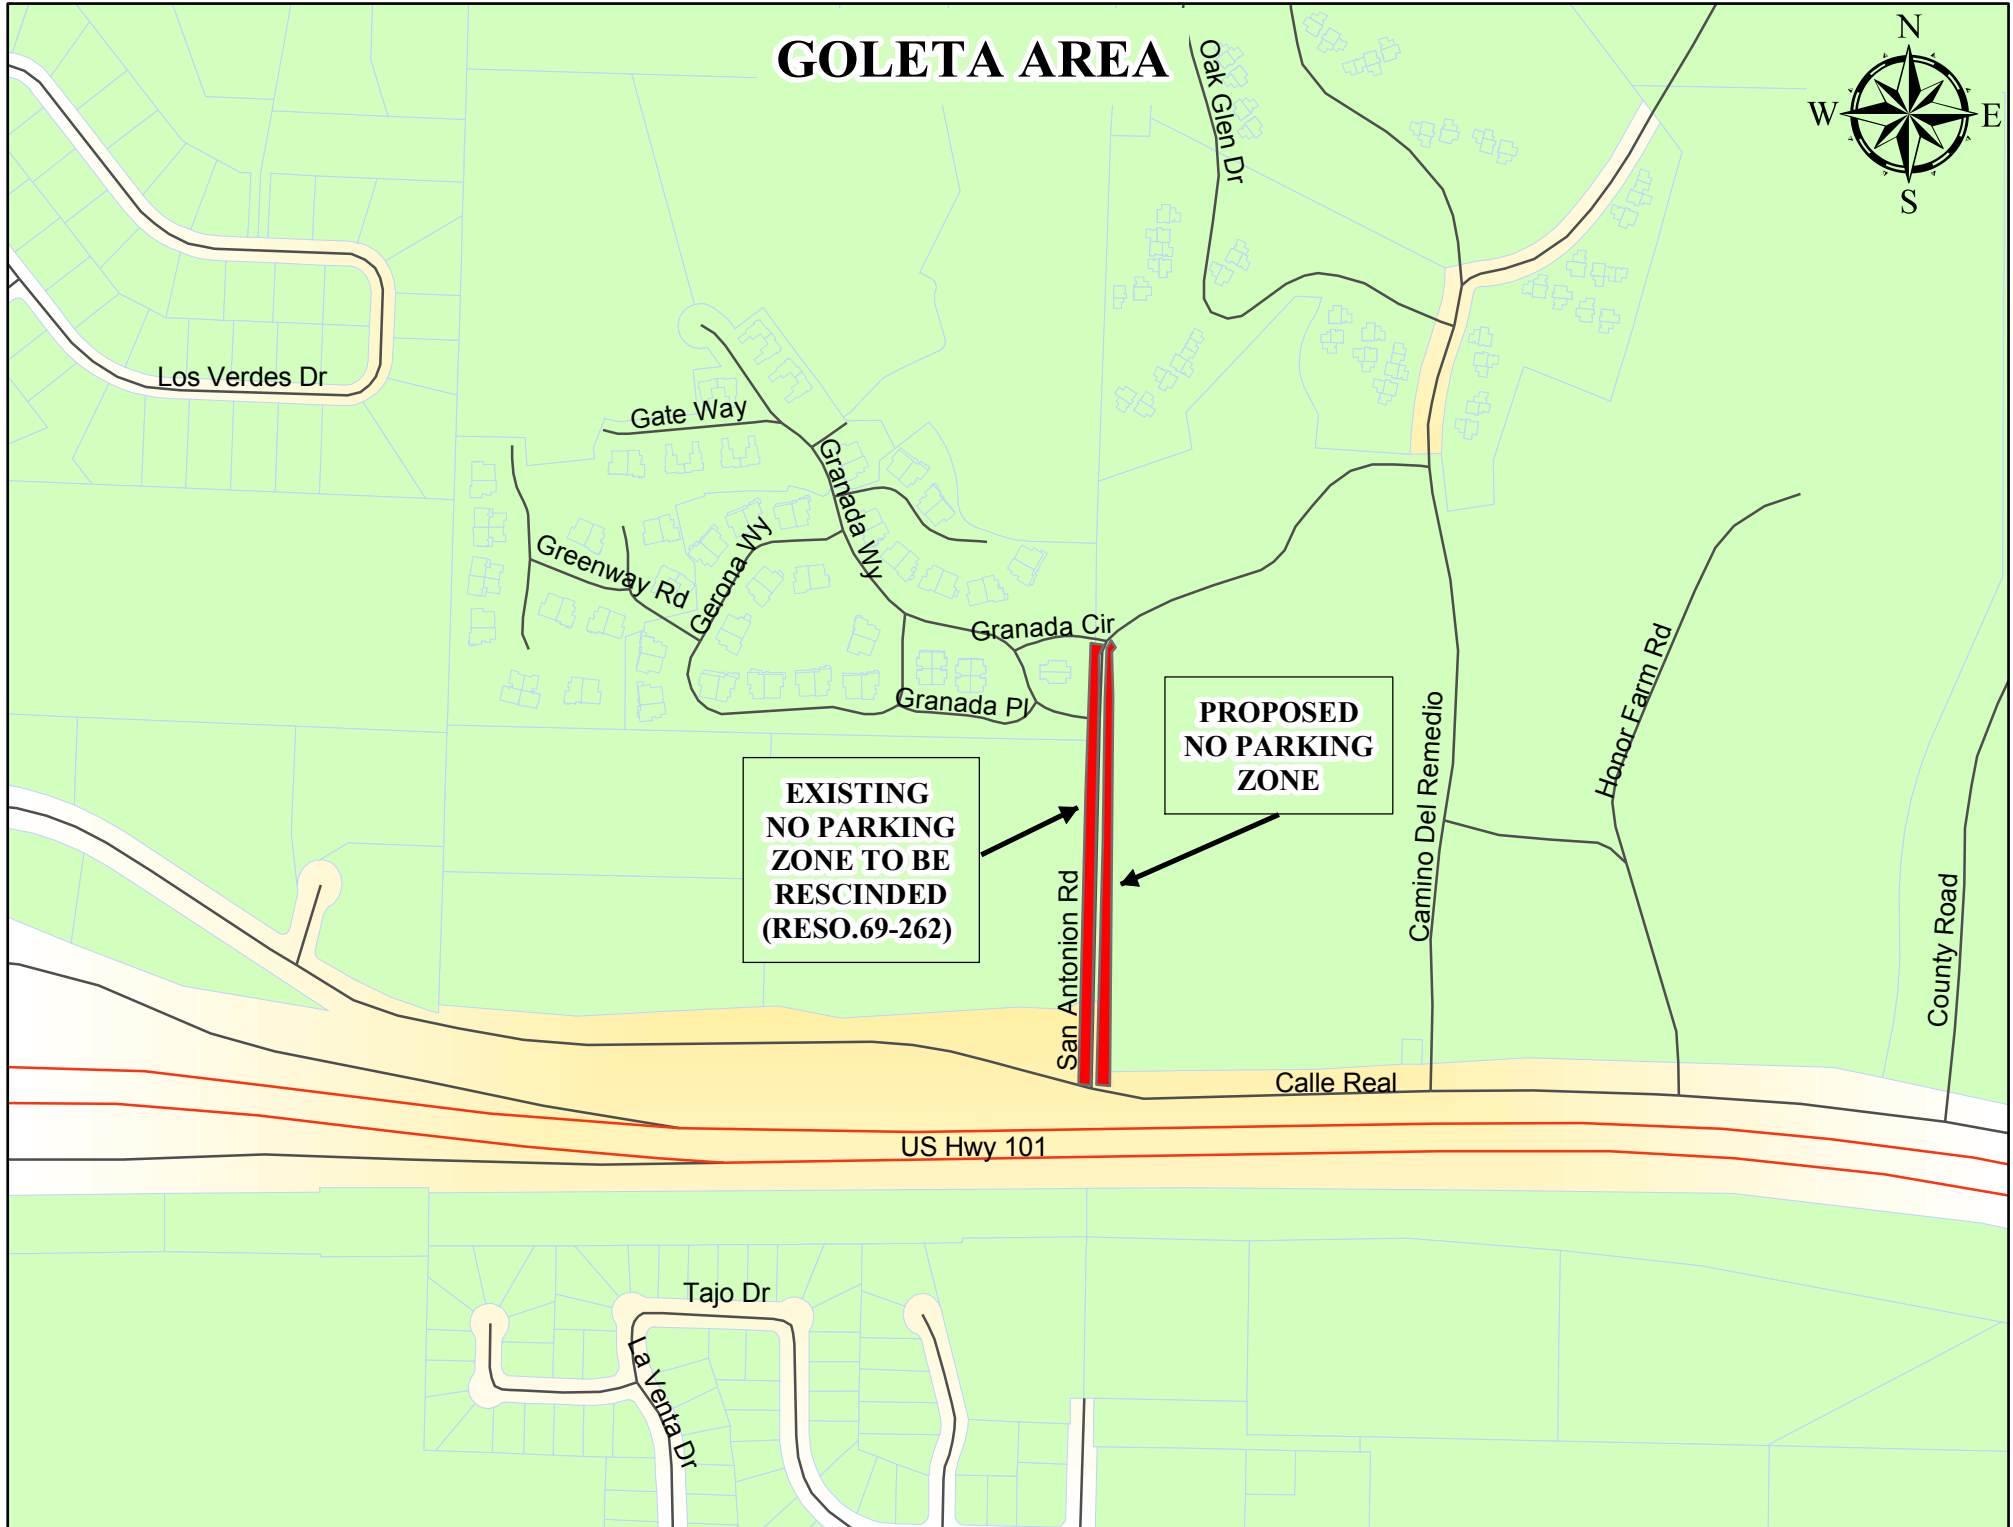

VANDENBERG VILLAGE AREA

**PROPOSED
NO PARKING
ZONE**

GOLETA AREA

Los Verdes Dr

Gate Way

Greenway Rd

Gerona Wy

Granada Wy

Granada Cir

Granada Pl

Oak Glen Dr

Camino Del Remedio

Honor Farm Rd

County Road

**EXISTING
NO PARKING
ZONE TO BE
RESCINDED
(RESO.69-262)**

**PROPOSED
NO PARKING
ZONE**

San Antonio Rd

Calle Real

US Hwy 101

Tajo Dr

La Venta Dr