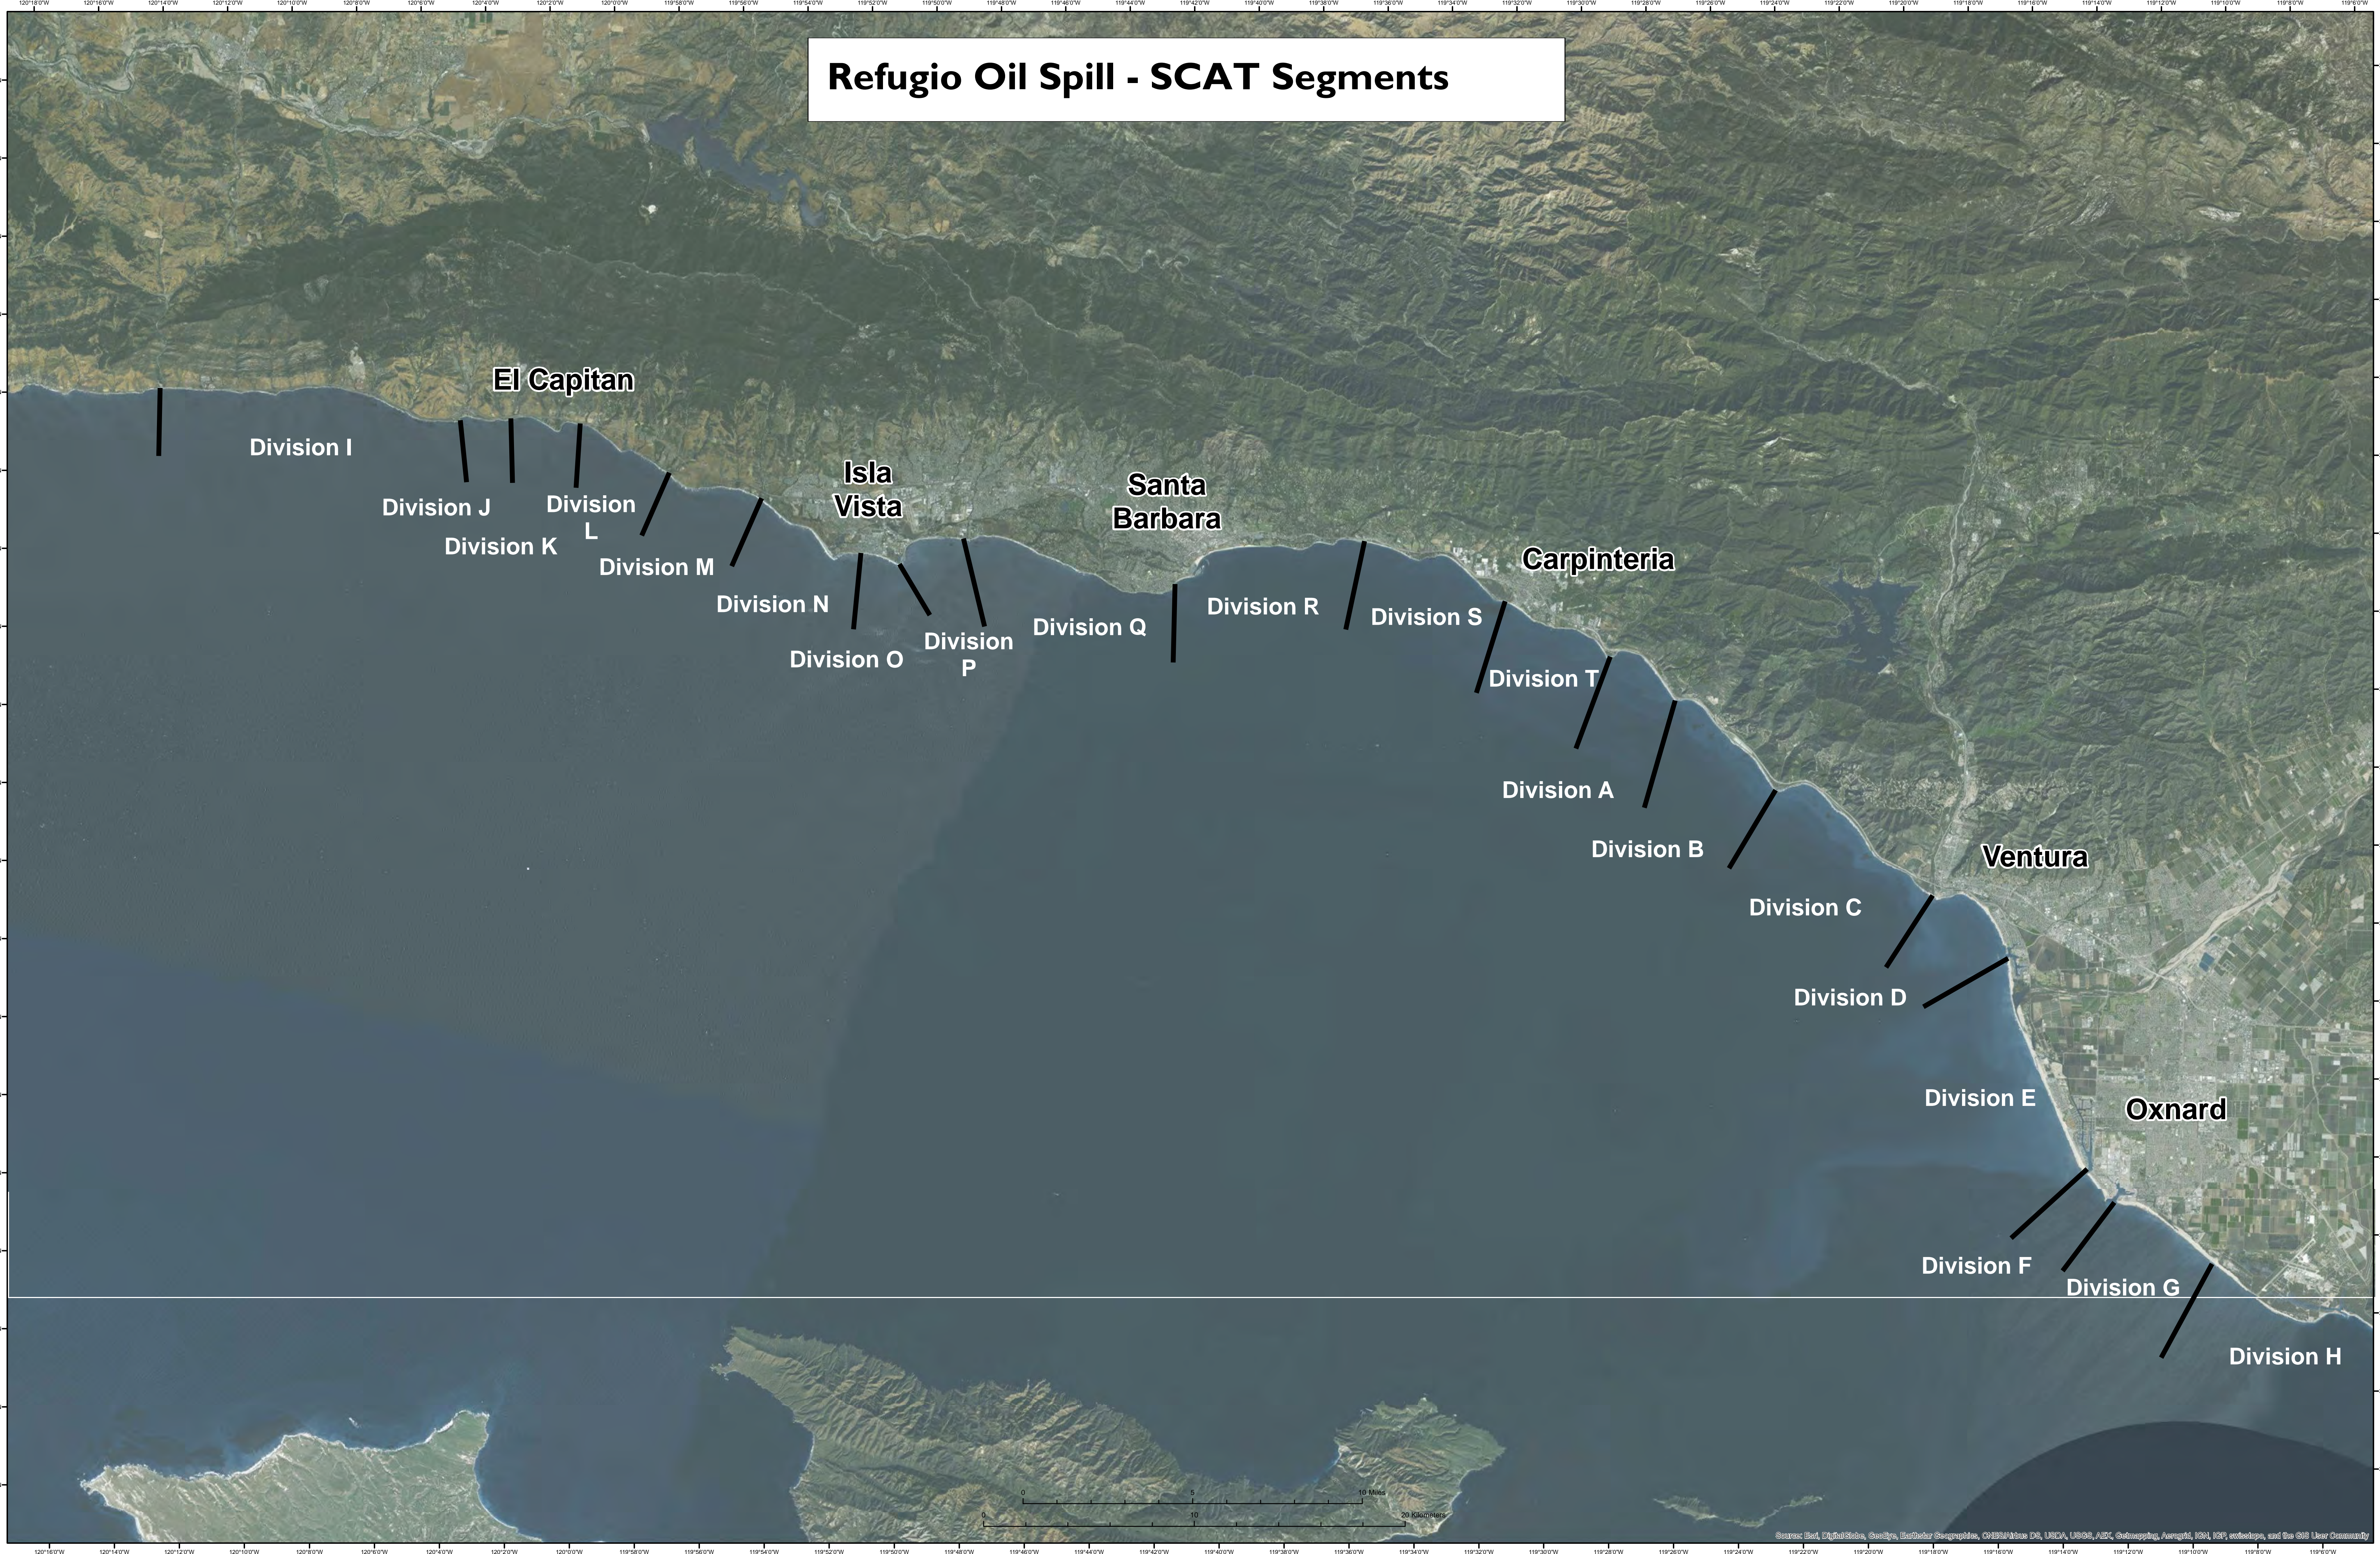

Refugio Oil Spill - SCAT Segments

Division I

Division J

Division K

Division L

Division M

Division N

Division O

Division P

Division Q

Division R

Division S

Division T

Division A

Division B

Division C

Division D

Division E

Division F

Division G

Division H

El Capitan

Isla Vista

Santa Barbara

Carpinteria

Ventura

Oxnard

Source: Esri, DigitalGlobe, GeoEye, Earthstar Geographics, CNES/Airbus DS, USDA, USGS, AeroGRID, IGN, SDF, eCognition, and the GIS User Community