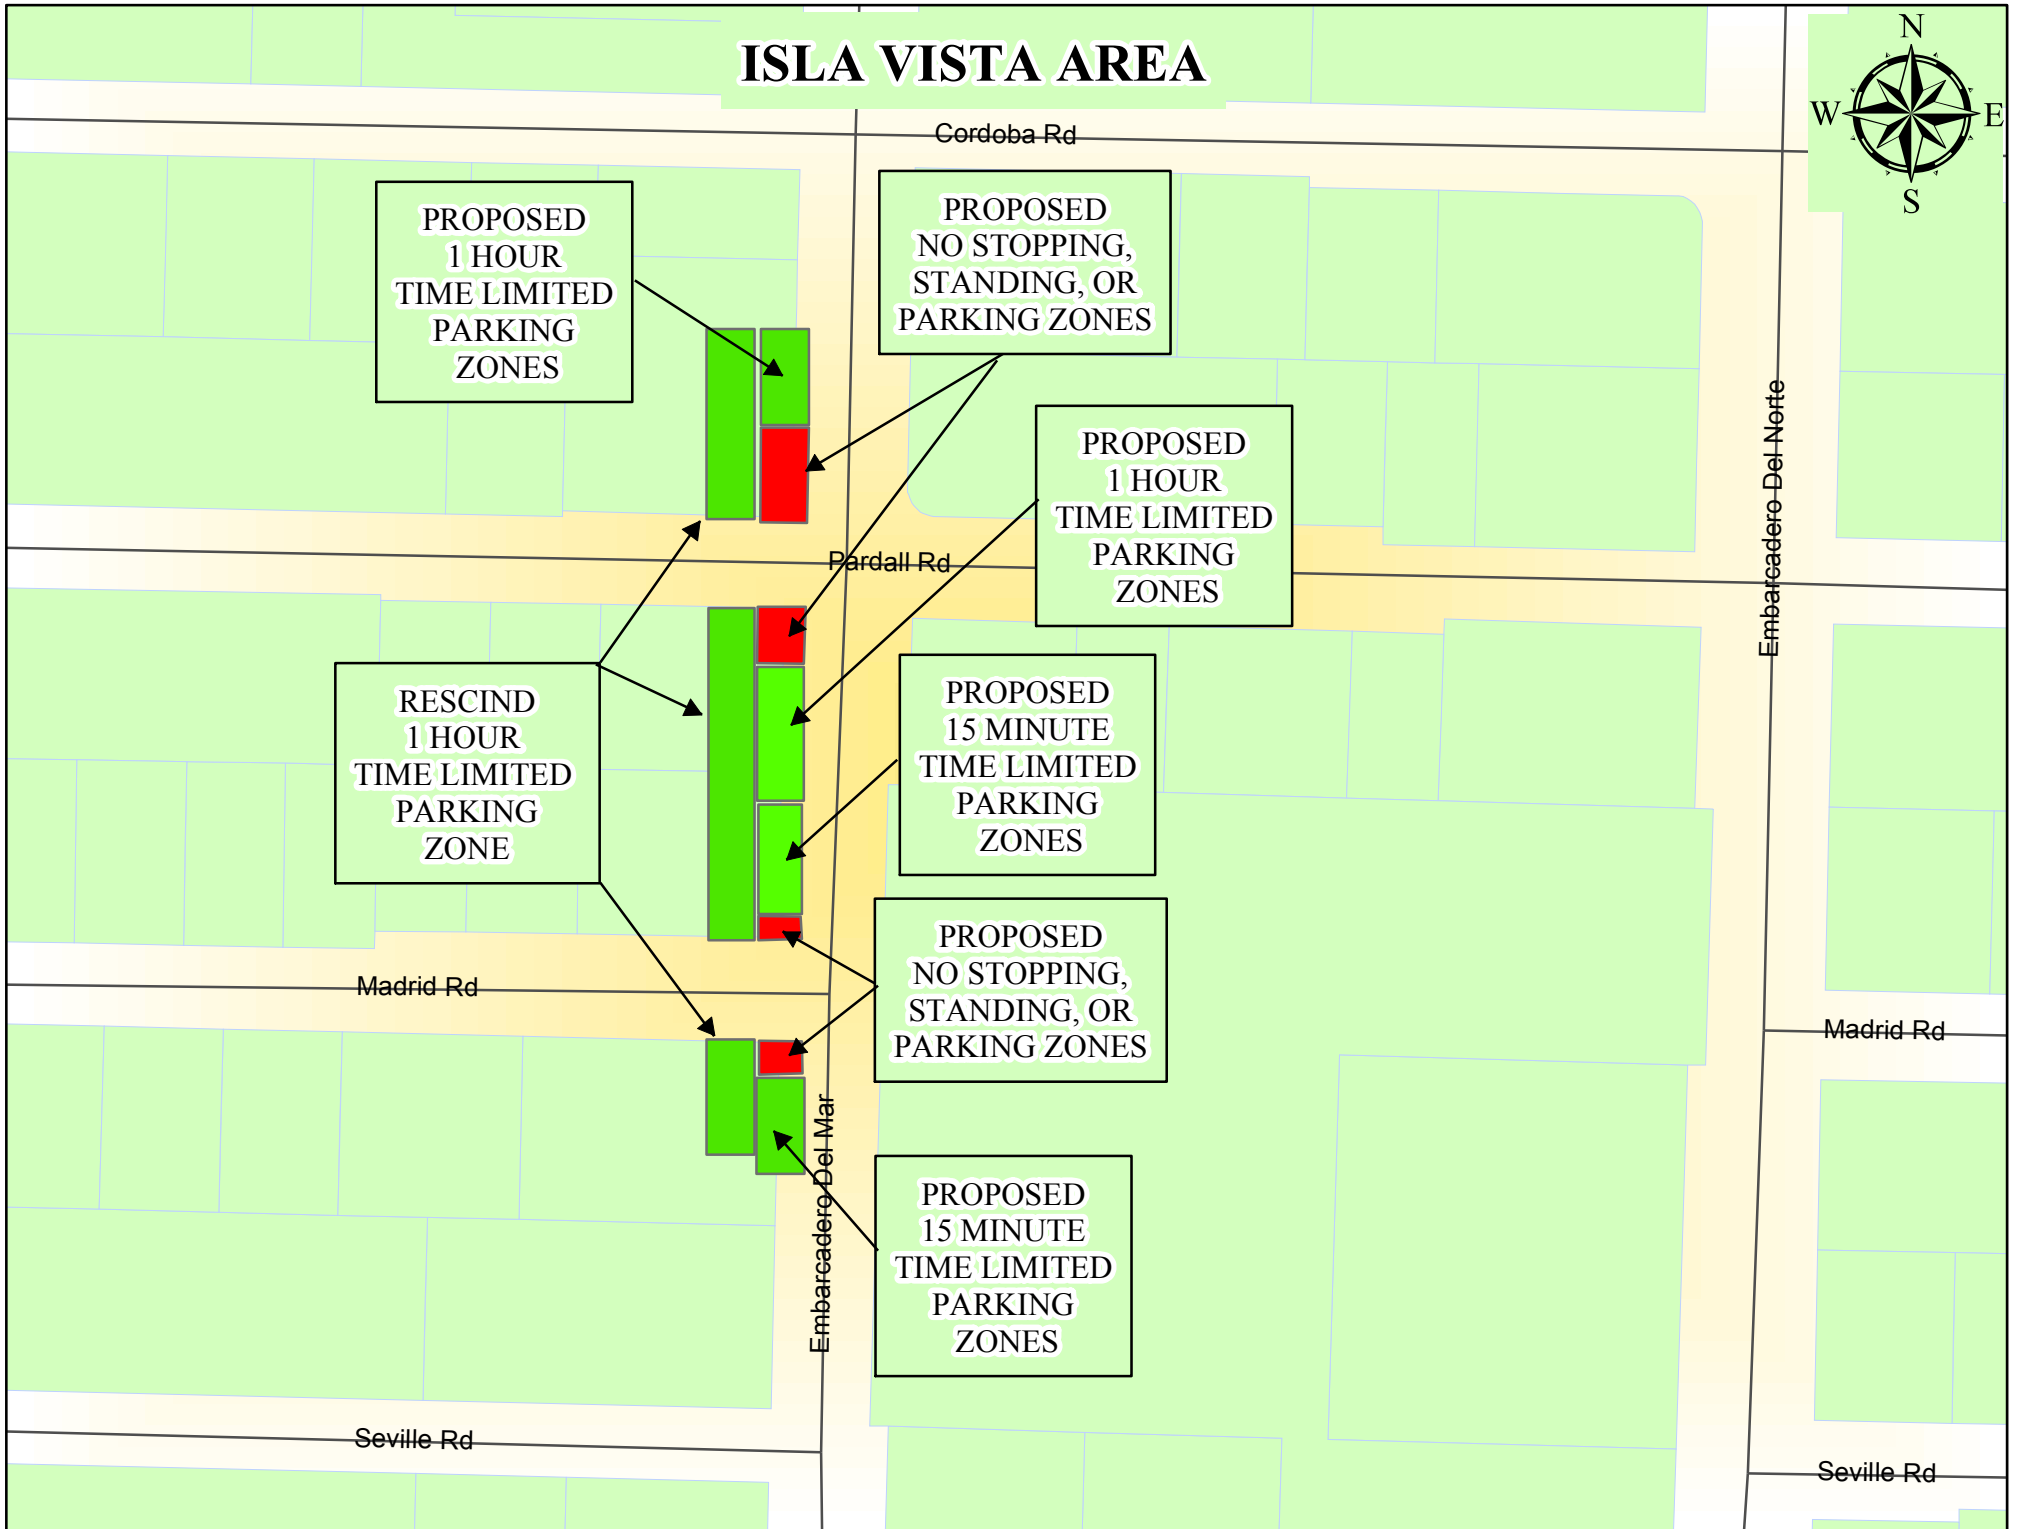

MONTECITO AREA

PROPOSED
NO PARKING
ZONE

ISLA VISTA AREA

PROPOSED
1 HOUR
TIME LIMITED
PARKING
ZONES

PROPOSED
NO STOPPING,
STANDING, OR
PARKING ZONES

PROPOSED
1 HOUR
TIME LIMITED
PARKING
ZONES

RESCIND
1 HOUR
TIME LIMITED
PARKING
ZONE

PROPOSED
15 MINUTE
TIME LIMITED
PARKING
ZONES

PROPOSED
NO STOPPING,
STANDING, OR
PARKING ZONES

PROPOSED
15 MINUTE
TIME LIMITED
PARKING
ZONES

Cordoba Rd

Pardall Rd

Madrid Rd

Embarcadero Del Norte

Madrid Rd

Embarcadero Del Mar

Seville Rd

Seville Rd

MONTECITO AREA

PROPOSED
NO PARKING
ZONES

EXISTING
NO PARKING
ZONES

NEW CUYAMA AREA

PROPOSED
NO PARKING
ZONE

Cebrian Ave

MONTECITO AREA

EXISTING
NO PARKING
ZONES

EXISTING
NO PARKING
ZONES

PROPOSED
NO PARKING
ZONE

EXISTING
NO PARKING
ZONES