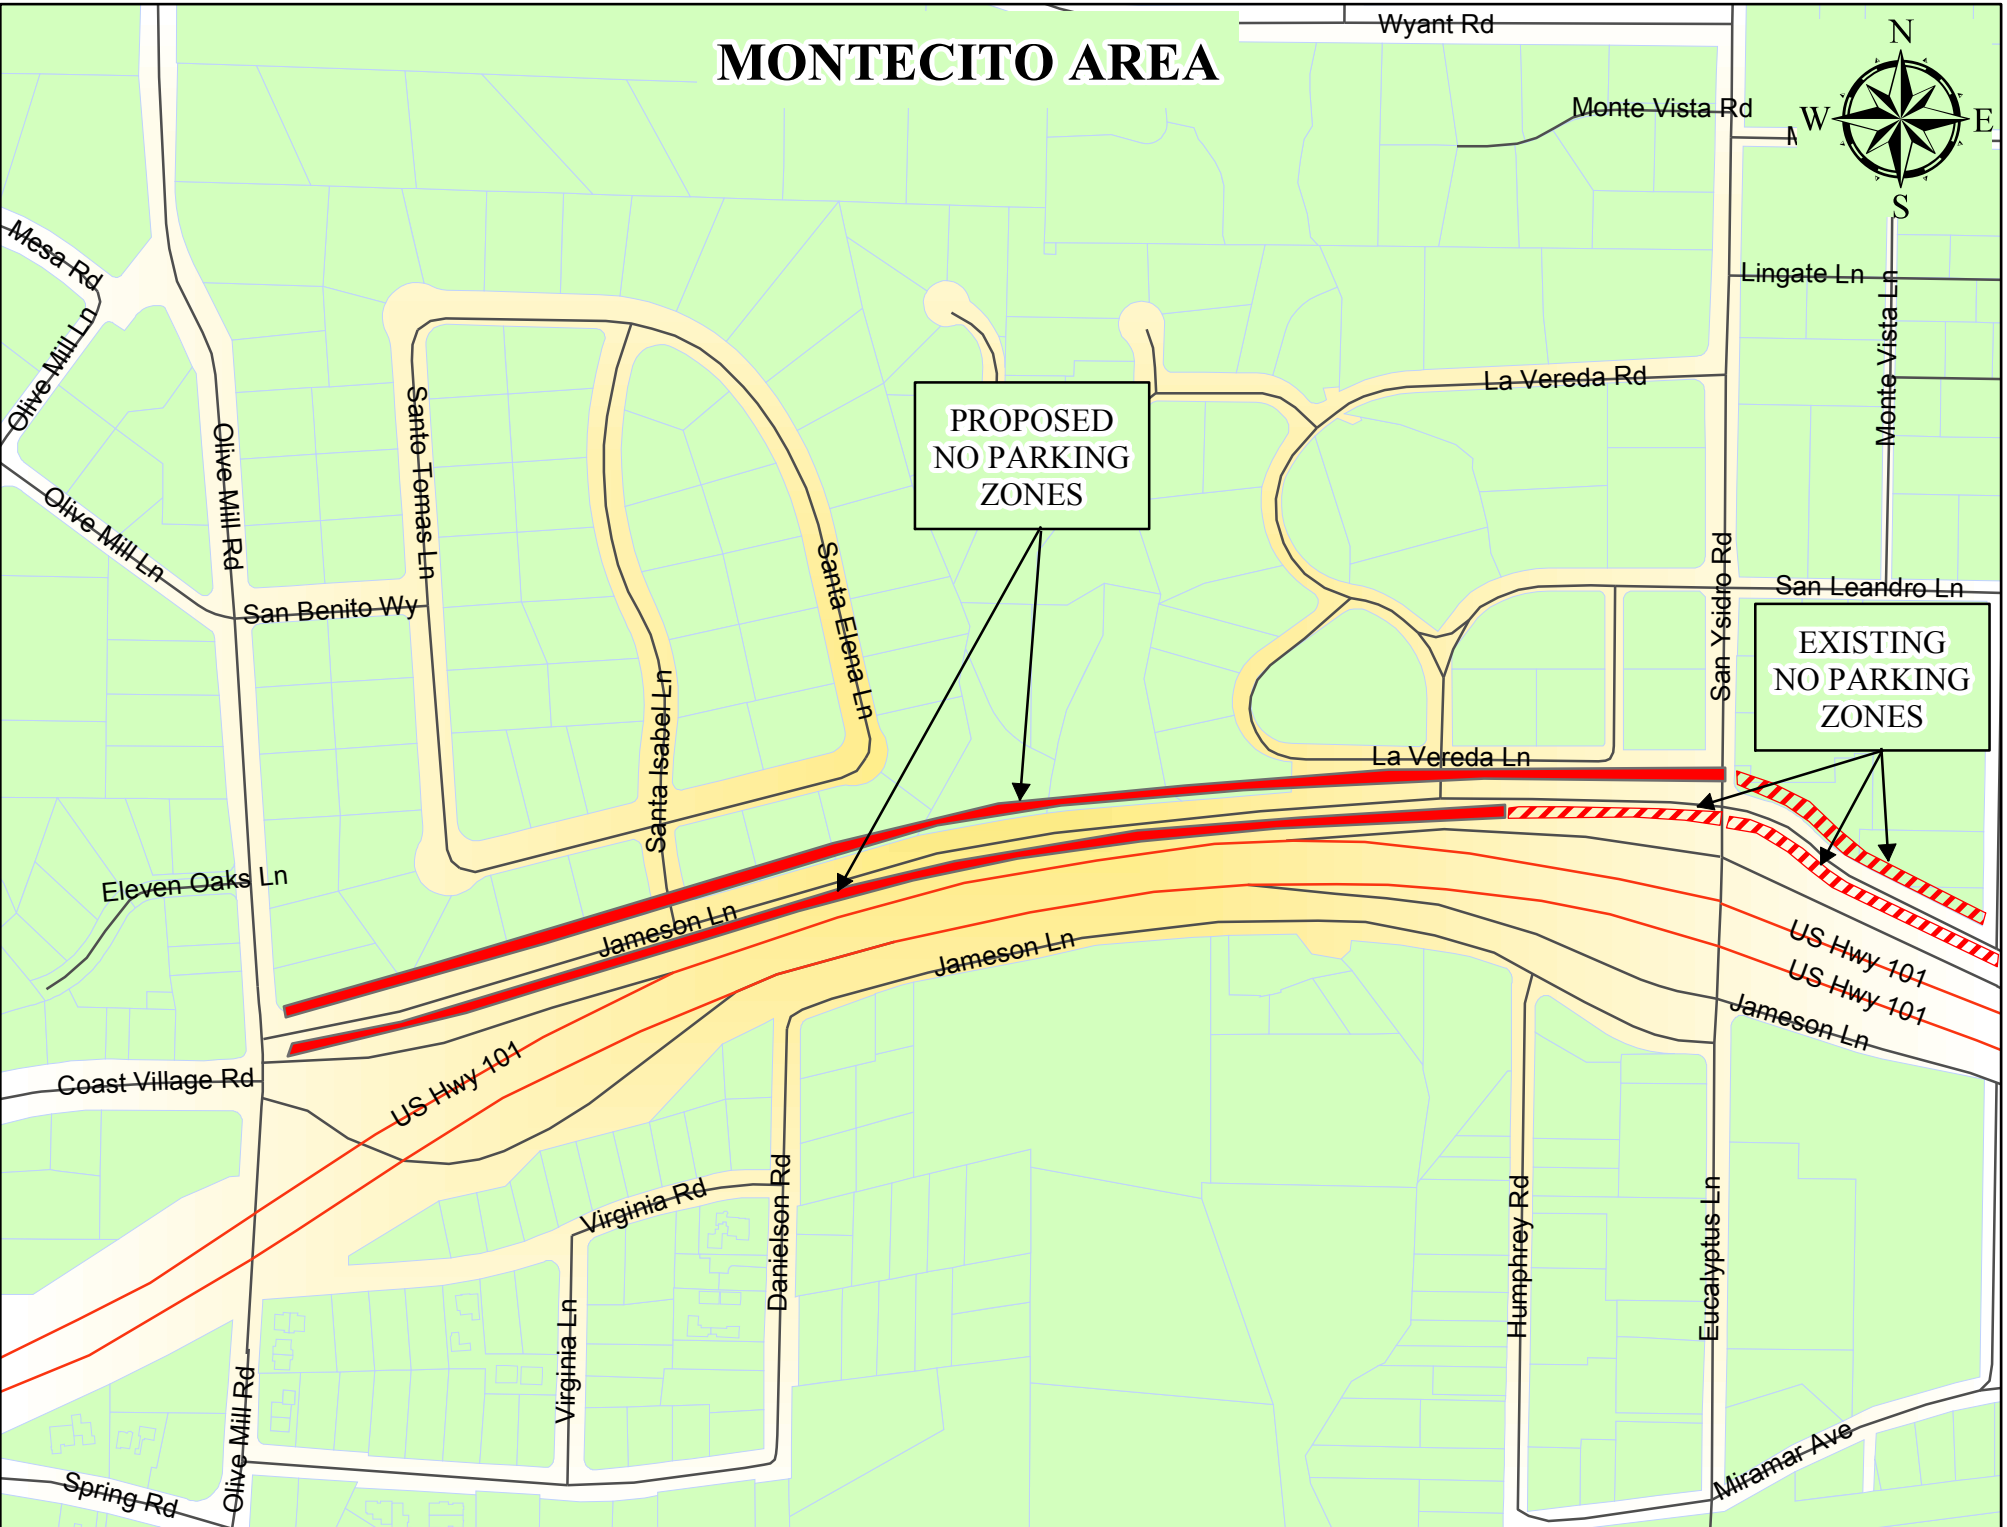

PROPOSED
15 MINUTE
TIME LIMITED
PARKING
ZONES

PROPOSED
NO STOPPING,
STANDING, OR
PARKING ZONES

PROPOSED
15 MINUTE
TIME LIMITED
PARKING
ZONES

Cordoba Rd

Pardall Rd

Madrid Rd

Embarcadero Del Norte

Madrid Rd

Embarcadero Del Mar

Seville Rd

Seville Rd

MONTECITO AREA

PROPOSED
NO PARKING
ZONES

EXISTING
NO PARKING
ZONES

NEW CUYAMA AREA

PROPOSED
NO PARKING
ZONE

Primero St

State Hwy 166

Caliente Ave

Pate Ave

Sisquoc St

Morales St

Hubbard Ave

Perkins Rd

Cebrian Ave

MONTECITO AREA

EXISTING
NO PARKING
ZONES

EXISTING
NO PARKING
ZONES

PROPOSED
NO PARKING
ZONE

EXISTING
NO PARKING
ZONES