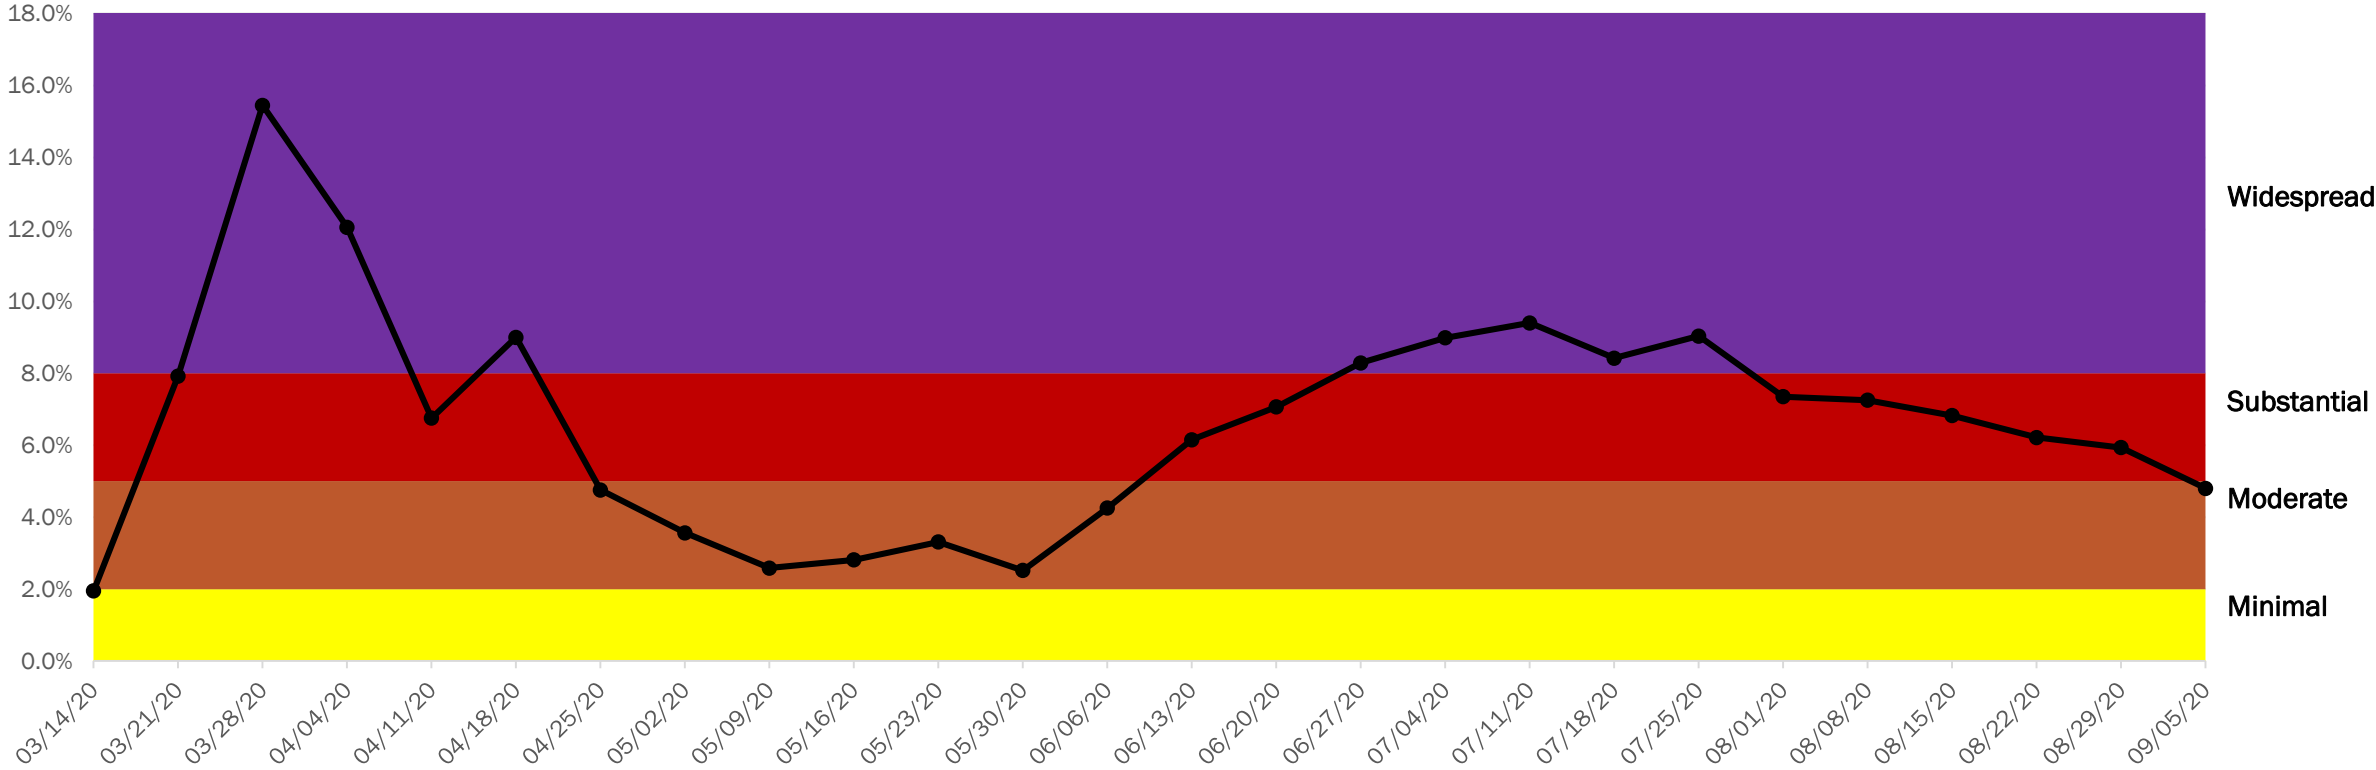

Testing Positivity Percent

Santa Barbara County 7-day Average Community Test Positivity Percent