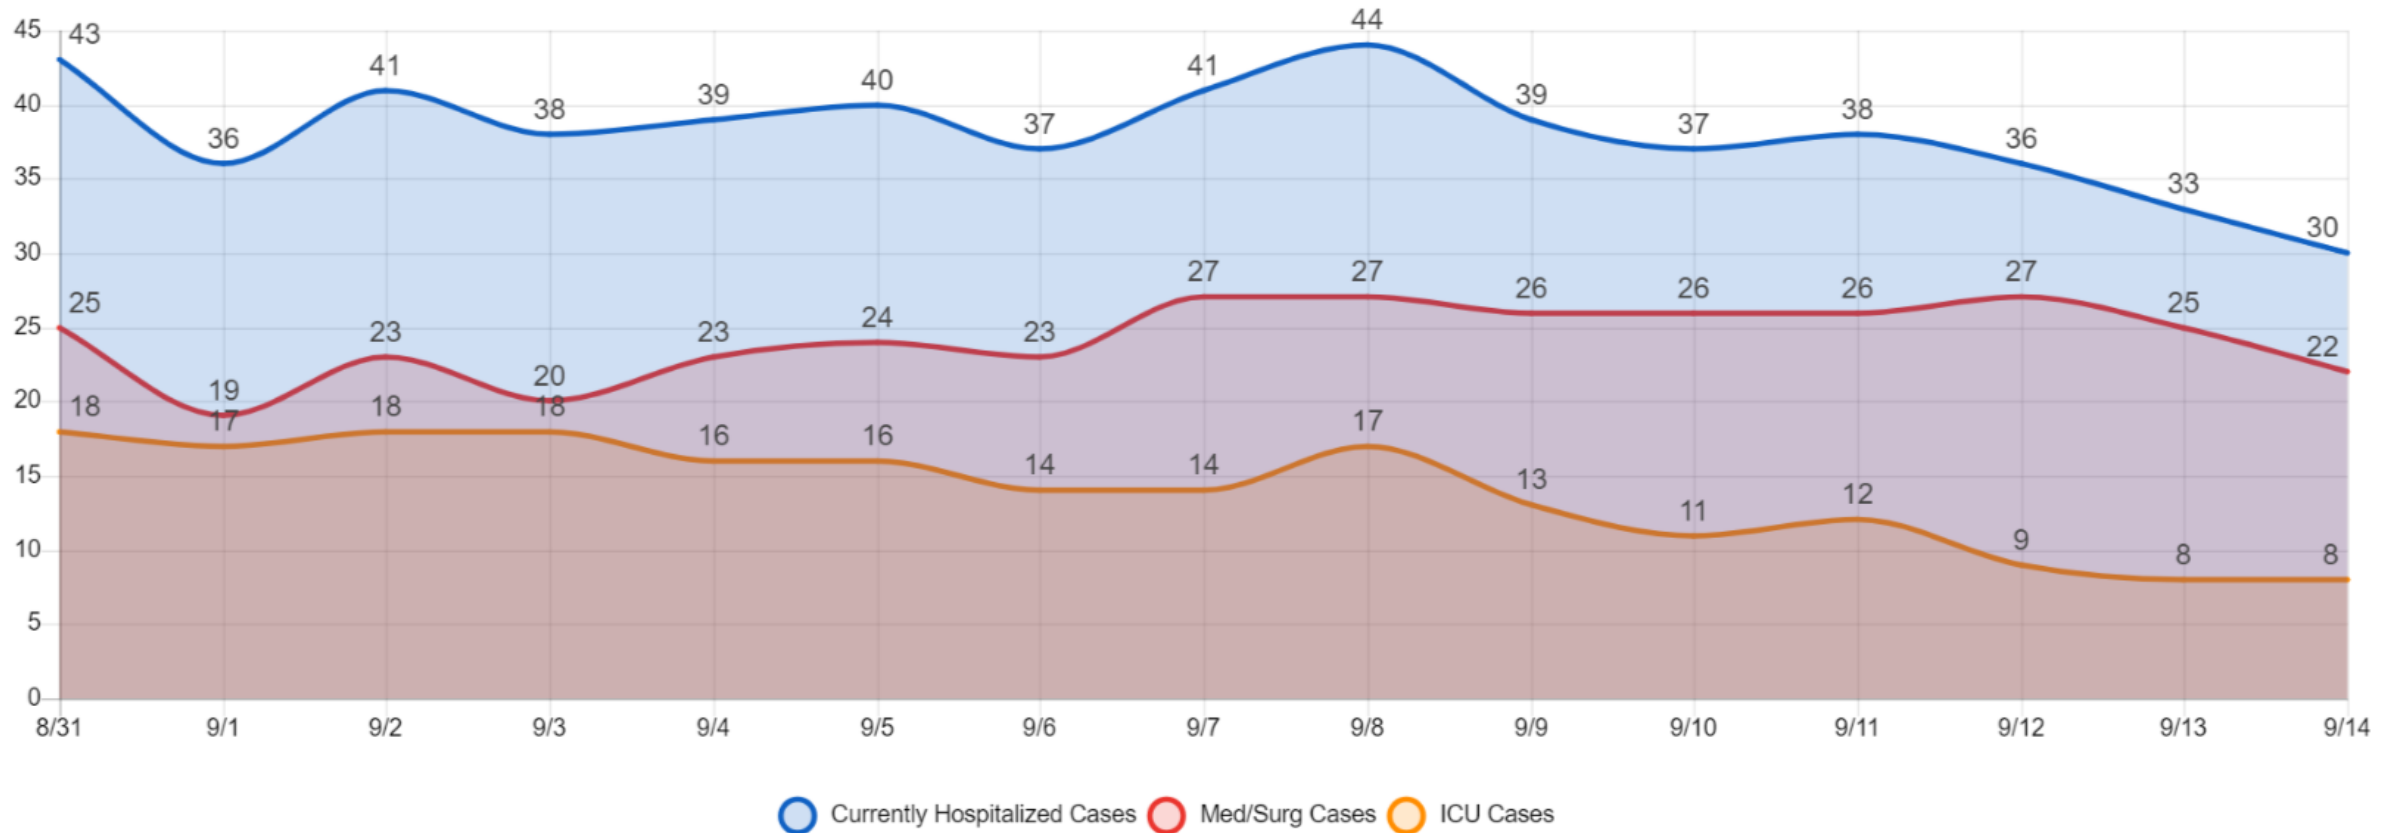

Santa Barbara County COVID-19 By The Numbers

COVID-19 HOSPITALIZATIONS