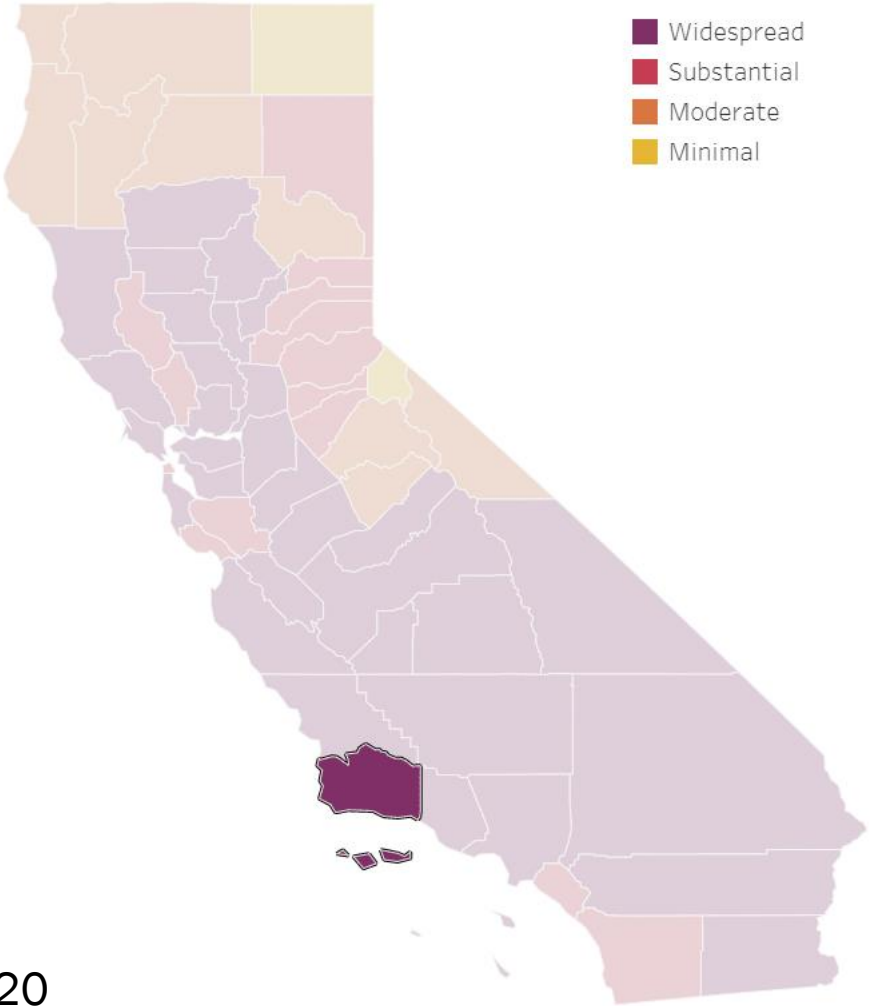

# Current Tier Assignment

## Santa Barbara County Metrics

New COVID-19 Positive cases per day per 100K

**9.1**

Adjusted case rate for tier assignment

**9.1**

Positivity Rate

**4.8%**

Data shown for week ending 9/05/20