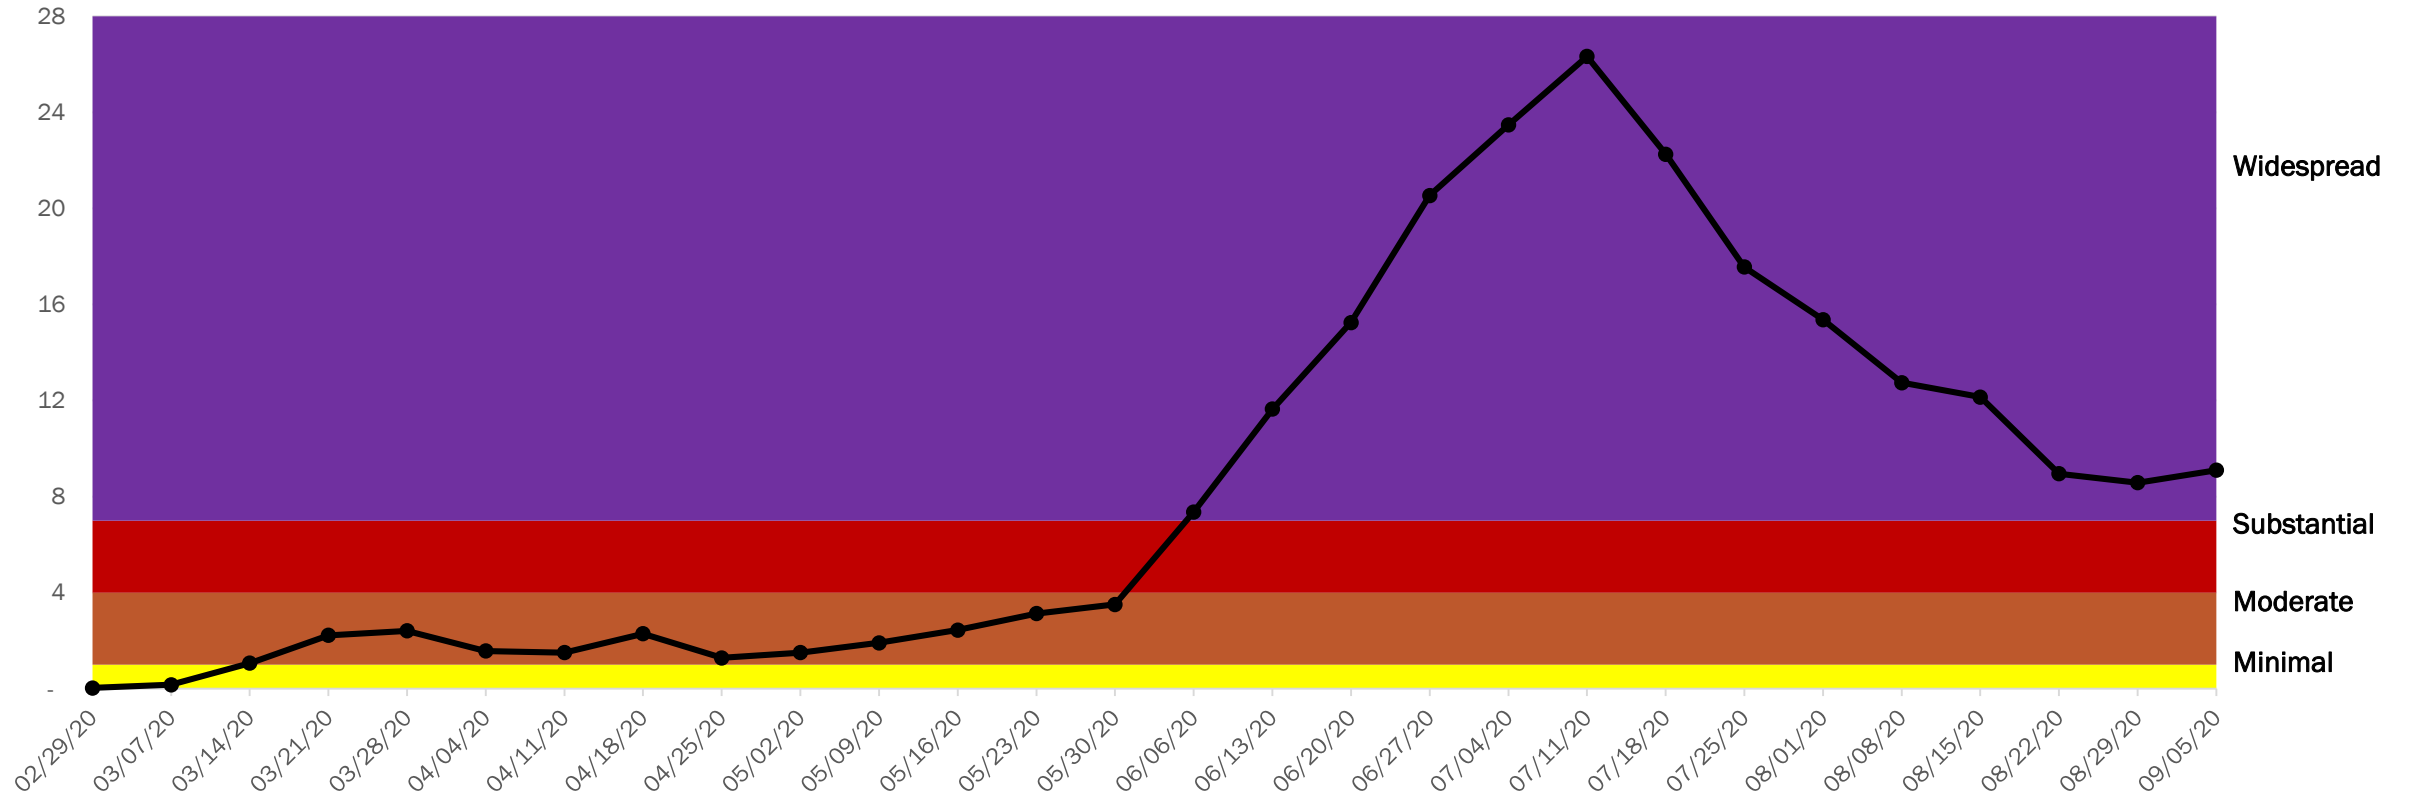

Unadjusted Case Rate

Santa Barbara County, 7-Day Average, Unadjusted Case Rate per 100,000 Community Residents

update on 9/11/20