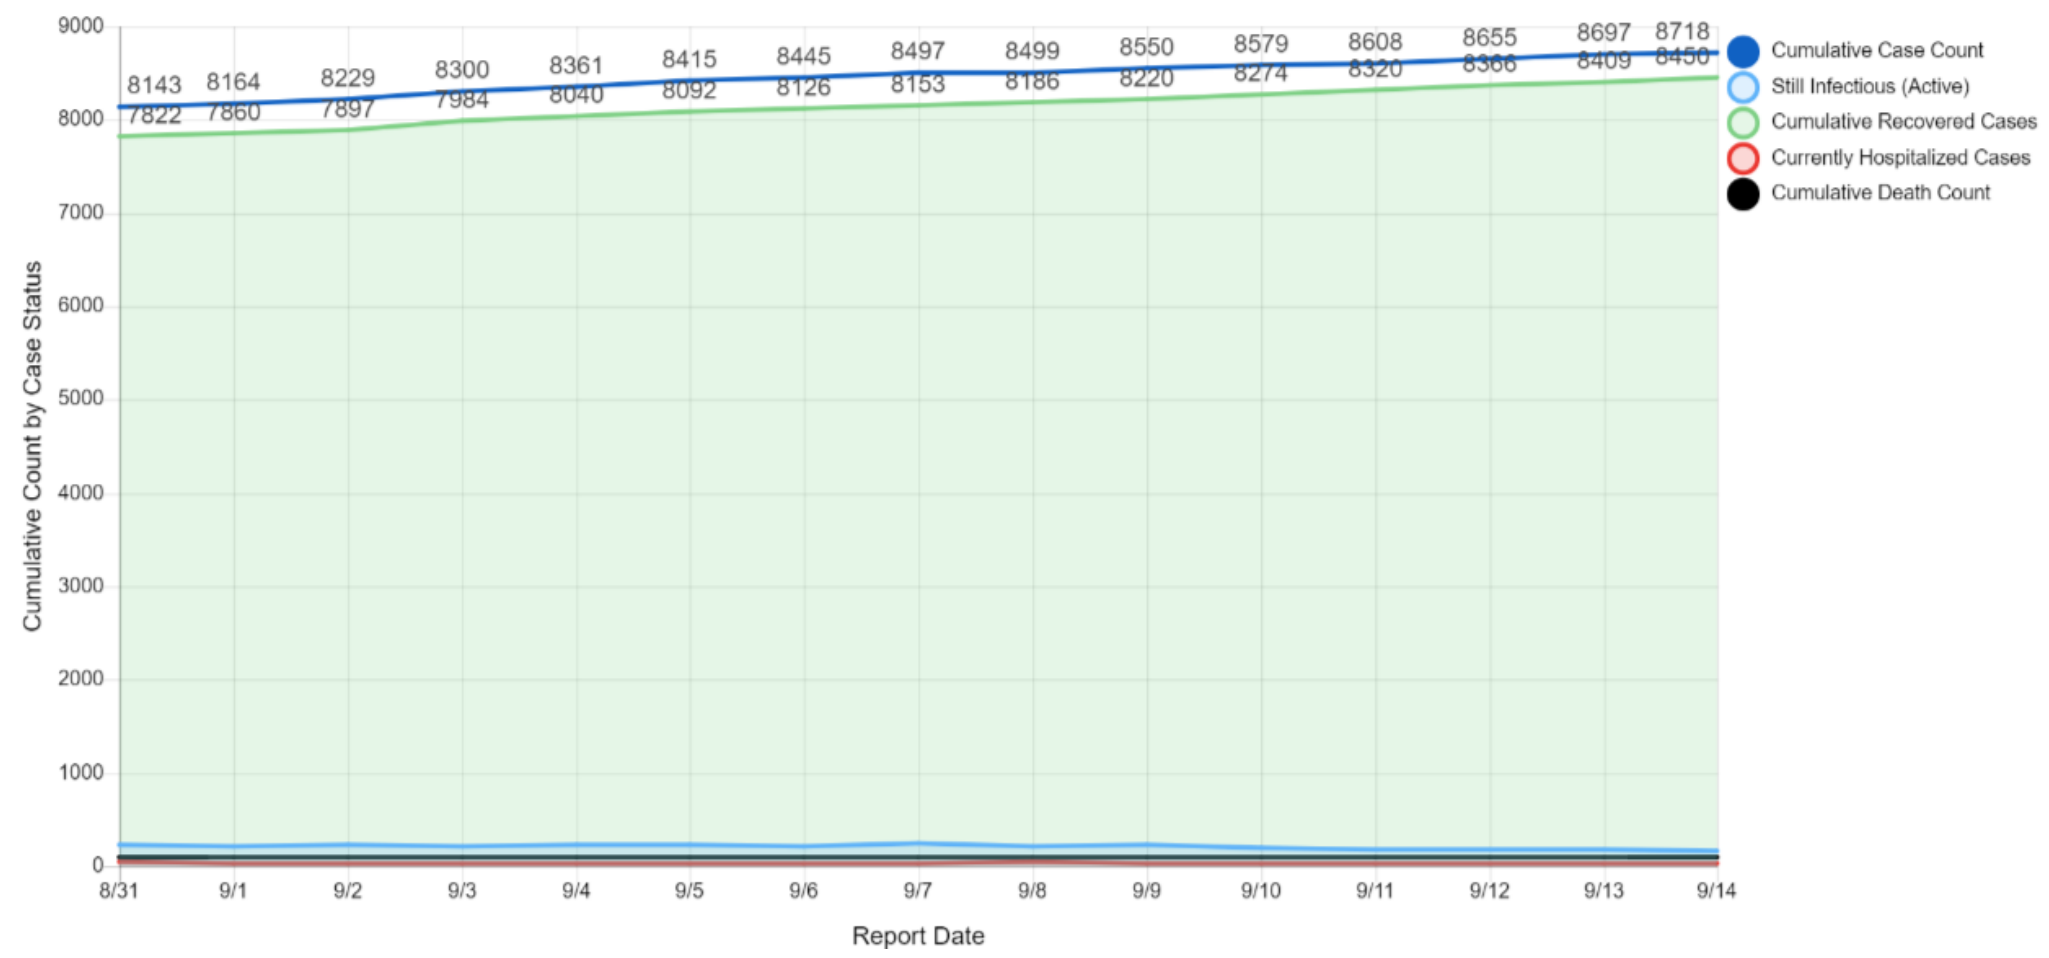

# Board of Supervisors The Novel Coronavirus (COVID-19)

Sep 15, 2020

# Briefing Topics

- SBC COVID-19 data
- Blueprint for a safer economy
- School waivers

# Santa Barbara County COVID-19 By The Numbers

CUMULATIVE CASE STATUS REPORTED AS OF TODAY

# Santa Barbara County COVID-19 By The Numbers

7-DAY ROLLING SUM OF NEW CASES BY AREA