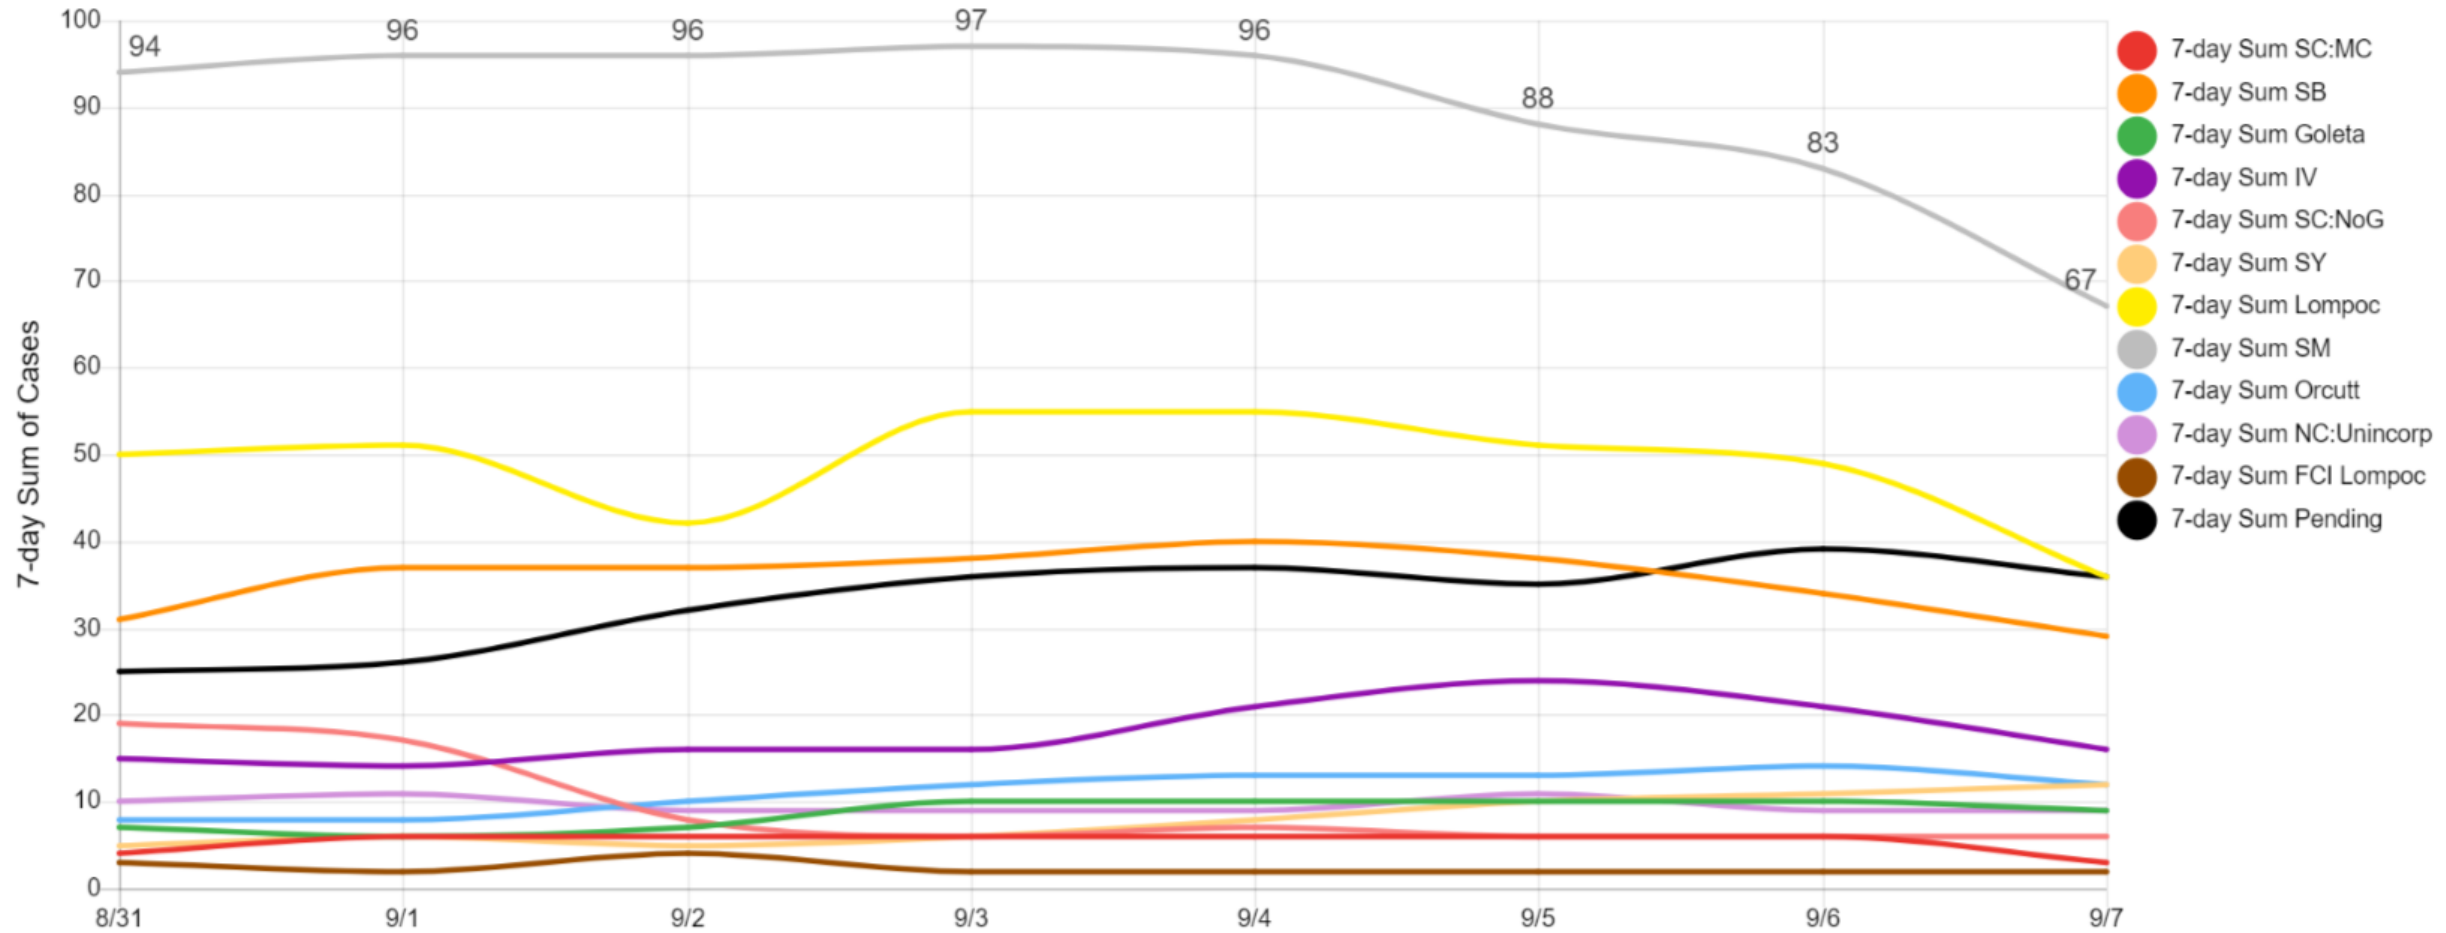

# Briefing Topics

- SBC COVID-19 data
- Blueprint for a safer economy
- School waivers

# Santa Barbara County COVID-19 By The Numbers

CUMULATIVE CASE STATUS REPORTED AS OF TODAY

# Santa Barbara County COVID-19 By The Numbers

7-DAY ROLLING SUM OF NEW CASES BY AREA