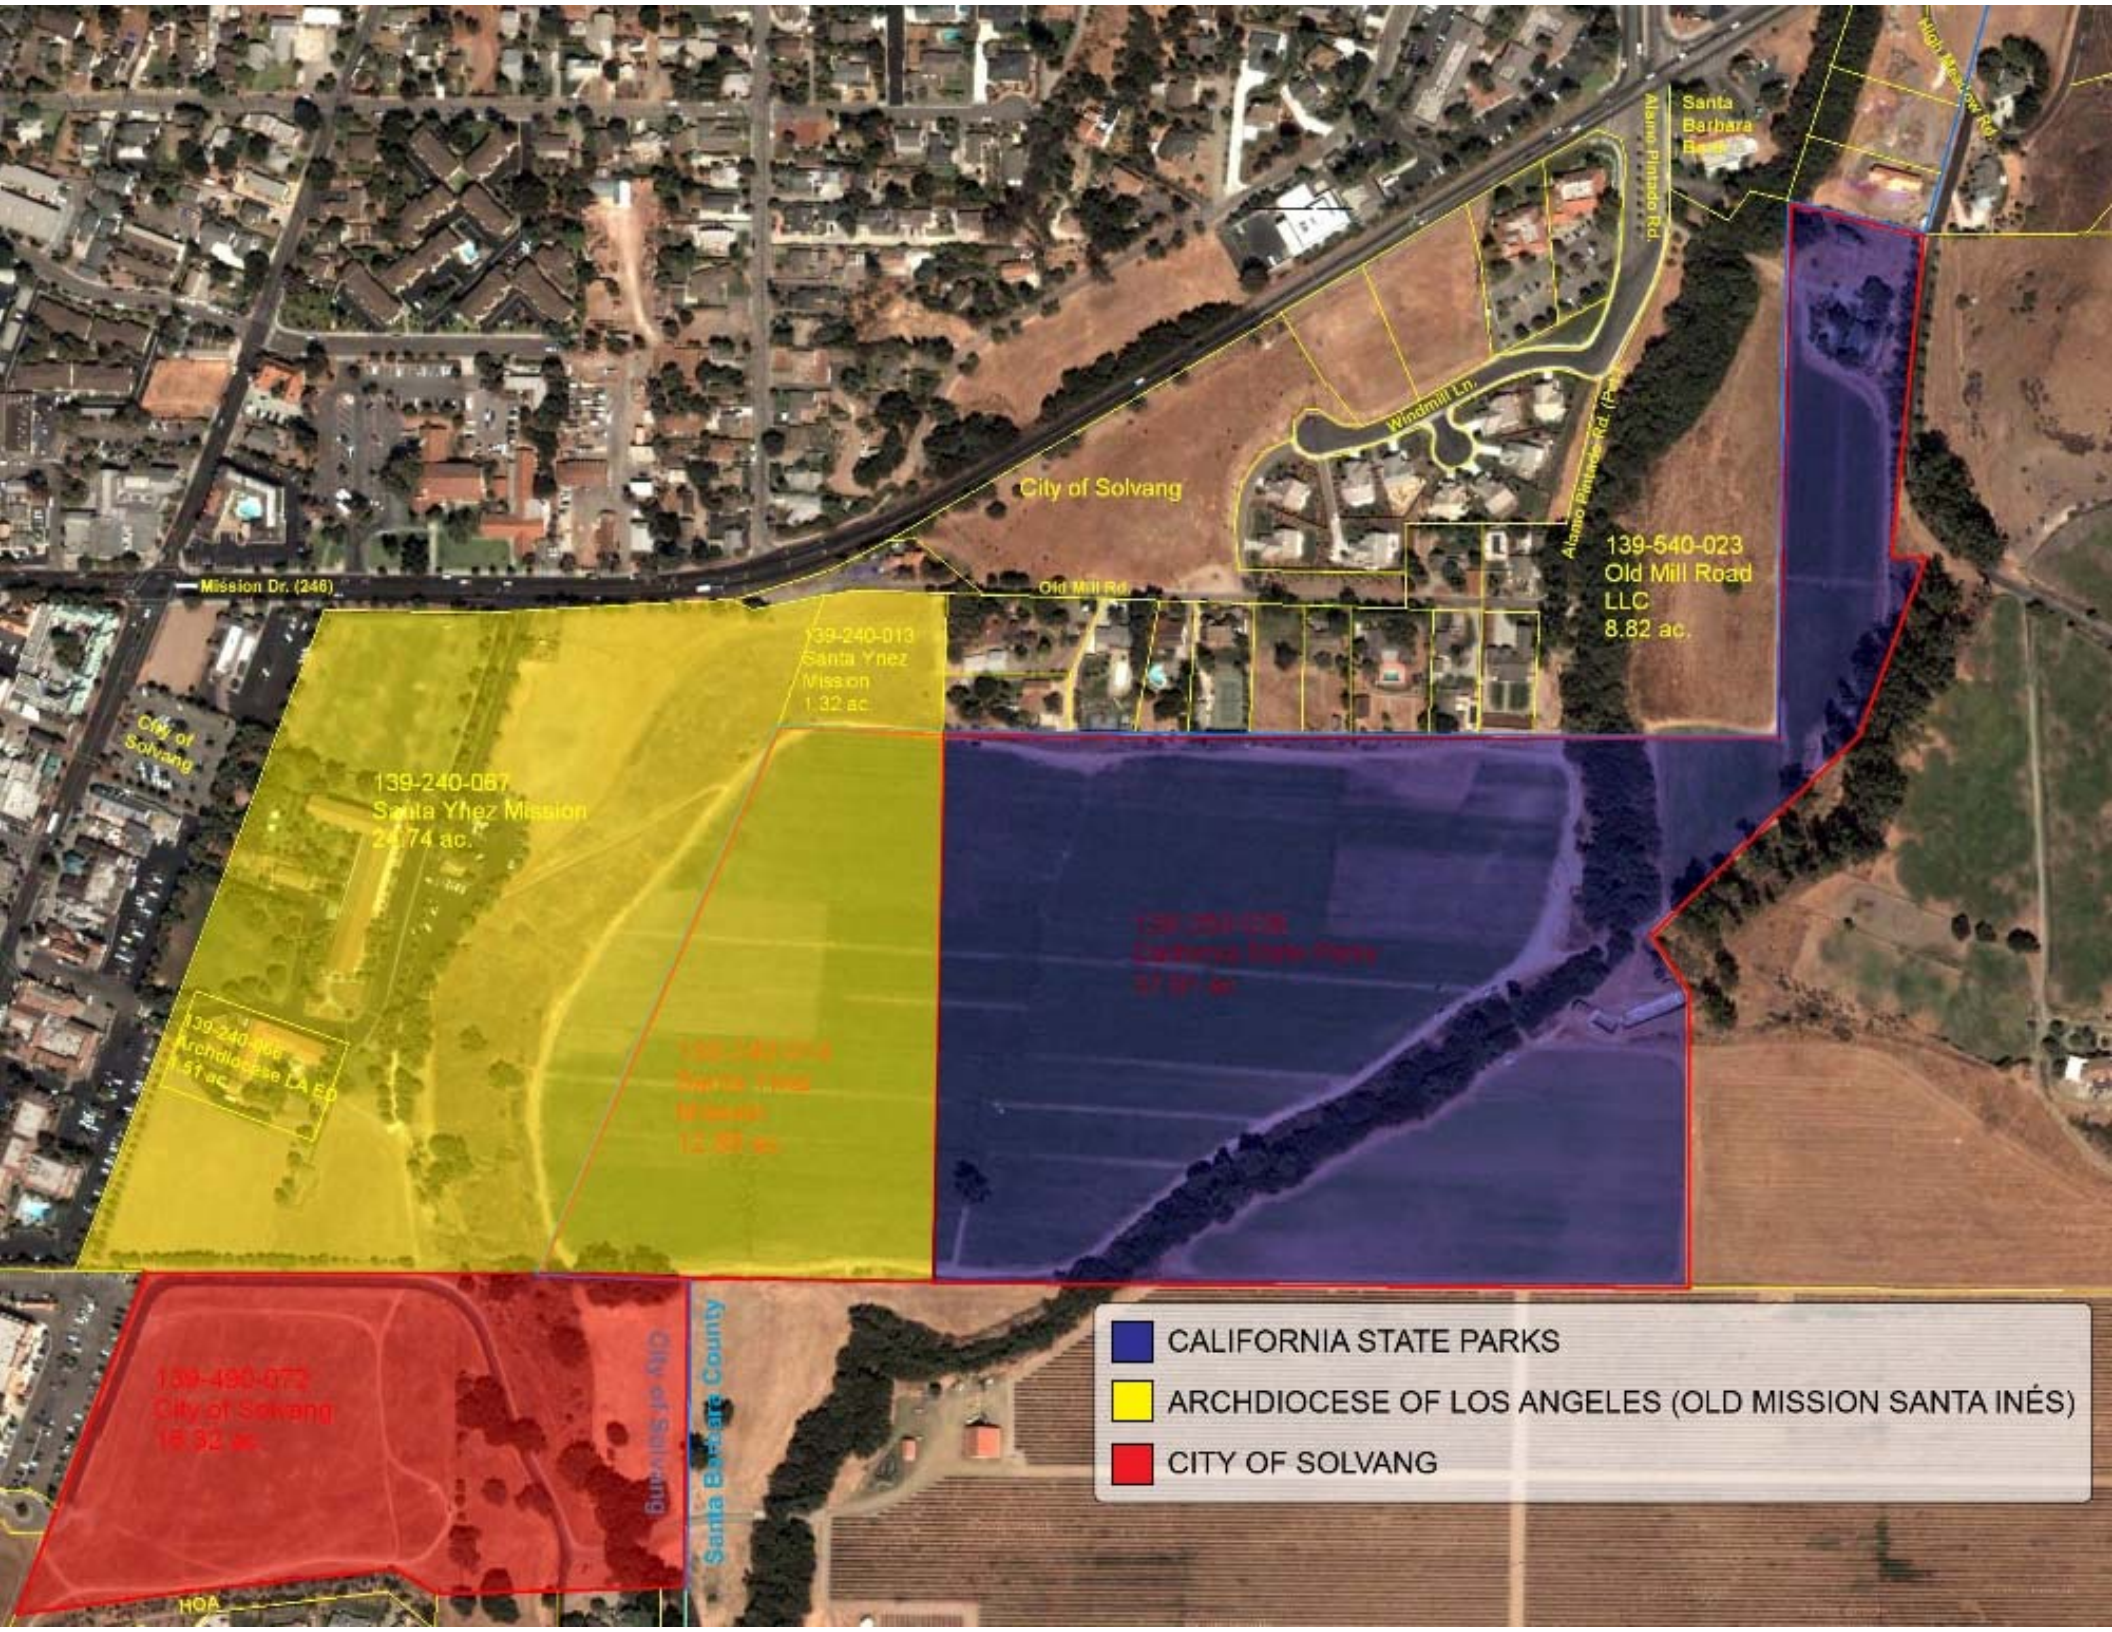

Santa Barbara Blvd

Alamo Pintado Rd

Highway 101

Woodmill Ln.

City of Solvang

Old Mill Rd.

Mission Dr. (248)

139-540-023
Old Mill Road
LLC
8.82 ac.

139-240-013
Santa Ynez
Mission
1.32 ac.

139-240-067
Santa Ynez Mission
24.74 ac.

City of Solvang

139-240-066
Archdiocese LA Ed
1.51 ac.

139-240-068
Santa Ynez
12.89 ac.

139-240-028
California State Parks
27.87 ac.

139-490-073
City of Solvang
18.32 ac.

City of Solvang

Santa Barbara County

HOA

- CALIFORNIA STATE PARKS
- ARCHDIOCESE OF LOS ANGELES (OLD MISSION SANTA INÉS)
- CITY OF SOLVANG