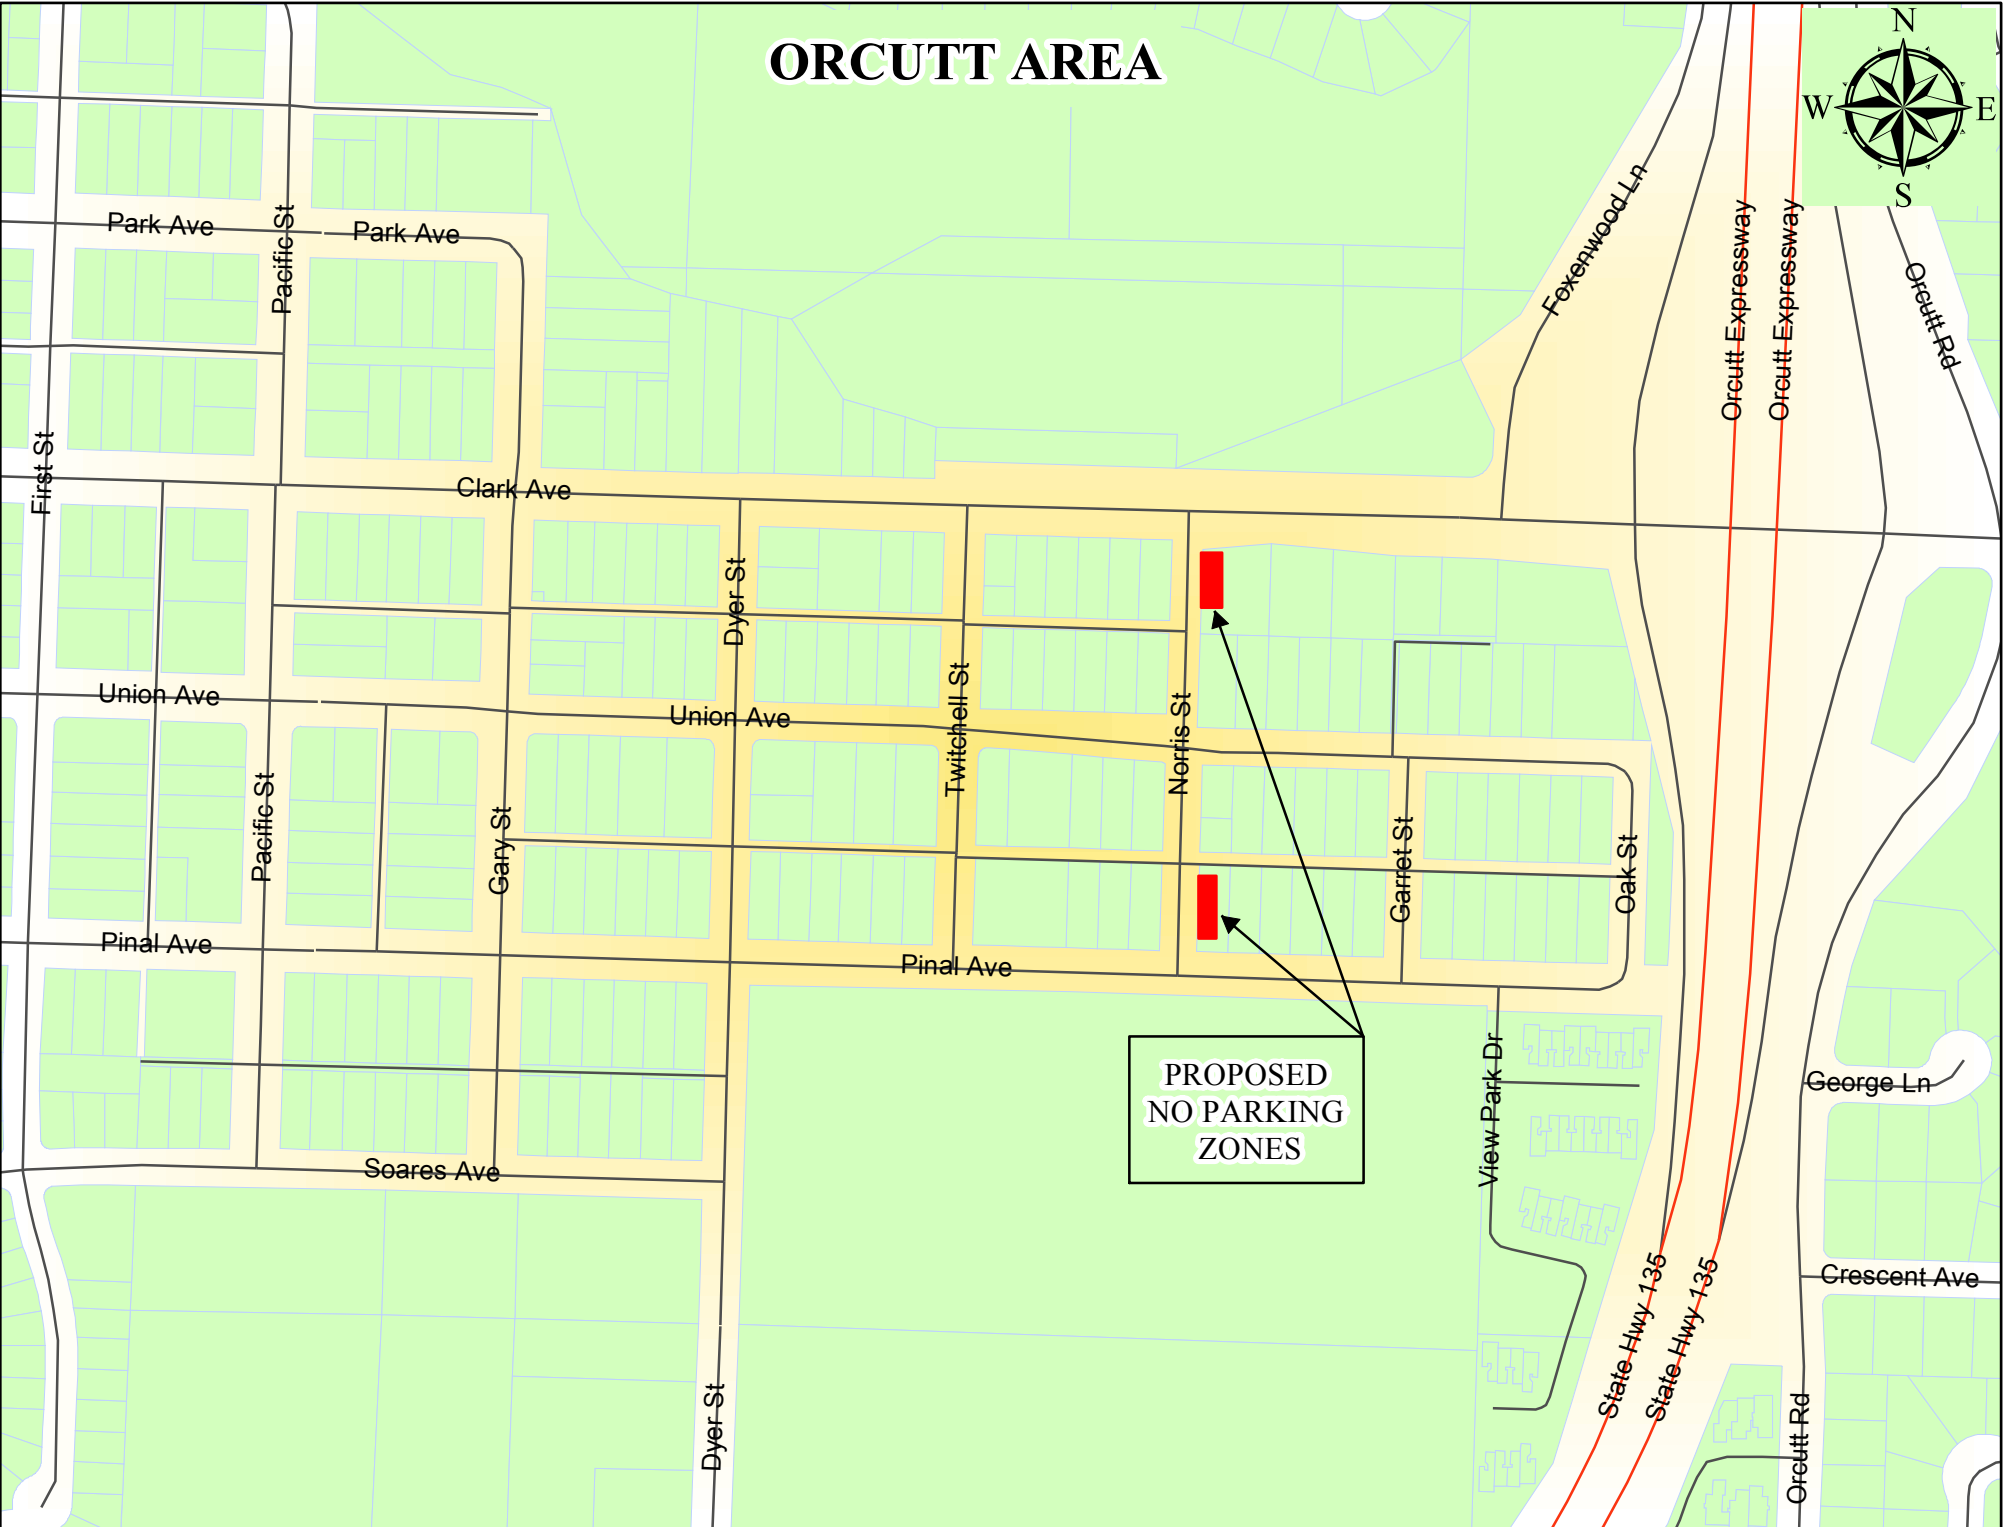

VANDENBERG VILLAGE AREA

PROPOSED
NO PARKING
ZONE

MONTECITO AREA

ISLA VISTA AREA

RESCIND
NO PARKING
ZONES

PROPOSED
NO PARKING
ZONE

PROPOSED
LOADING
ZONE

RESCIND
TIME
LIMITED
PARKING
ZONE

PROPOSED
NO PARKING
ZONE

PROPOSED
TIME
LIMITED
PARKING
ZONE

RESCIND
NO PARKING
ZONES

ORCUTT AREA

PROPOSED
NO PARKING
ZONES