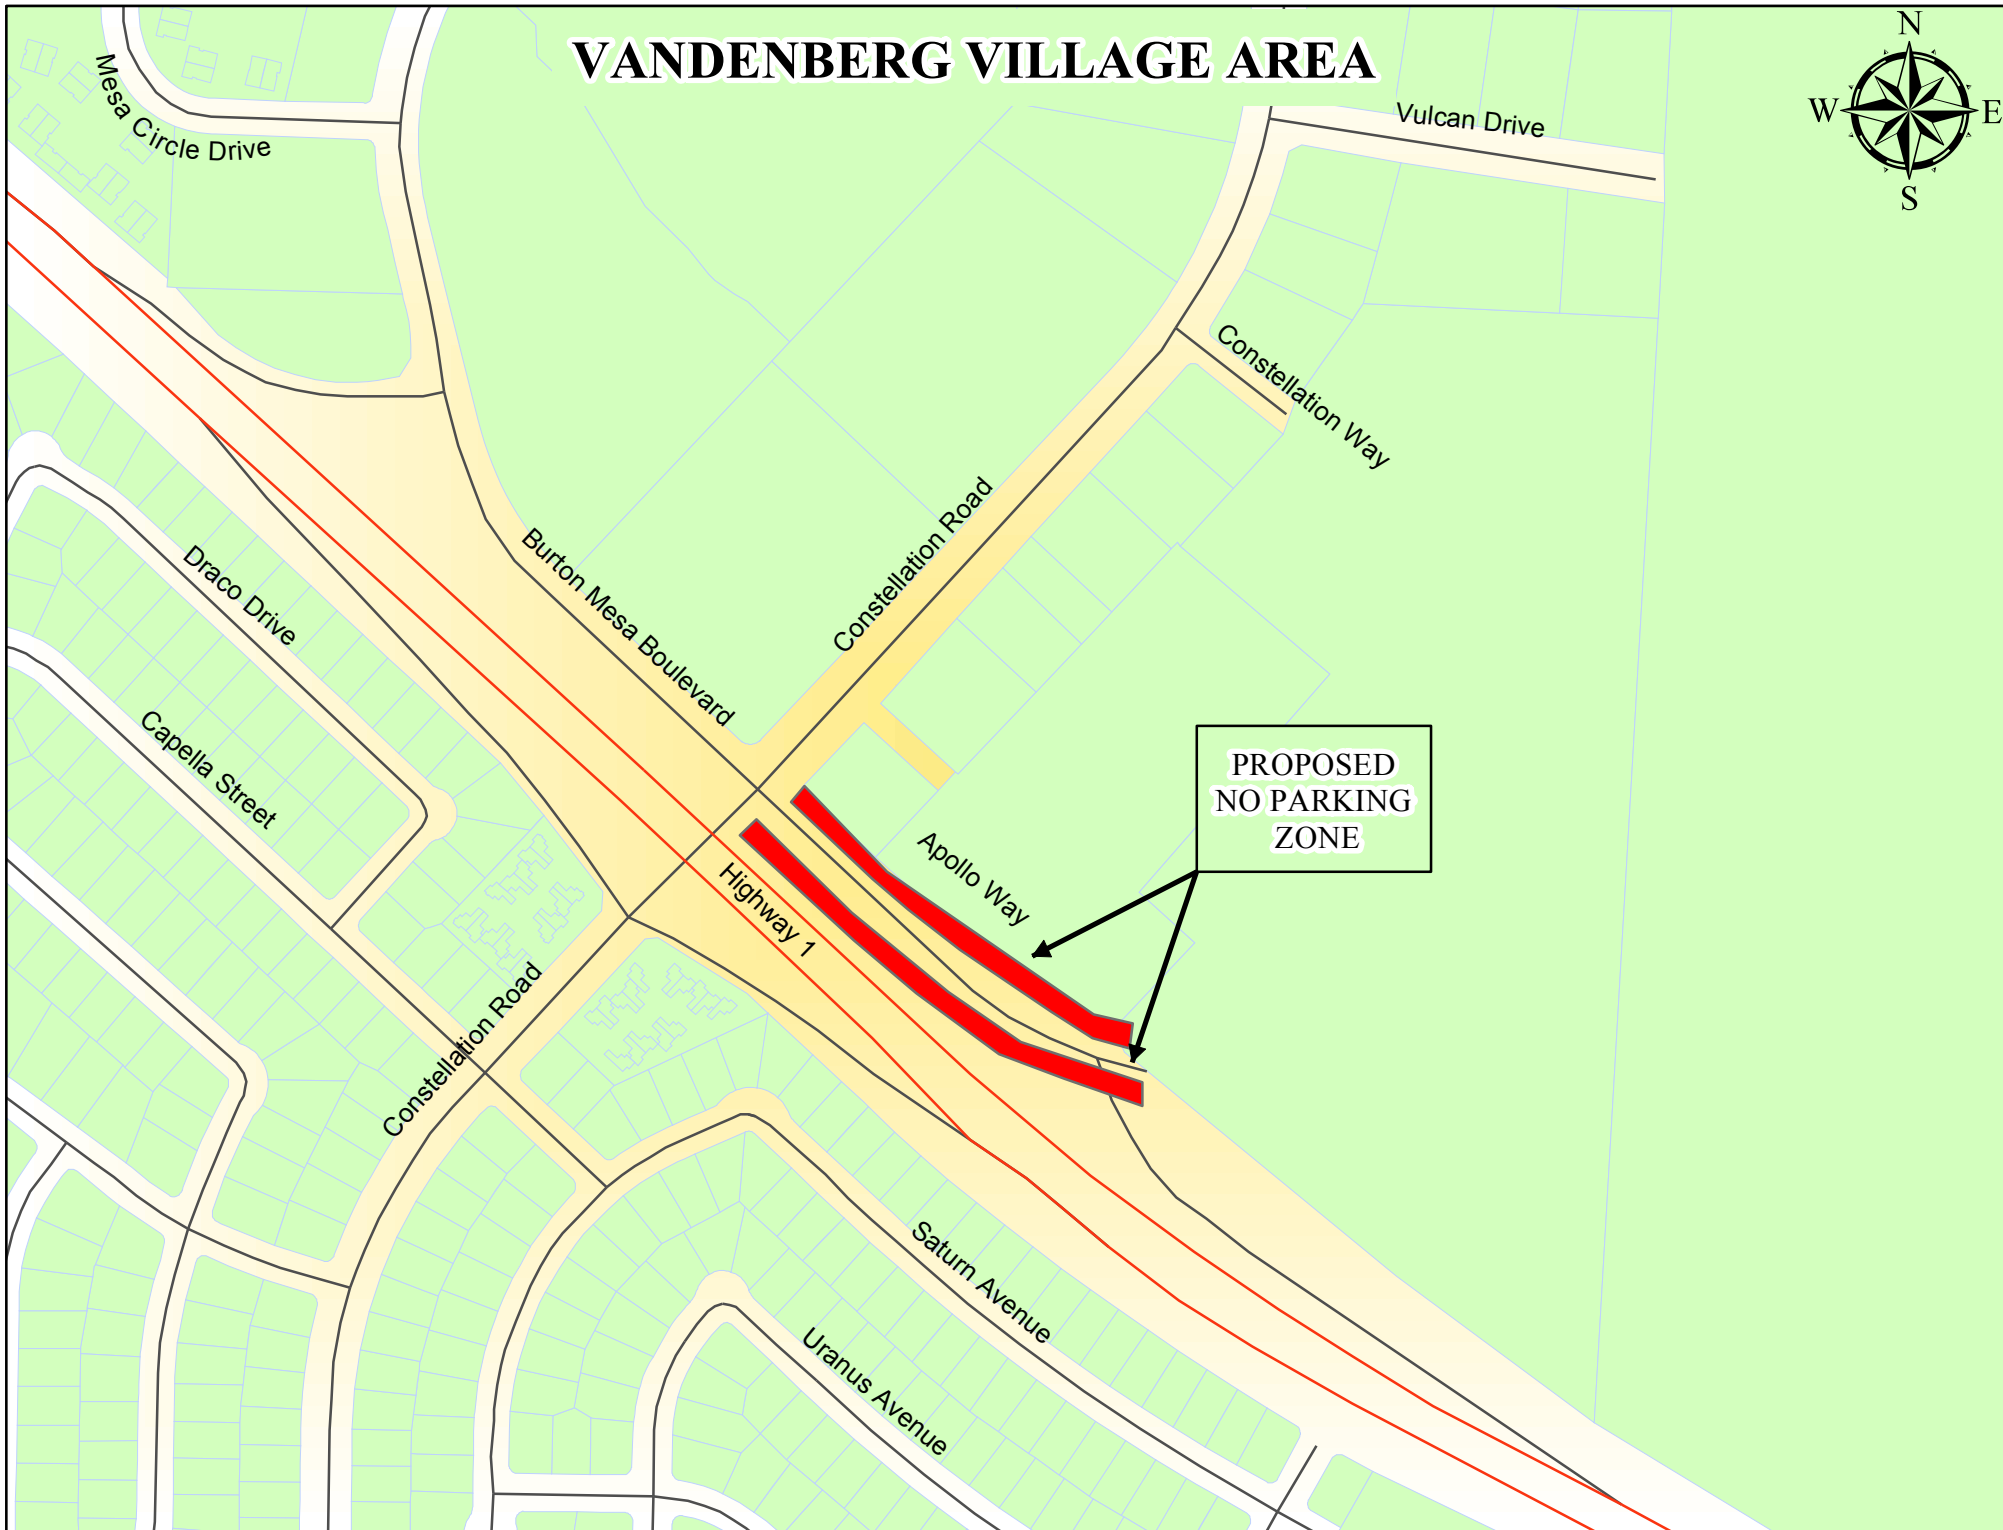

VANDENBERG VILLAGE AREA

PROPOSED
NO PARKING
ZONE

MONTECITO AREA

ISLA VISTA AREA

RESCIND
NO PARKING
ZONES

PROPOSED
NO PARKING
ZONE

PROPOSED
LOADING
ZONE

RESCIND
TIME
LIMITED
PARKING
ZONE

PROPOSED
NO PARKING
ZONE

PROPOSED
TIME
LIMITED
PARKING
ZONE

RESCIND
NO PARKING
ZONES

ORCUTT AREA

PROPOSED
NO PARKING
ZONES