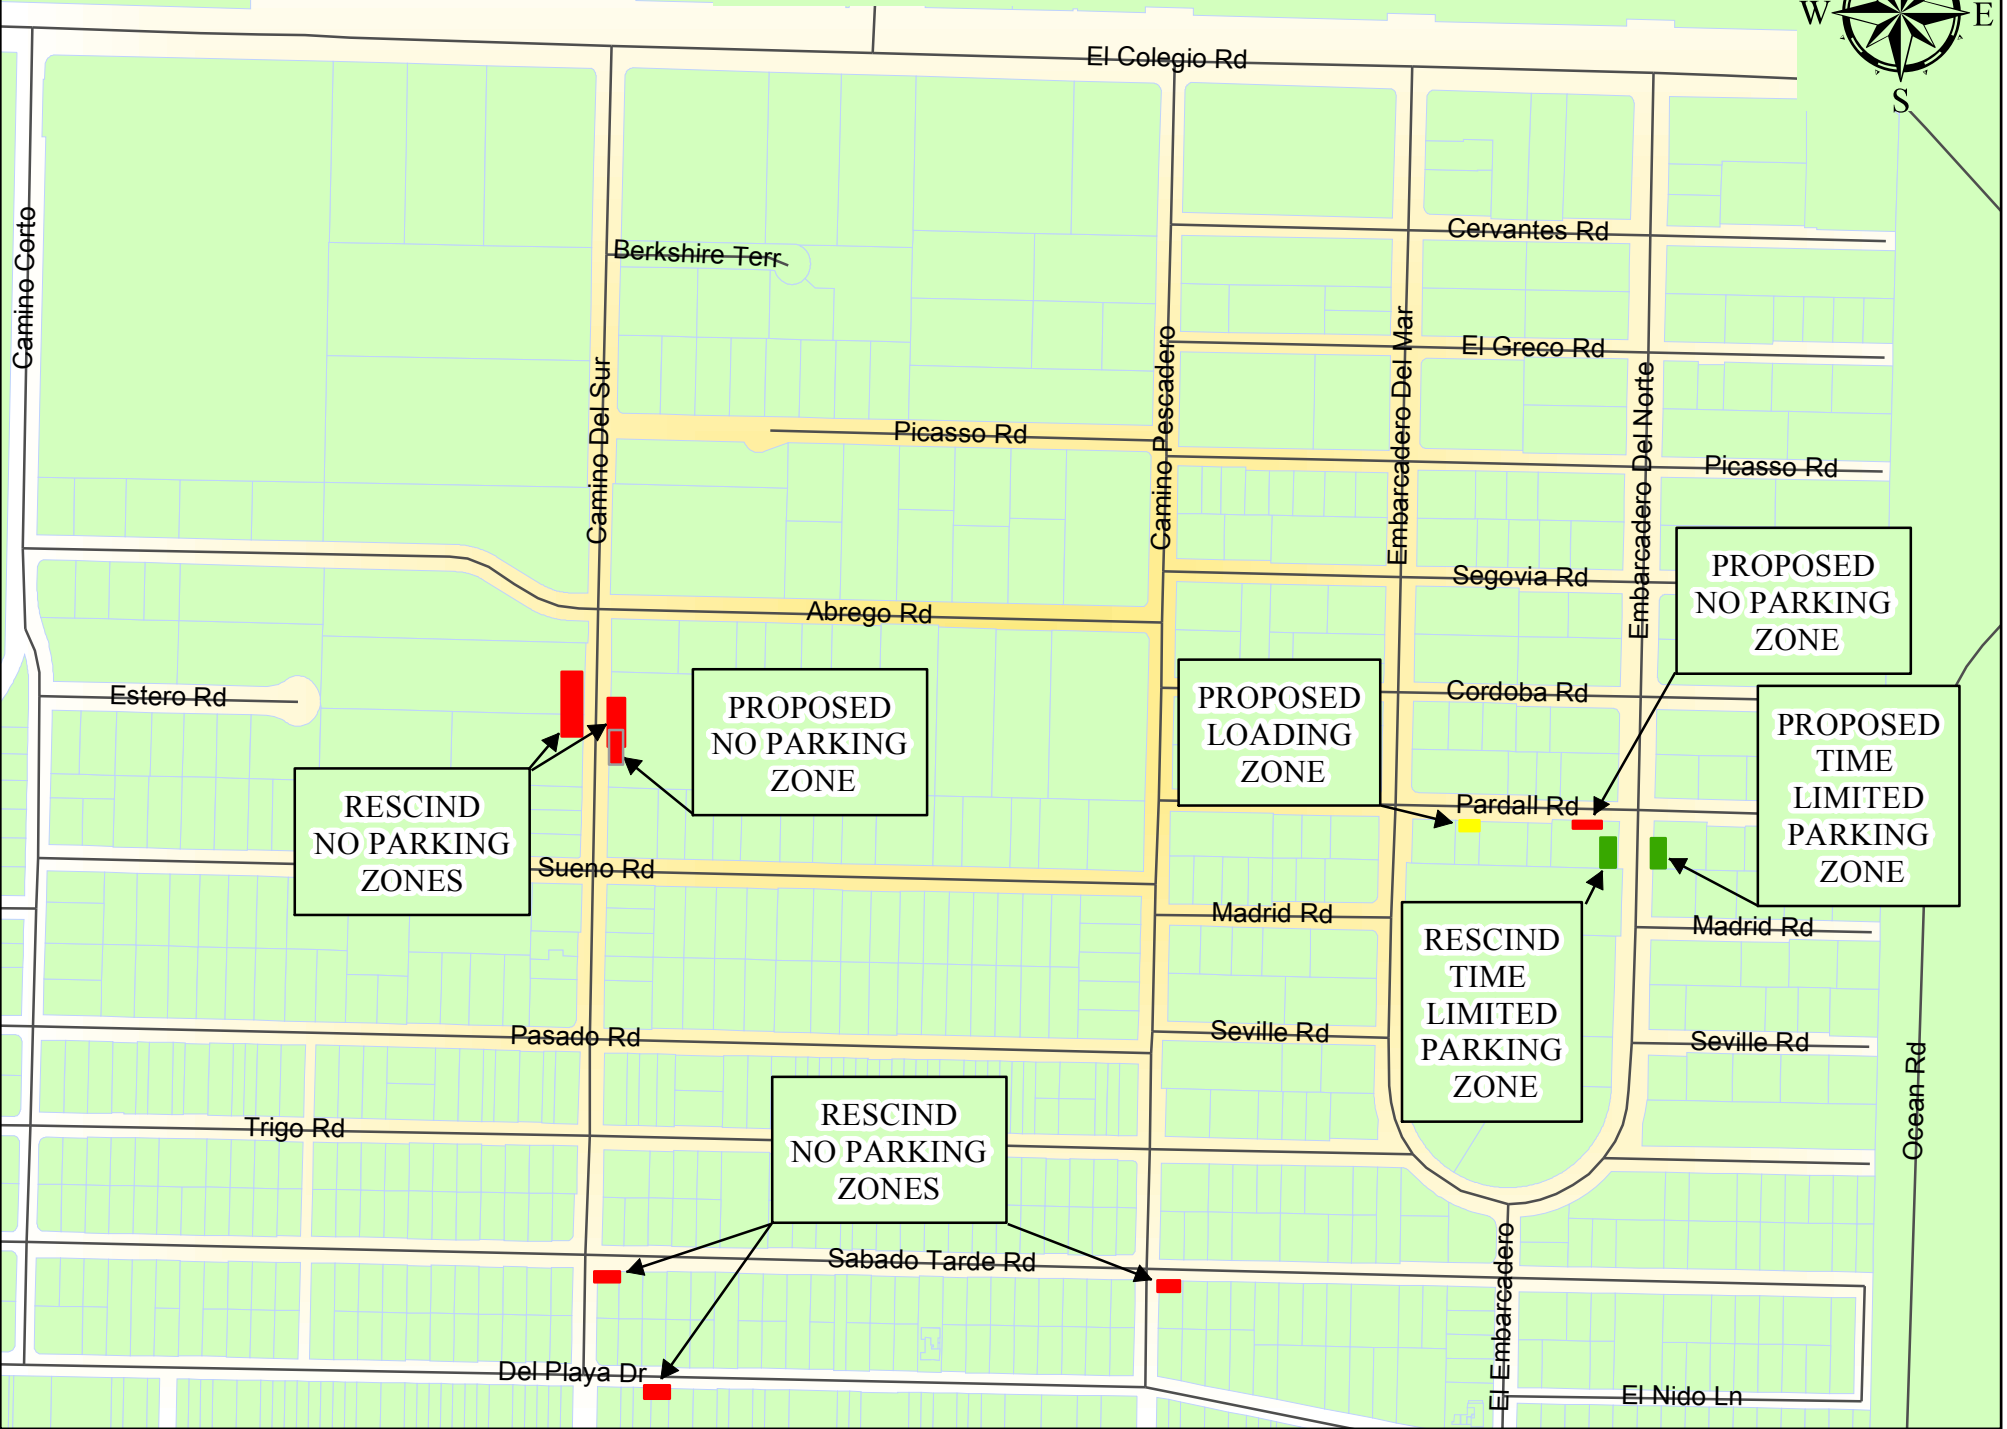

VANDENBERG VILLAGE AREA

PROPOSED
NO PARKING
ZONE

MONTECITO AREA

ISLA VISTA AREA

RESCIND
NO PARKING
ZONES

PROPOSED
NO PARKING
ZONE

PROPOSED
LOADING
ZONE

RESCIND
TIME
LIMITED
PARKING
ZONE

PROPOSED
NO PARKING
ZONE

PROPOSED
TIME
LIMITED
PARKING
ZONE

RESCIND
NO PARKING
ZONES

ORCUTT AREA

PROPOSED
NO PARKING
ZONES