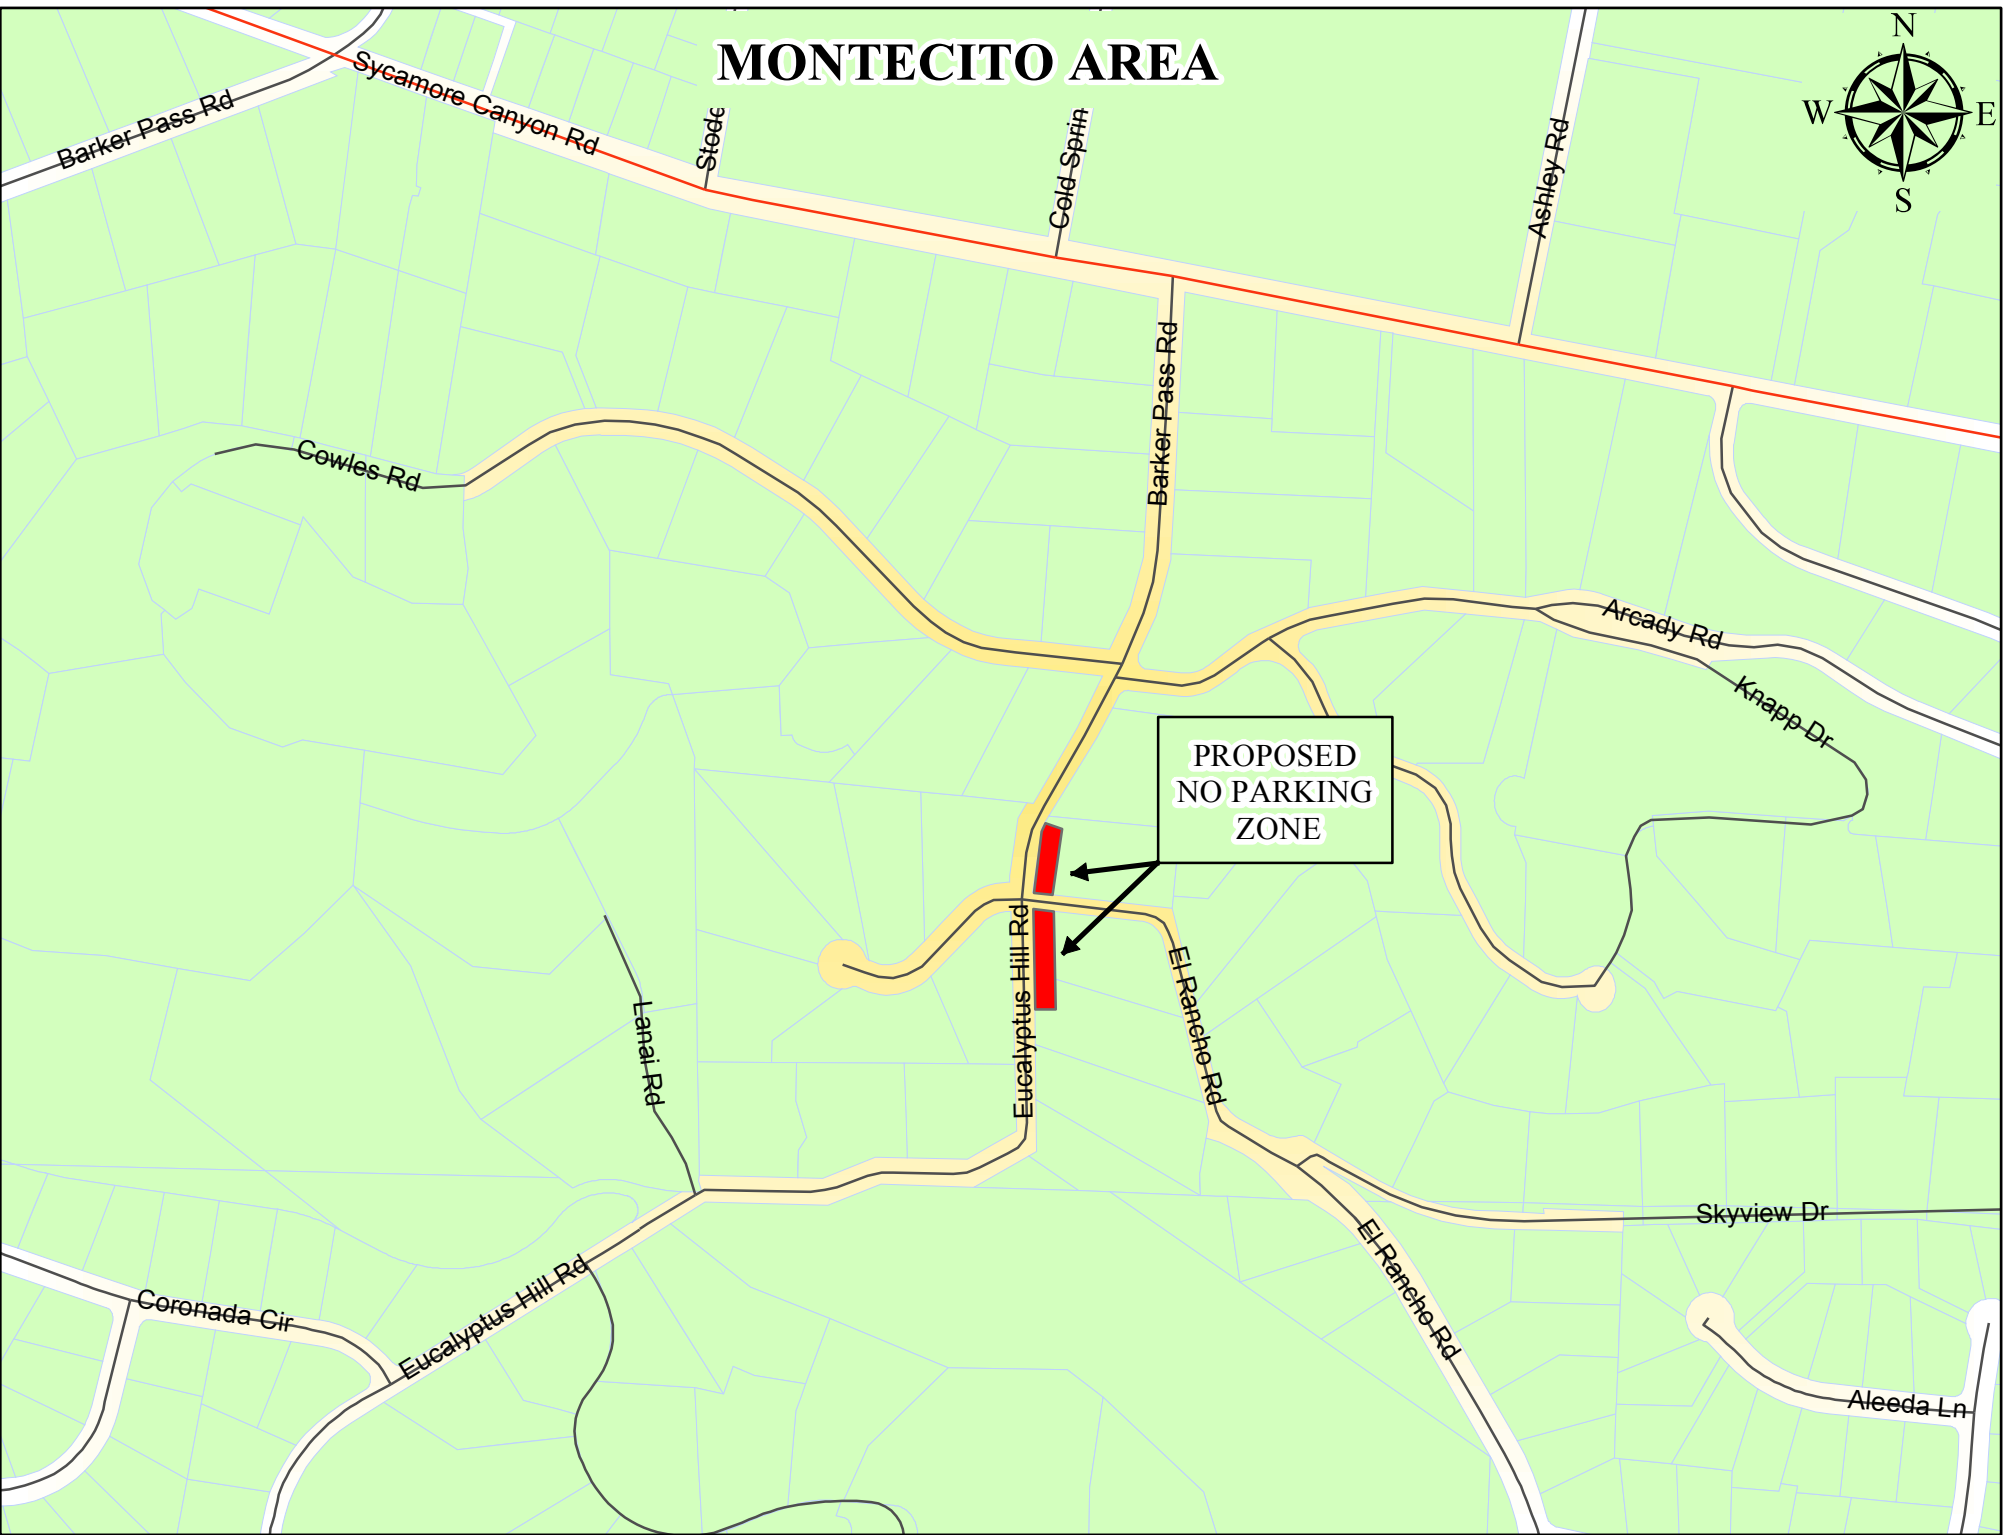

VANDENBERG VILLAGE AREA

PROPOSED
NO PARKING
ZONE

MONTECITO AREA

ISLA VISTA AREA

RESCIND
NO PARKING
ZONES

PROPOSED
NO PARKING
ZONE

PROPOSED
LOADING
ZONE

RESCIND
TIME
LIMITED
PARKING
ZONE

PROPOSED
NO PARKING
ZONE

PROPOSED
TIME
LIMITED
PARKING
ZONE

RESCIND
NO PARKING
ZONES

ORCUTT AREA

PROPOSED
NO PARKING
ZONES