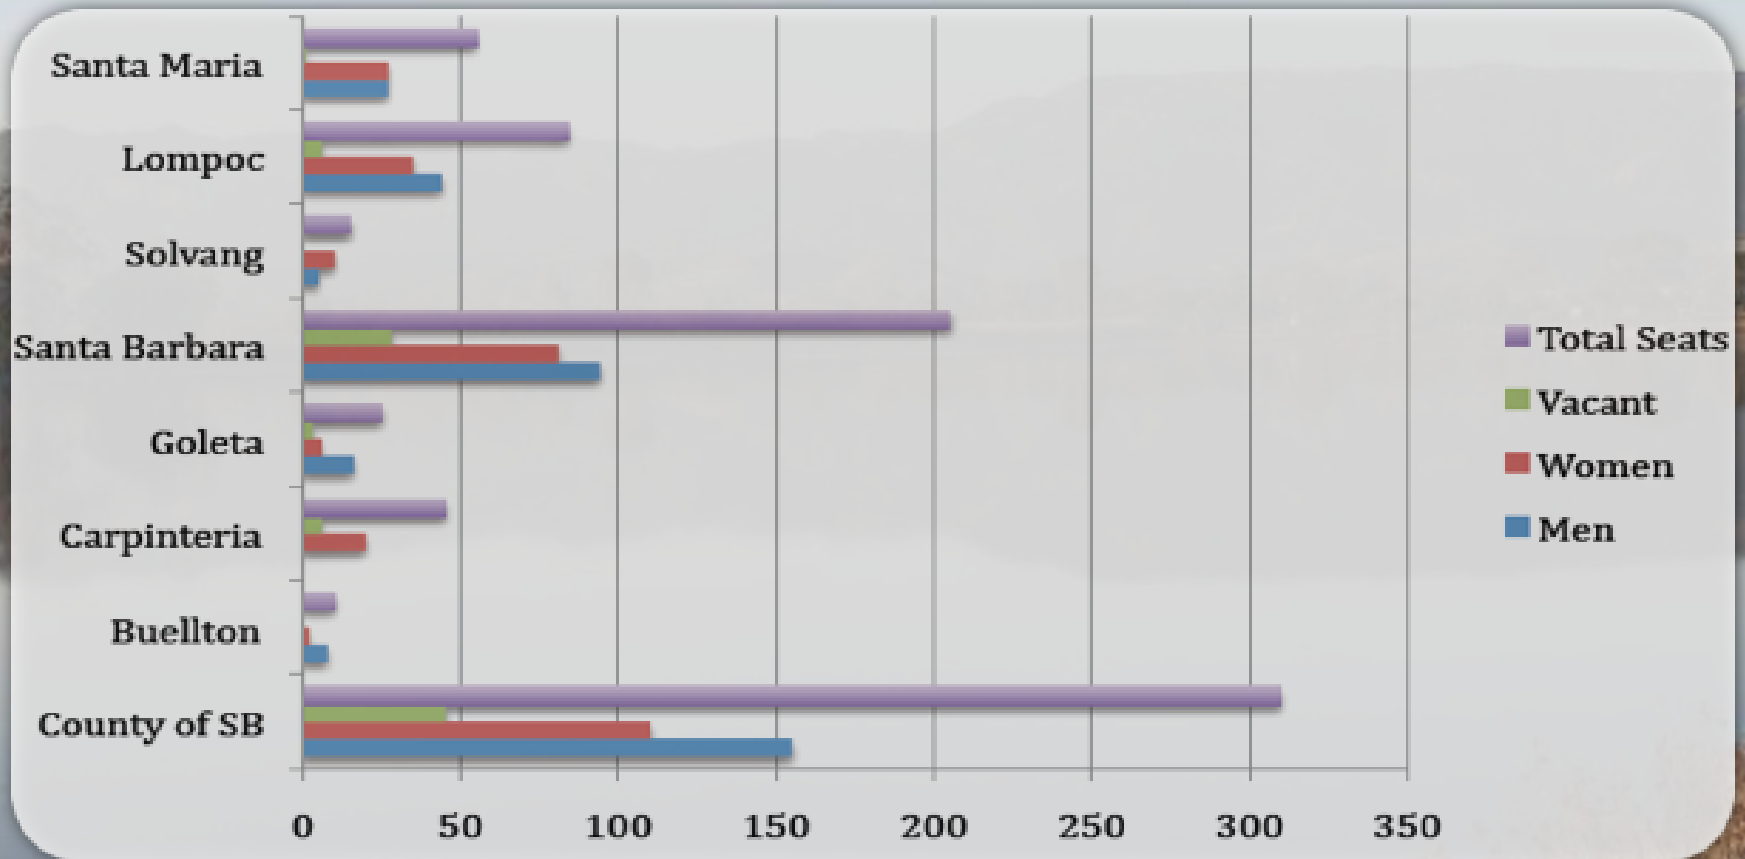

CFW Review of 736 Appointed Seats

County Only Board & Commission Appointments

- Women
- Men
- Vacant

County Boards & Commissions Gender Composition by Category

City and County Boards & Commissions

Gender Composition by Category

Number of Appointed Women by City & County

Geographic Comparison of Total Women Appointees by City & County