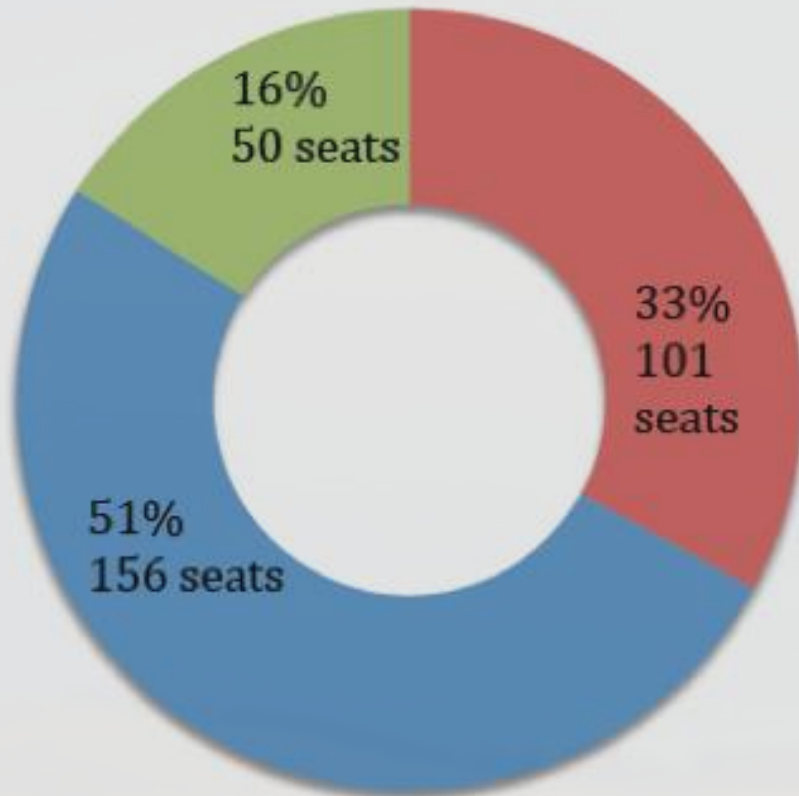

CFW Review of 736 Appointed Seats

County Only Board & Commission Appointments

- Women
- Men
- Vacant

County Boards & Commissions Gender Composition by Category

City and County Boards & Commissions

Gender Composition by Category

Number of Appointed Women by City & County

Geographic Comparison of Total Women Appointees by City & County