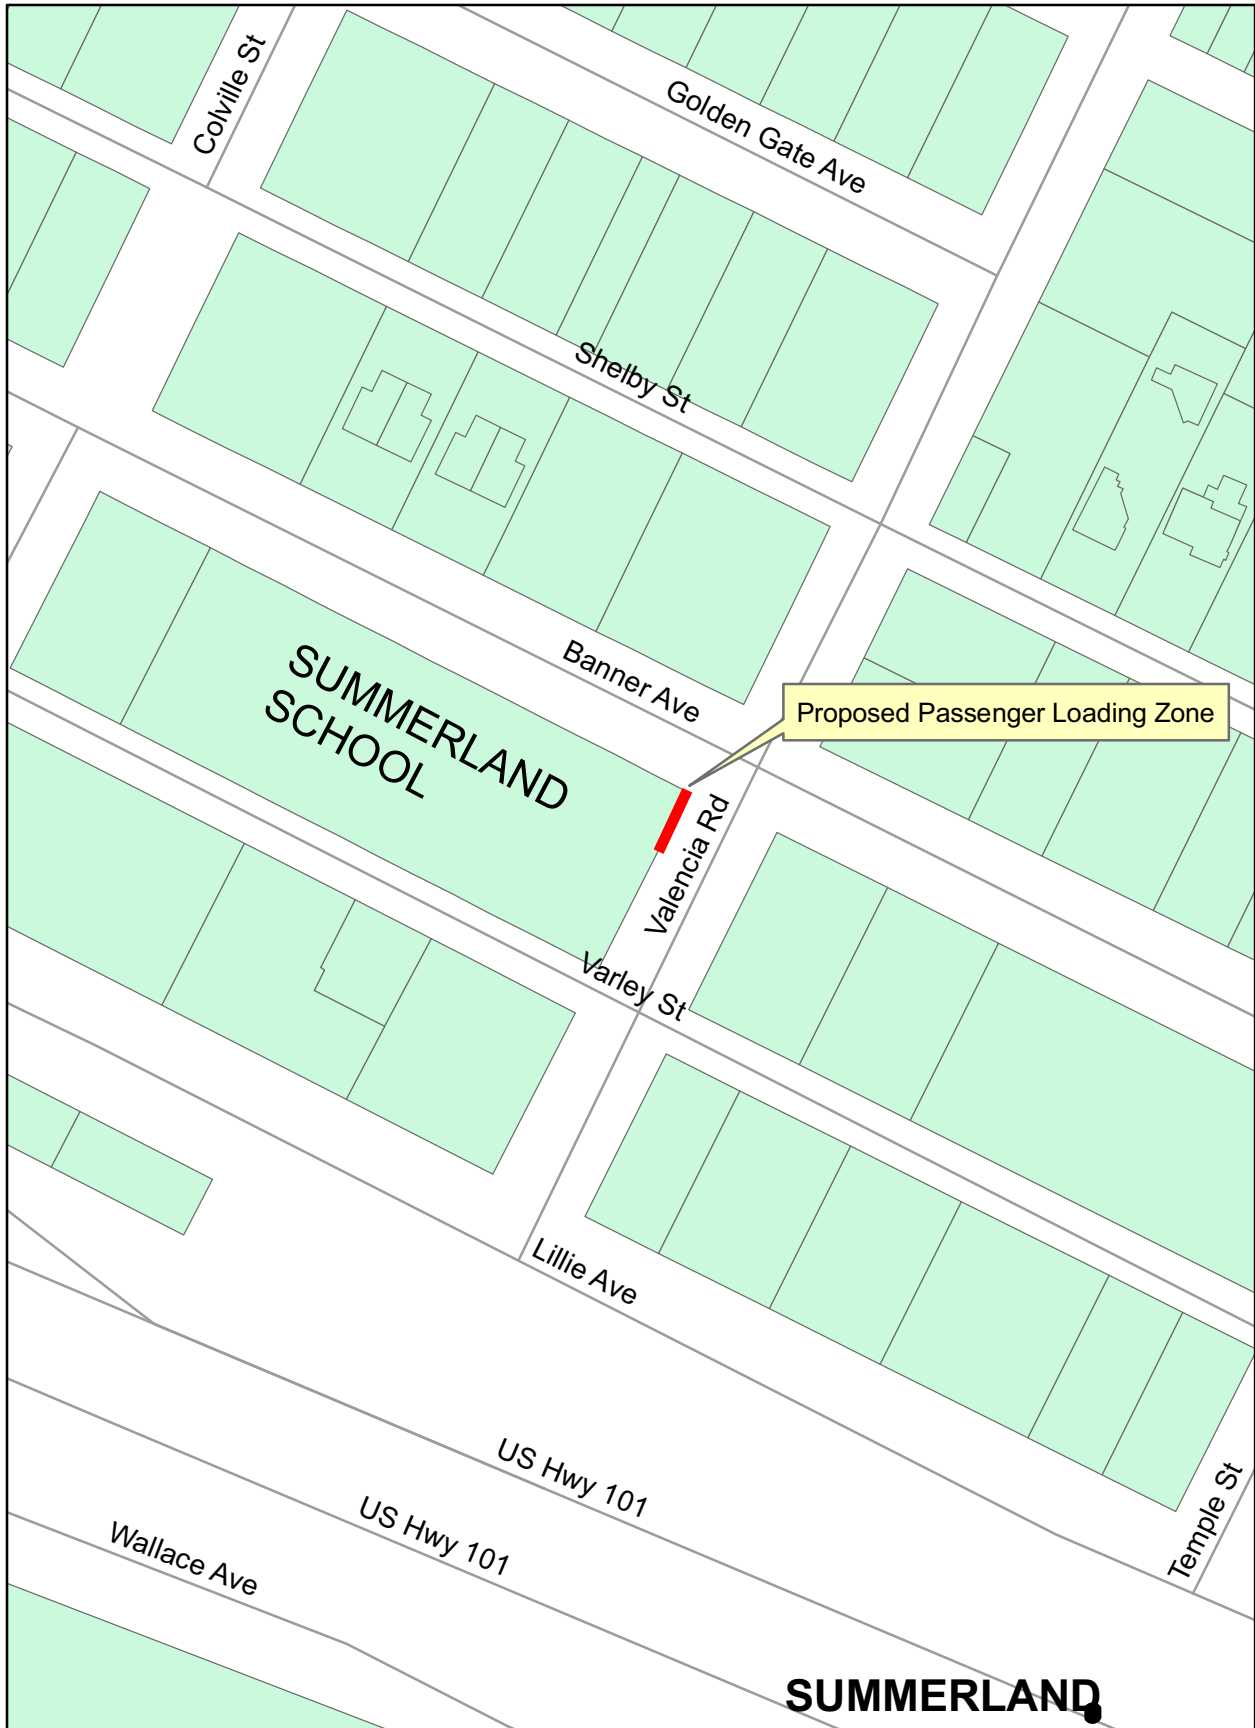

VICINITY MAP

Proposed passenger loading zone 7AM to 3PM
school days only on Valencia Rd.