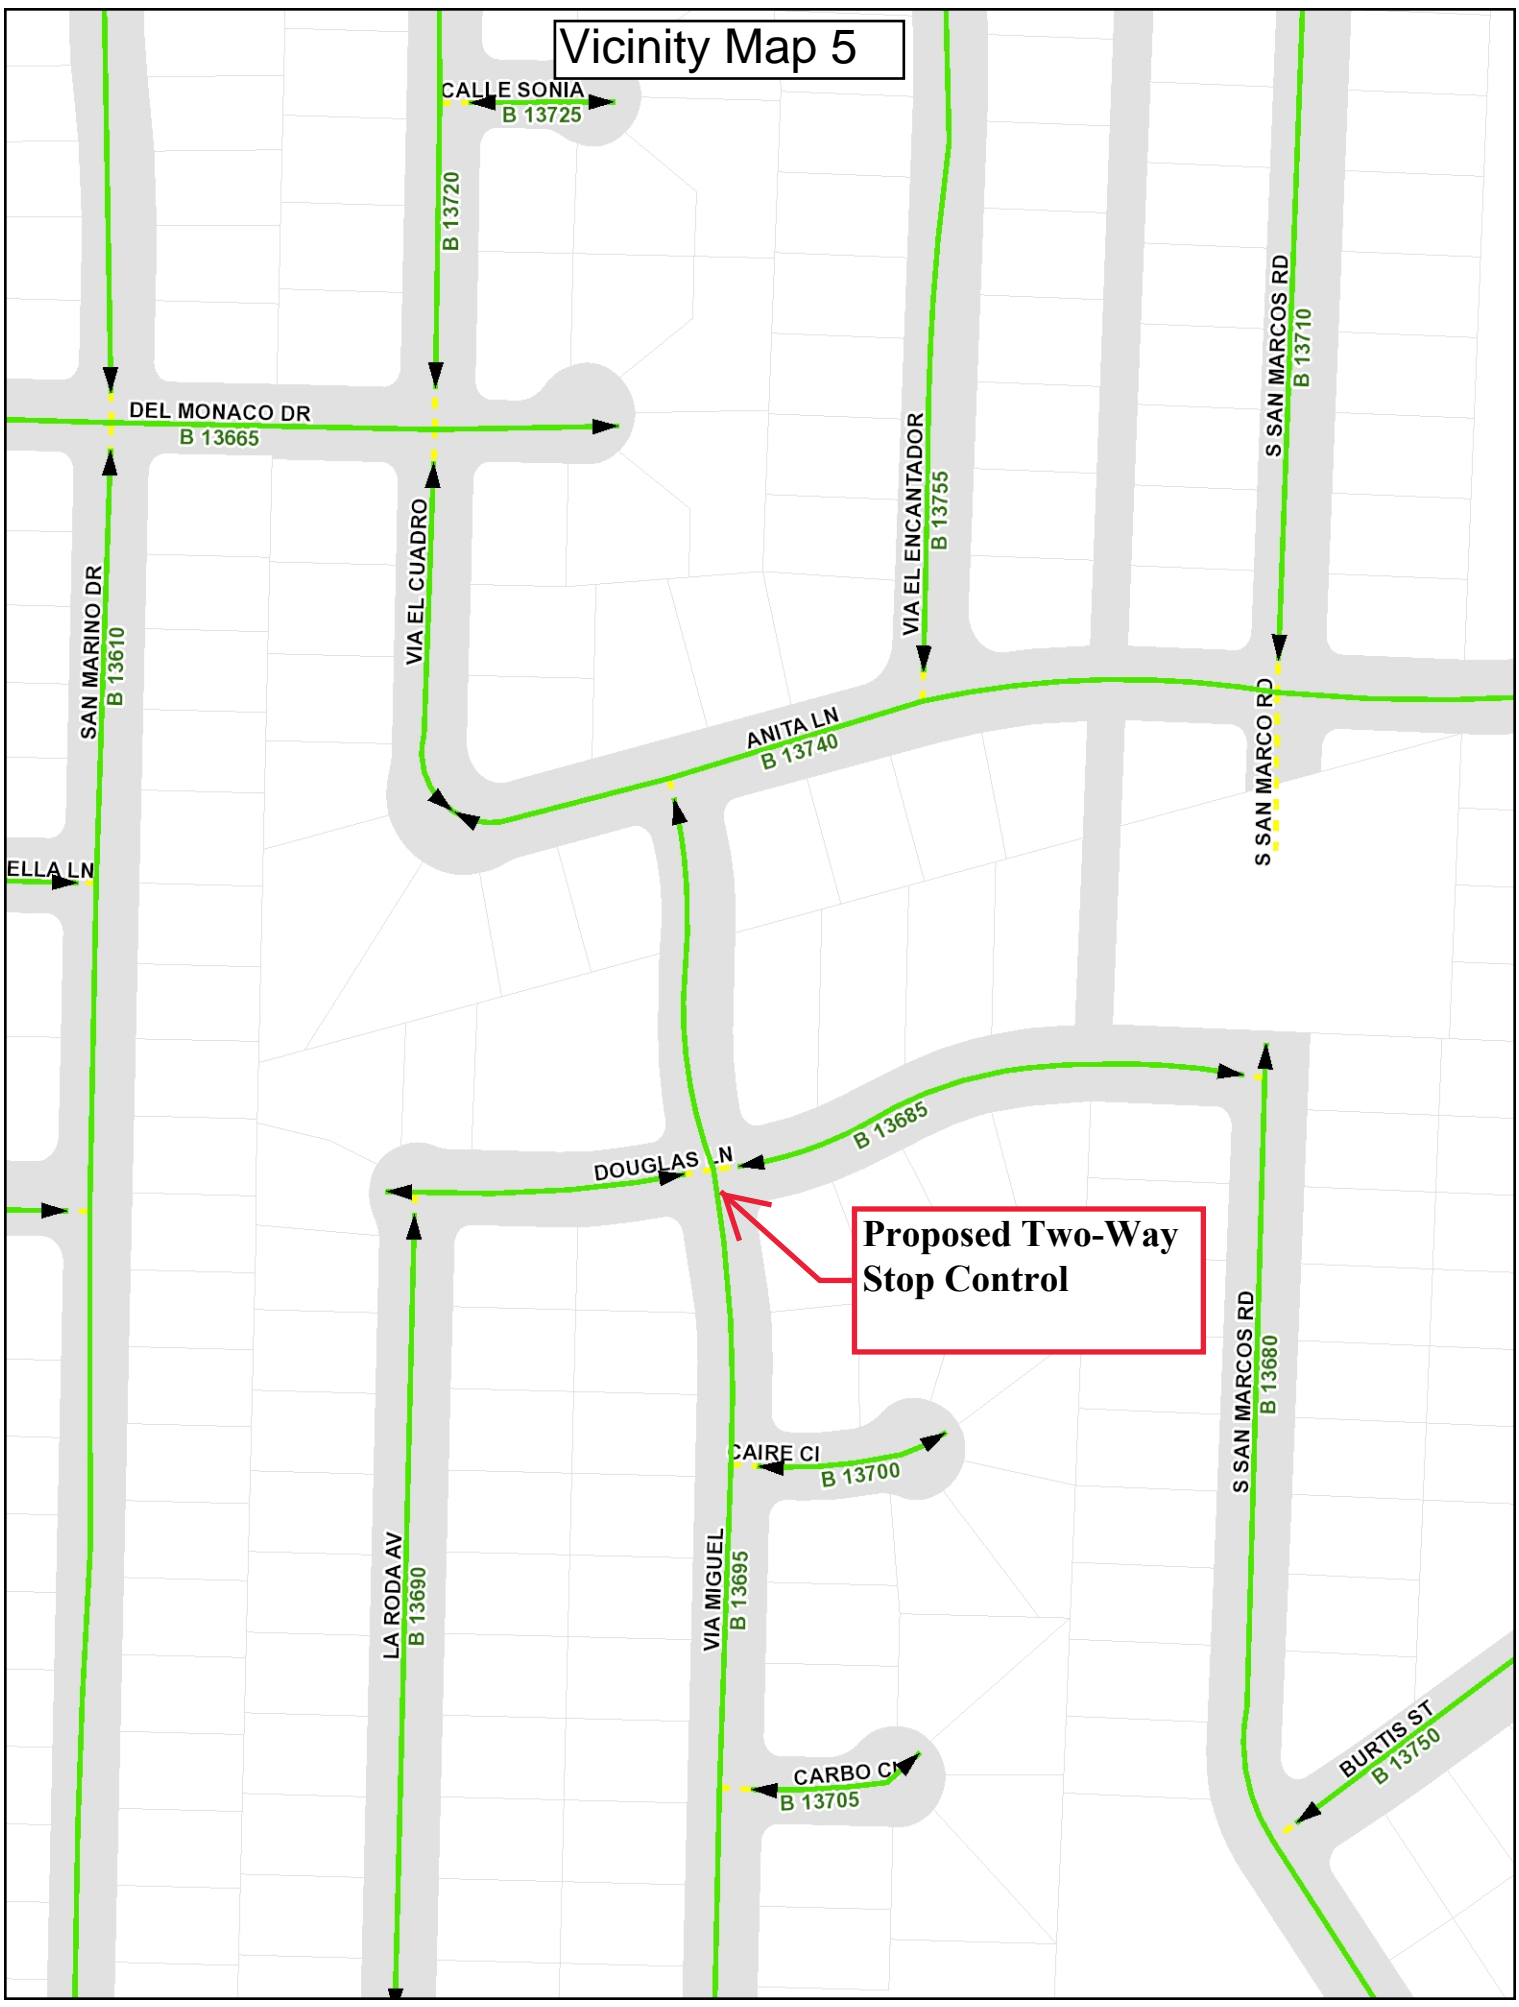

# Vicinity Map 4

**Proposed All-Way  
Stop Control**

ANITA LN  
B 13740

S SAN MARCO RD

ELLA LN

DOUGLAS LN

B 13685

**Proposed Two-Way  
Stop Control**

S SAN MARCOS RD  
B 13680

CAIRE CI  
B 13700

# Vicinity Map 6

**Proposed Two-Way  
Stop Control**