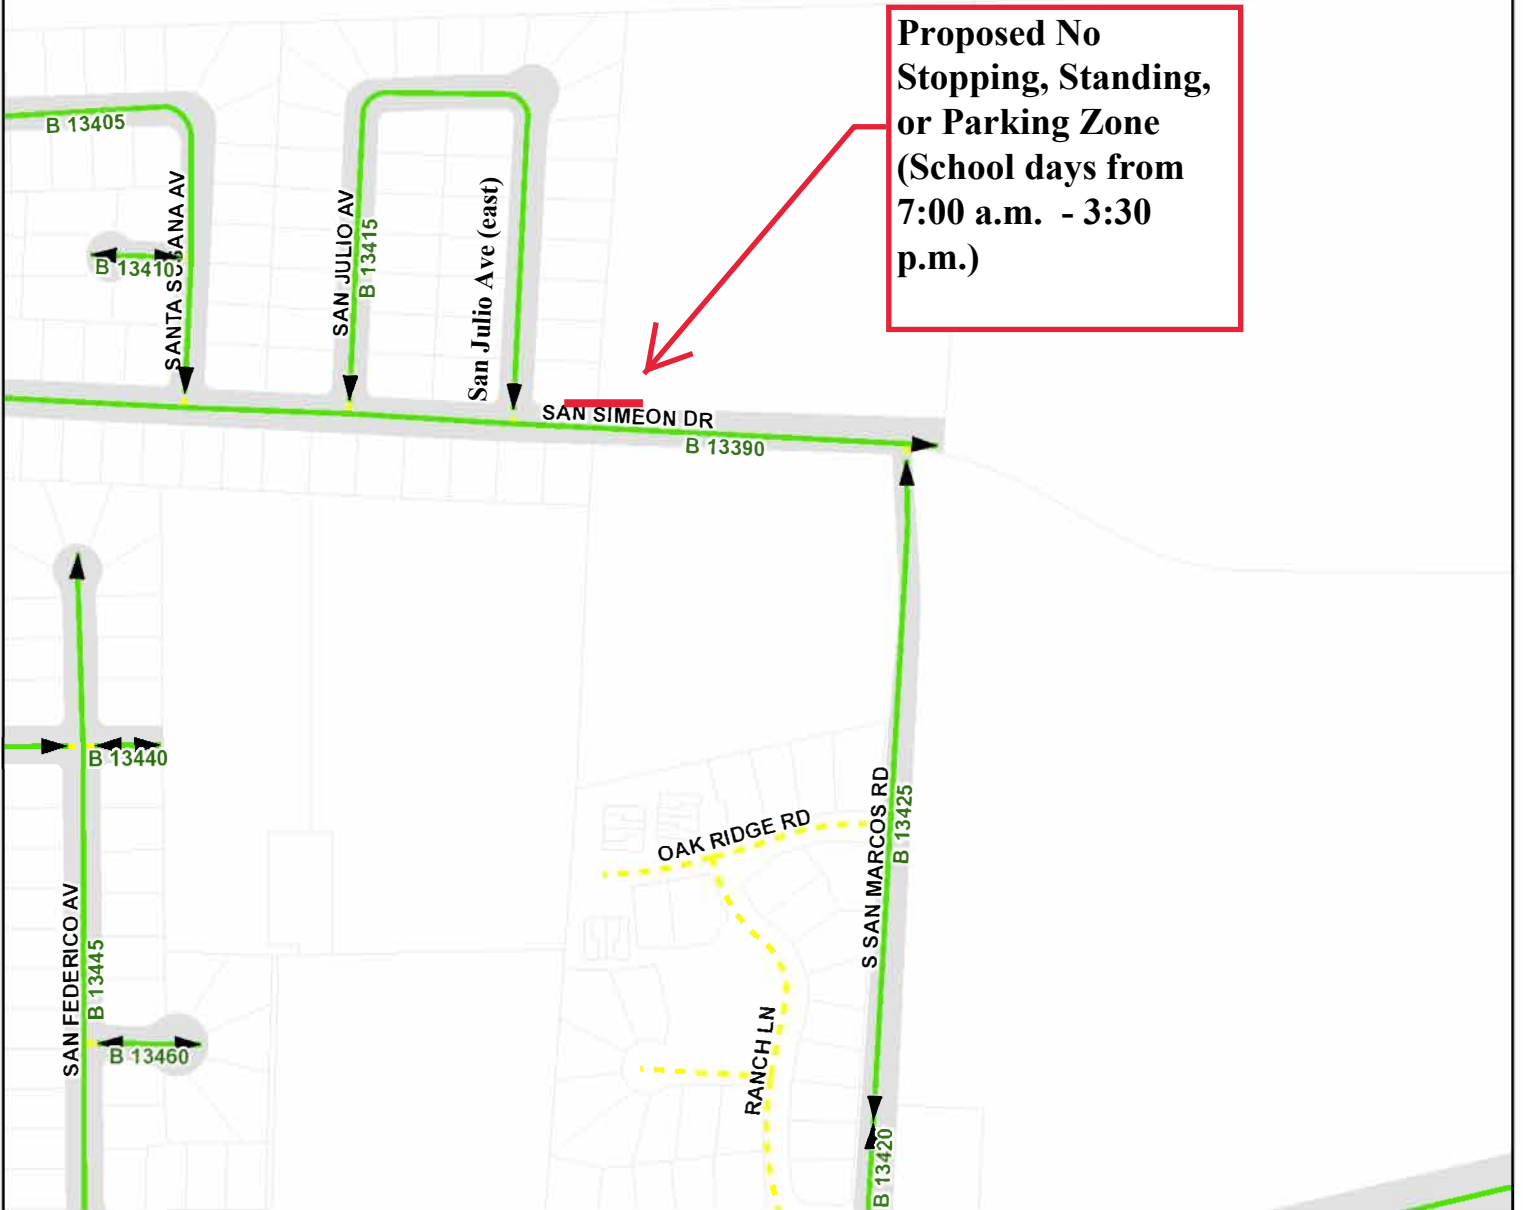

# Vicinity Map 1

**Proposed No Stopping, Standing, or Parking Zone (2:00 a.m. - 6:00 a.m.)**

# Vicinity Map 2

# Vicinity Map 3

**Proposed No  
Stopping, Standing,  
or Parking Zone**

# Vicinity Map 4

**Proposed All-Way  
Stop Control**