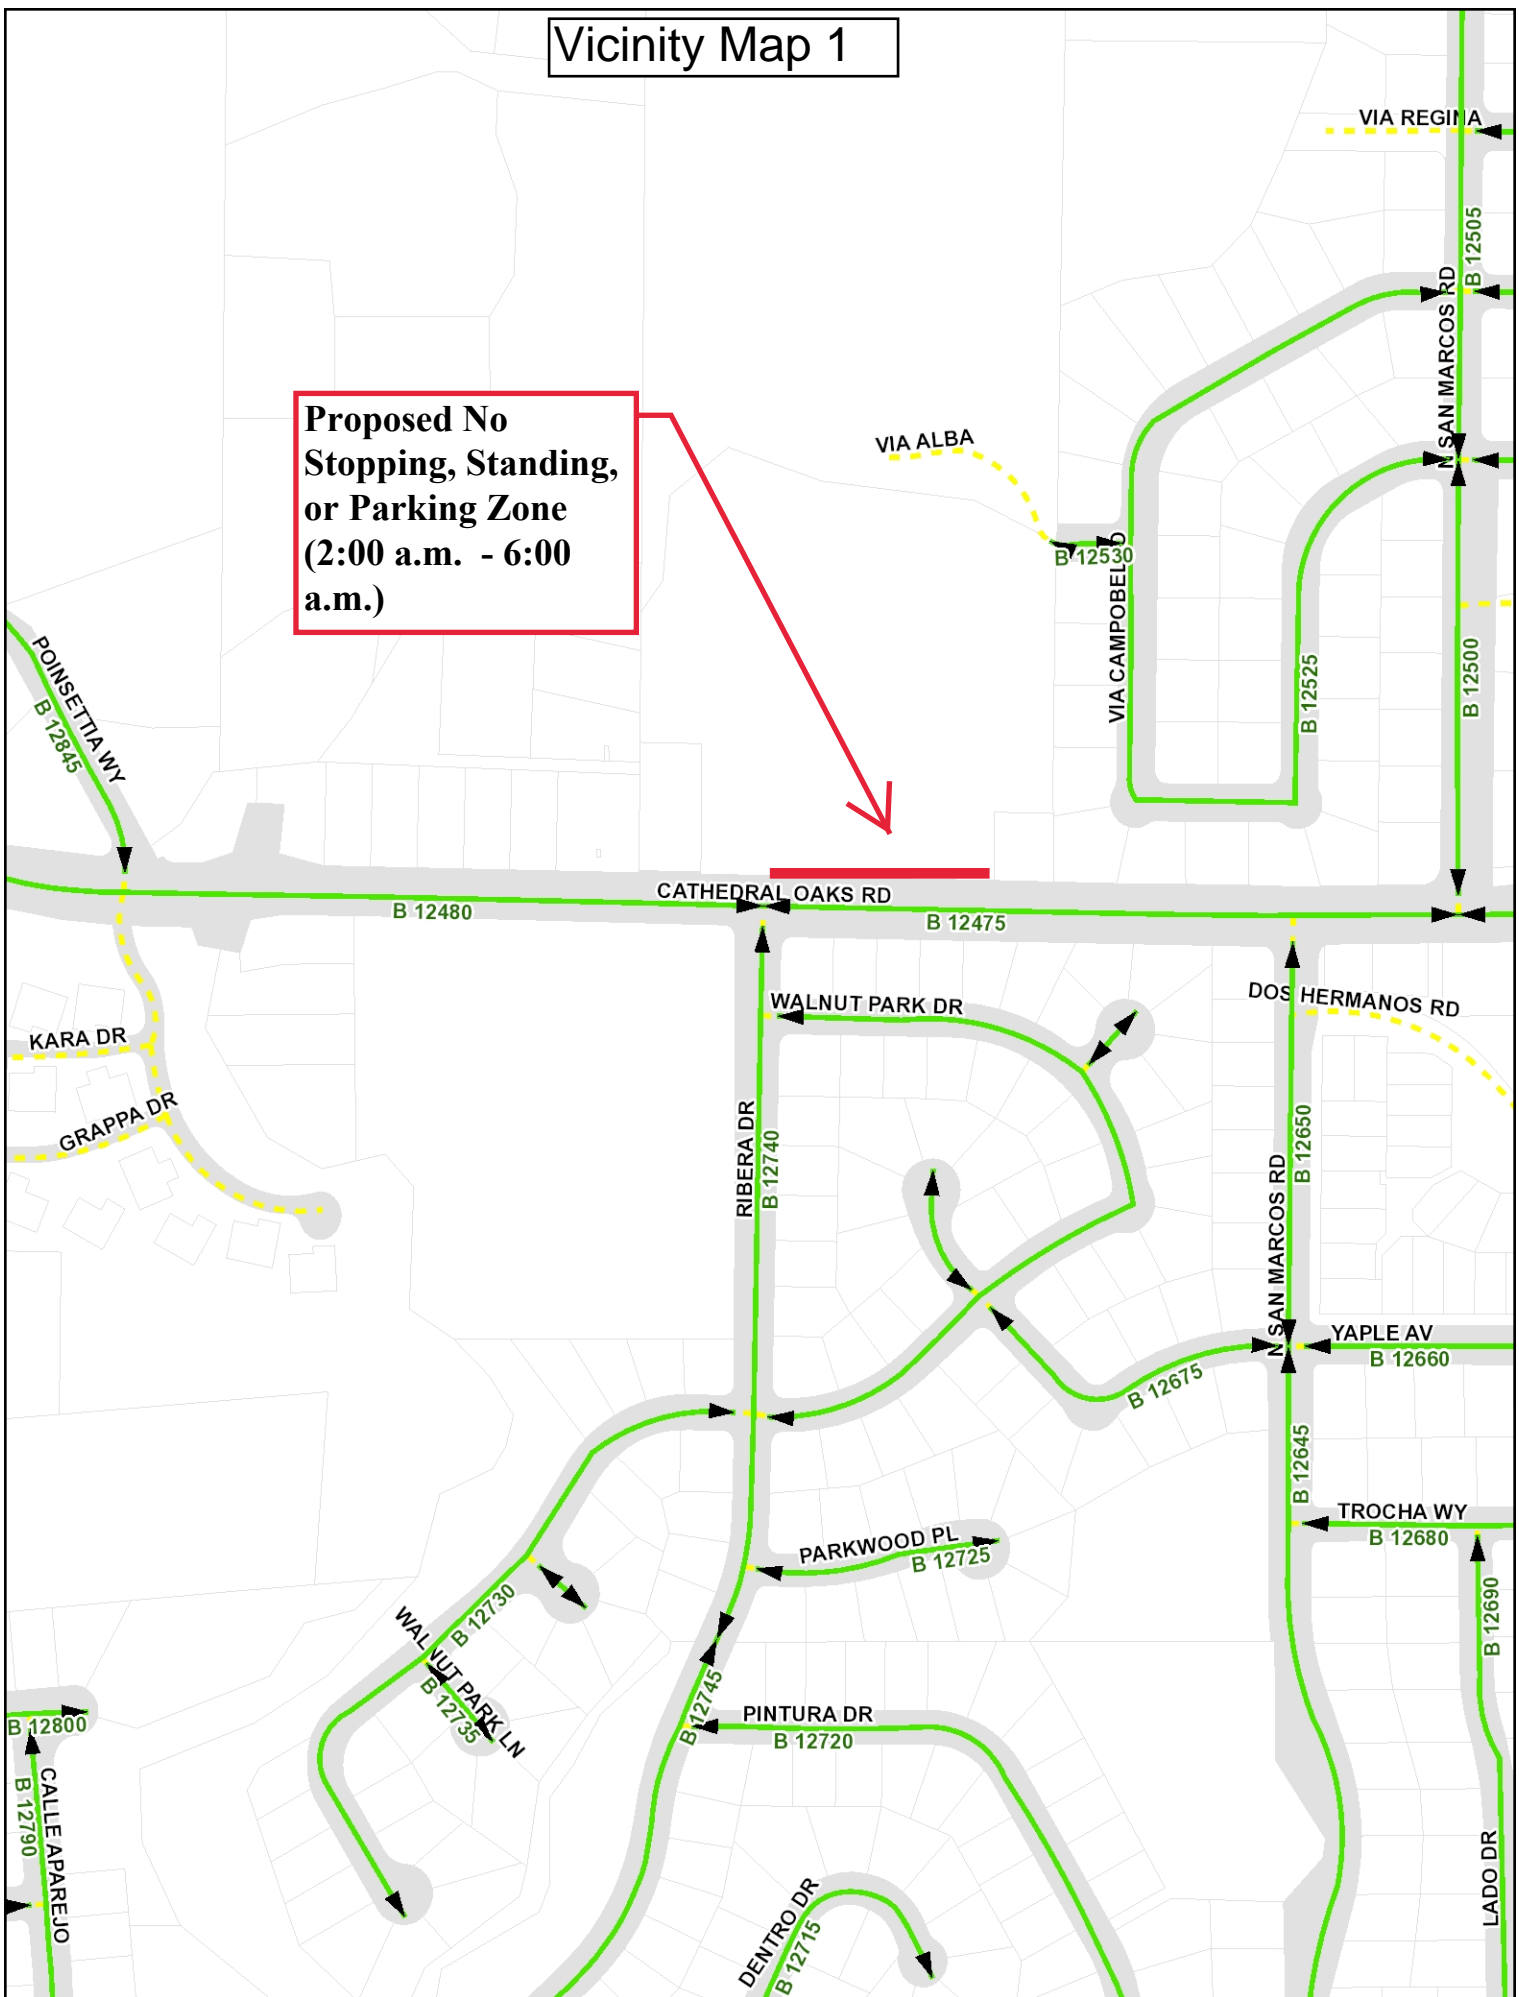

# Vicinity Map 1

**Proposed No Stopping, Standing, or Parking Zone (2:00 a.m. - 6:00 a.m.)**

# Vicinity Map 2

# Vicinity Map 4

**Proposed All-Way  
Stop Control**

# Vicinity Map 12