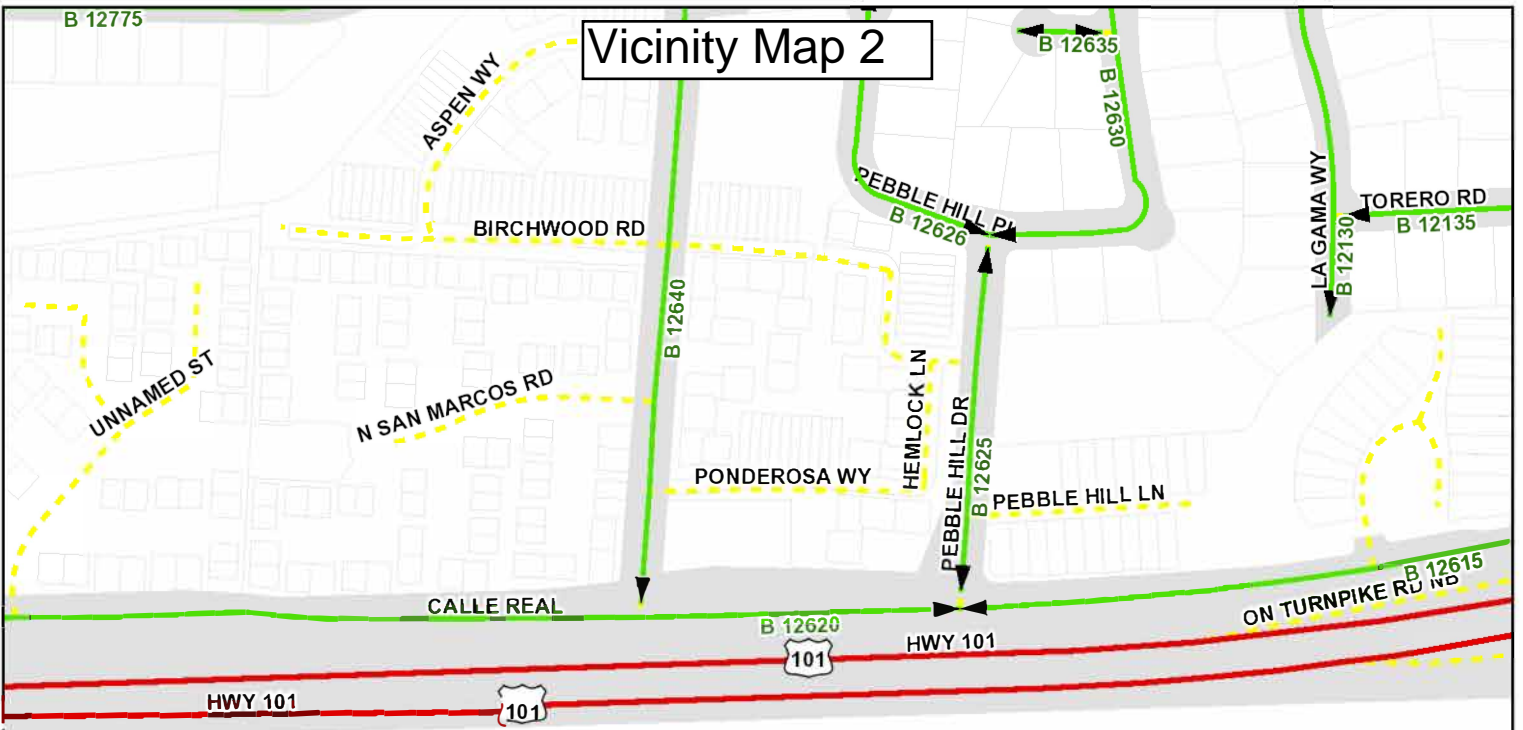

# Vicinity Map 1

**Proposed No Stopping, Standing, or Parking Zone (2:00 a.m. - 6:00 a.m.)**

# Vicinity Map 2

# Vicinity Map 4

**Proposed All-Way  
Stop Control**

# Vicinity Map 12