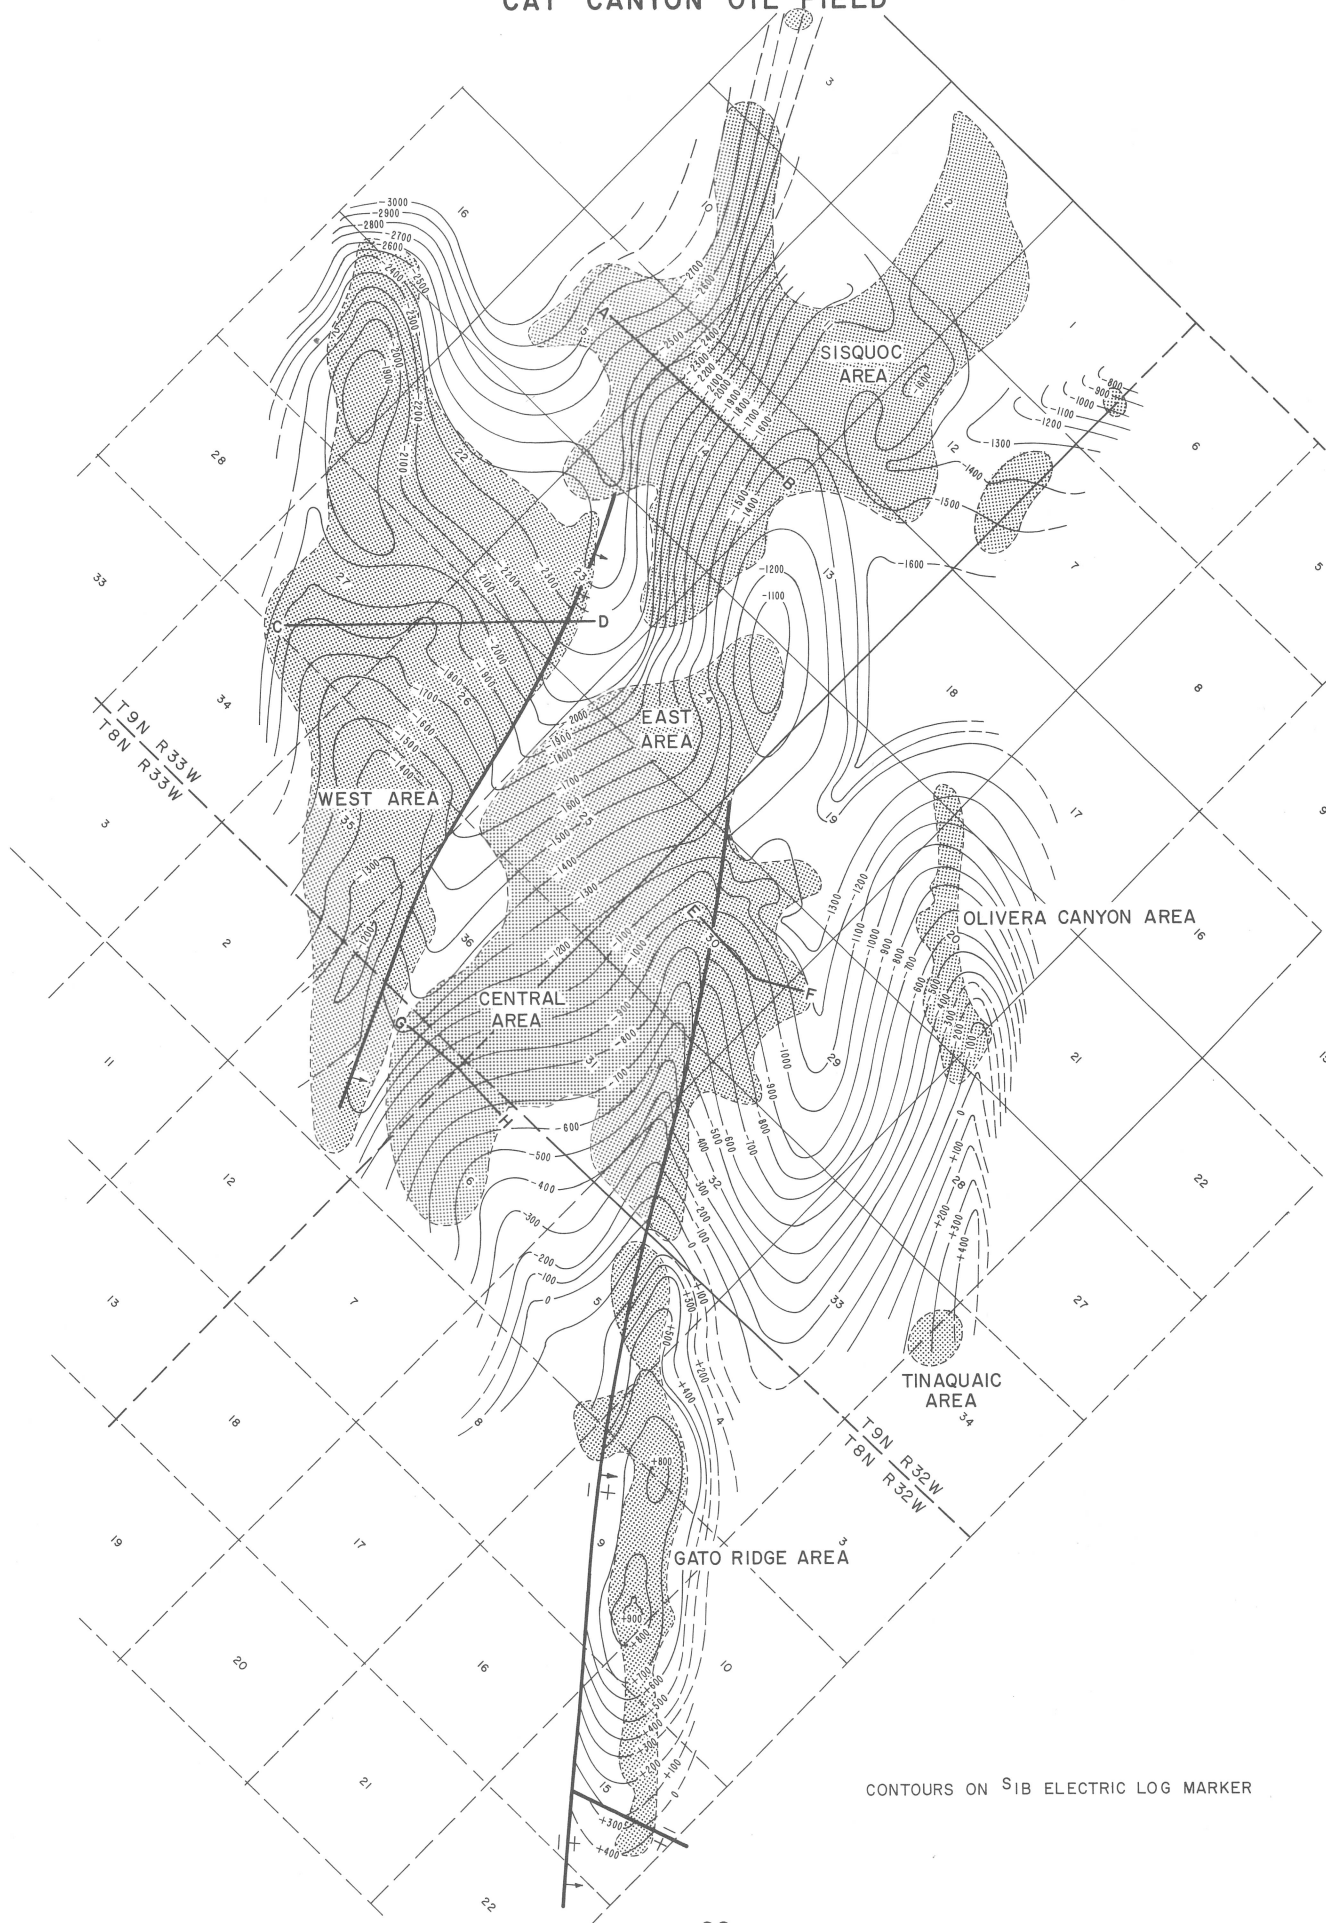

CAT CANYON OIL FIELD

CONTOURS ON SIB ELECTRIC LOG MARKER