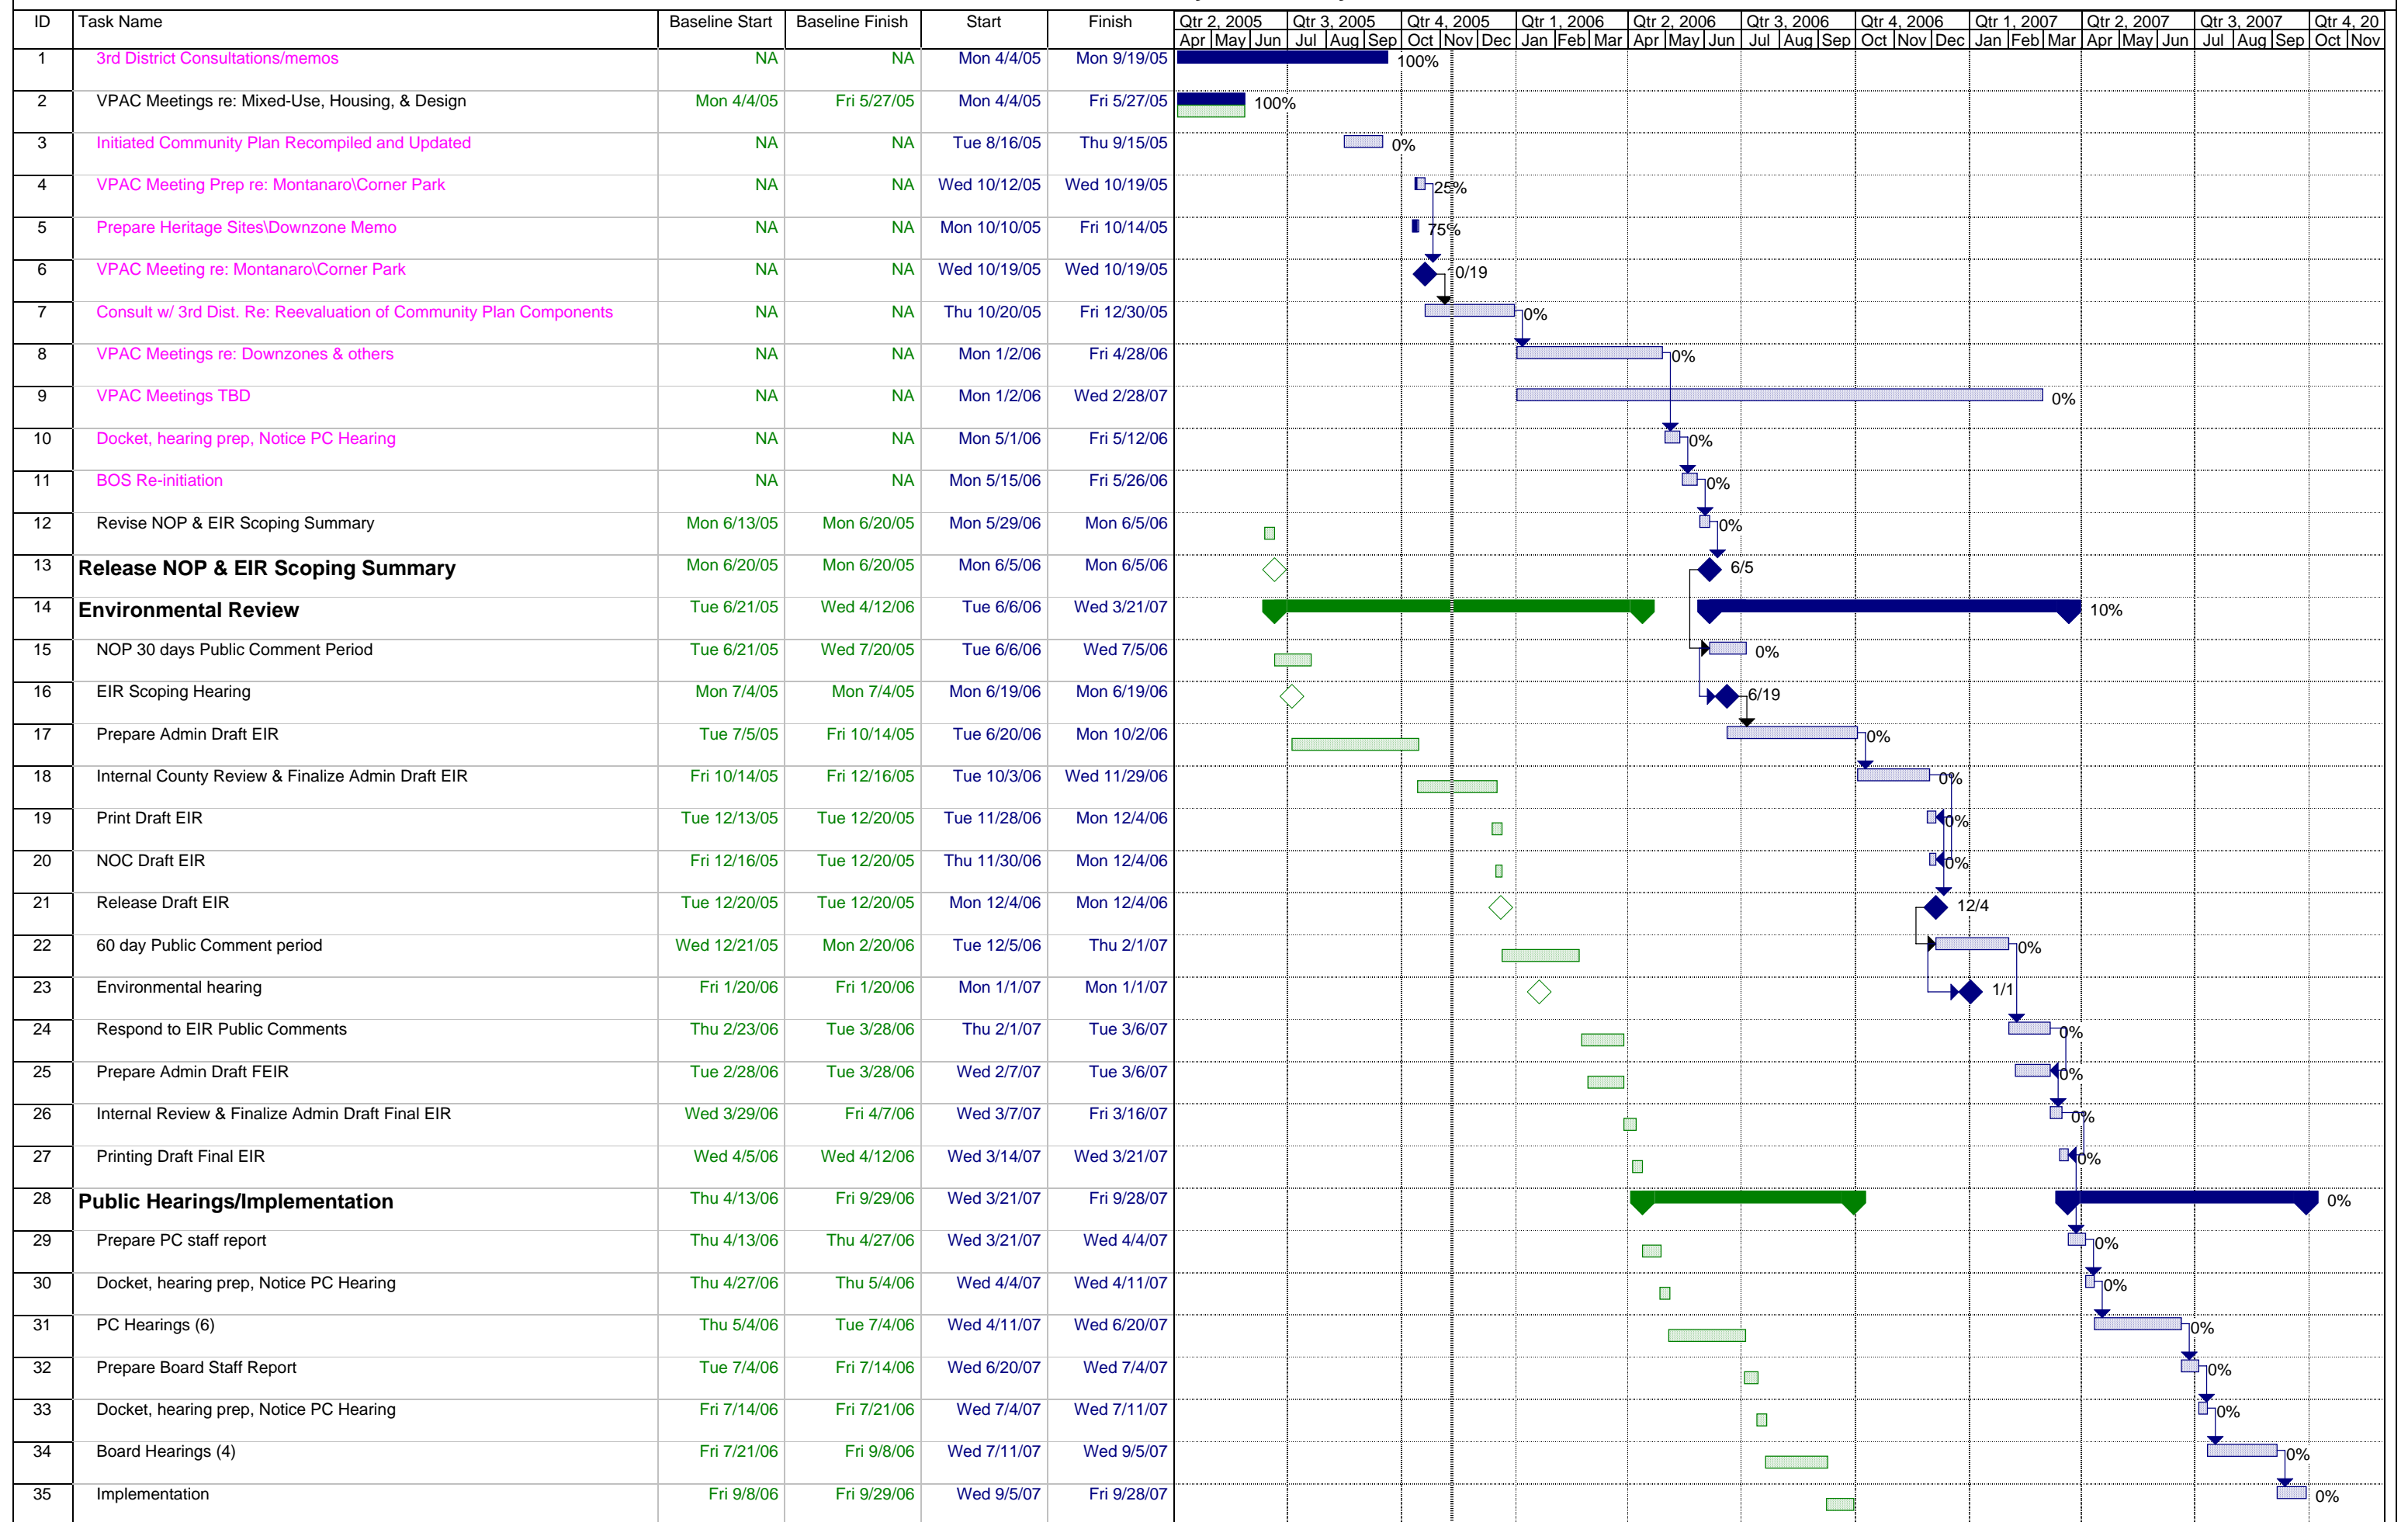

Santa Ynez Valley Community Plan

Pink - New Tasks / Green - Baseline Schedule, Blue - Revised Schedule