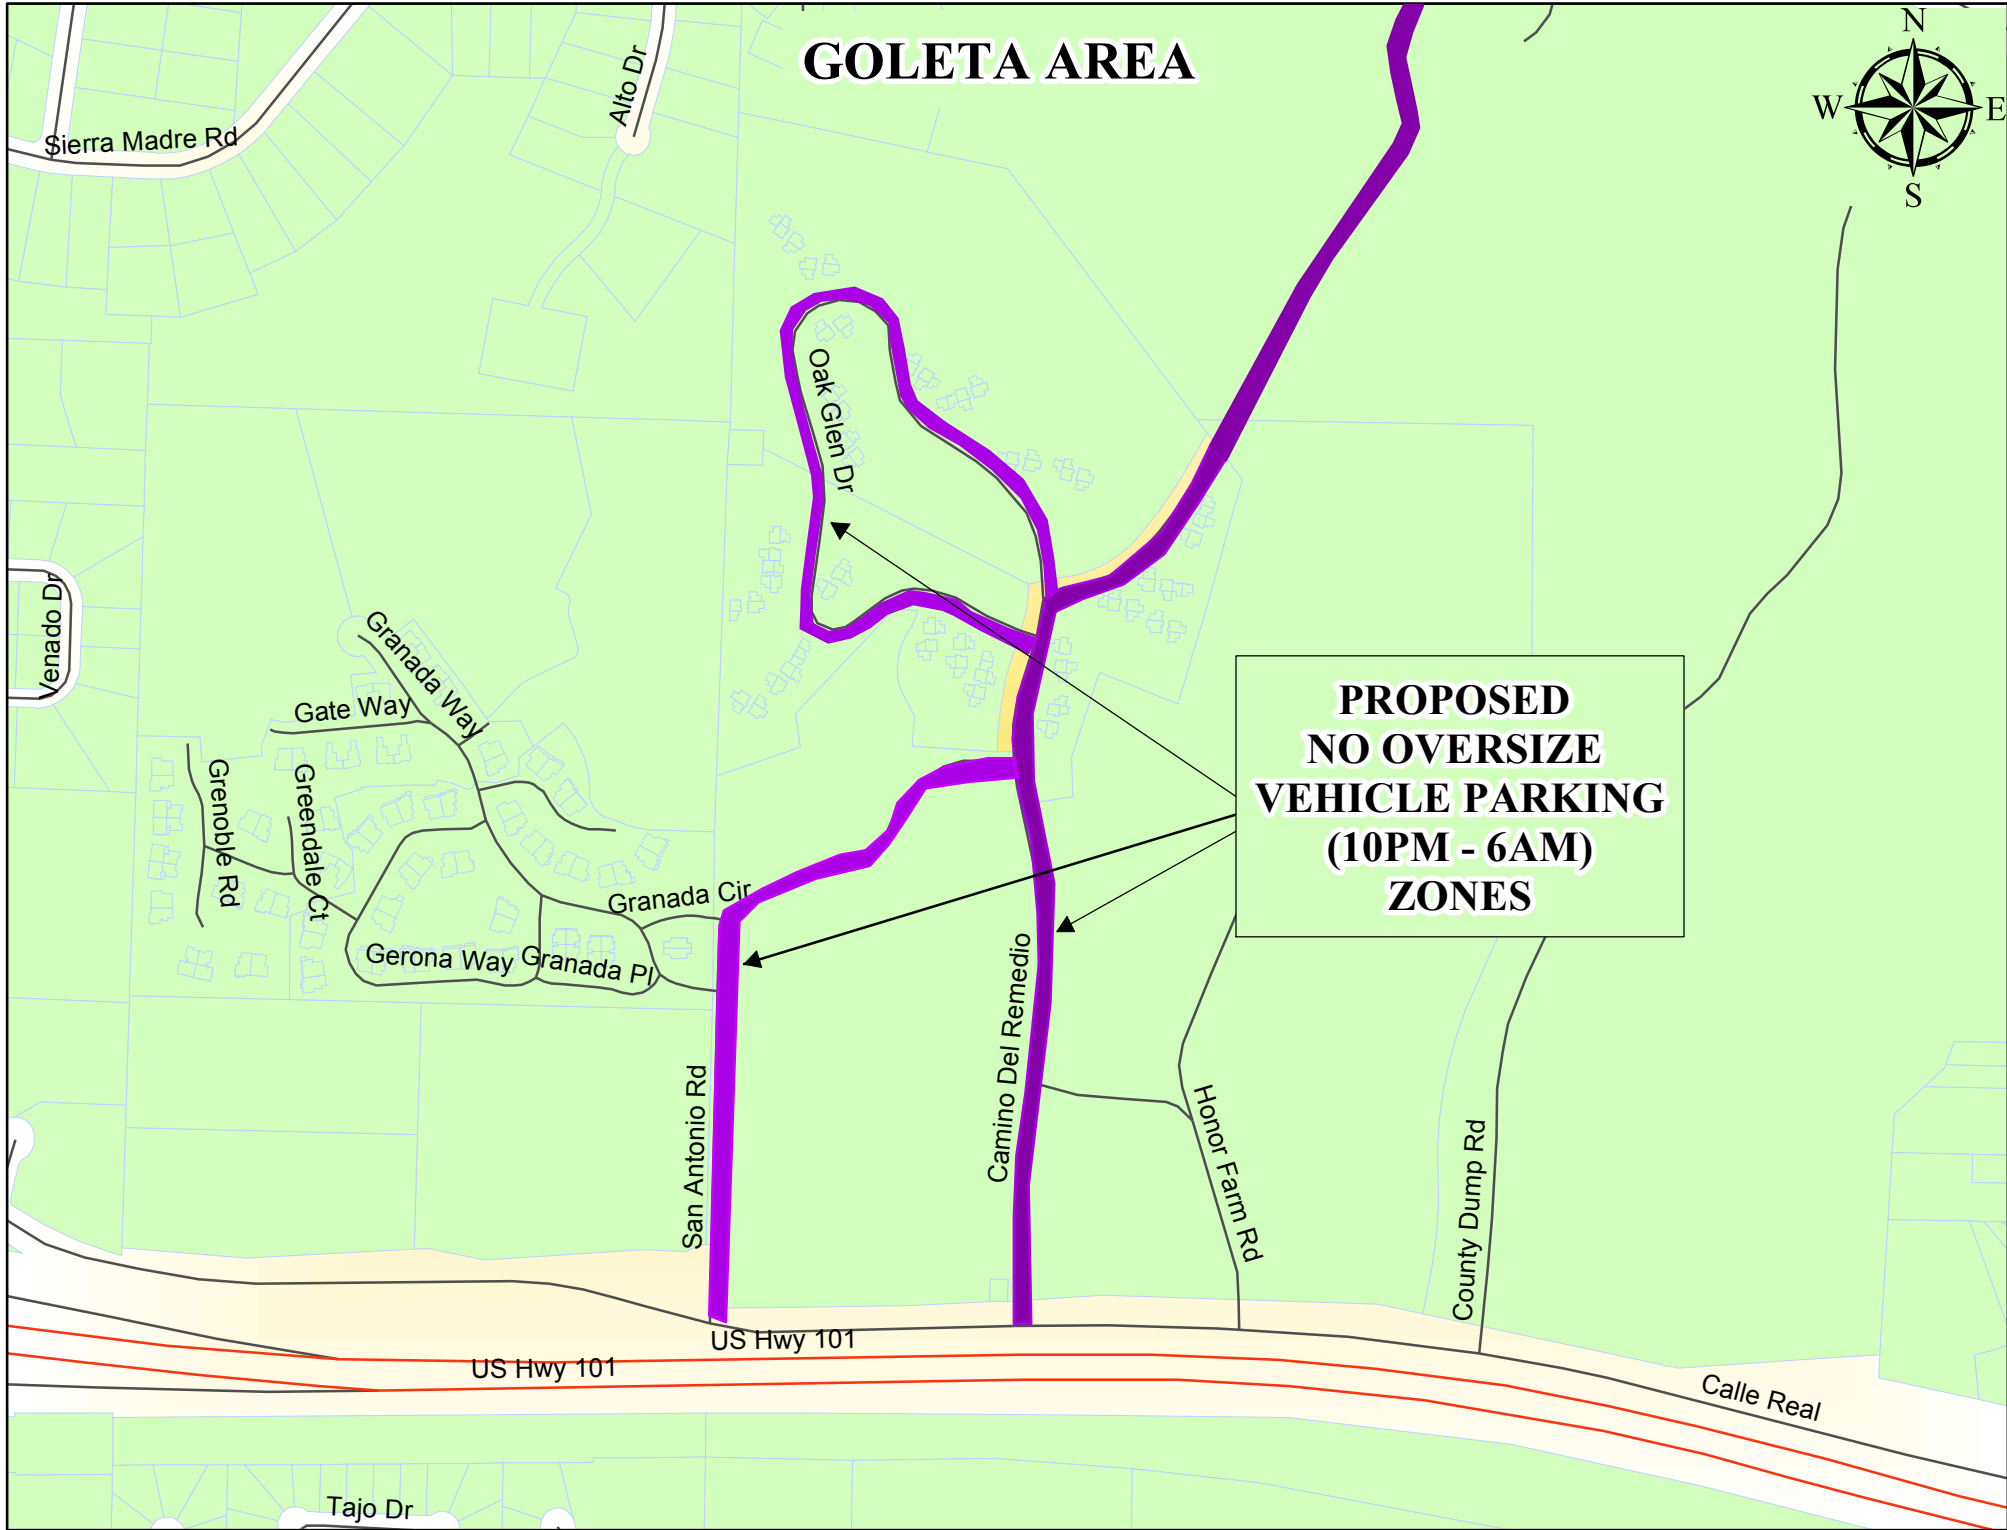

VICINITY MAP

Proposed Vehicle Restriction
on Ballard Canyon Road

GOLETA AREA

**PROPOSED
NO OVERSIZE
VEHICLE PARKING
(10PM - 6AM)
ZONES**

Sierra Madre Rd

Alto Dr

Venado Dr

Granada Way

Gate Way

Grenoble Rd

Greendale Ct

Gerona Way

Granada Pl

Granada Cir

San Antonio Rd

Camino Del Remedio

Honor Farm Rd

County Dump Rd

Calle Real

US Hwy 101

US Hwy 101

Tajo Dr

Oak Glen Dr

MONTECITO AREA

**PROPOSED
NO OVERSIZE
VEHICLE PARKING
(10PM - 6AM)
ZONES**