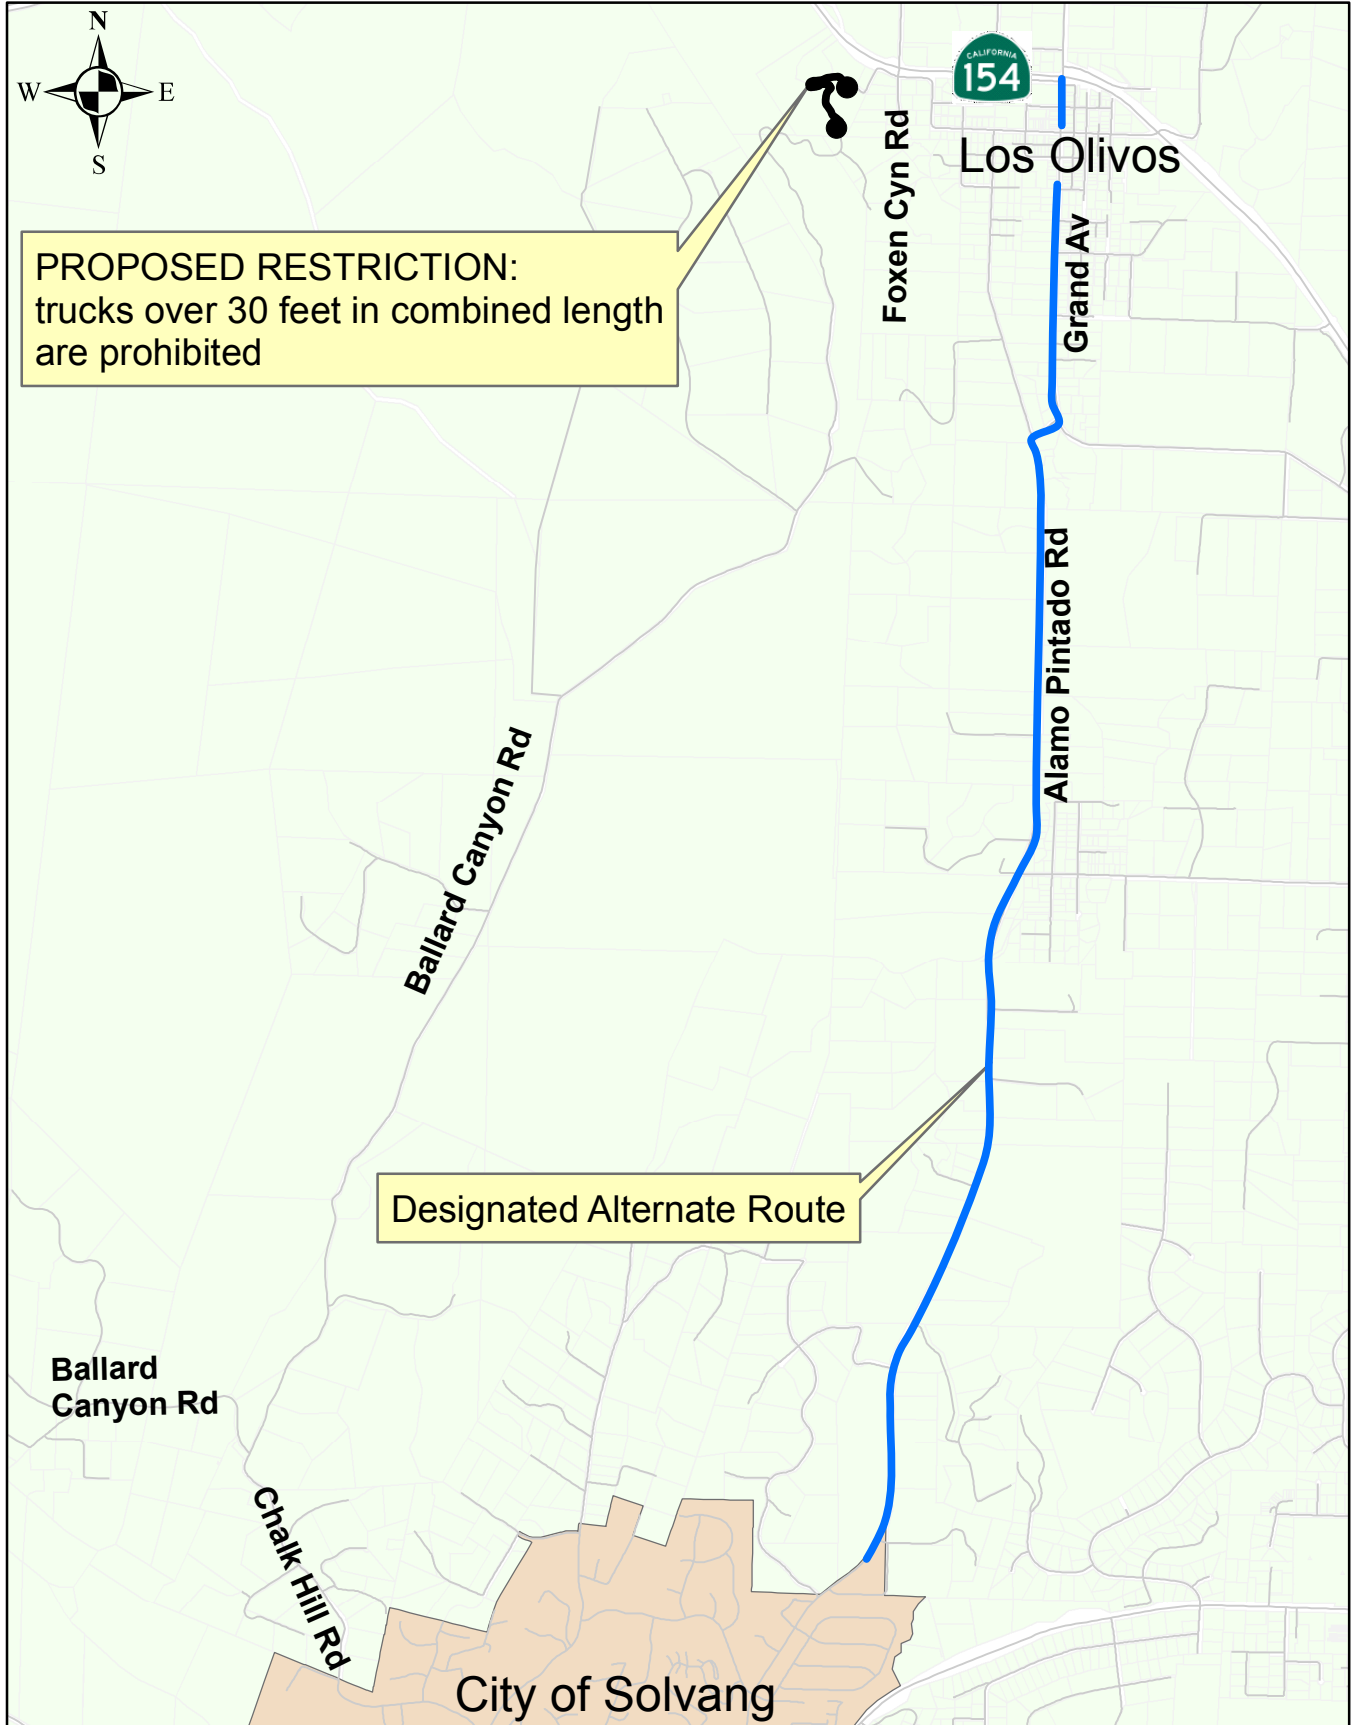

VICINITY MAP

Proposed Vehicle Restriction
on Ballard Canyon Road

GOLETA AREA

**PROPOSED
NO OVERSIZE
VEHICLE PARKING
(10PM - 6AM)
ZONES**

Sierra Madre Rd

Alto Dr

Venado Dr

Granada Way

Gate Way

Grenoble Rd

Greendale Ct

Gerona Way

Granada Pl

Granada Cir

San Antonio Rd

Camino Del Remedio

Honor Farm Rd

County Dump Rd

Calle Real

US Hwy 101

US Hwy 101

Tajo Dr

Oak Glen Dr

MONTECITO AREA

**PROPOSED
NO OVERSIZE
VEHICLE PARKING
(10PM - 6AM)
ZONES**