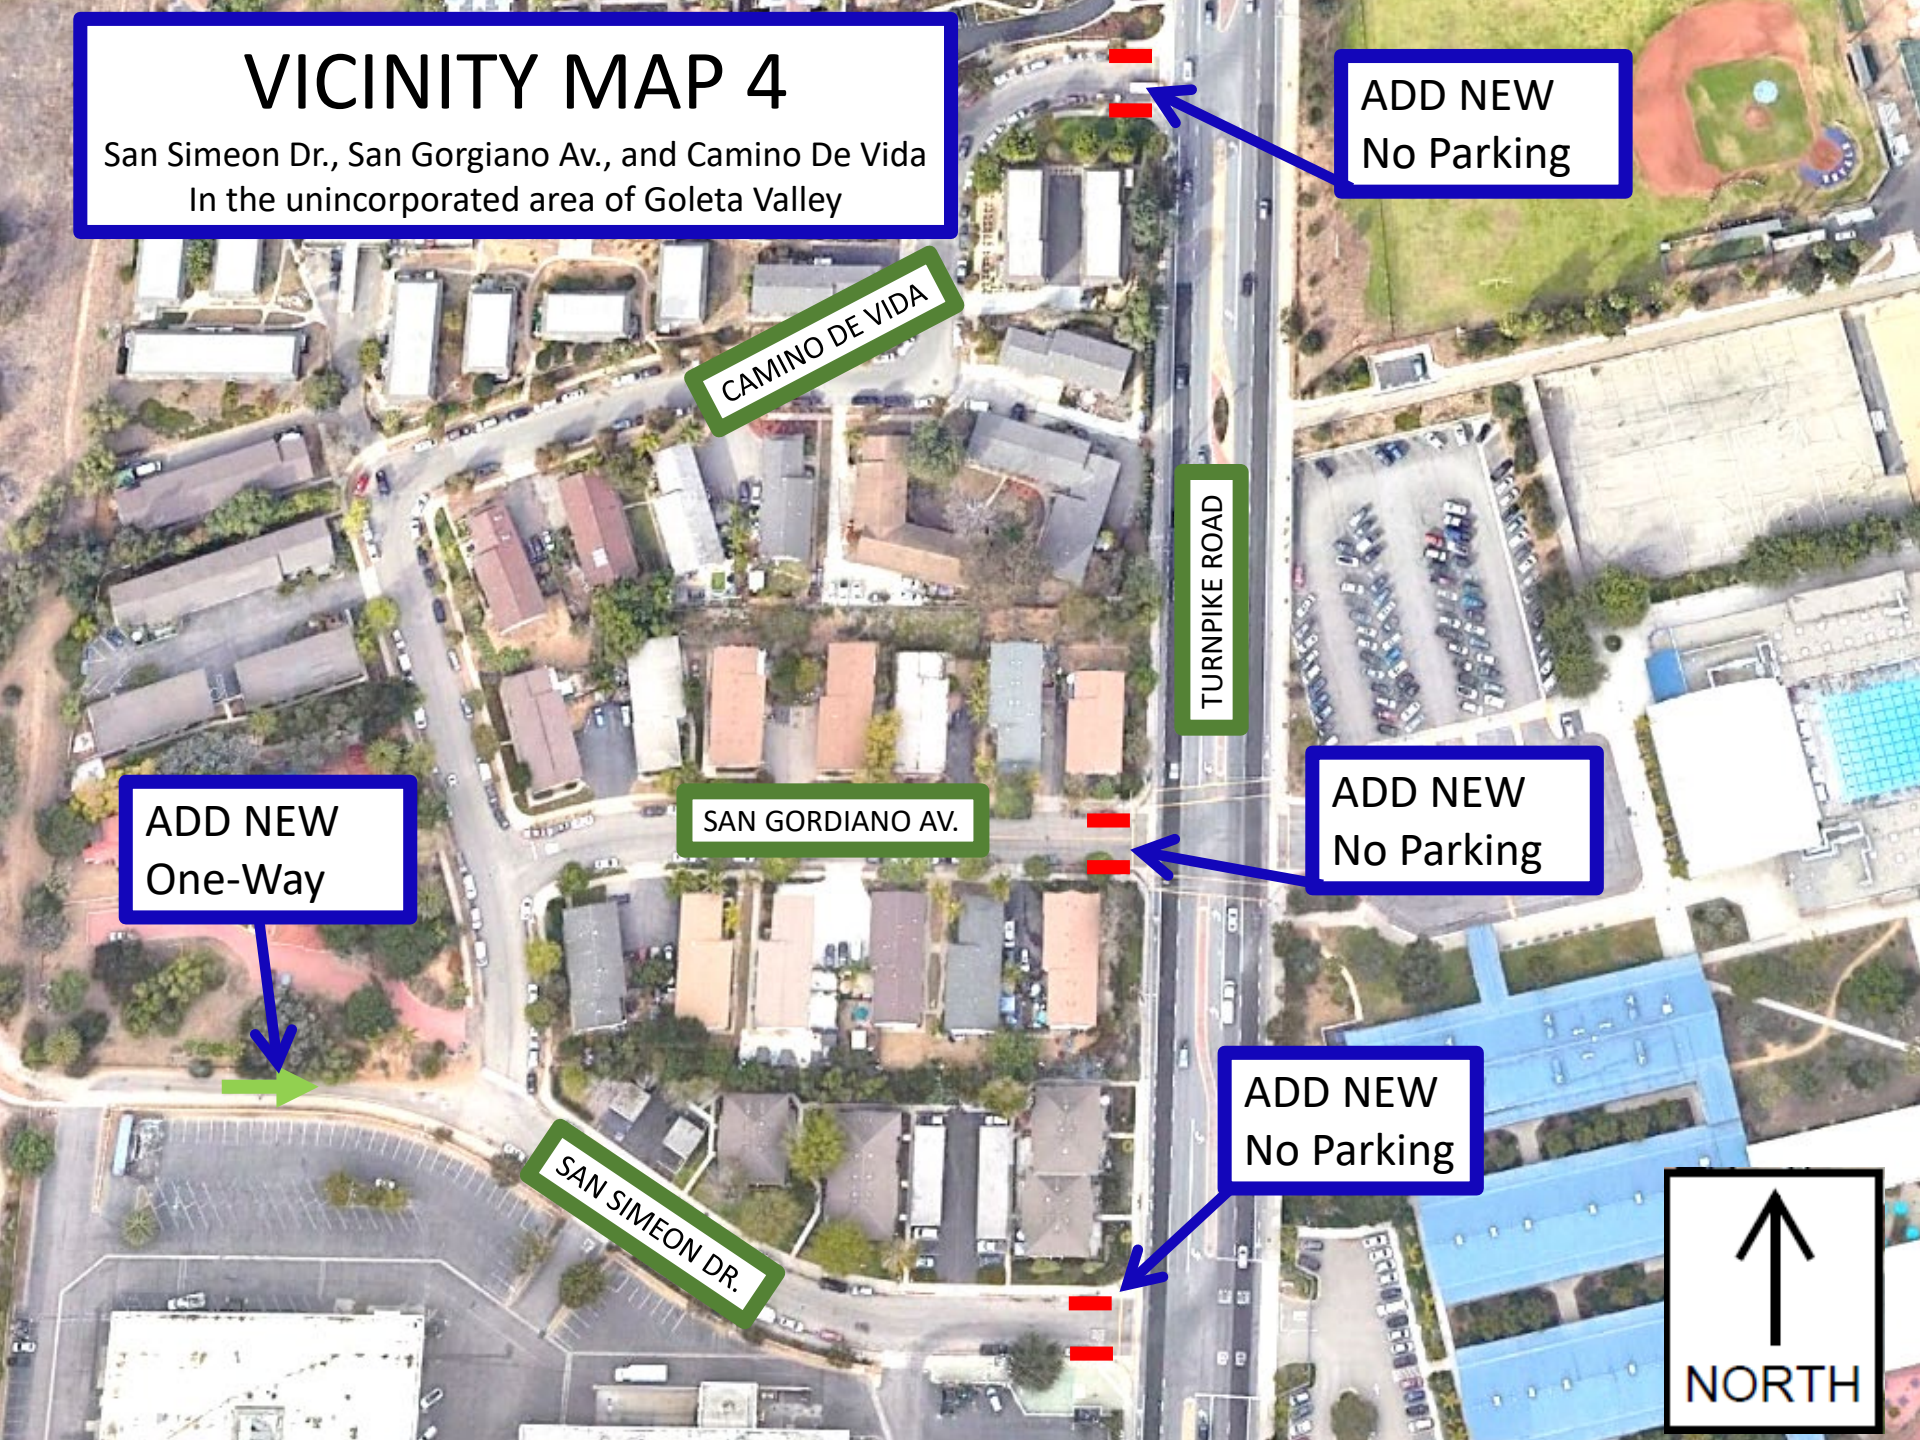

# VICINITY MAP 2

Mint Lane at Puente Drive  
In the unincorporated area of Goleta Valley

PUENTE PLAZA

ADD NEW  
Stop Control

MINT LANE

PUETE DRIVE

# VICINITY MAP 4

San Simeon Dr., San Gorgiano Av., and Camino De Vida  
In the unincorporated area of Goleta Valley

CAMINO DE VIDA

TURNPIKE ROAD

SAN GORGIANO AV.

SAN SIMEON DR.

ADD NEW  
No Parking

ADD NEW  
No Parking

# VICINITY MAP 5

Vala Drive

In the unincorporated area of Goleta Valley

TURNPIKE ROAD

ADD NEW  
No Parking

ADD NEW  
No Parking

YAPLE AVE

VALA DRIVE

EXISTING TO REMAIN  
No Parking 2 a.m. to 6 a.m.

TURNPIKE ROAD

LA RAMADA DRIVE