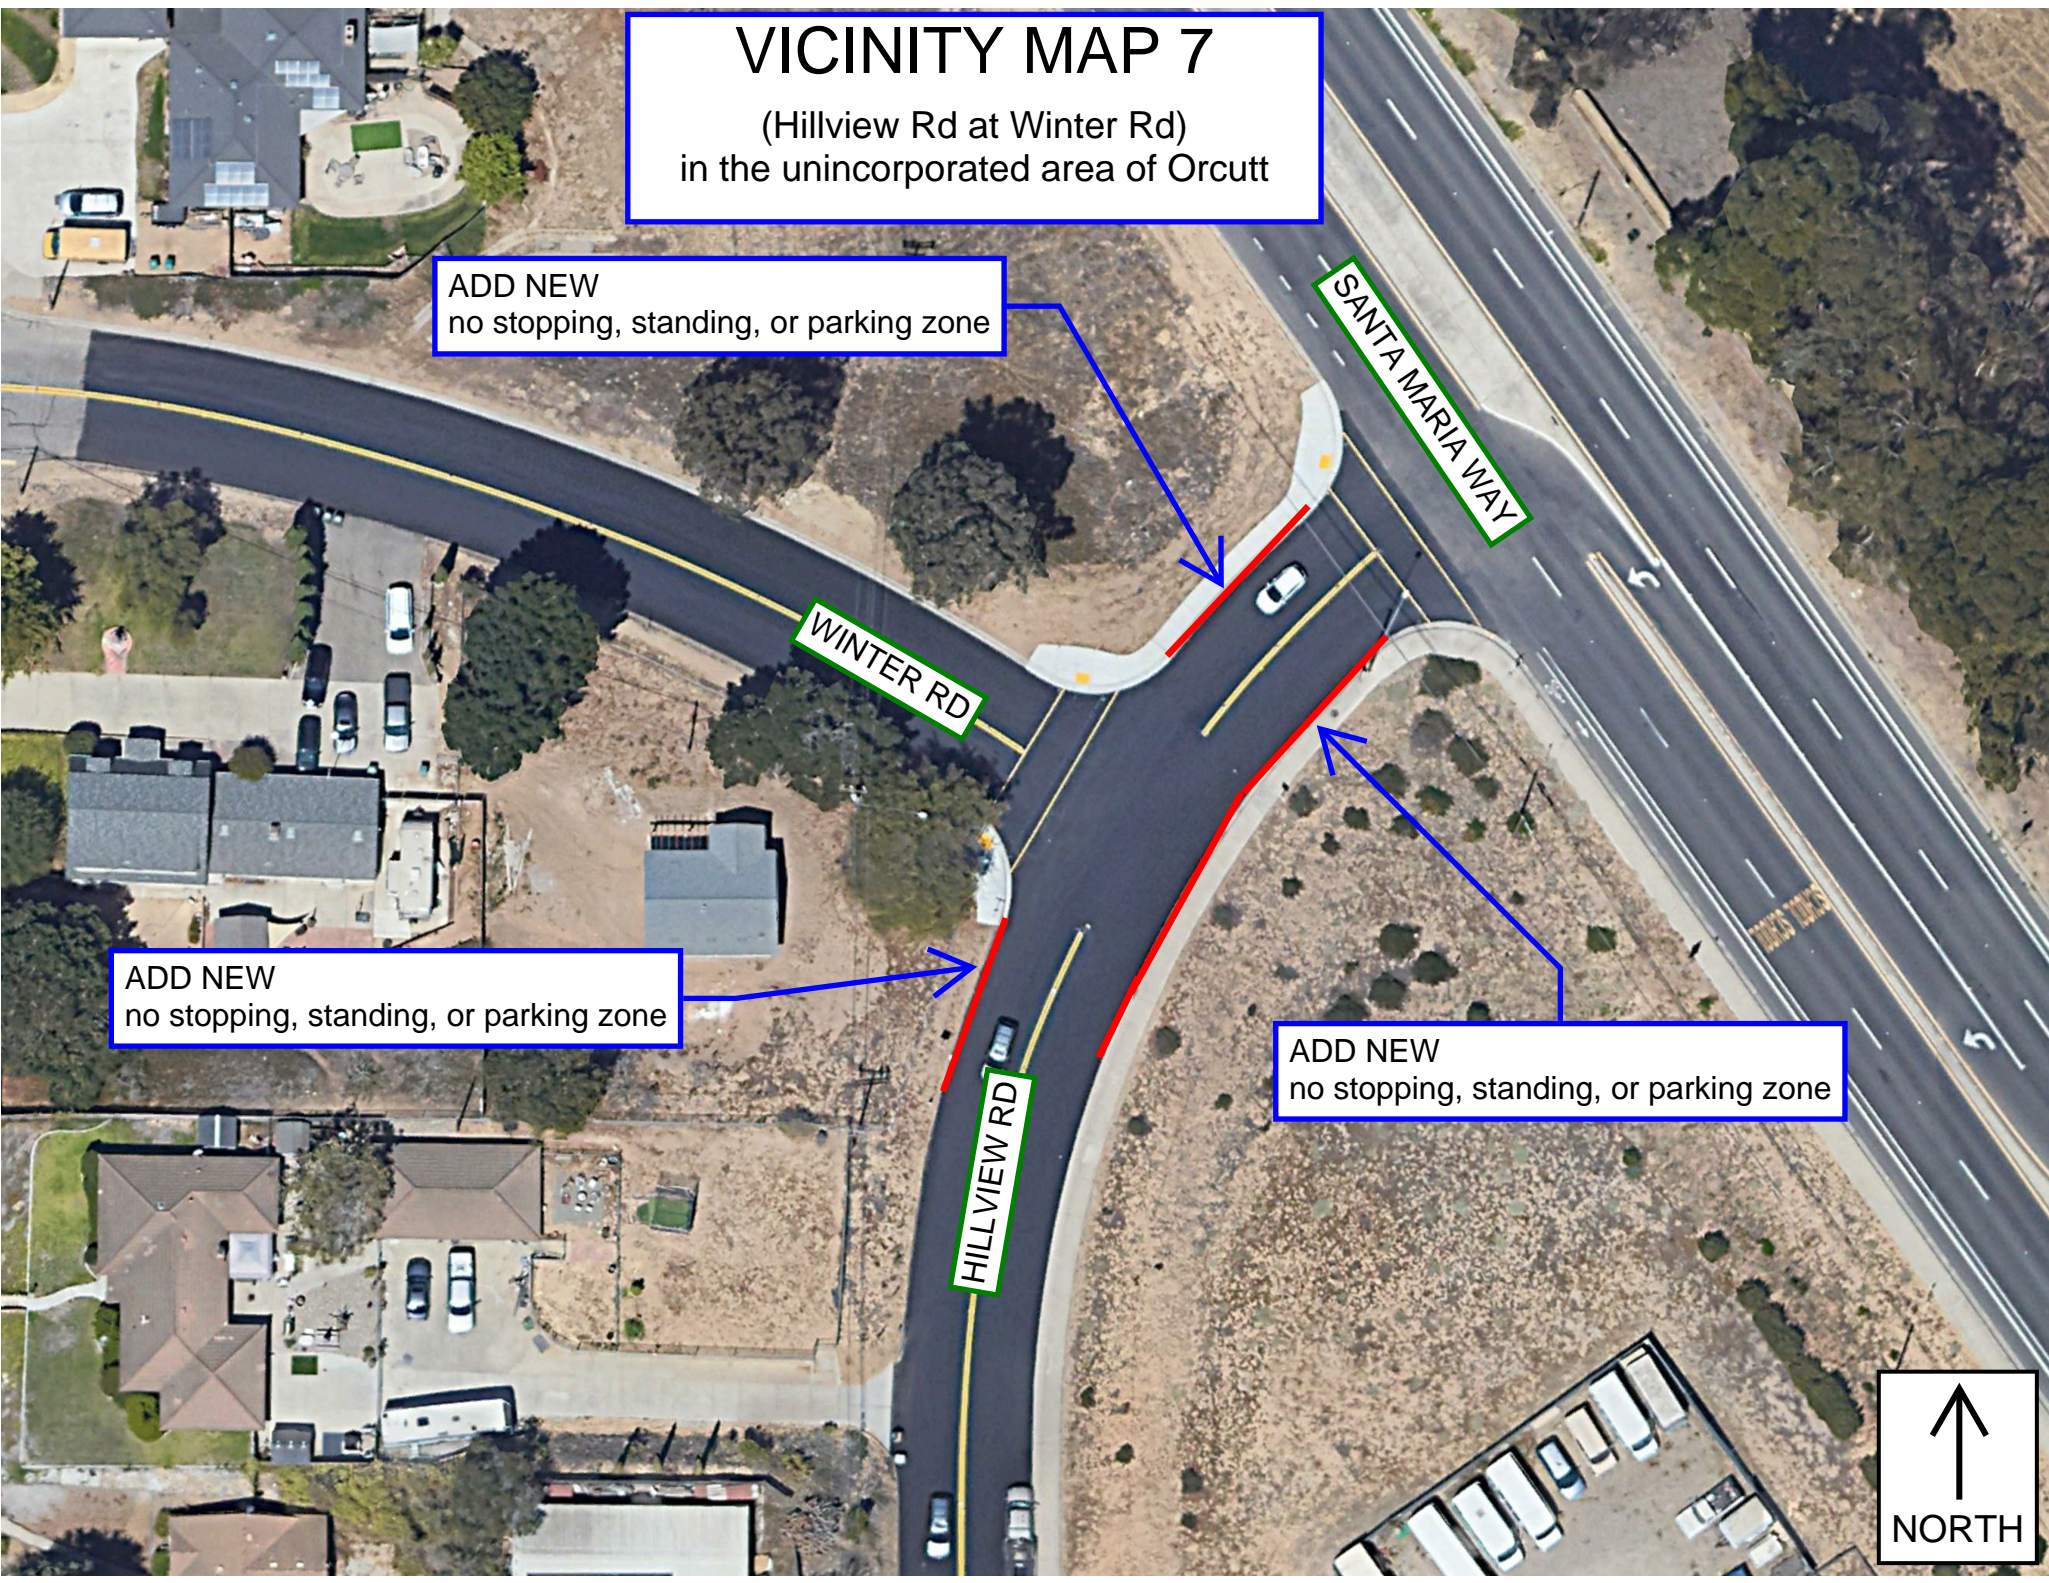

# VICINITY MAP 2

Mint Lane at Puente Drive  
In the unincorporated area of Goleta Valley

PUENTE PLAZA

ADD NEW  
Stop Control

MINT LANE

PUETE DRIVE

# VICINITY MAP 3

(Blosser Rd at Solomon Rd / Old Mill Ln)  
in the unincorporated area of Orcutt

ADD NEW  
stop control

BLOSSER RD

EXISTING  
stop control

OLD MILL LN

SOLOMON RD

EXISTING  
stop control

# VICINITY MAP 7

(Hillview Rd at Winter Rd)  
in the unincorporated area of Orcutt

ADD NEW  
no stopping, standing, or parking zone

ADD NEW  
no stopping, standing, or parking zone

ADD NEW  
no stopping, standing, or parking zone

# VICINITY MAP 8

(Foster Rd at Hillview Rd)  
in the unincorporated area of Orcutt

HILLVIEW RD

EXISTING  
no stopping, standing, or parking zone

ADD NEW  
no stopping, standing, or parking zone

FOSTER RD