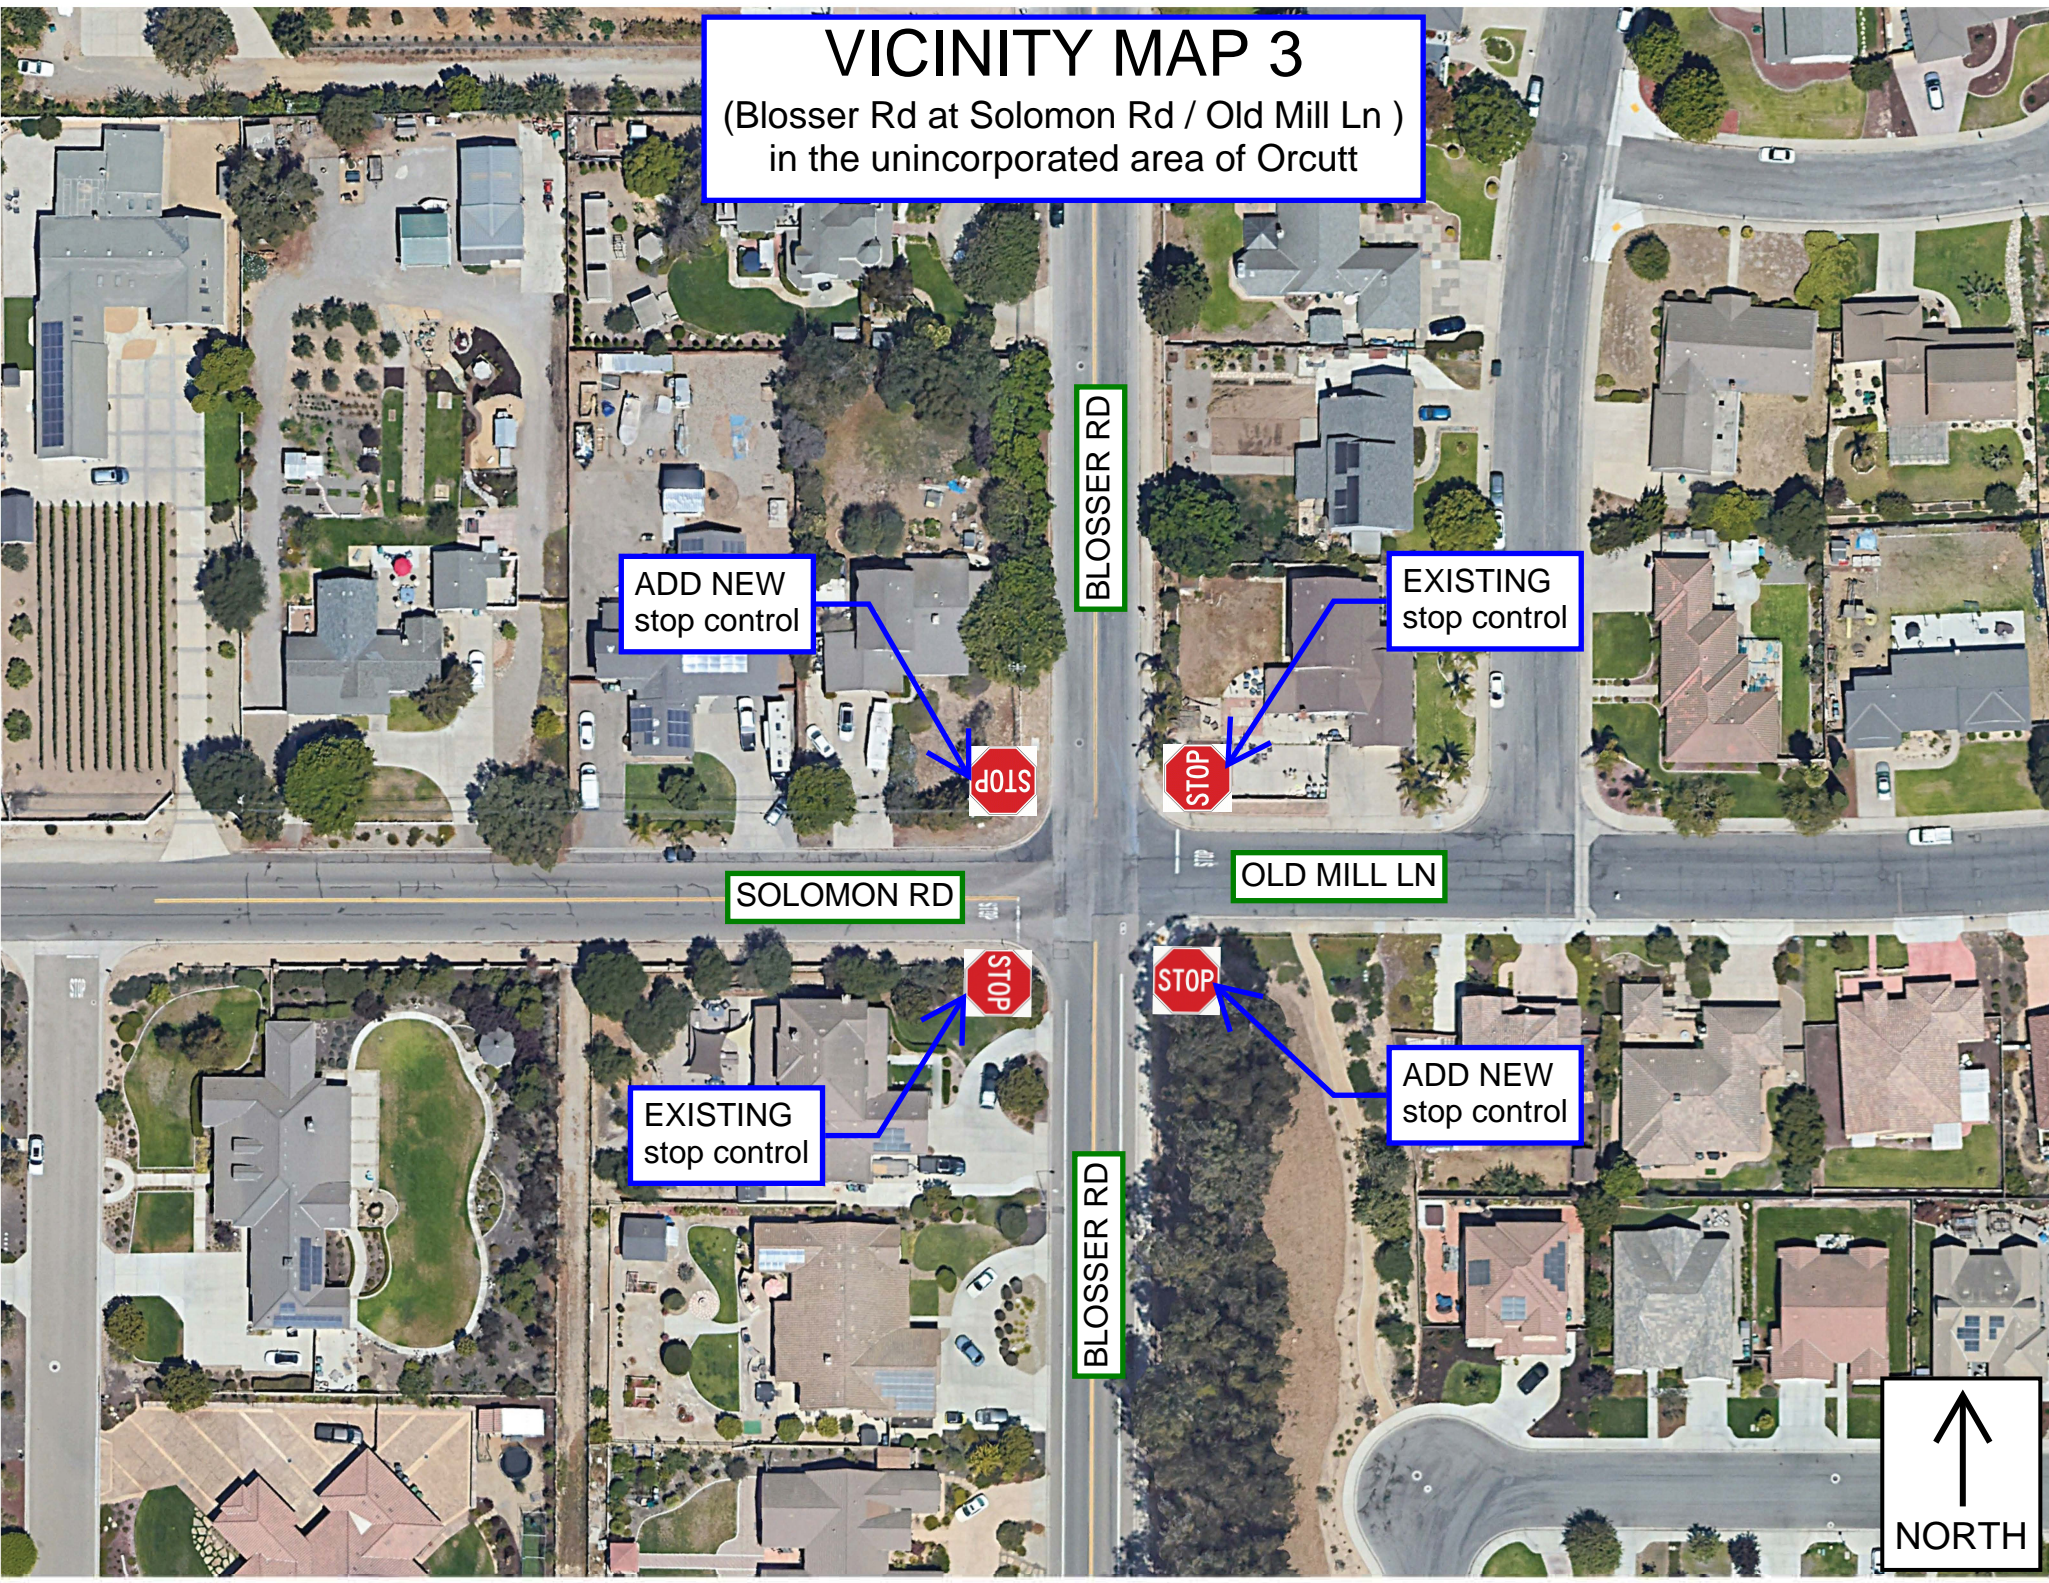

# VICINITY MAP 1

San Ysidro Road at San Ysidro Lane  
In the unincorporated area of Montecito

EXISTING  
Stop Control

EXISTING  
Stop Control

SAN YSIDRO LANE

ADD NEW  
Stop Control

SAN YSIDRO ROAD

# VICINITY MAP 2

Mint Lane at Puente Drive  
In the unincorporated area of Goleta Valley

PUENTE PLAZA

ADD NEW  
Stop Control

MINT LANE

PUETE DRIVE

# VICINITY MAP 3

(Blosser Rd at Solomon Rd / Old Mill Ln)  
in the unincorporated area of Orcutt

ADD NEW  
stop control

BLOSSER RD

EXISTING  
stop control

OLD MILL LN

SOLOMON RD

EXISTING  
stop control

# VICINITY MAP 5

Vala Drive

In the unincorporated area of Goleta Valley

TURNPIKE ROAD

ADD NEW  
No Parking

ADD NEW  
No Parking

YAPLE AVE

VALA DRIVE