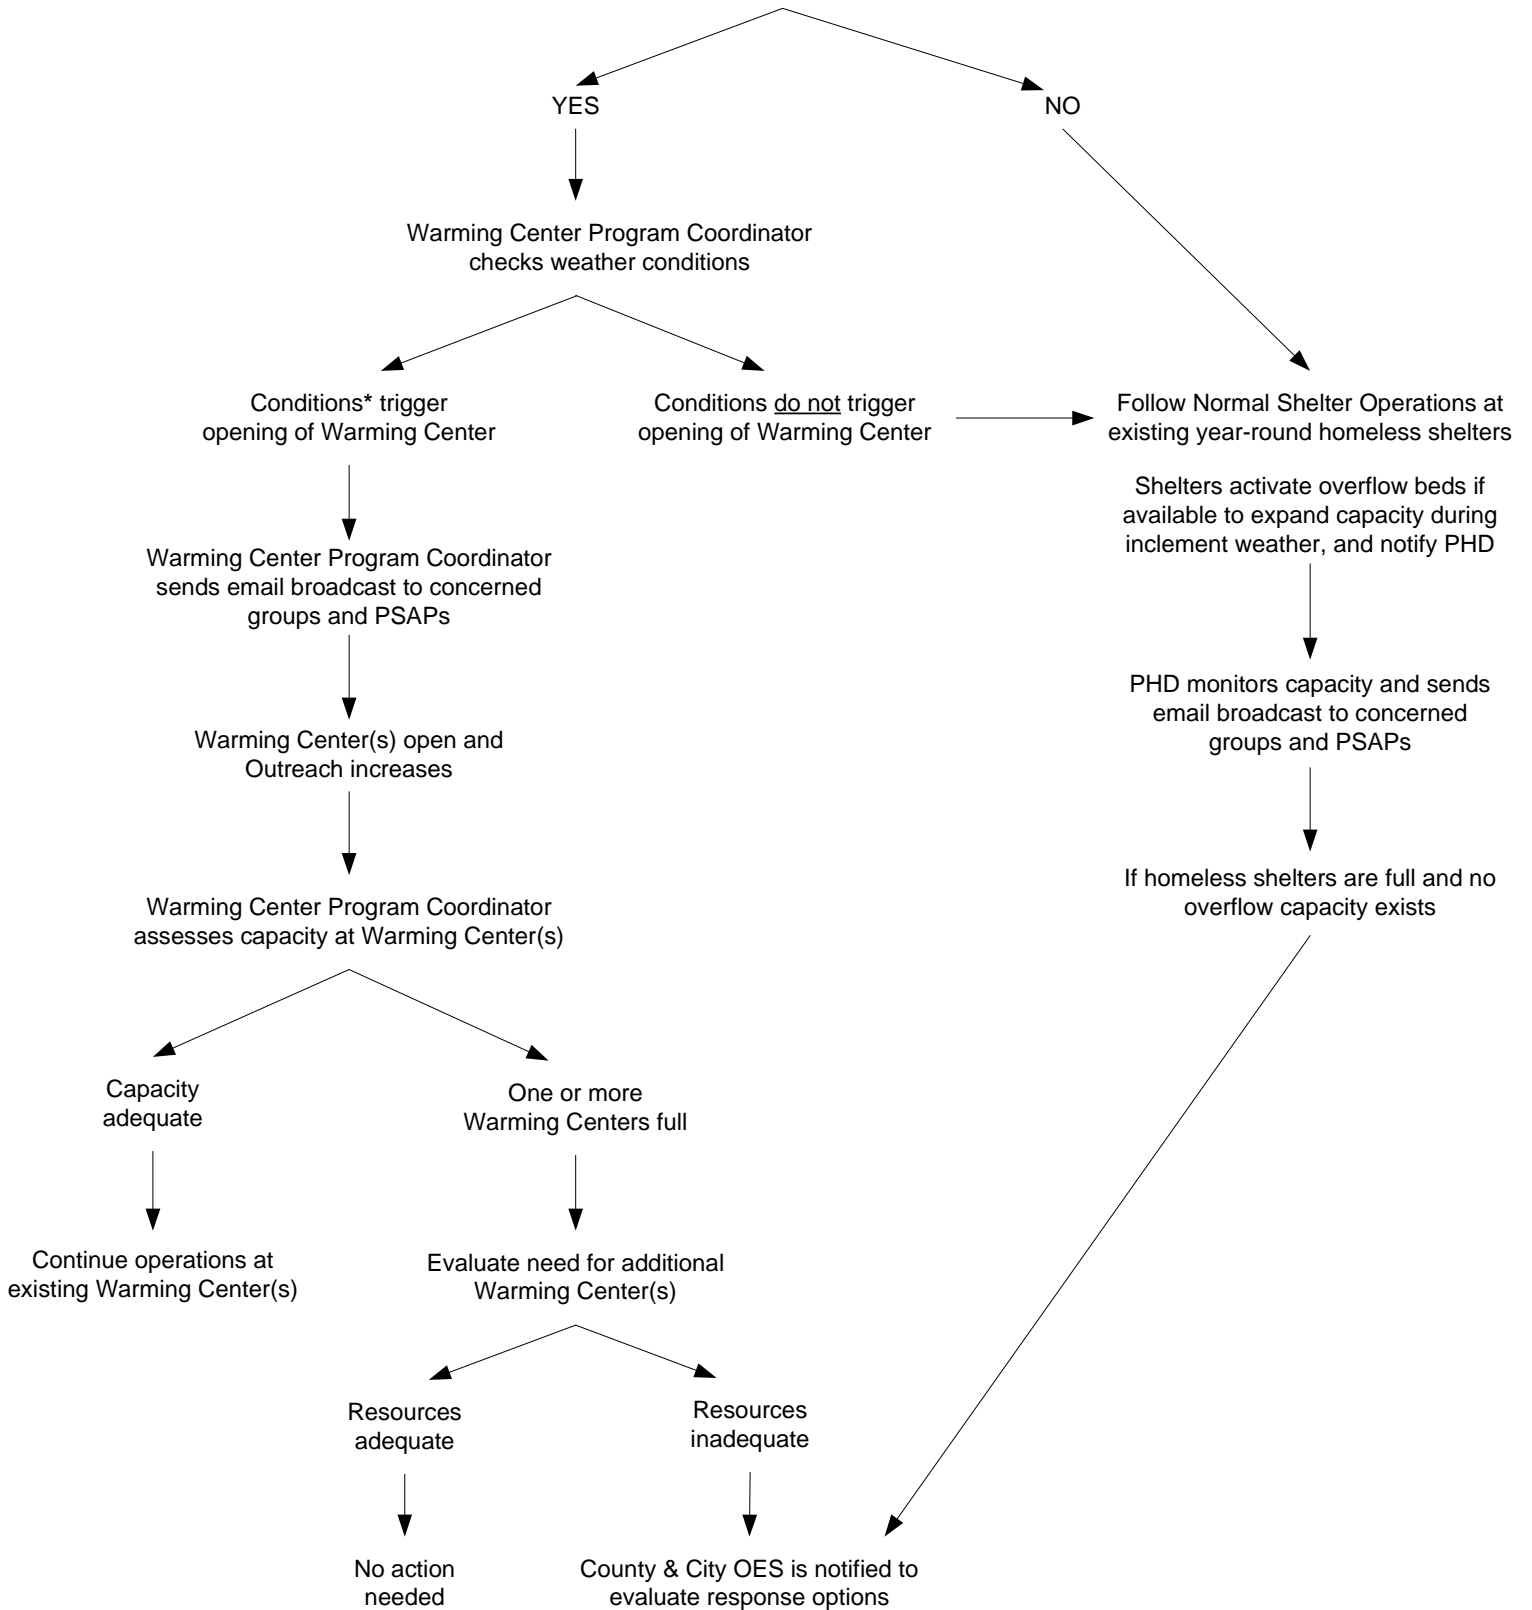

# Inclement Weather Homeless Sheltering

## Funding Available for Warming Centers

### **\* Trigger Conditions**

- 1)  $\leq 35^{\circ}$  F
- 2)  $\geq 50\%$  prediction of rain for 2 consecutive days
- 3)  $< 40^{\circ}$  F with  $\geq 50\%$  rain prediction