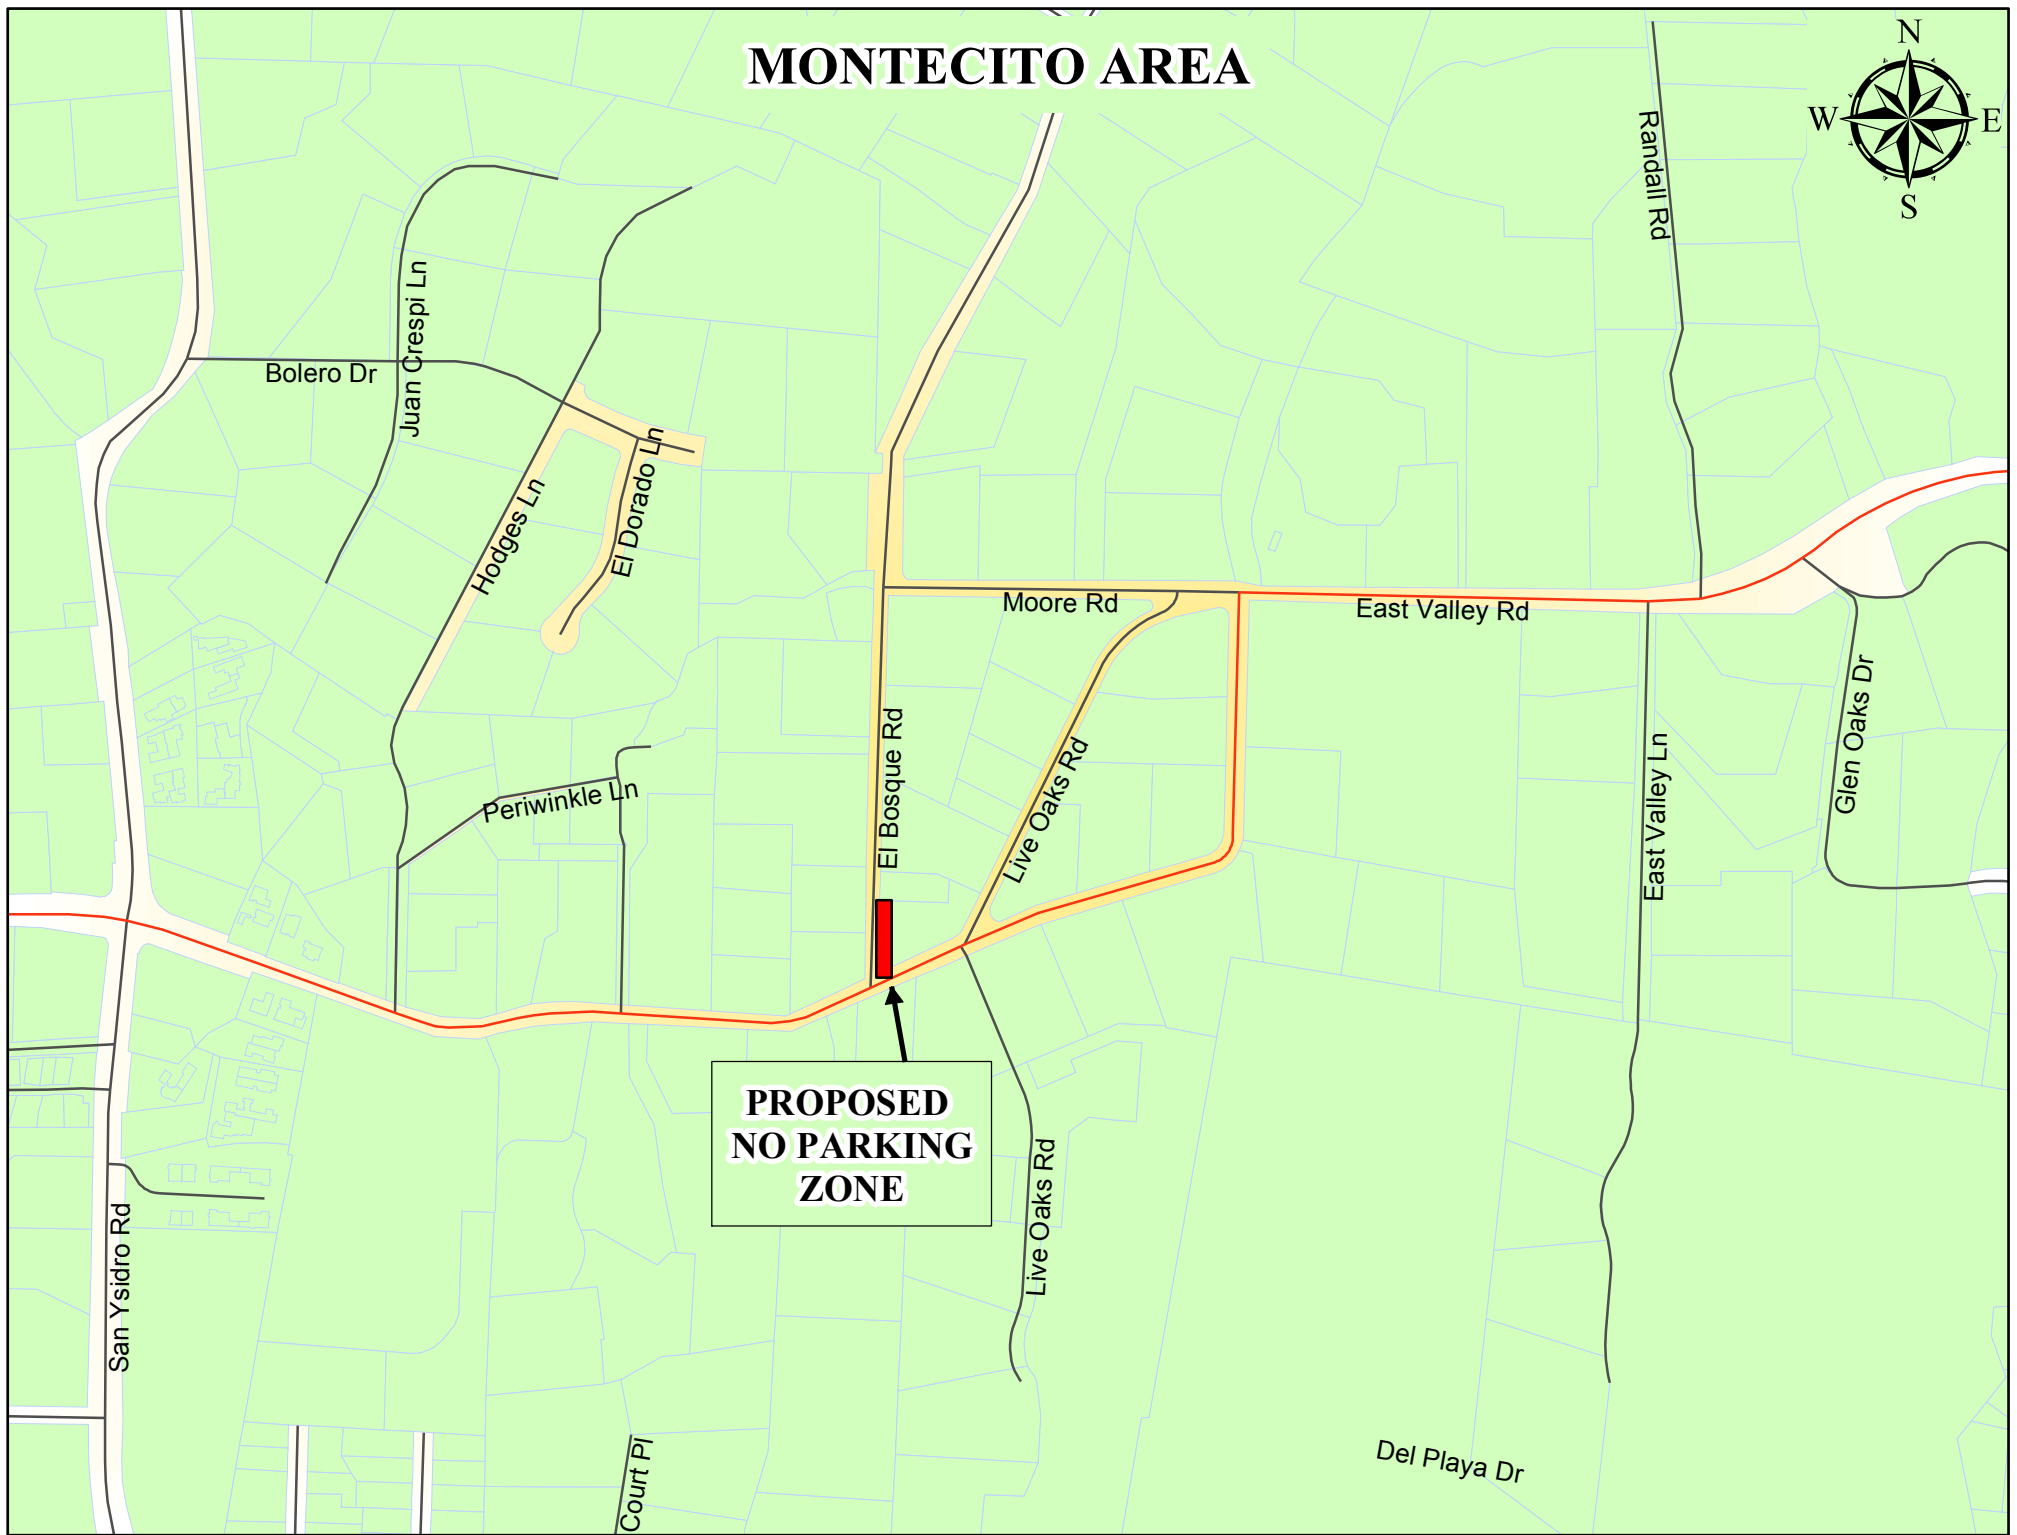

ORCUTT AREA

**PROPOSED
NO PARKING
ZONES**

SANTA BARBARA AREA

**PROPOSED
NO PARKING
ZONES**

MONTECITO AREA

**PROPOSED
NO PARKING
ZONE**

ISLA VISTA AREA

**PROPOSED
NO PARKING
ZONE**

Via Lucero

Calle Real

US Hwy 101

State St

State St

US Hwy 101

Del Playa Dr

Vista Clara Rd

Puente Dr

Via Covello

Via Abajo

Via Nieto

Via Brocha

Via Docena

Vieja Dr

Via Huerto

Sandpiper Ln

Village Ln

Diamond Crest Ct

Vista De Lejos Dr

Vista De La Mesa Dr

**PROPOSED
NO PARKING
ZONE**

Calle Las Brisas

Mockingbird Ln