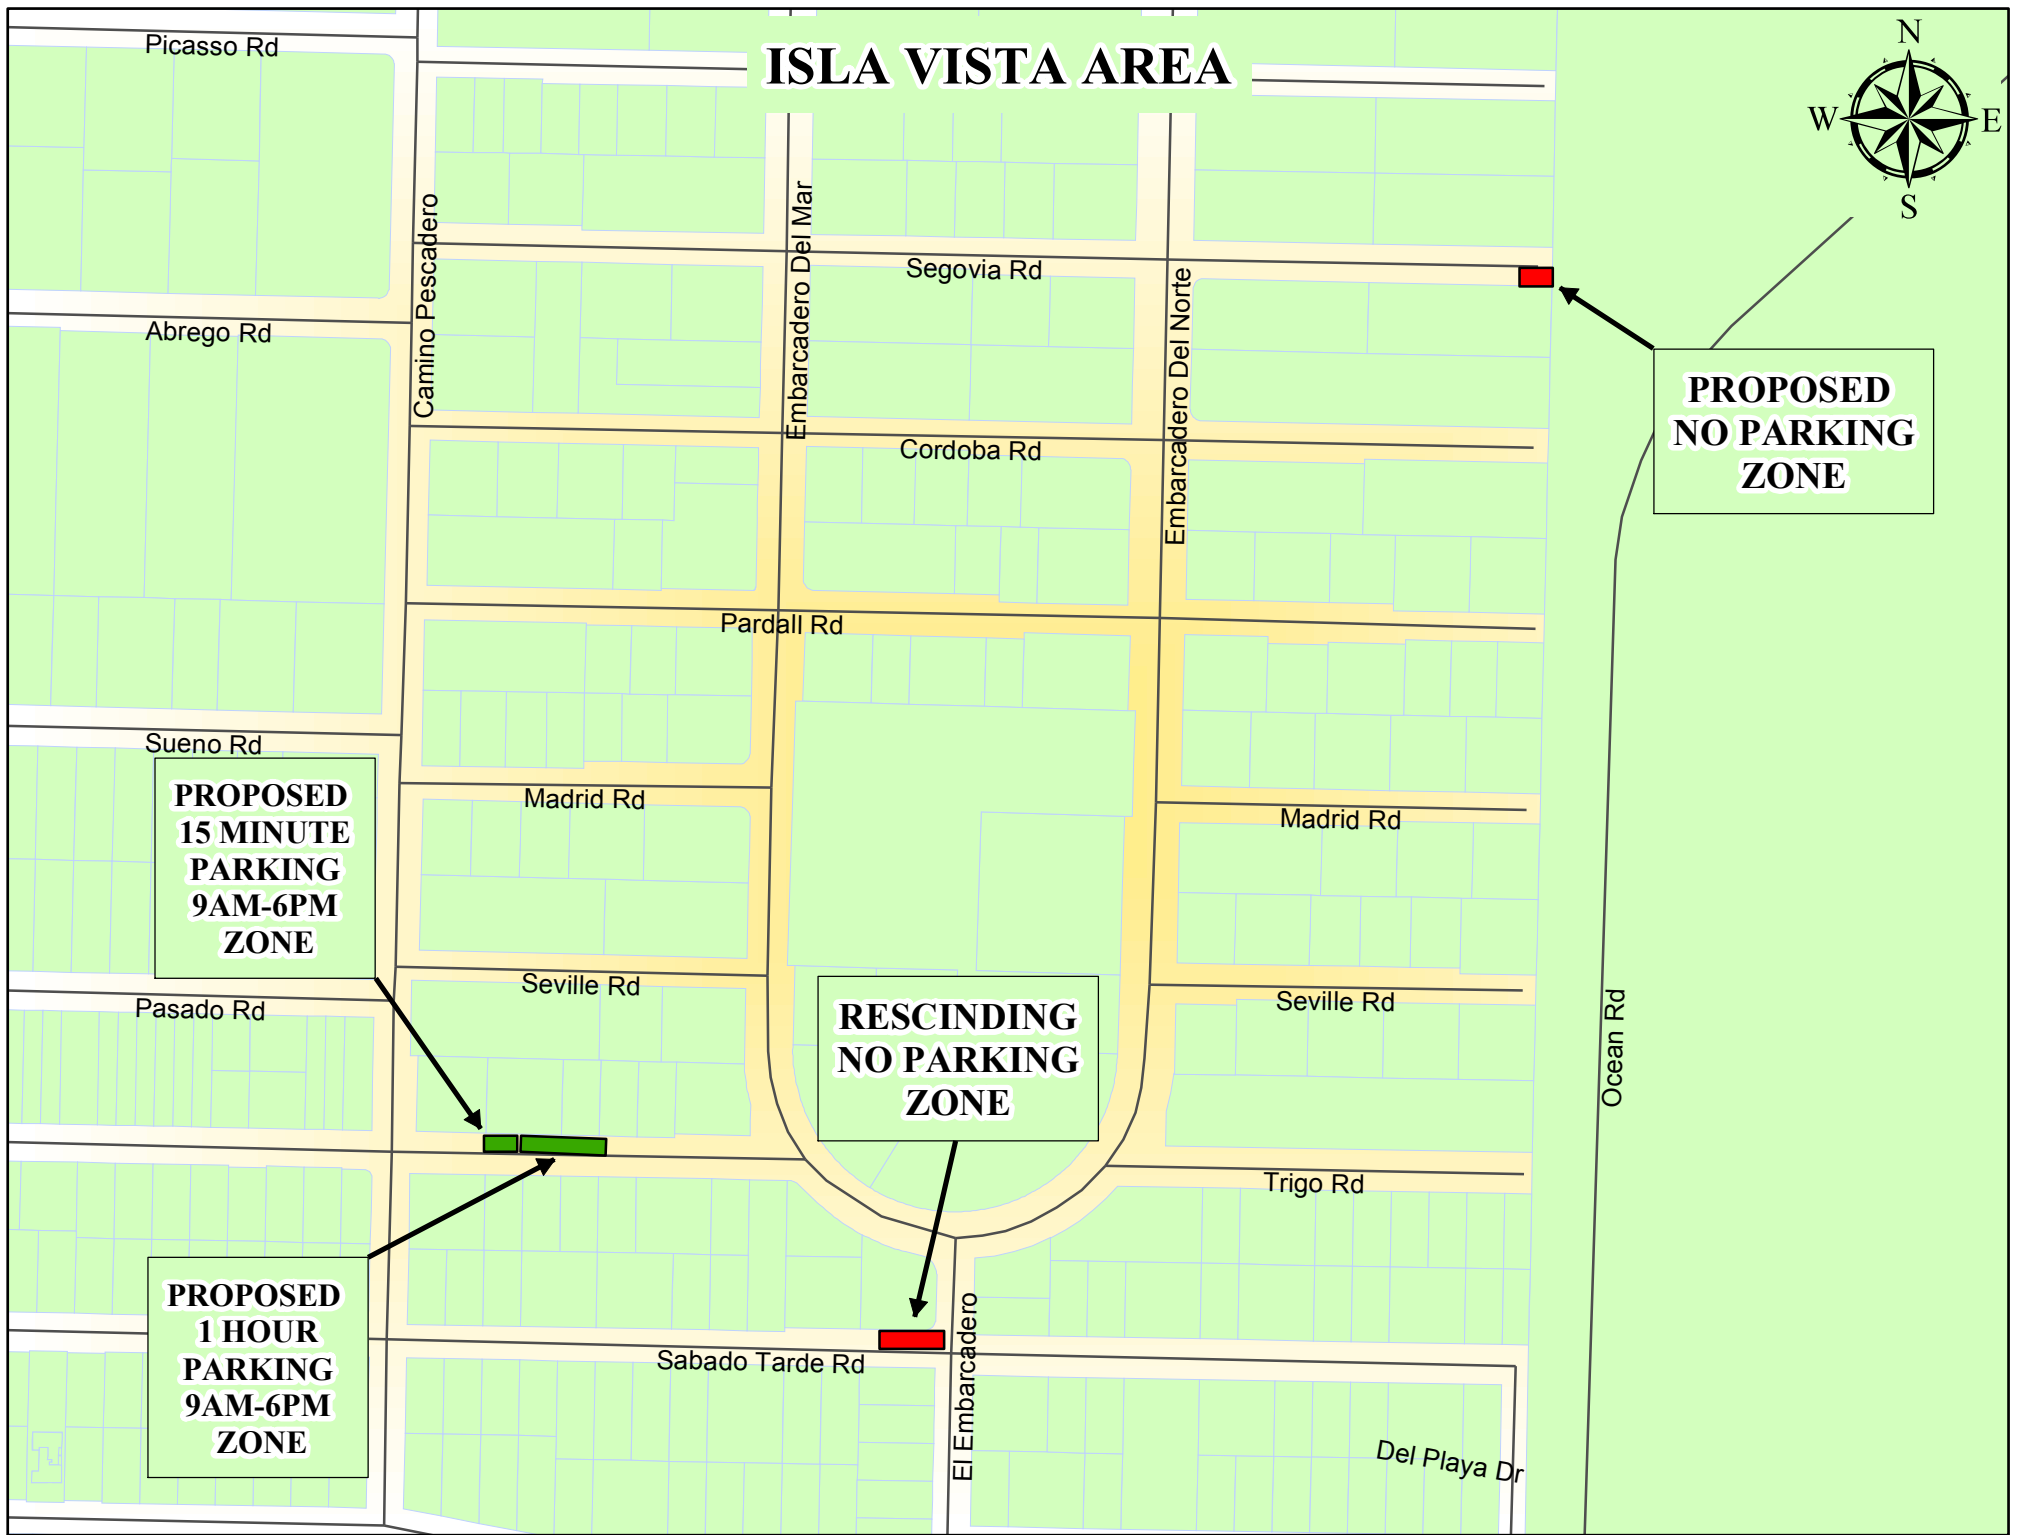

ISLA VISTA AREA

**PROPOSED
NO PARKING
ZONE**

**PROPOSED
15 MINUTE
PARKING
9AM-6PM
ZONE**

**RESCINDING
NO PARKING
ZONE**

**PROPOSED
1 HOUR
PARKING
9AM-6PM
ZONE**