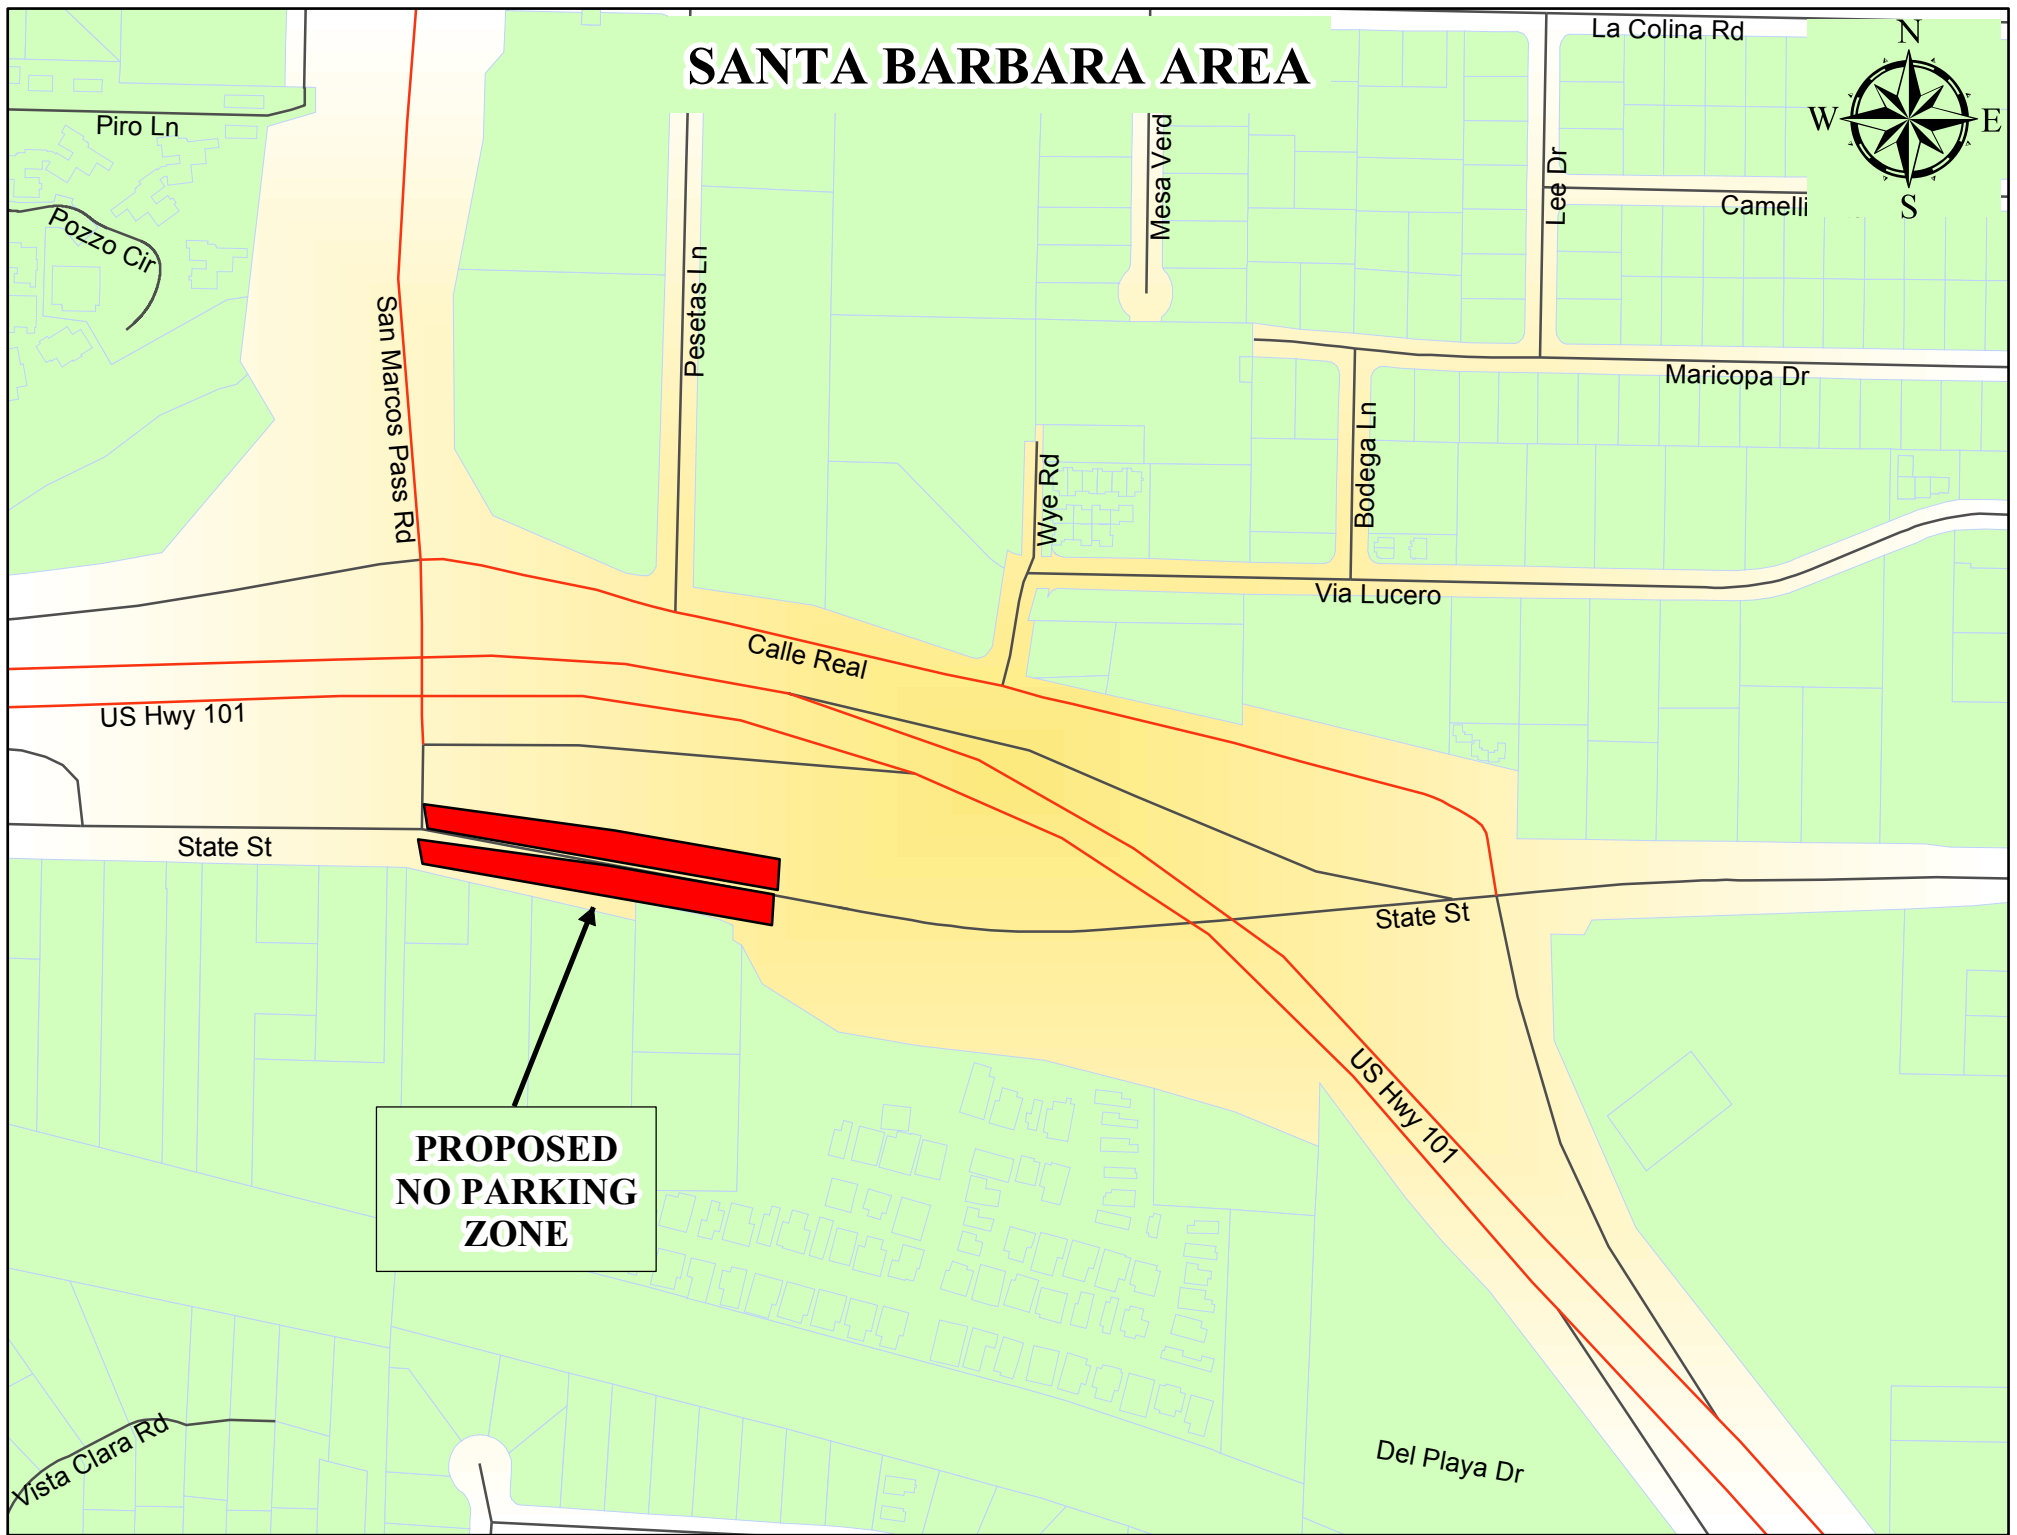

ORCUTT AREA

**PROPOSED
NO PARKING
ZONES**

SANTA BARBARA AREA

**PROPOSED
NO PARKING
ZONES**

MONTECITO AREA

**PROPOSED
NO PARKING
ZONE**

ISLA VISTA AREA

**PROPOSED
NO PARKING
ZONE**

**PROPOSED
15 MINUTE
PARKING
9AM-6PM
ZONE**

**RESCINDING
NO PARKING
ZONE**

**PROPOSED
1 HOUR
PARKING
9AM-6PM
ZONE**

SANTA BARBARA AREA

**PROPOSED
NO PARKING
ZONE**

Piro Ln

Pozzo Cir

San Marcos Pass Rd

Via Lucero

Calle Real

US Hwy 101

State St

State St

US Hwy 101

Del Playa Dr

Vista Clara Rd

Puente Dr

Via Covello

Via Abajo

Via Nieto

Via Brocha

Via Docena

Vieja Dr

Via Huerto