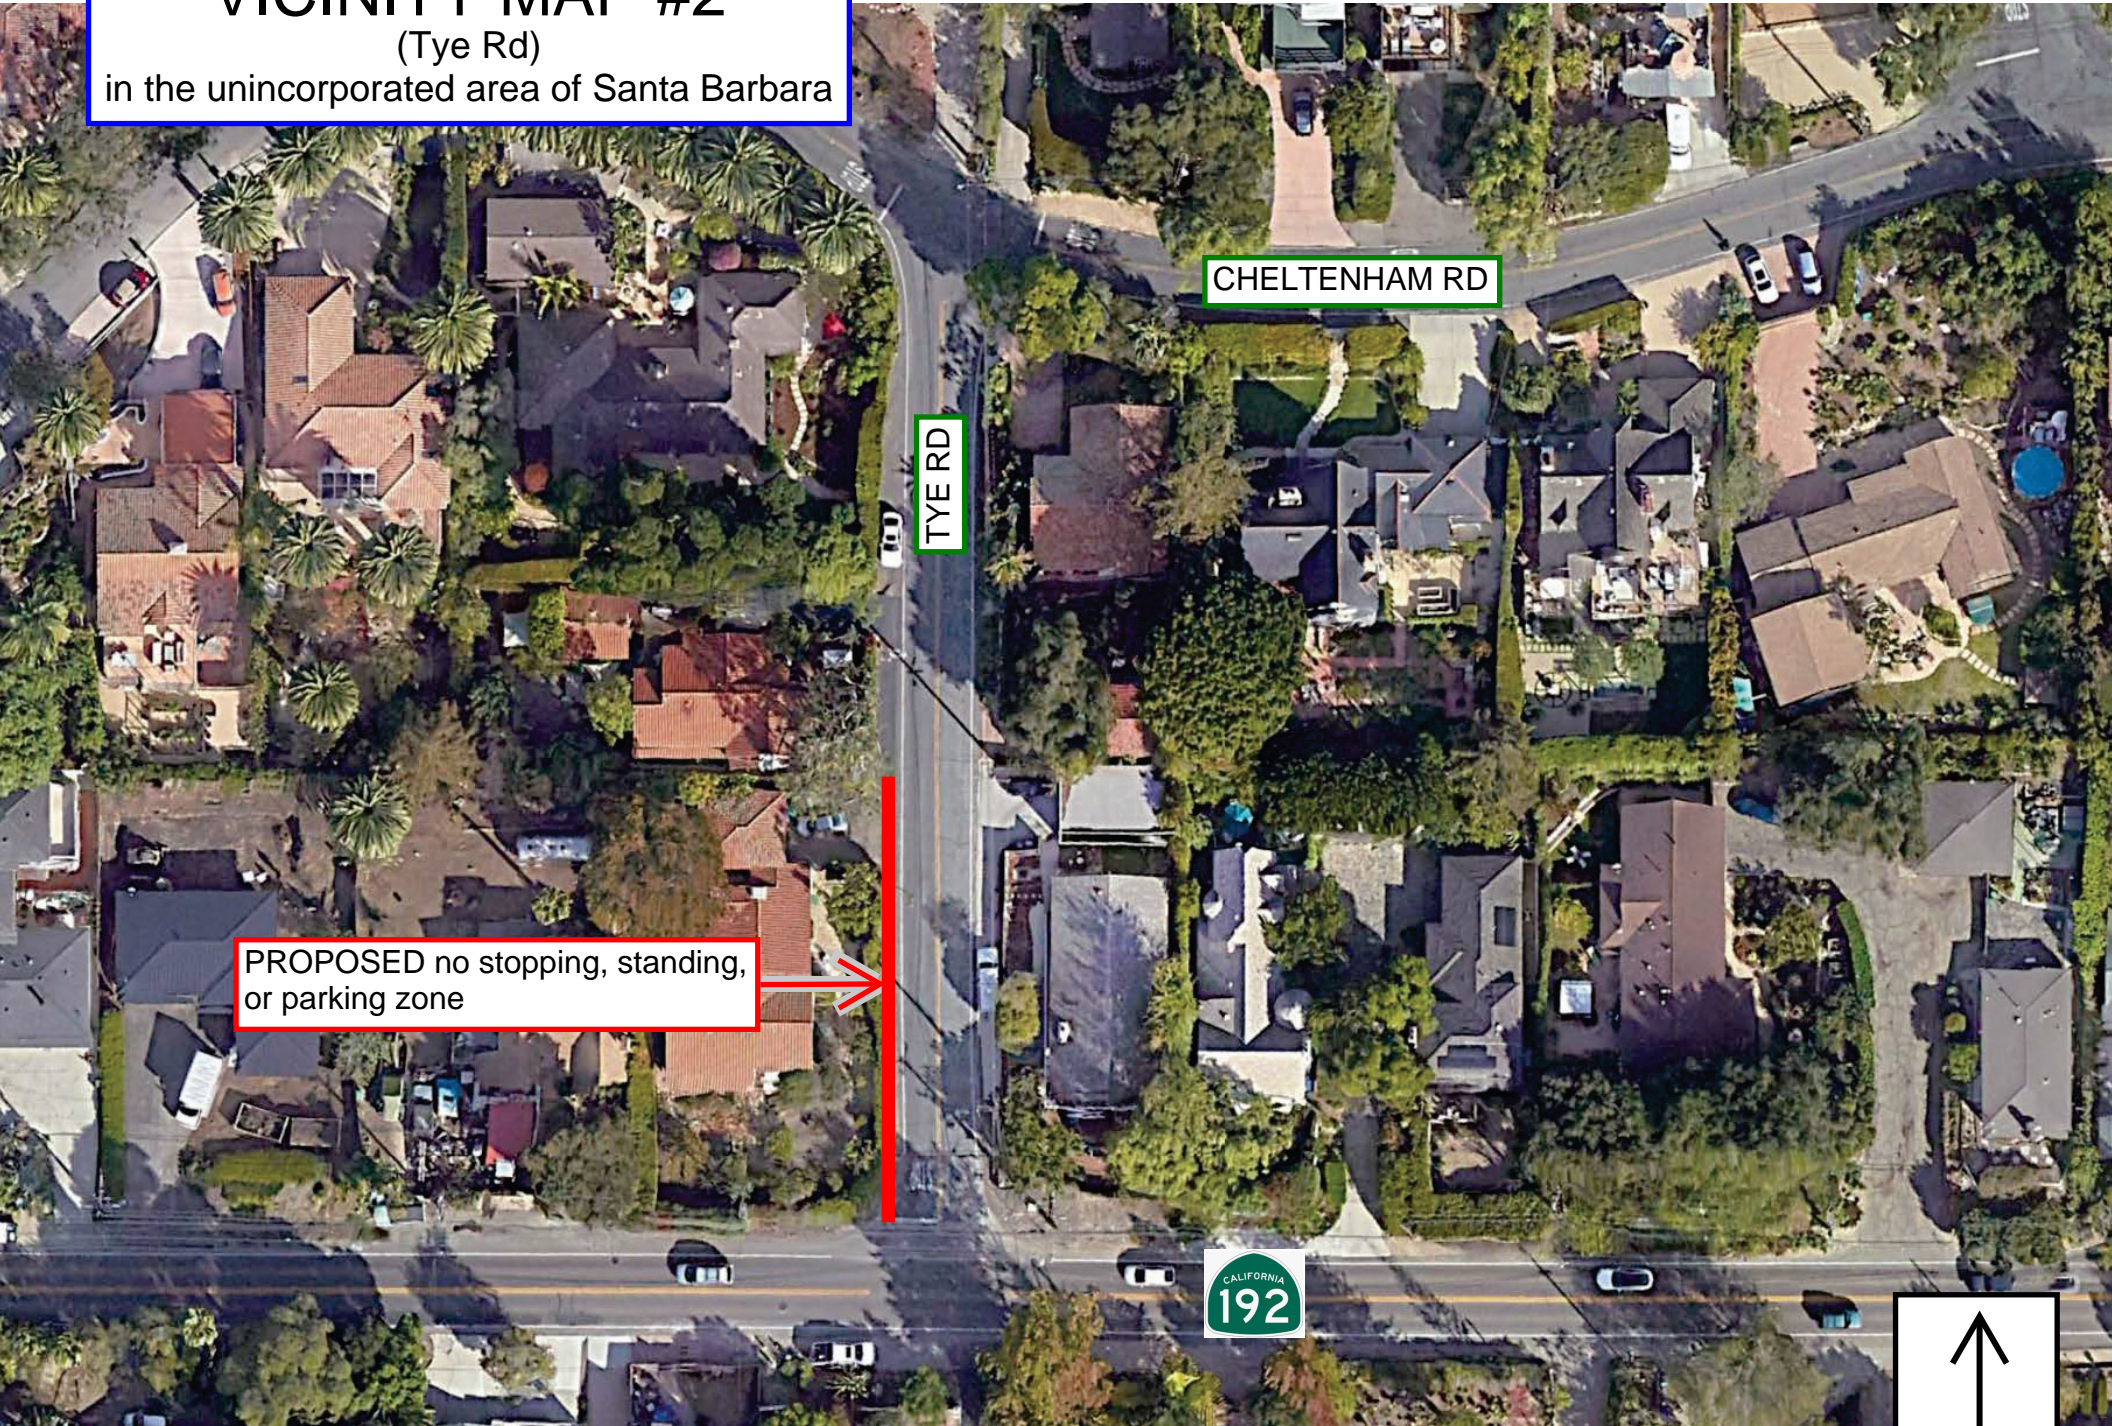

# VICINITY MAP #1

(Morning Ridge Rd at Fountain Dr)  
in the unincorporated area of Orcutt

FOSTER RD

FOUNTAIN DR

MORNING RIDGE RD

UNION VALLEY PKWY

PROPOSED  
all-way stop

NORTH

# VICINITY MAP #2

(Tye Rd)

in the unincorporated area of Santa Barbara

CHELTENHAM RD

TYE RD

PROPOSED no stopping, standing, or parking zone

**VICINITY MAP #3**  
(Cathedral Oaks Rd)  
in the unincorporated area of Goleta

PROPOSED no stopping, standing,  
or parking zone

CATHEDRAL OAKS RD

RIBERA DR

**VICINITY MAP #4**  
(Alamo Pintado Rd)  
in the unincorporated area of Los Olivos

GRAND AV

ALLEY #36412  
(Olivet St to Jonata St)

PROPOSED  
angle parking zone  
(7 total stalls)

SAN MARCOS AV

ALAMO PINTADO RD