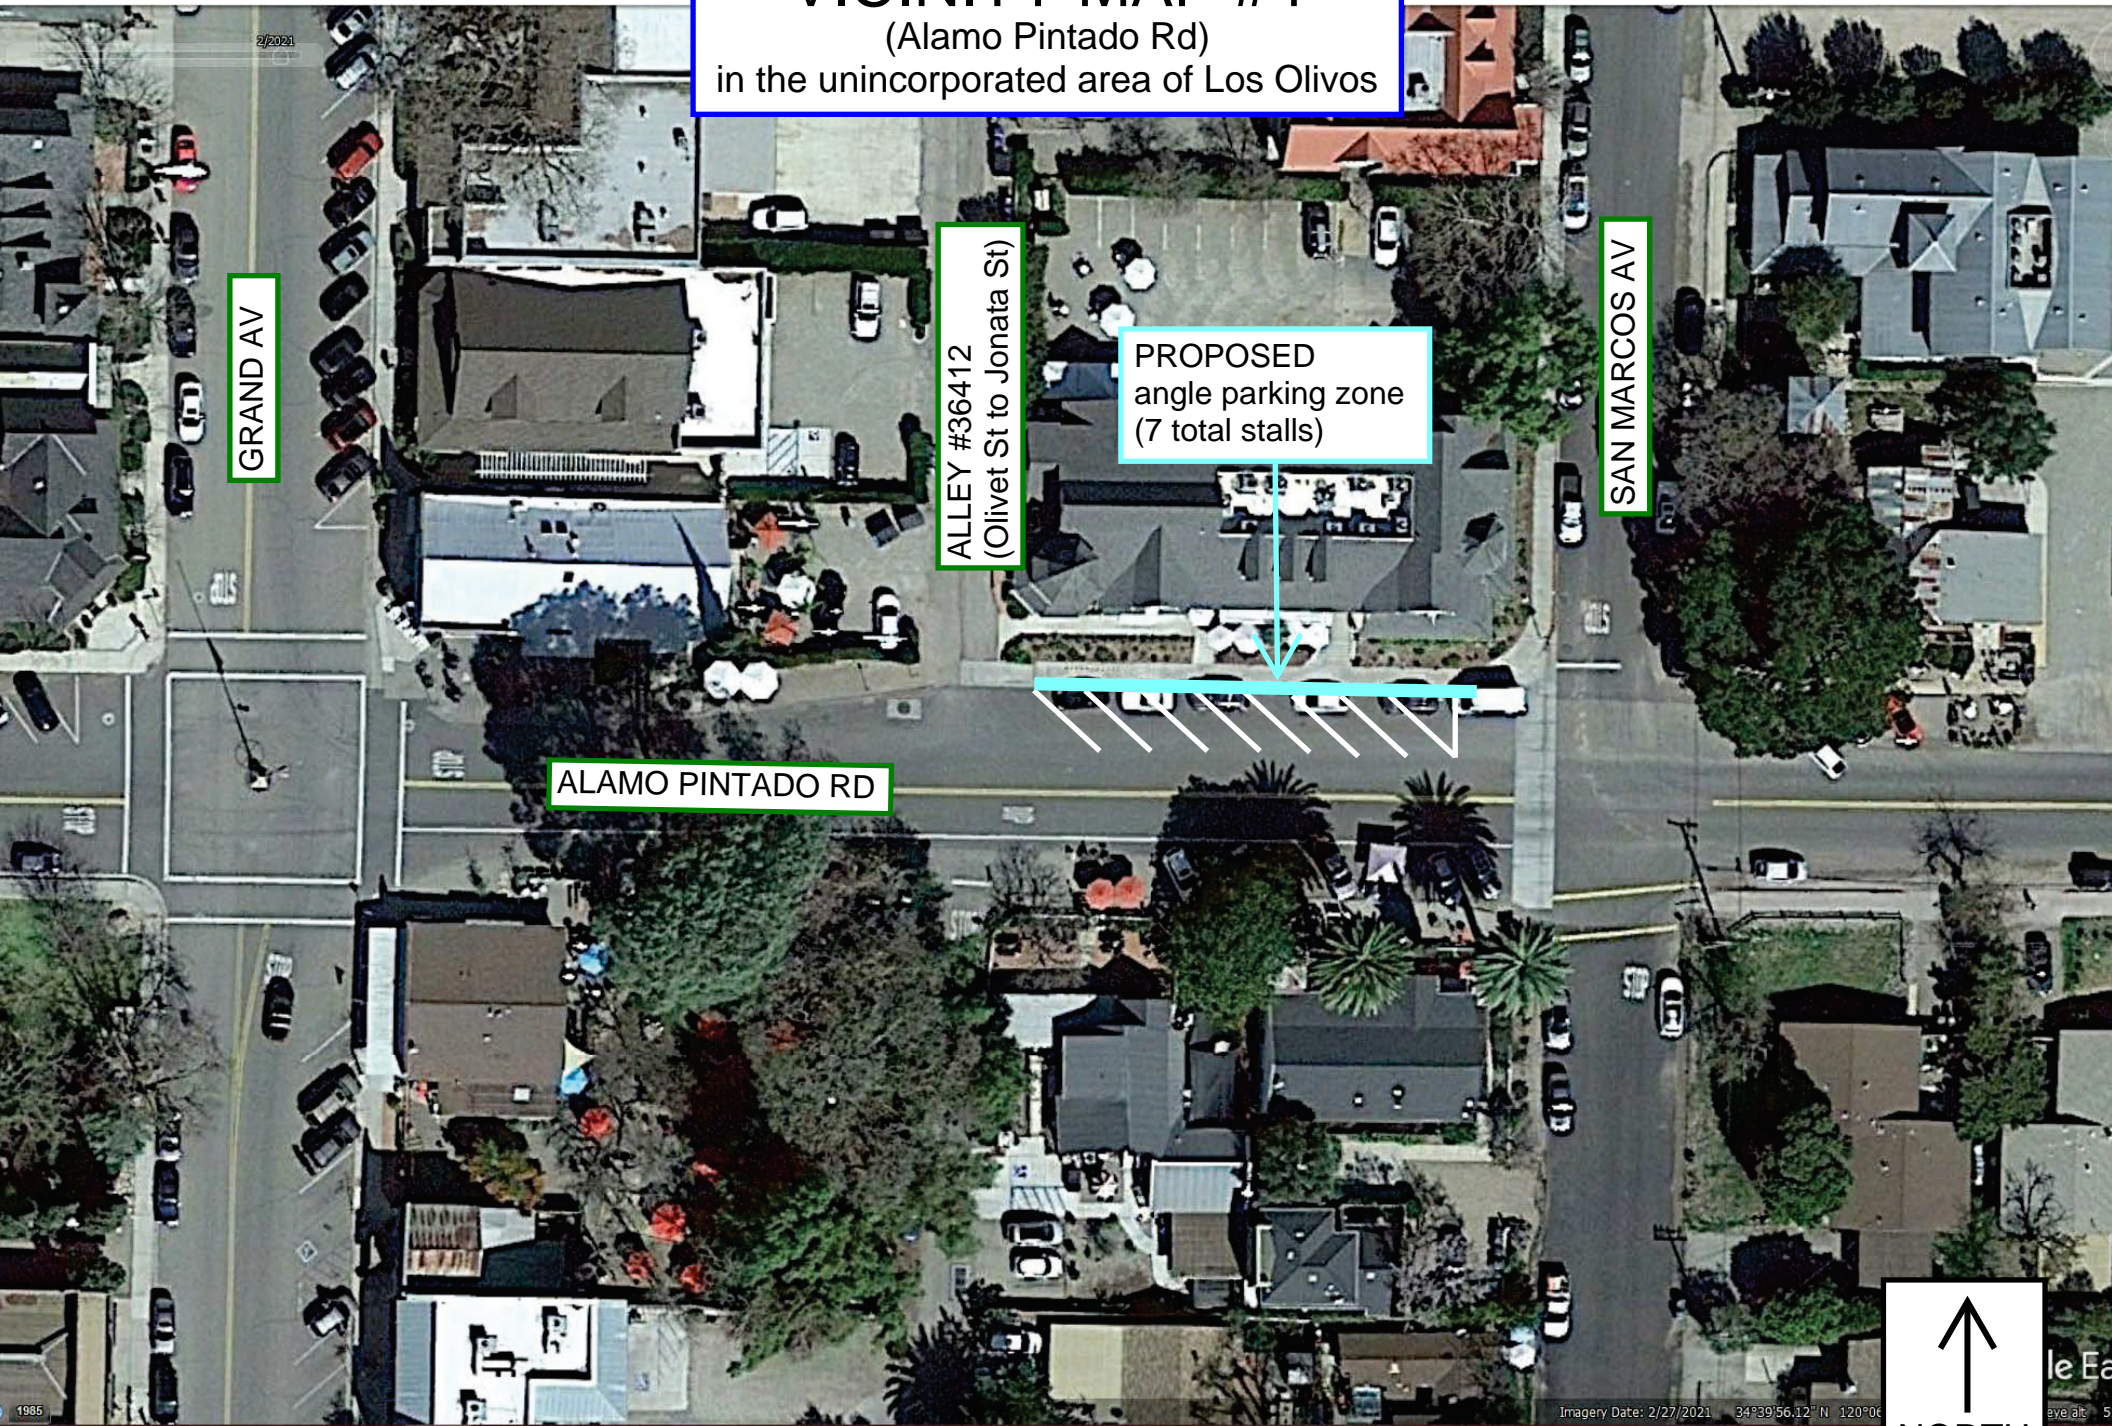

# VICINITY MAP #1

(Morning Ridge Rd at Fountain Dr)  
in the unincorporated area of Orcutt

FOSTER RD

FOUNTAIN DR

MORNING RIDGE RD

UNION VALLEY PKWY

PROPOSED  
all-way stop

NORTH

# VICINITY MAP #2

(Tye Rd)

in the unincorporated area of Santa Barbara

CHELTENHAM RD

TYE RD

PROPOSED no stopping, standing, or parking zone

**VICINITY MAP #3**  
(Cathedral Oaks Rd)  
in the unincorporated area of Goleta

PROPOSED no stopping, standing,  
or parking zone

CATHEDRAL OAKS RD

RIBERA DR

**VICINITY MAP #4**  
(Alamo Pintado Rd)  
in the unincorporated area of Los Olivos

GRAND AV

ALLEY #36412  
(Olivet St to Jonata St)

PROPOSED  
angle parking zone  
(7 total stalls)

SAN MARCOS AV

ALAMO PINTADO RD