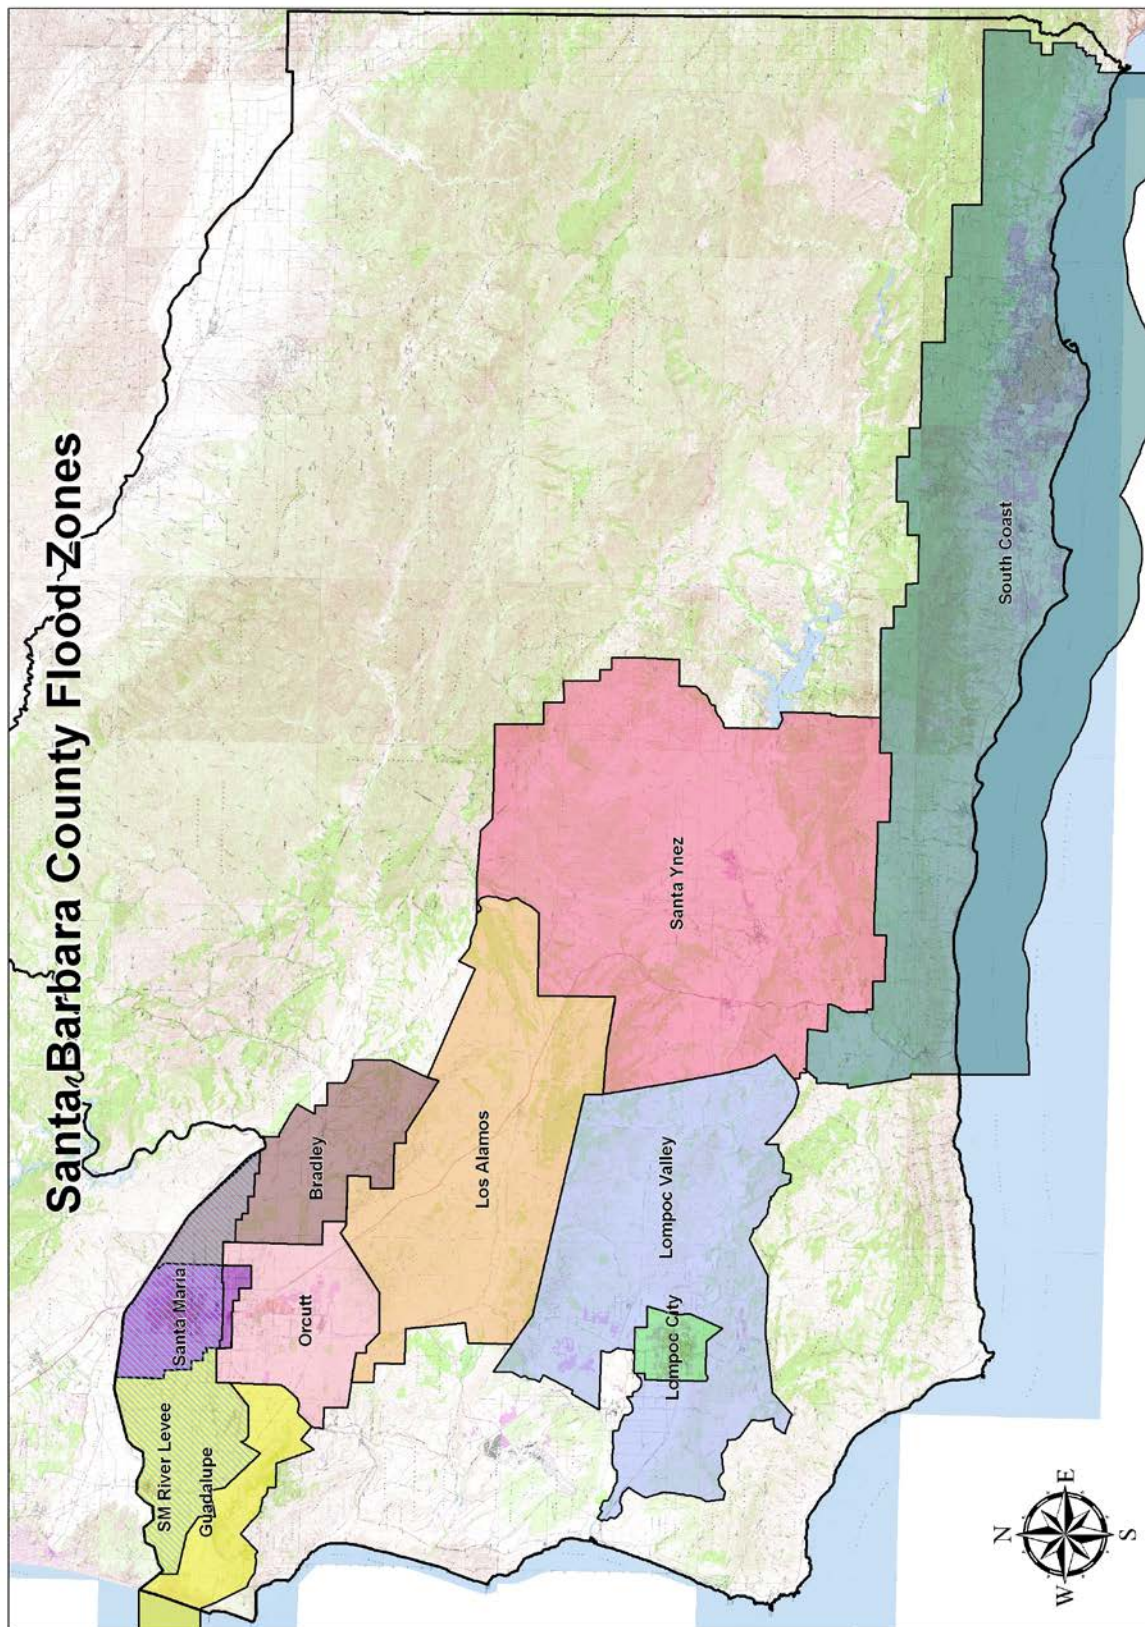

MAP OF FLOOD ZONES