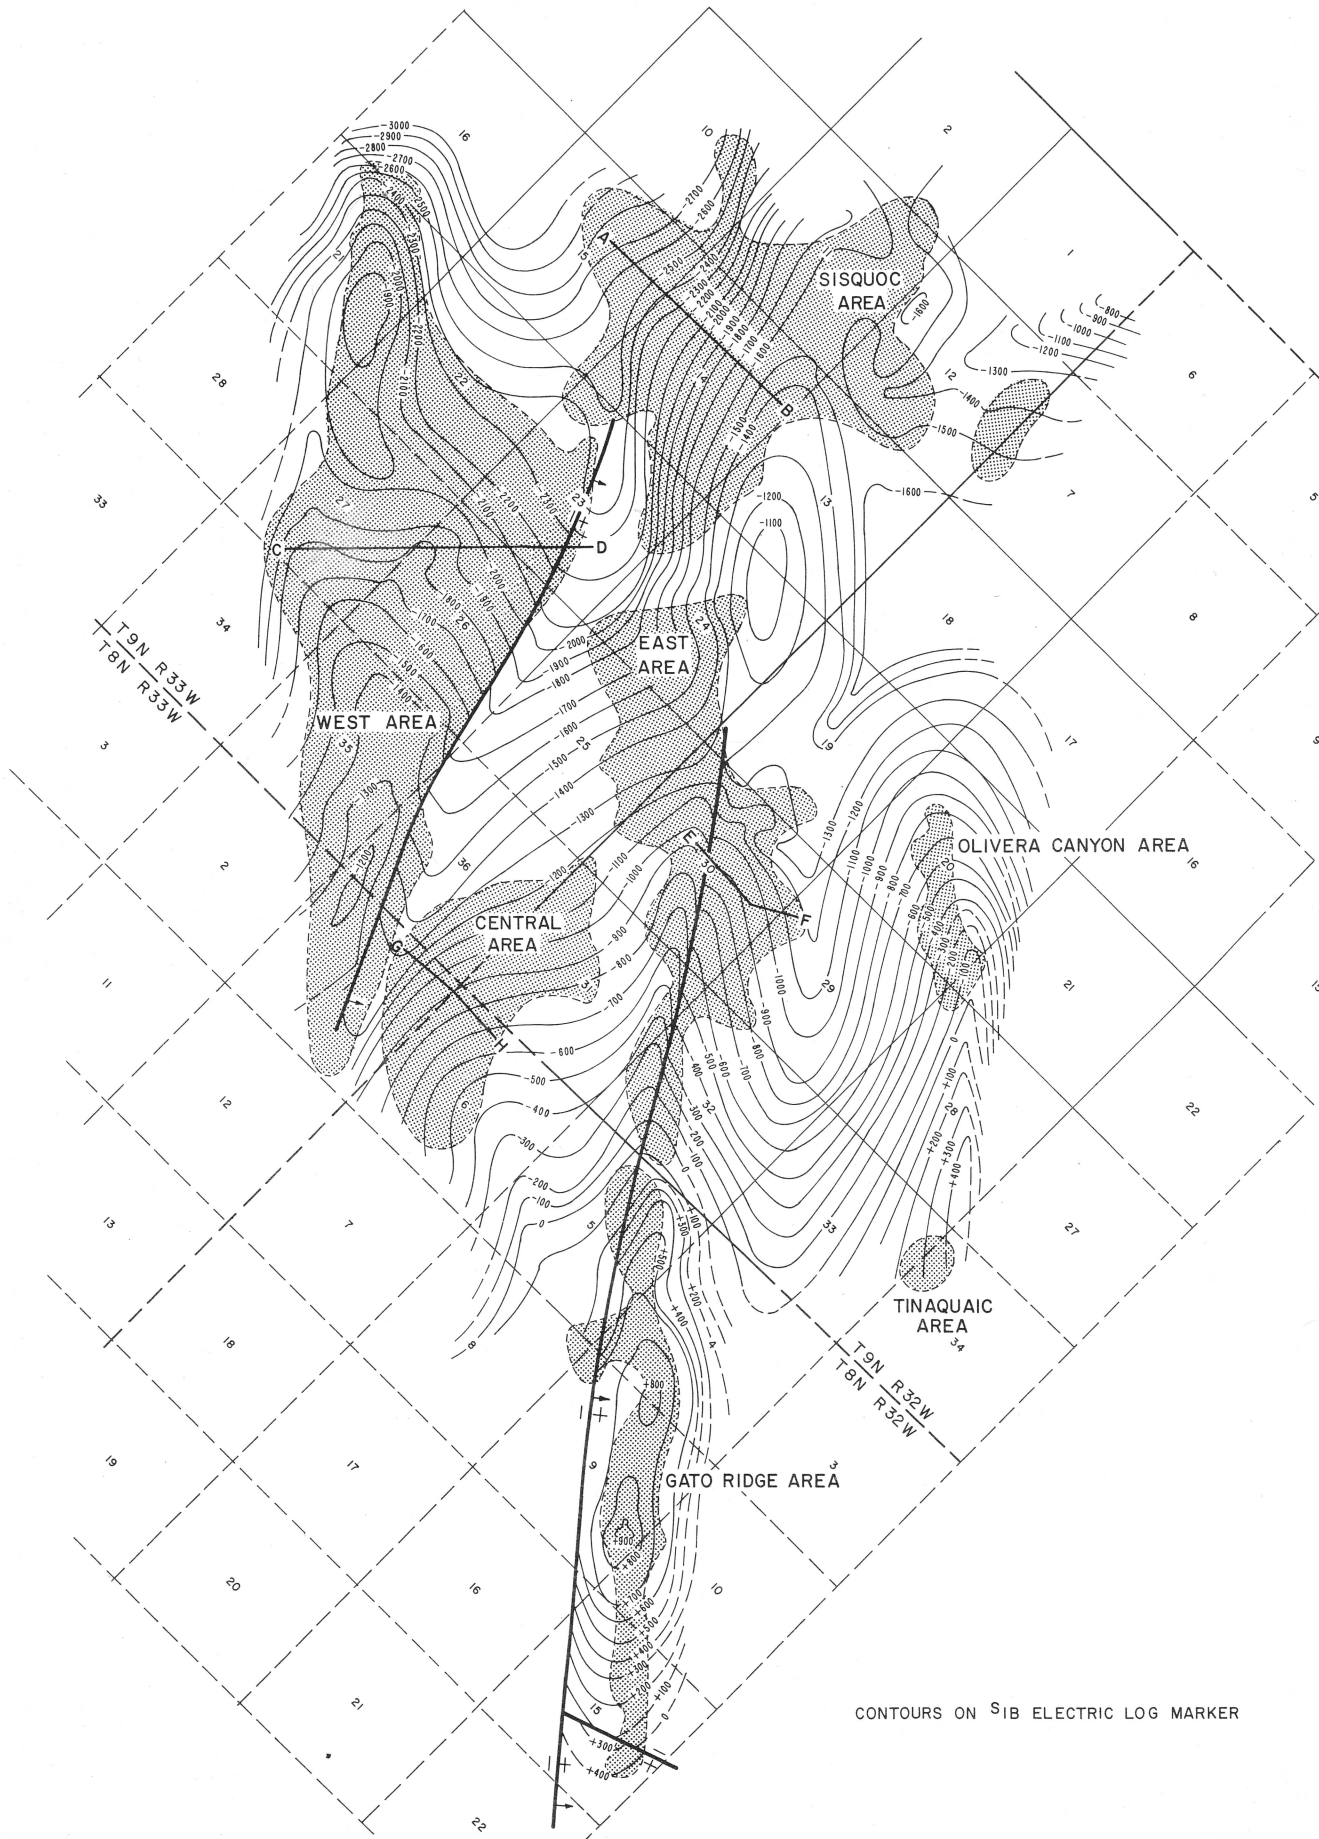

# CAT CANYON OIL FIELD

CONTOURS ON S<sub>1</sub>B ELECTRIC LOG MARKER