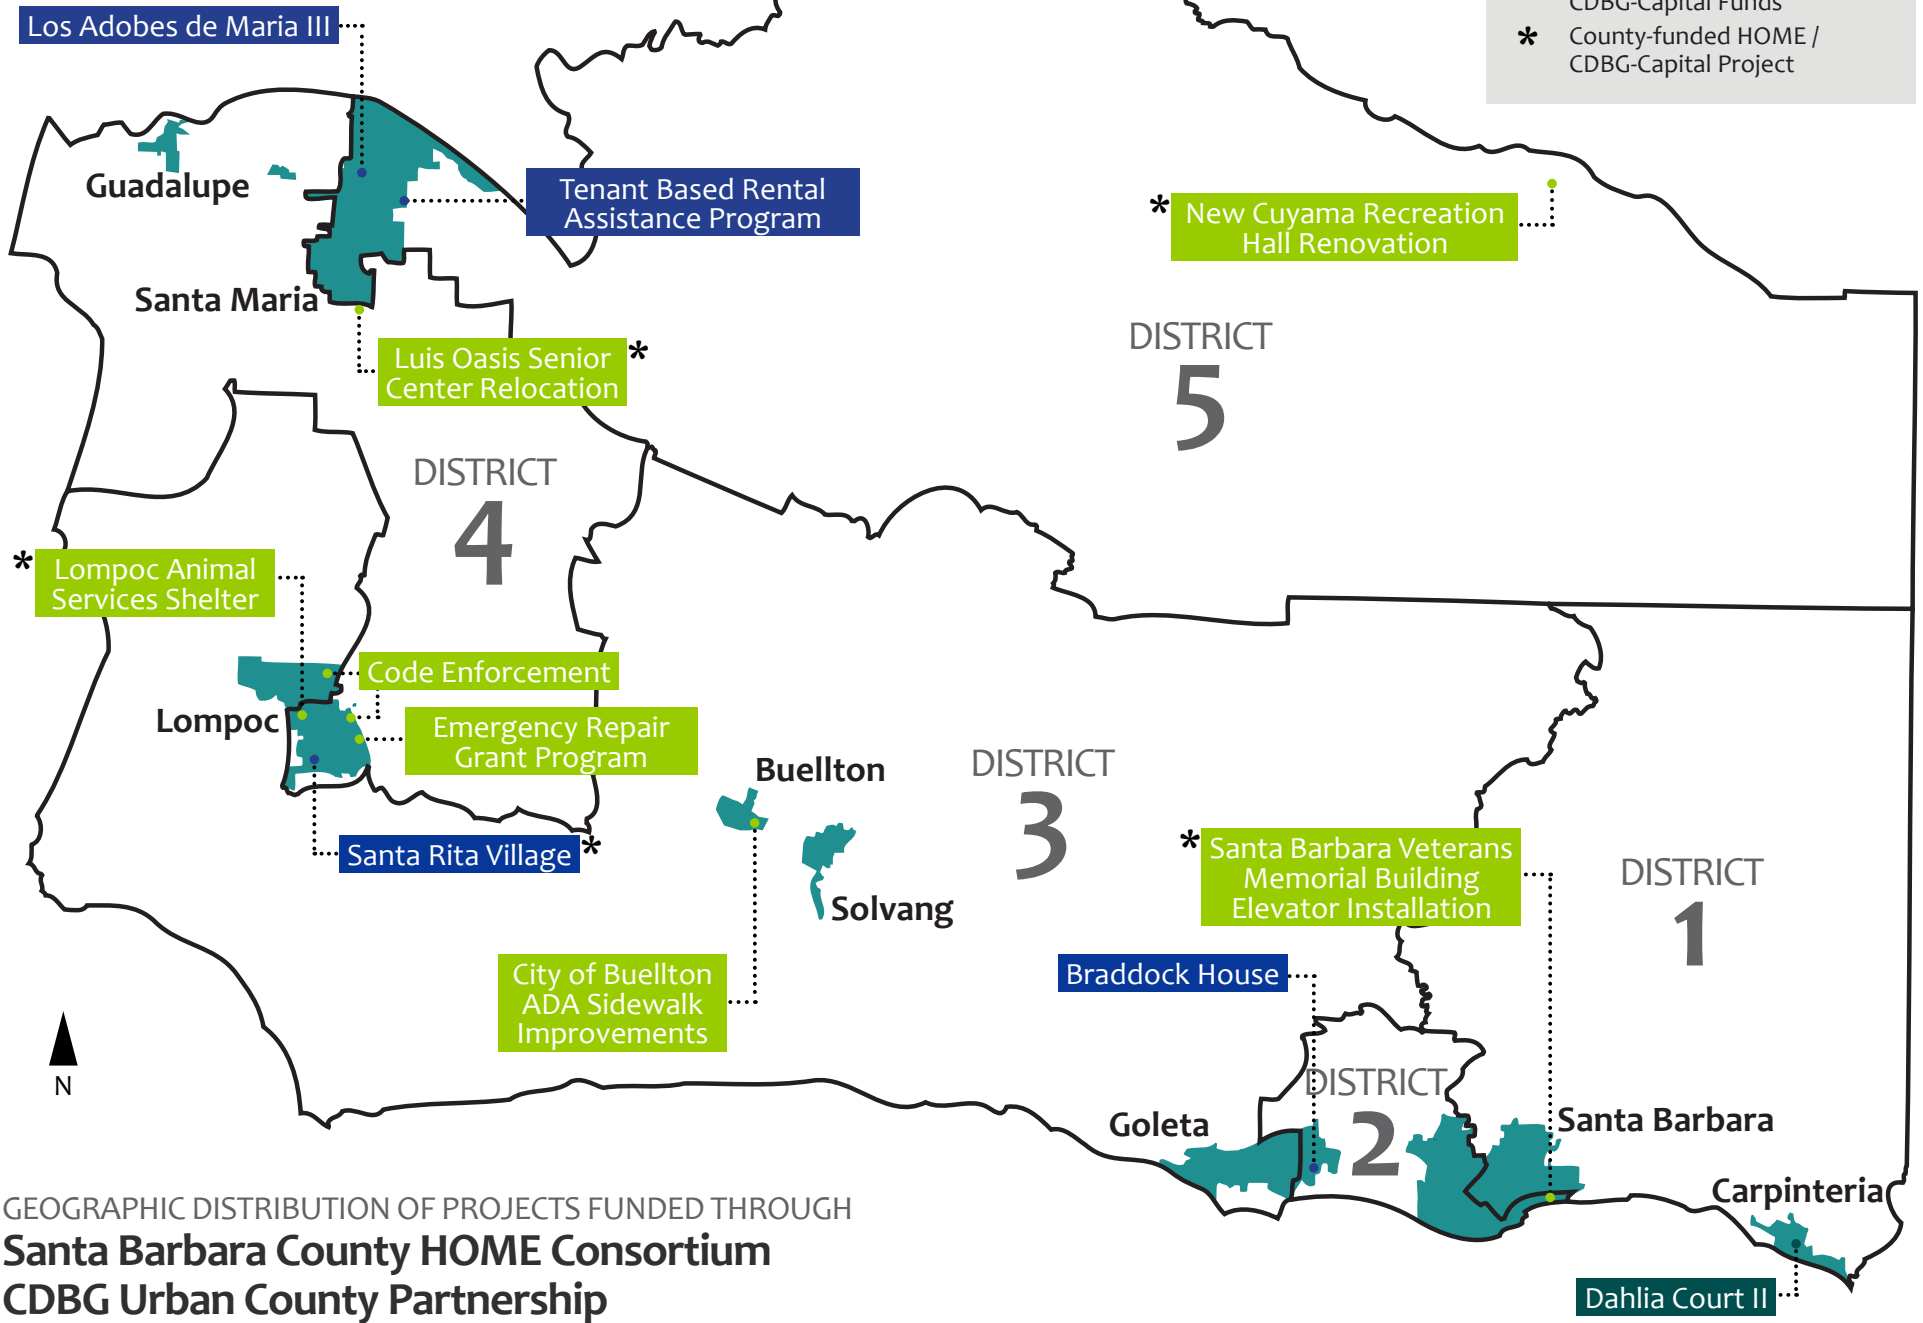

ATTACHMENT B

Countywide projects include Security Deposit Move-in Cost Program* and Microenterprise Development*.

LEGEND

- HOME Project
- CDBG-Capital Project
- Project Funded by HOME & CDBG-Capital Funds
- * County-funded HOME / CDBG-Capital Project

GEOGRAPHIC DISTRIBUTION OF PROJECTS FUNDED THROUGH Santa Barbara County HOME Consortium CDBG Urban County Partnership