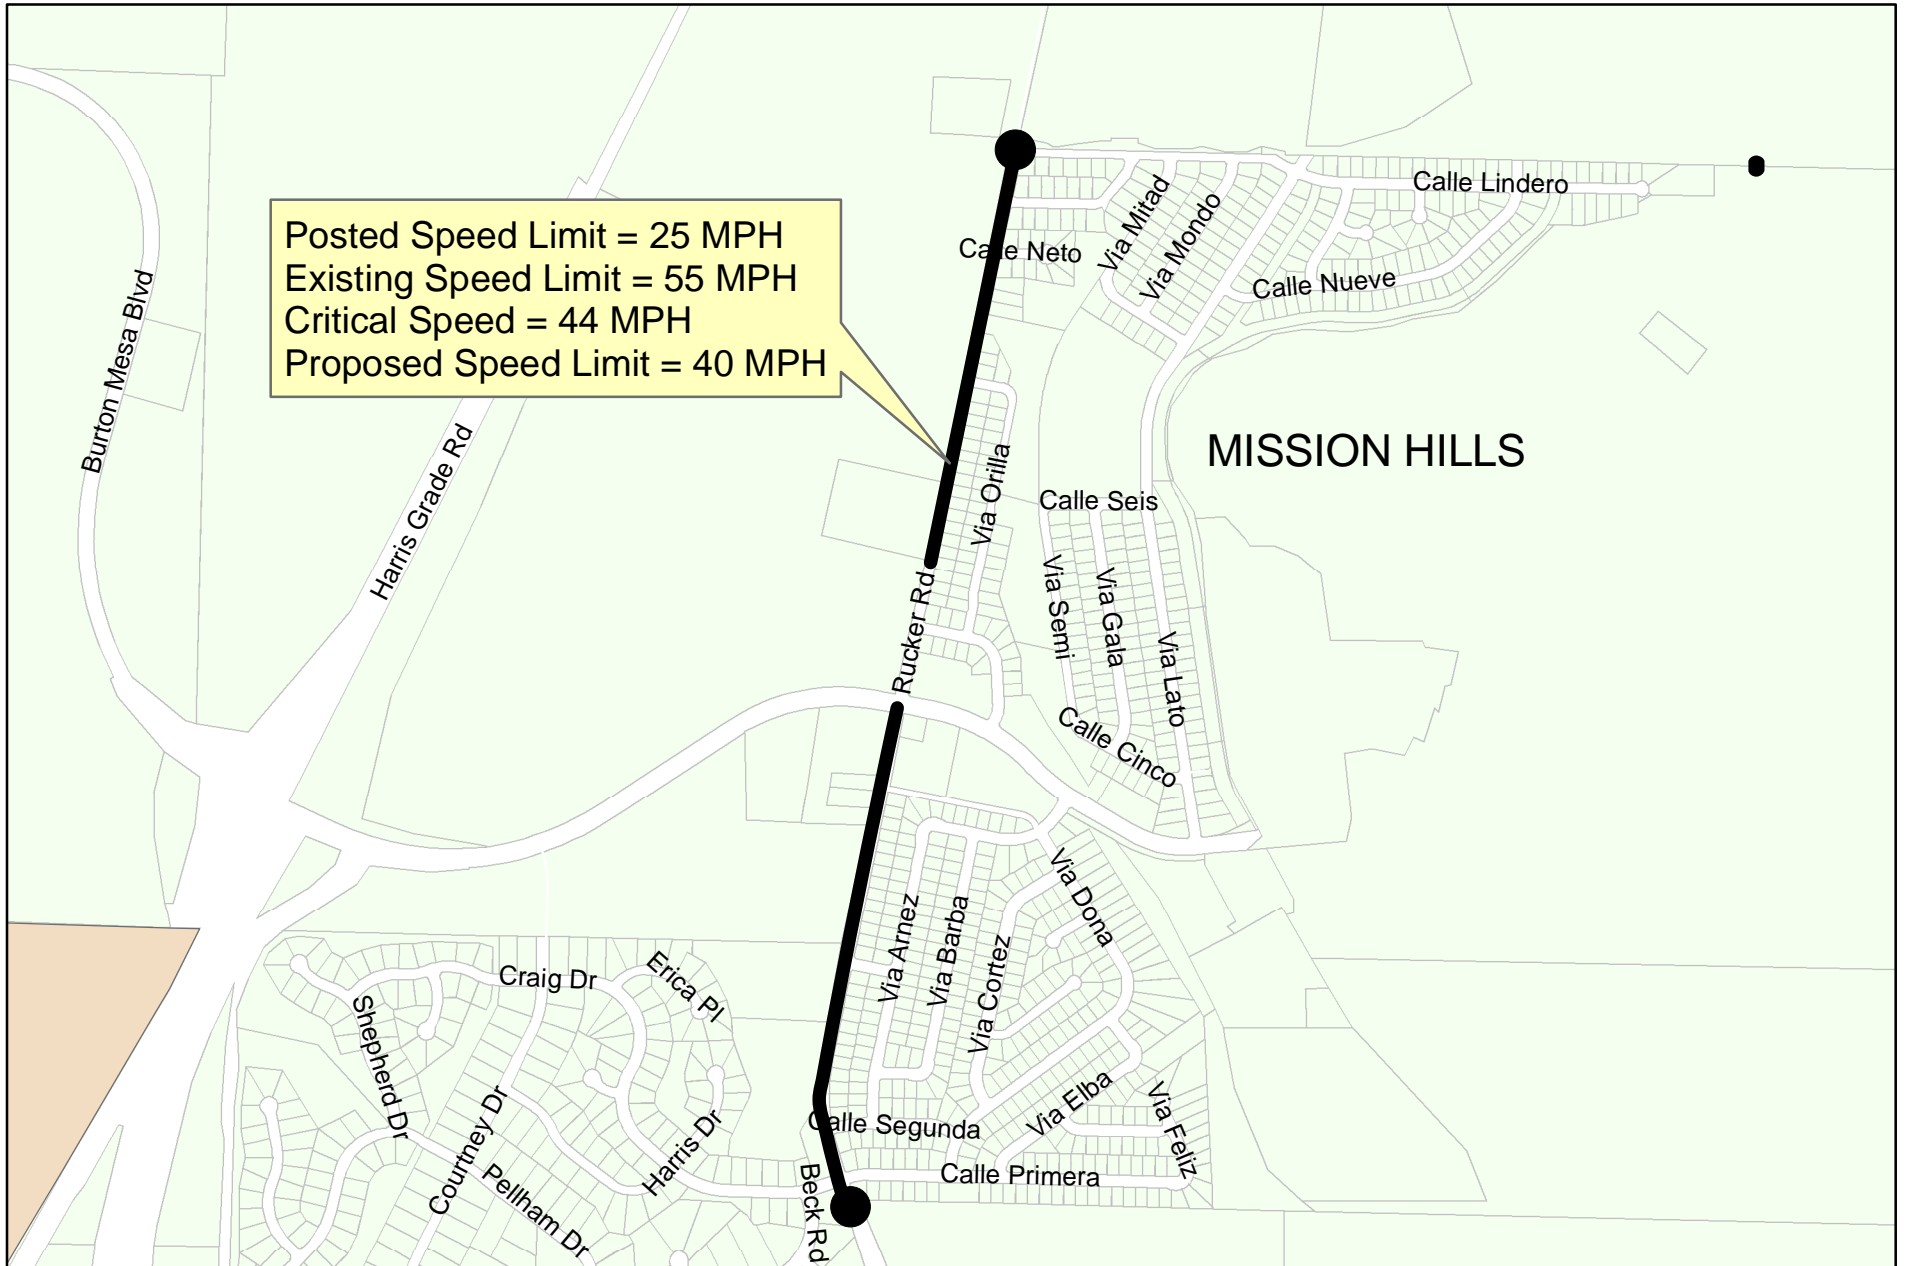

VICINITY MAP

Proposed Speed Zone
on Rucker Rd