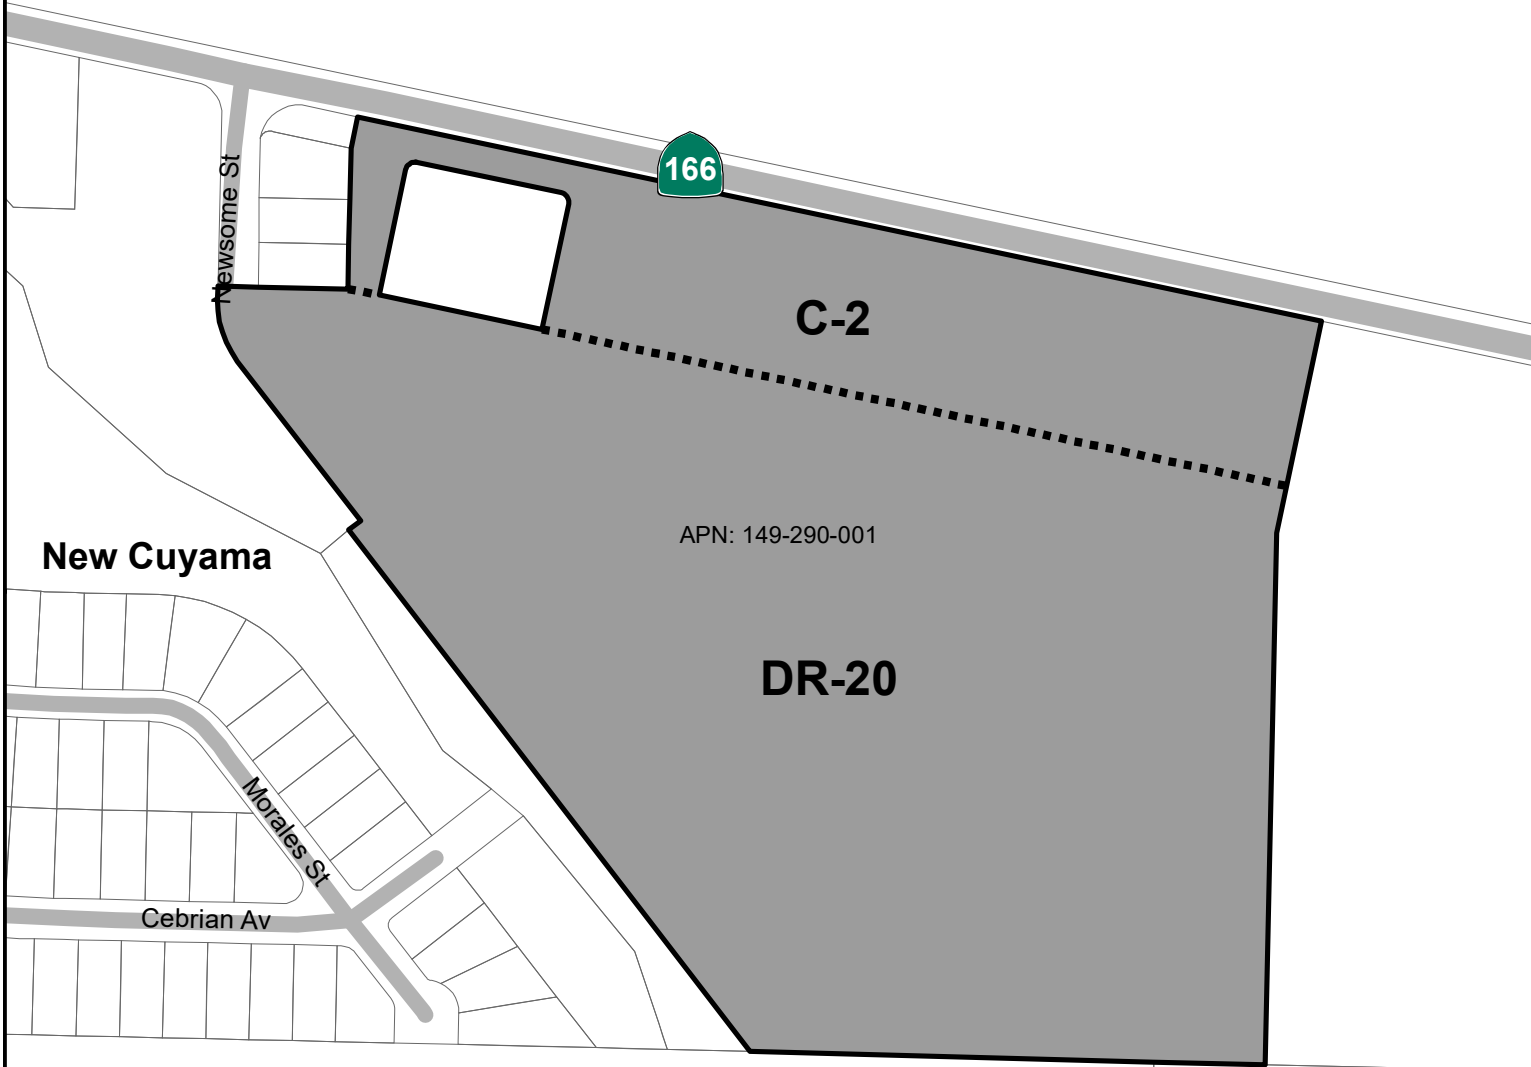

**Exhibit 5A-5
Blue Sky**

 Proposed Rezone

0 300
Feet