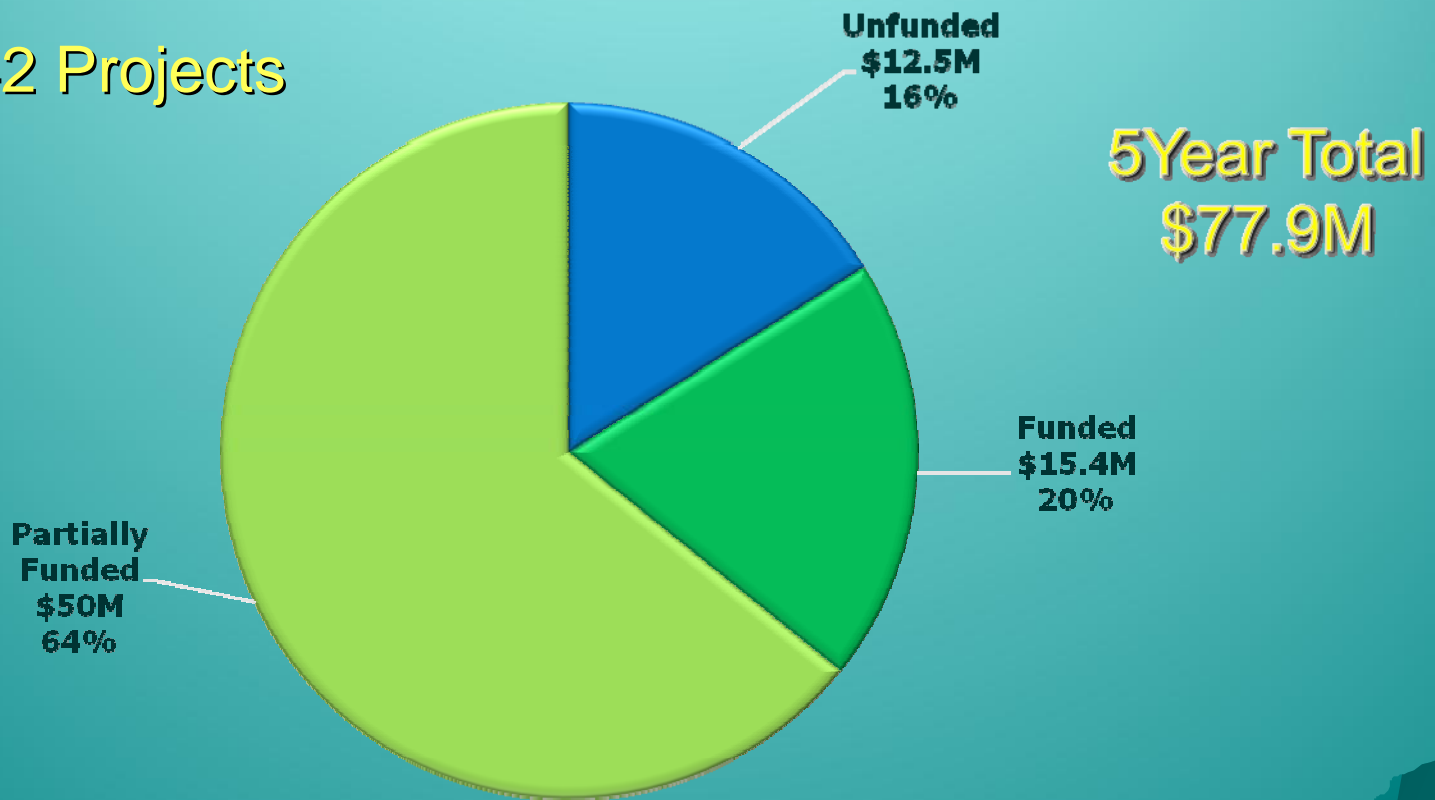

Santa Barbara County Parks Department

CIP 2011-2016

Parks Capital Program 2011-2016 Funding Overview

42 Projects

Arroyo Burro Park Improvements

Completed
2010-2011 as
part of a larger
project

ADA
Accessible
Coastal
Overlook with
coin operated
telescope