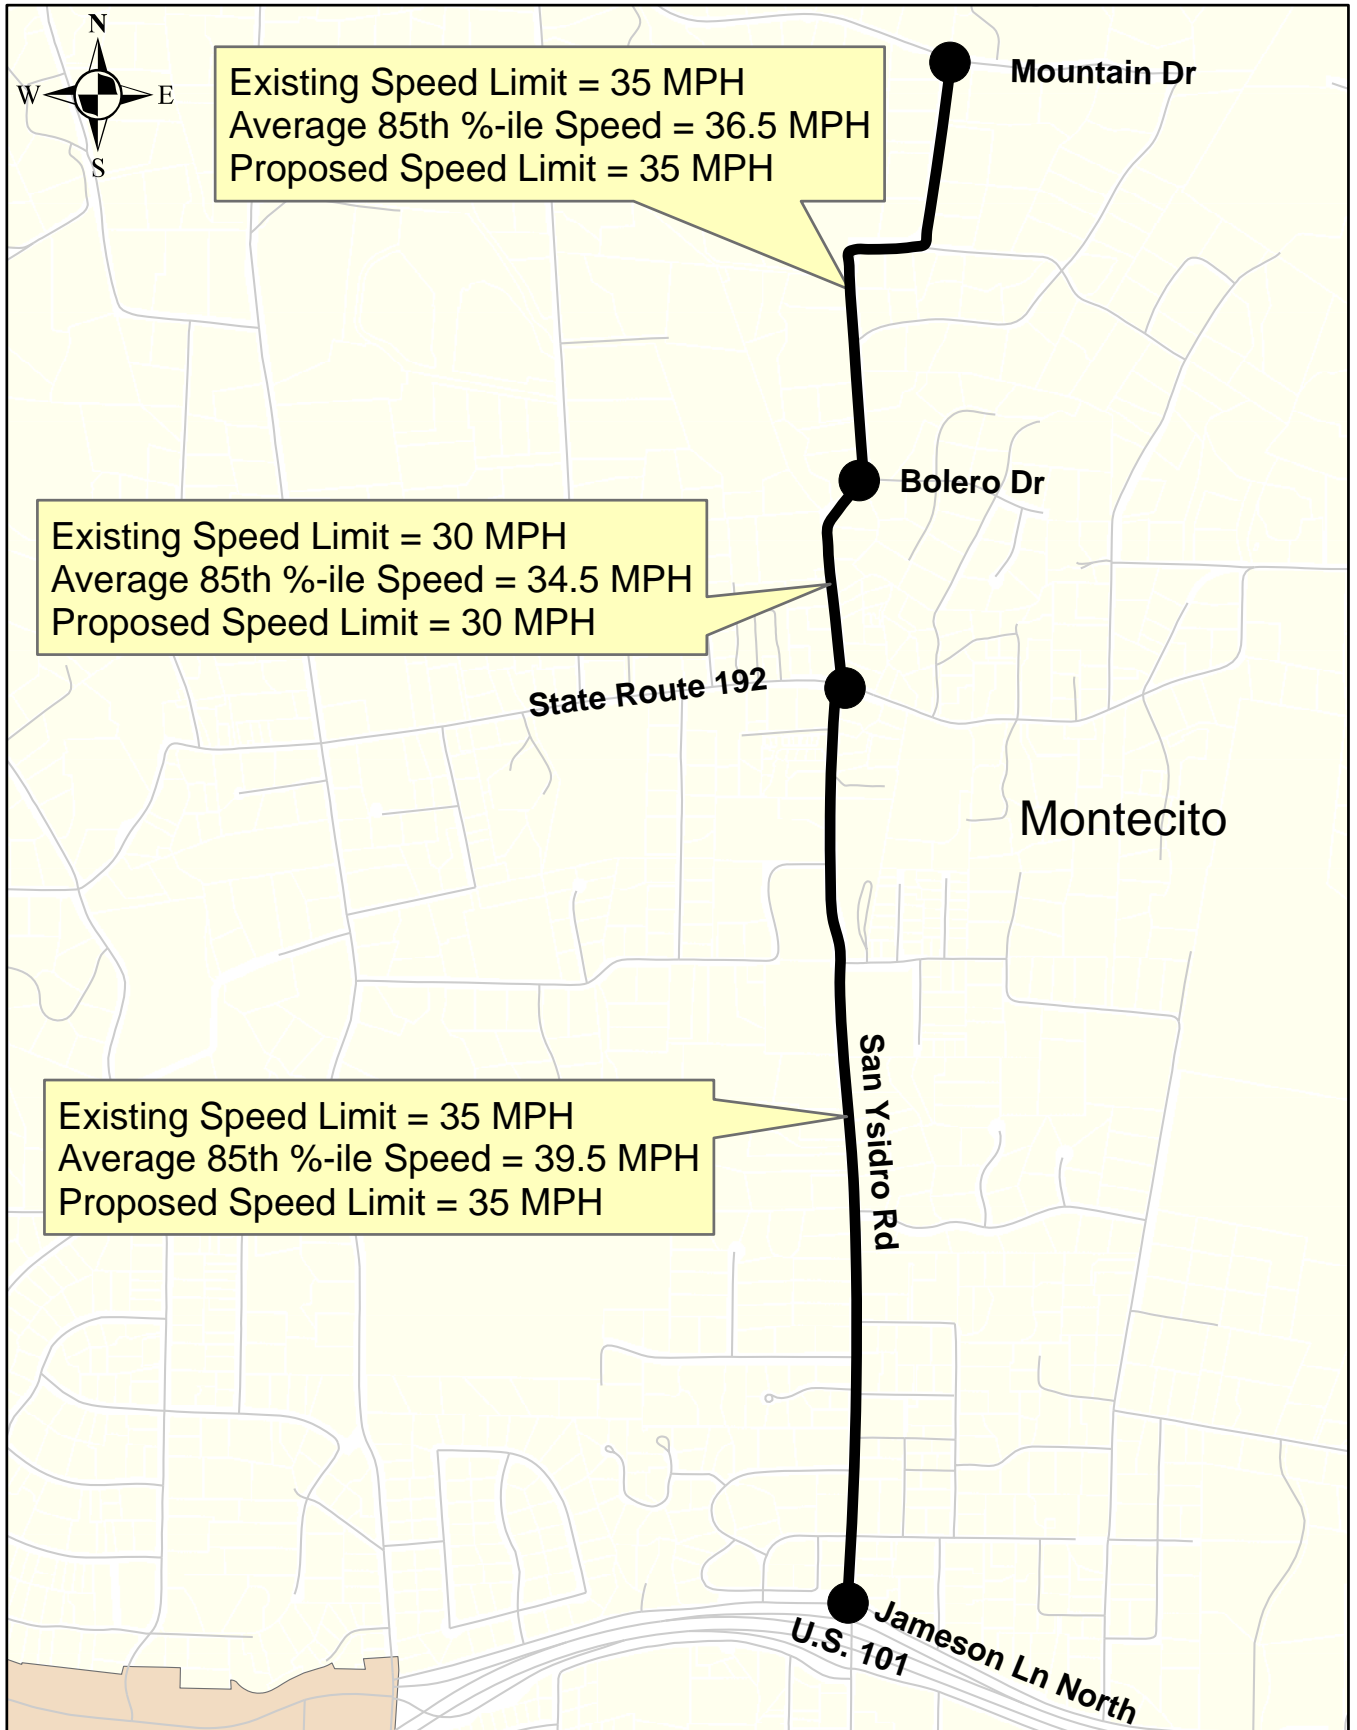

VICINITY MAP

Proposed Speed Zone
Apollo Way (Constellation Rd to SR 1 nb off-ramp)

VICINITY MAP

Proposed Speed Zone
Barker Pass Road (City of Santa Barbara to SR 192)

VICINITY MAP

Proposed Speed Zone
Broadway (Rice Ranch Rd to California Bl)

VICINITY MAP

Proposed Speed Zone
Camino Viejo (City of Santa Barbara to SR 192)

VICINITY MAP

Proposed Speed Zone
Clark Av (State Route 1 to El Portal St)

VICINITY MAP

Proposed Speed Zone

Clark Av (El Portal St to 920' east of U.S. 101 nb off-ramp)

VICINITY MAP

Proposed Speed Zone

Edison St (State Route 246 to Baseline Av (south))

VICINITY MAP

Proposed Speed Zone
Hot Springs Road (State Route 192 to Mountain Dr)

VICINITY MAP

Proposed Speed Zone

San Ysidro Rd (Jameson Ln North to Mountain Dr)