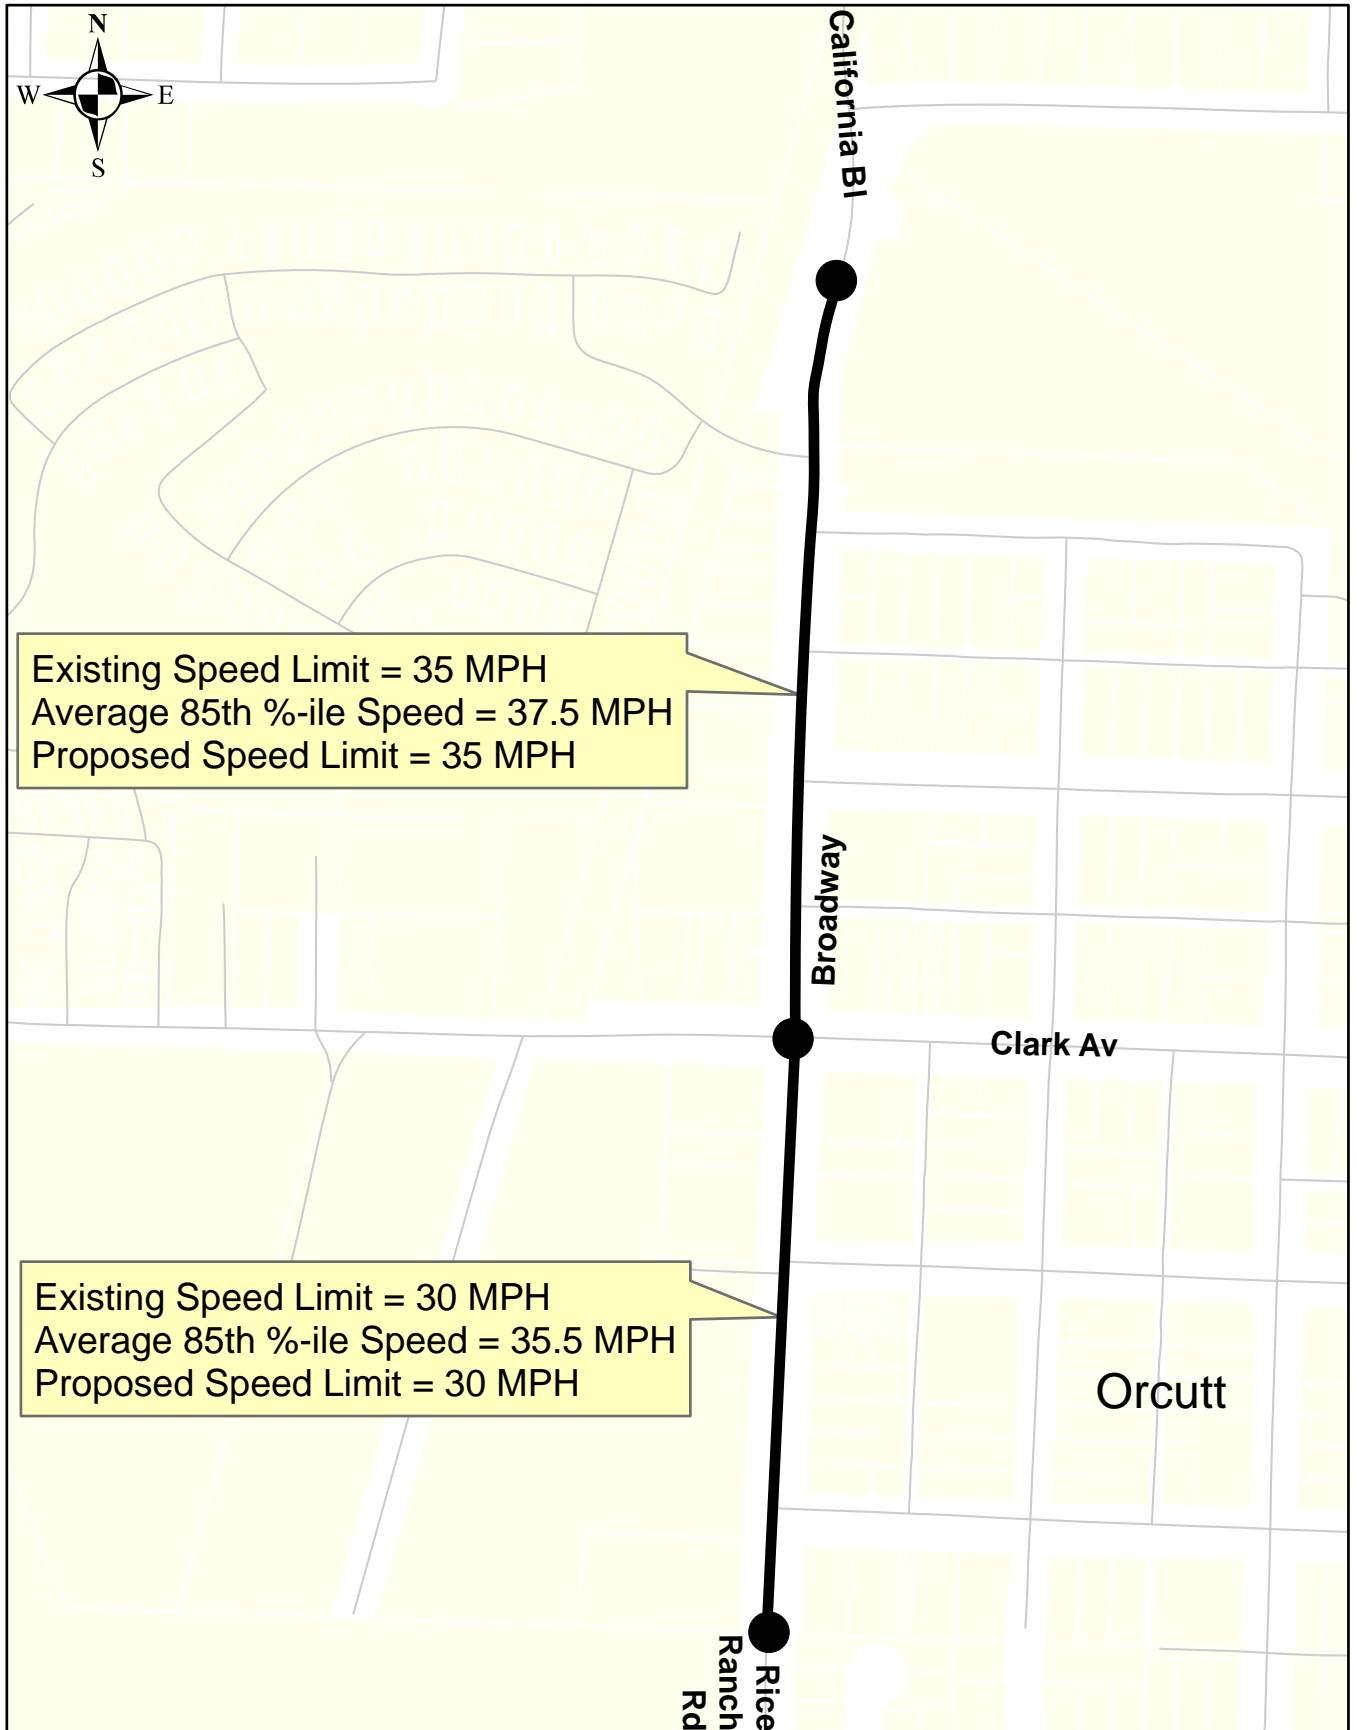

VICINITY MAP

Proposed Speed Zone
Apollo Way (Constellation Rd to SR 1 nb off-ramp)

VICINITY MAP

Proposed Speed Zone
Barker Pass Road (City of Santa Barbara to SR 192)

VICINITY MAP

Proposed Speed Zone
Broadway (Rice Ranch Rd to California Bl)

VICINITY MAP

Proposed Speed Zone
Camino Viejo (City of Santa Barbara to SR 192)

VICINITY MAP

Proposed Speed Zone
Clark Av (State Route 1 to El Portal St)

VICINITY MAP

Proposed Speed Zone

Clark Av (El Portal St to 920' east of U.S. 101 nb off-ramp)

VICINITY MAP

Proposed Speed Zone

Edison St (State Route 246 to Baseline Av (south))

VICINITY MAP

Proposed Speed Zone
Hot Springs Road (State Route 192 to Mountain Dr)

VICINITY MAP

Proposed Speed Zone

San Ysidro Rd (Jameson Ln North to Mountain Dr)