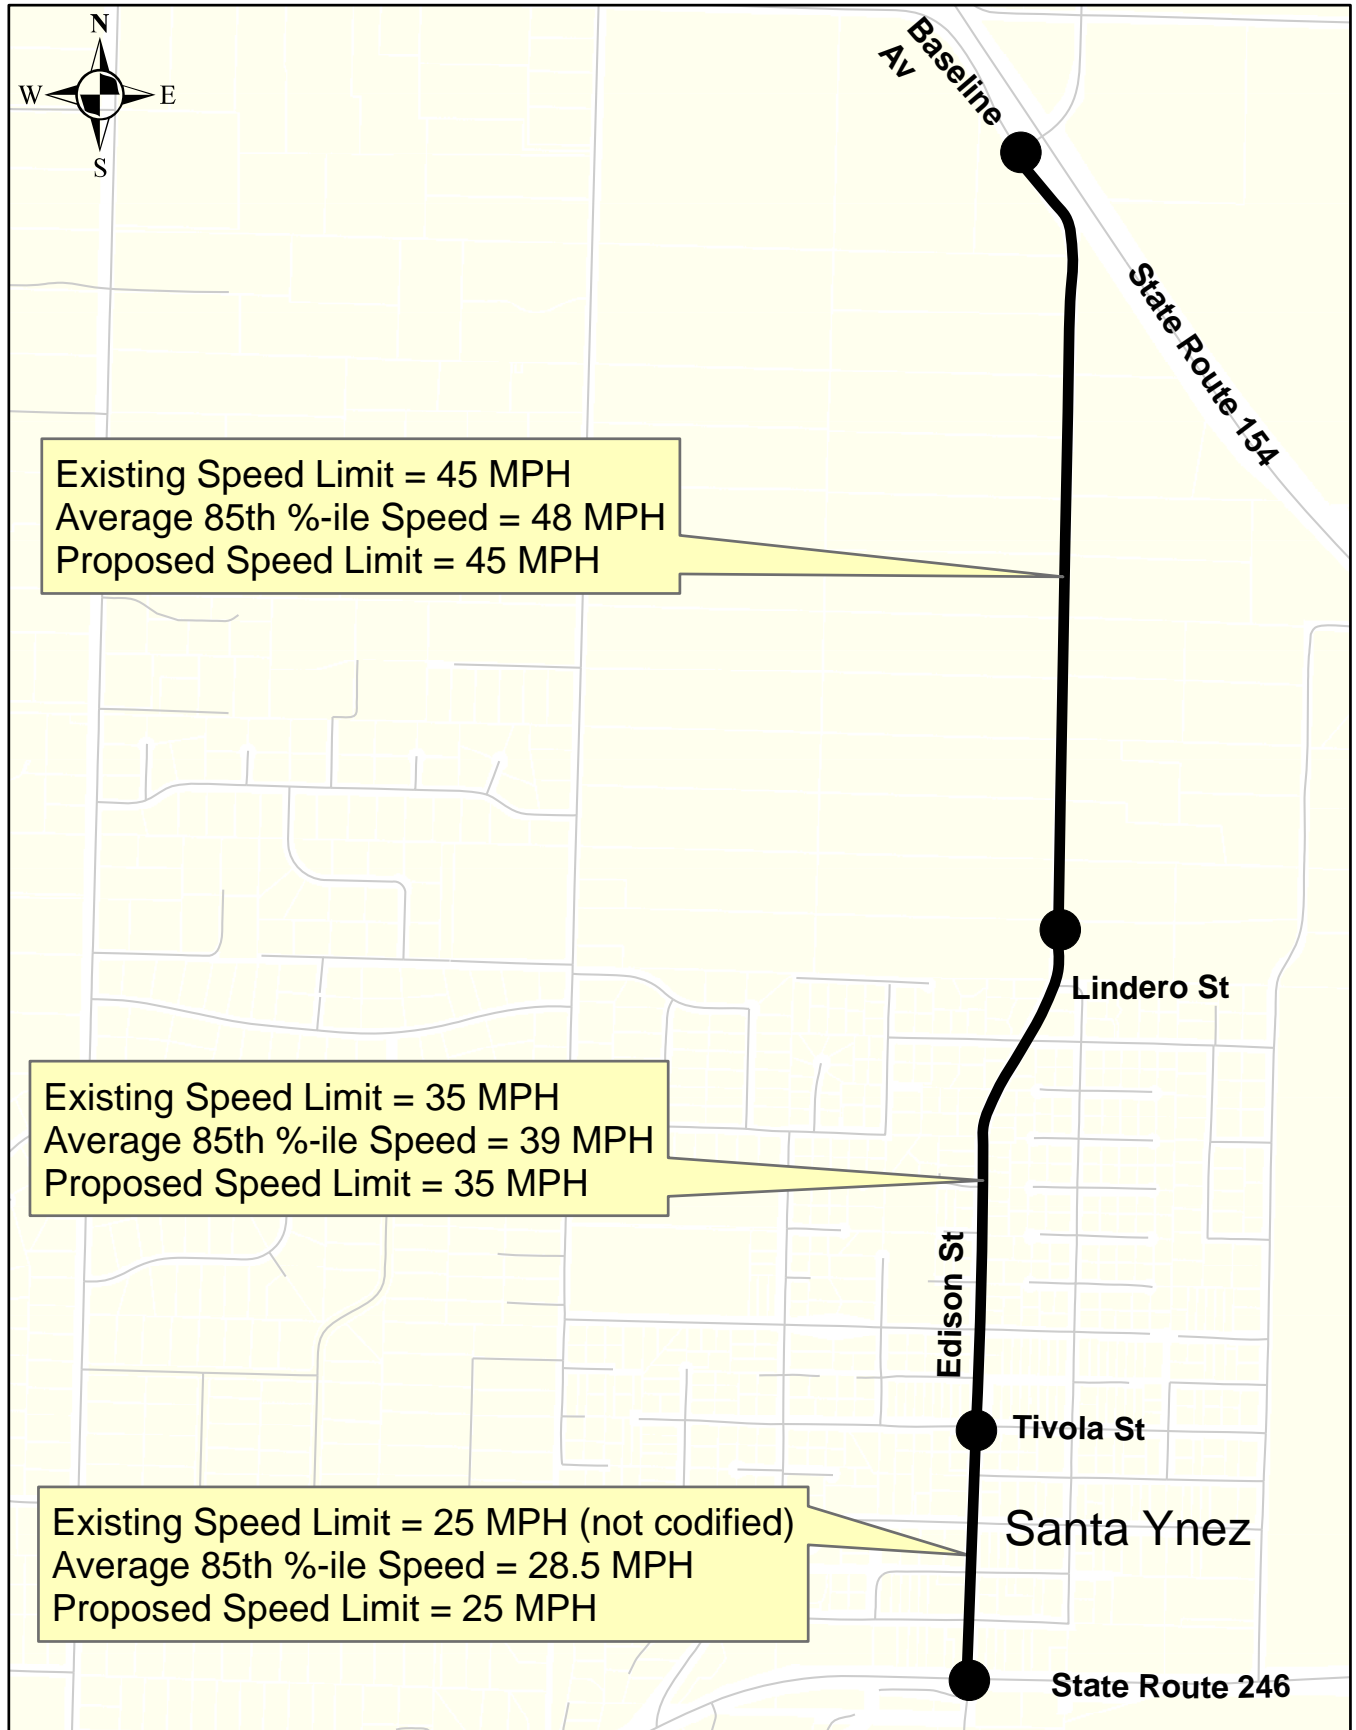

VICINITY MAP

Proposed Speed Zone
Apollo Way (Constellation Rd to SR 1 nb off-ramp)

VICINITY MAP

Proposed Speed Zone
Barker Pass Road (City of Santa Barbara to SR 192)

VICINITY MAP

Proposed Speed Zone
Broadway (Rice Ranch Rd to California Bl)

VICINITY MAP

Proposed Speed Zone
Camino Viejo (City of Santa Barbara to SR 192)

VICINITY MAP

Proposed Speed Zone
Clark Av (State Route 1 to El Portal St)

VICINITY MAP

Proposed Speed Zone

Clark Av (El Portal St to 920' east of U.S. 101 nb off-ramp)

VICINITY MAP

Proposed Speed Zone

Edison St (State Route 246 to Baseline Av (south))

VICINITY MAP

Proposed Speed Zone
Hot Springs Road (State Route 192 to Mountain Dr)

VICINITY MAP

Proposed Speed Zone

San Ysidro Rd (Jameson Ln North to Mountain Dr)