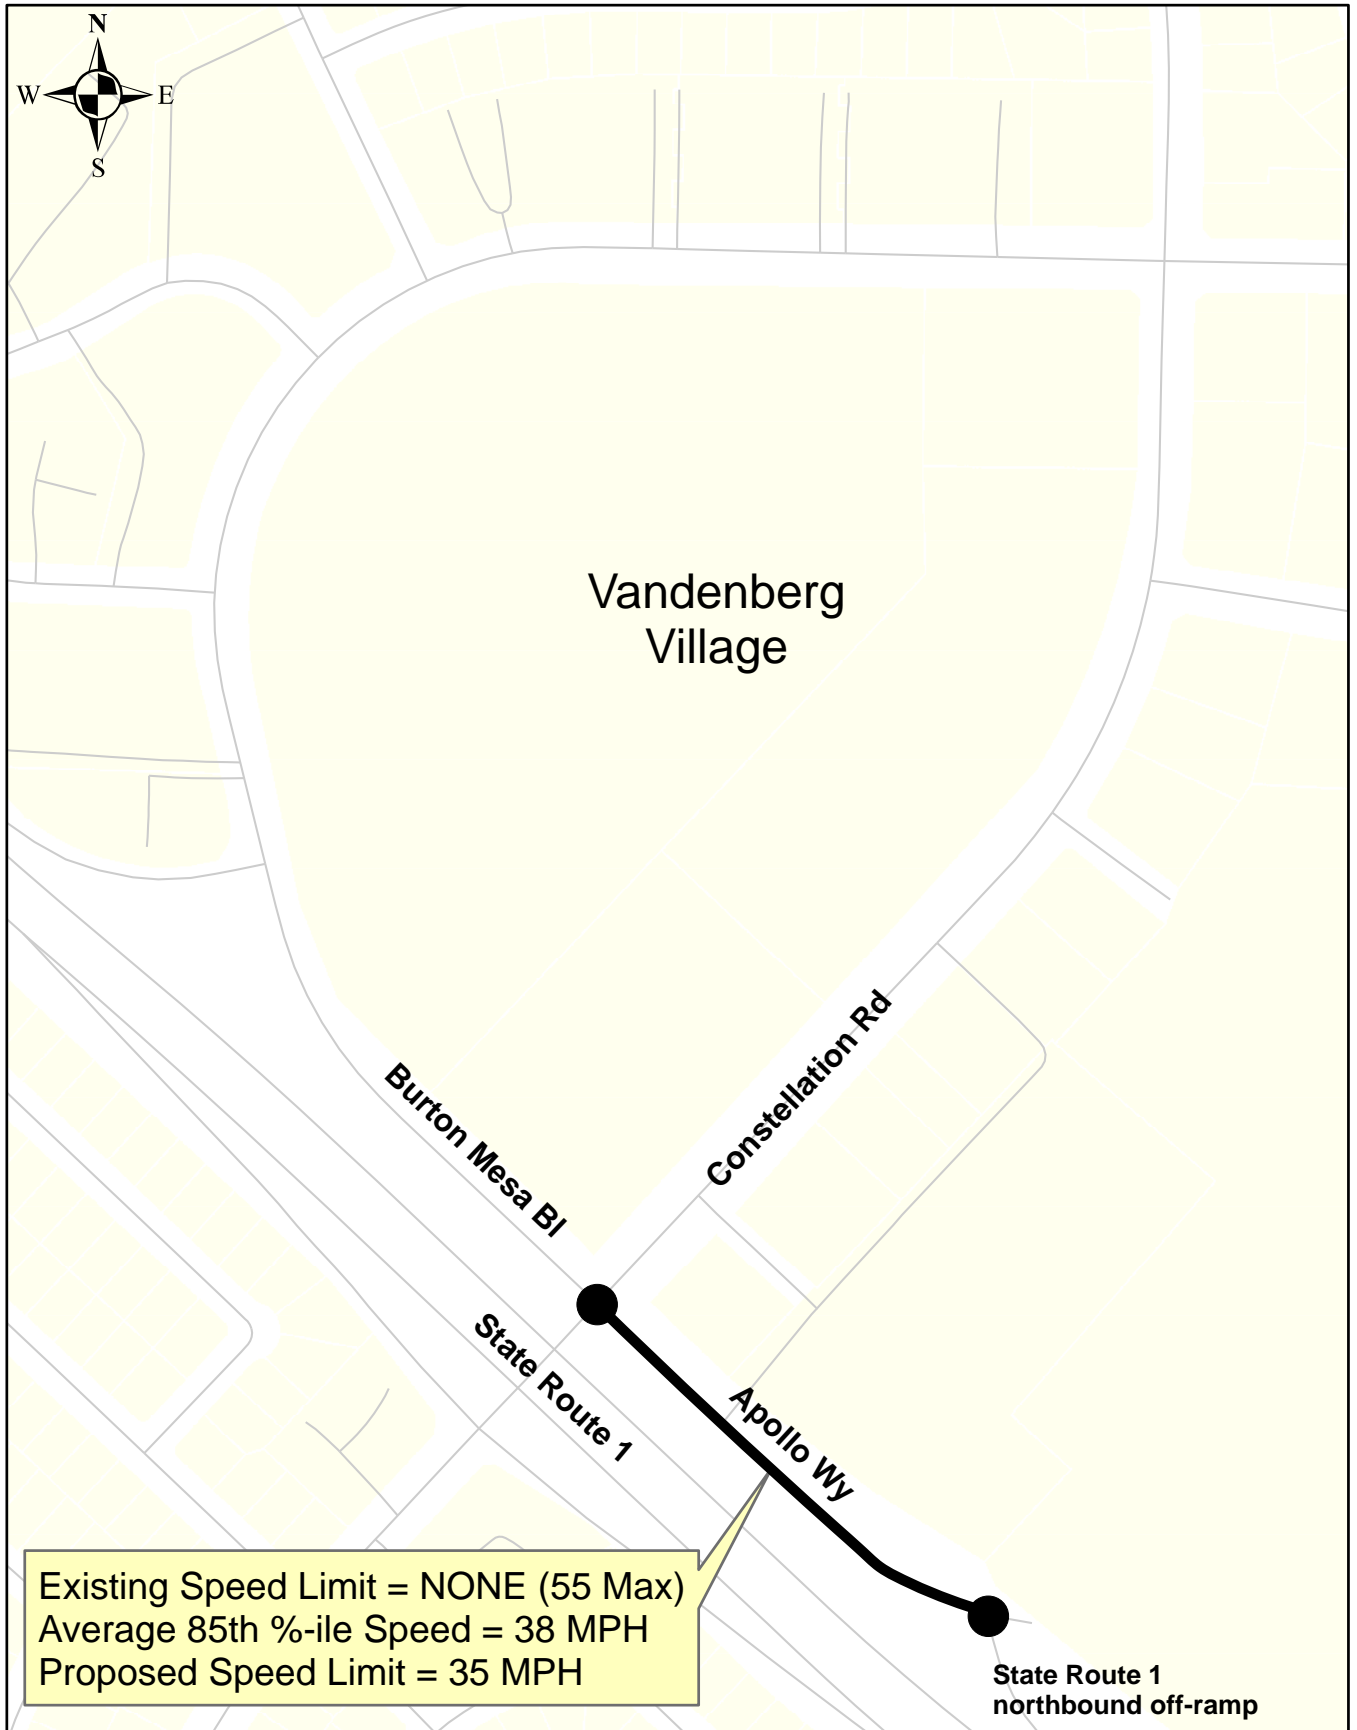

VICINITY MAP

Proposed Speed Zone
Apollo Way (Constellation Rd to SR 1 nb off-ramp)

VICINITY MAP

Proposed Speed Zone
Barker Pass Road (City of Santa Barbara to SR 192)

VICINITY MAP

Proposed Speed Zone
Broadway (Rice Ranch Rd to California Bl)

VICINITY MAP

Proposed Speed Zone
Camino Viejo (City of Santa Barbara to SR 192)

VICINITY MAP

Proposed Speed Zone
Clark Av (State Route 1 to El Portal St)

VICINITY MAP

Proposed Speed Zone

Clark Av (El Portal St to 920' east of U.S. 101 nb off-ramp)

VICINITY MAP

Proposed Speed Zone

Edison St (State Route 246 to Baseline Av (south))

VICINITY MAP

Proposed Speed Zone
Hot Springs Road (State Route 192 to Mountain Dr)

VICINITY MAP

Proposed Speed Zone

San Ysidro Rd (Jameson Ln North to Mountain Dr)