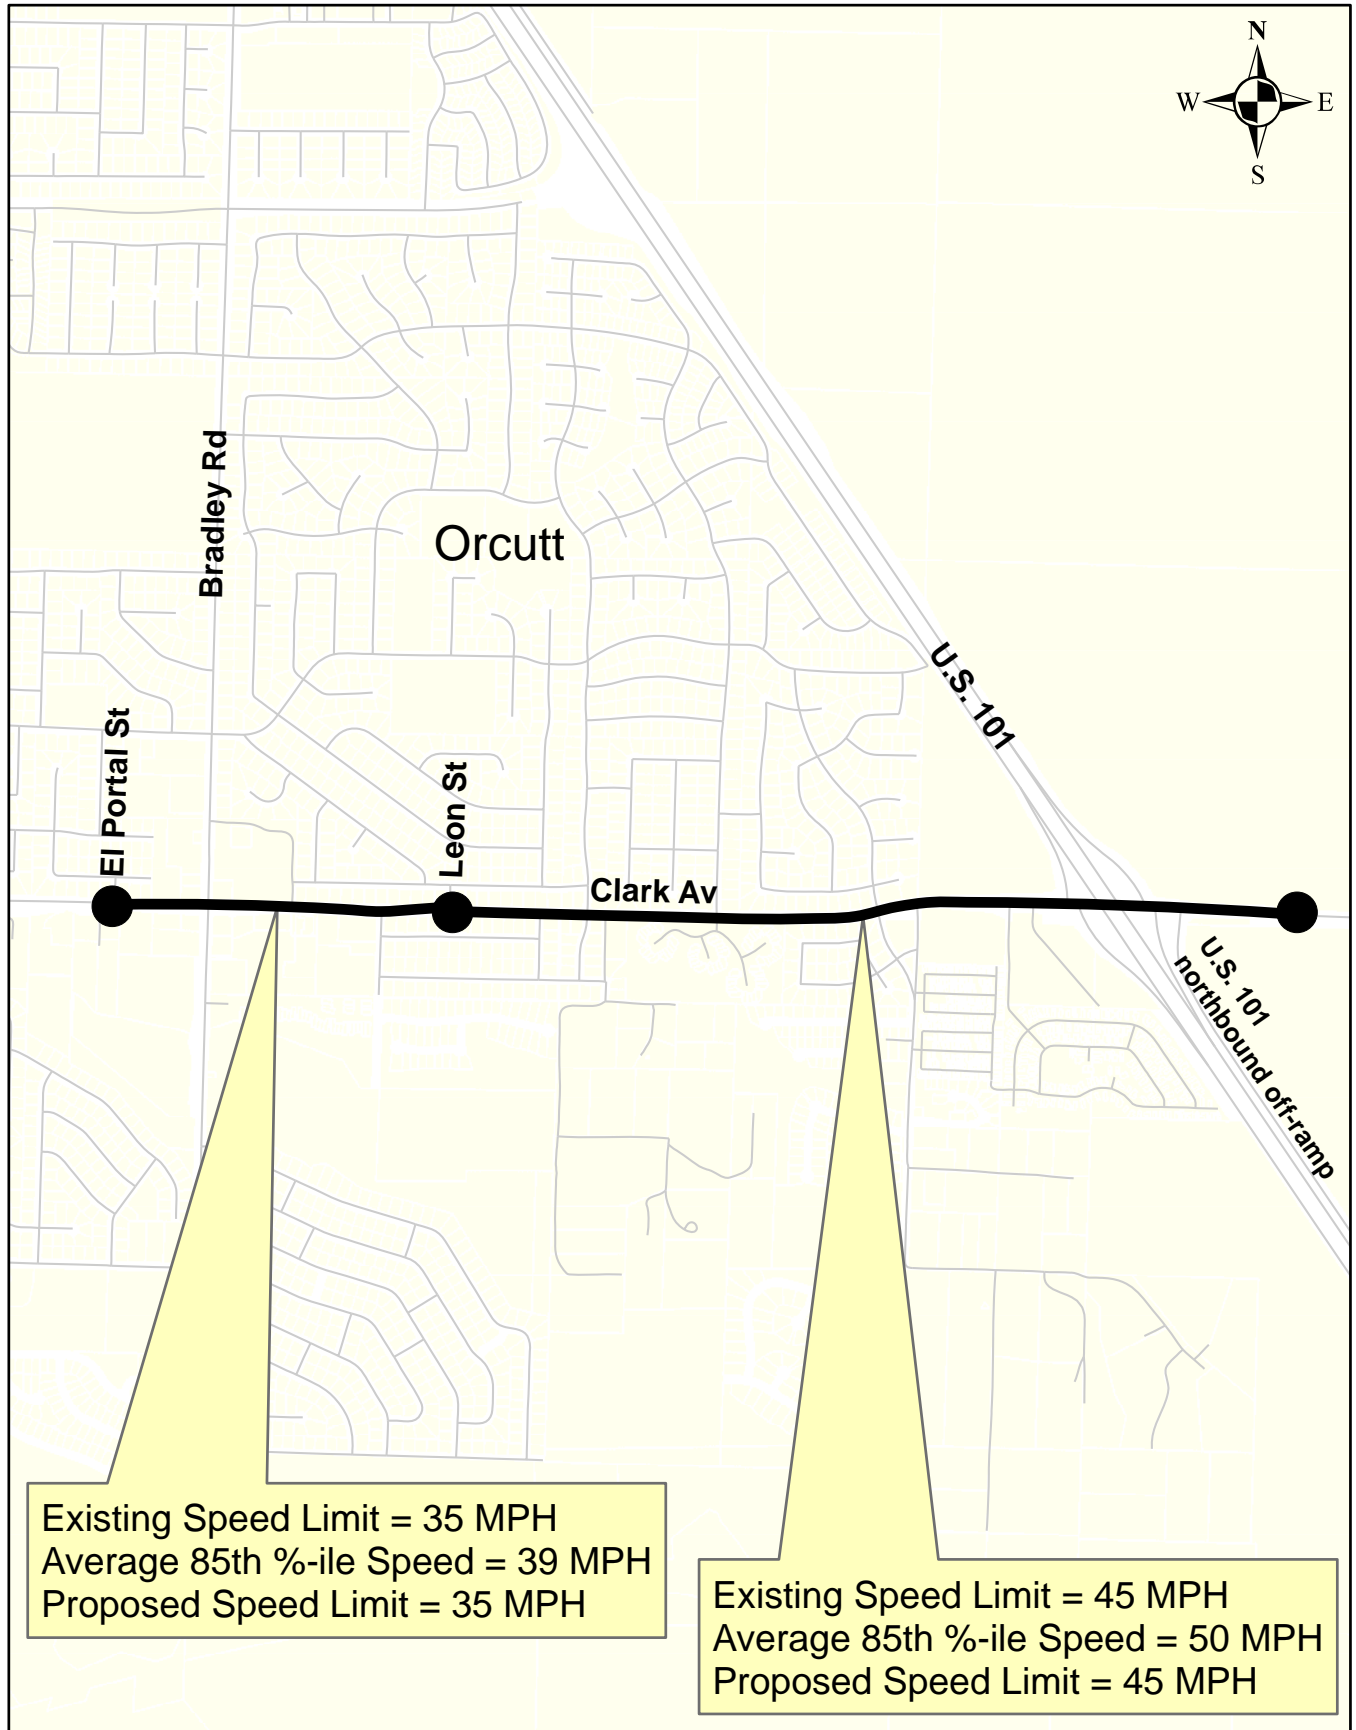

VICINITY MAP

Proposed Speed Zone
Apollo Way (Constellation Rd to SR 1 nb off-ramp)

VICINITY MAP

Proposed Speed Zone
Barker Pass Road (City of Santa Barbara to SR 192)

VICINITY MAP

Proposed Speed Zone
Broadway (Rice Ranch Rd to California Bl)

VICINITY MAP

Proposed Speed Zone
Camino Viejo (City of Santa Barbara to SR 192)

VICINITY MAP

Proposed Speed Zone
Clark Av (State Route 1 to El Portal St)

VICINITY MAP

Proposed Speed Zone

Clark Av (El Portal St to 920' east of U.S. 101 nb off-ramp)

VICINITY MAP

Proposed Speed Zone

Edison St (State Route 246 to Baseline Av (south))

VICINITY MAP

Proposed Speed Zone
Hot Springs Road (State Route 192 to Mountain Dr)

VICINITY MAP

Proposed Speed Zone

San Ysidro Rd (Jameson Ln North to Mountain Dr)