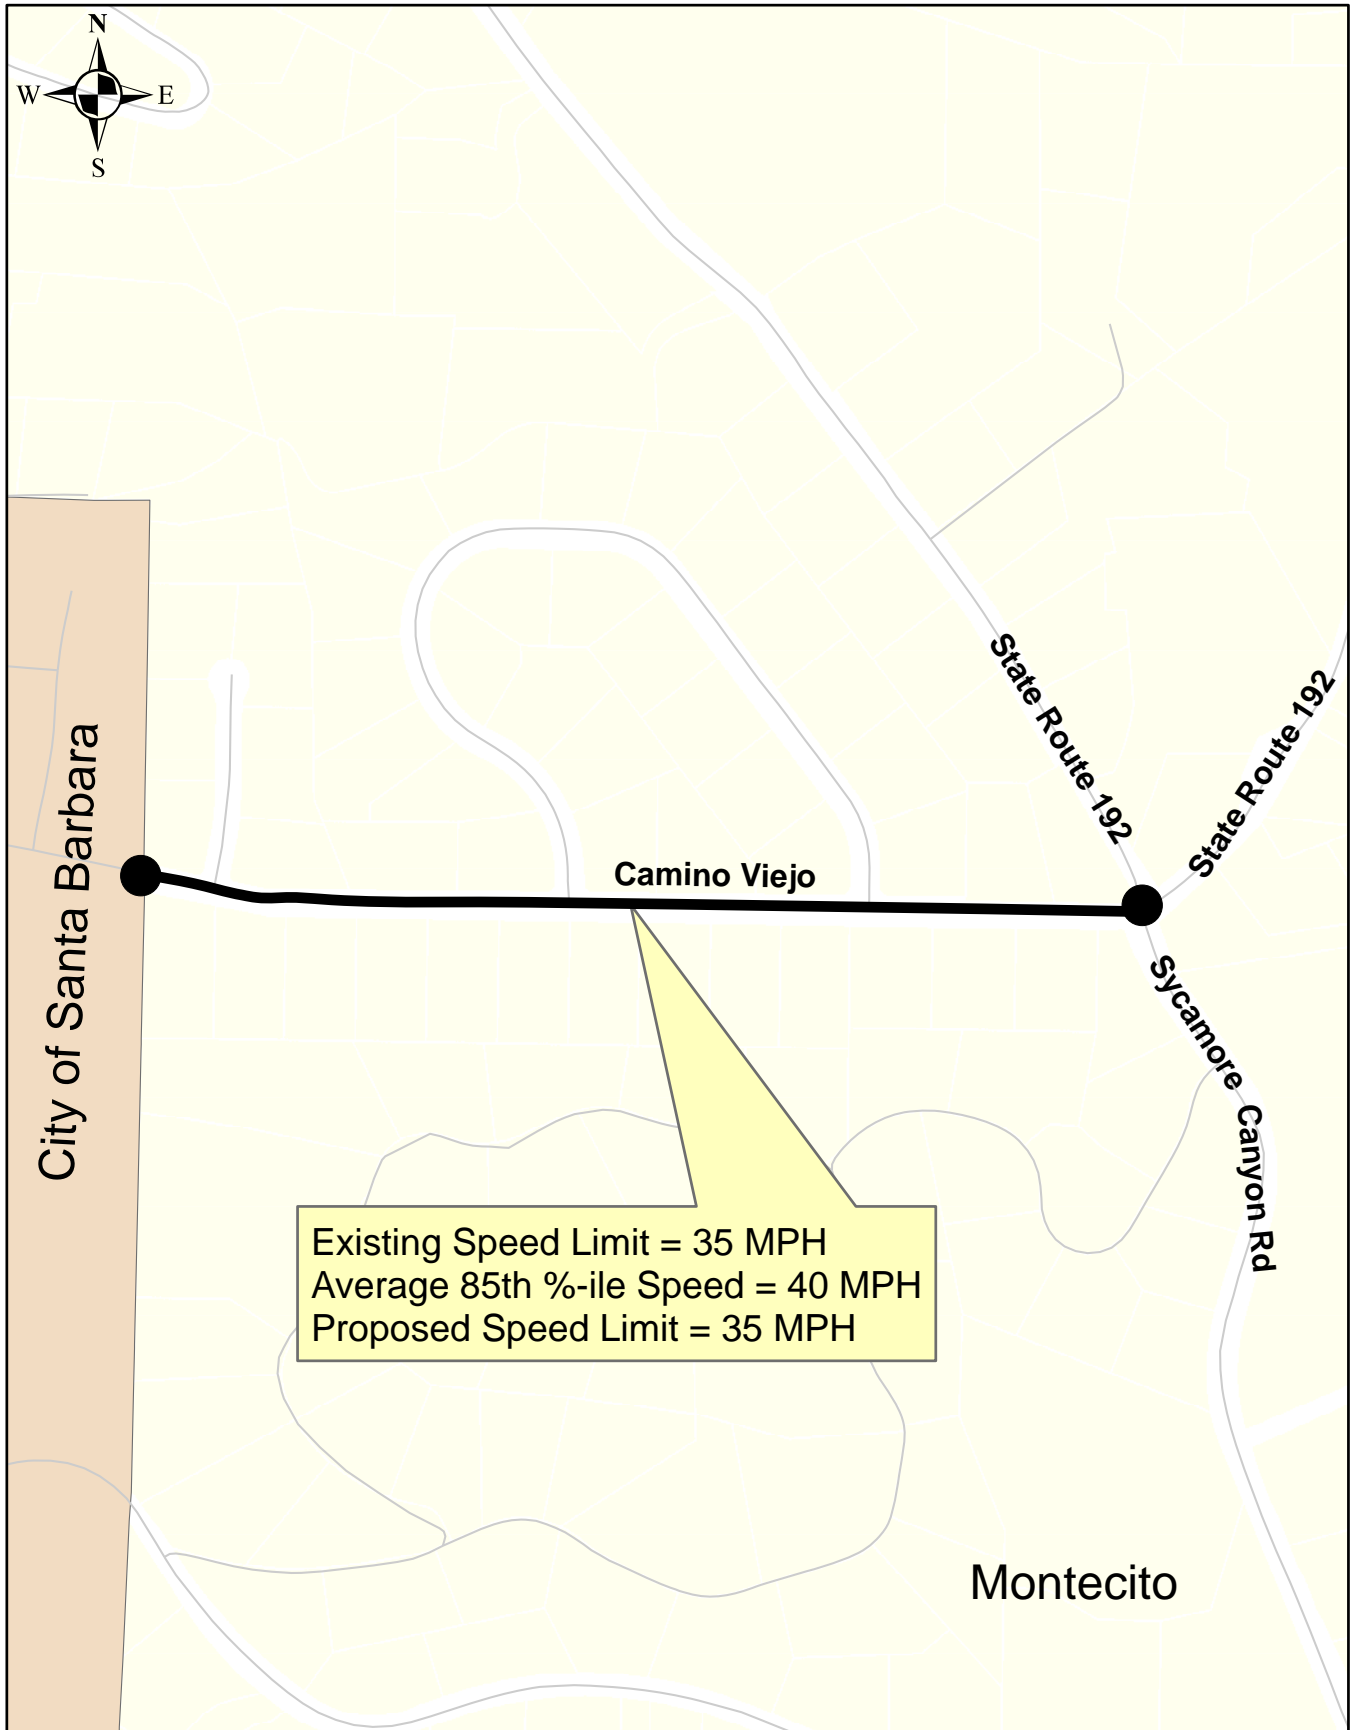

VICINITY MAP

Proposed Speed Zone
Apollo Way (Constellation Rd to SR 1 nb off-ramp)

VICINITY MAP

Proposed Speed Zone
Barker Pass Road (City of Santa Barbara to SR 192)

VICINITY MAP

Proposed Speed Zone
Broadway (Rice Ranch Rd to California Bl)

VICINITY MAP

Proposed Speed Zone
Camino Viejo (City of Santa Barbara to SR 192)

VICINITY MAP

Proposed Speed Zone
Clark Av (State Route 1 to El Portal St)

VICINITY MAP

Proposed Speed Zone

Clark Av (El Portal St to 920' east of U.S. 101 nb off-ramp)

VICINITY MAP

Proposed Speed Zone

Edison St (State Route 246 to Baseline Av (south))

VICINITY MAP

Proposed Speed Zone
Hot Springs Road (State Route 192 to Mountain Dr)

VICINITY MAP

Proposed Speed Zone

San Ysidro Rd (Jameson Ln North to Mountain Dr)