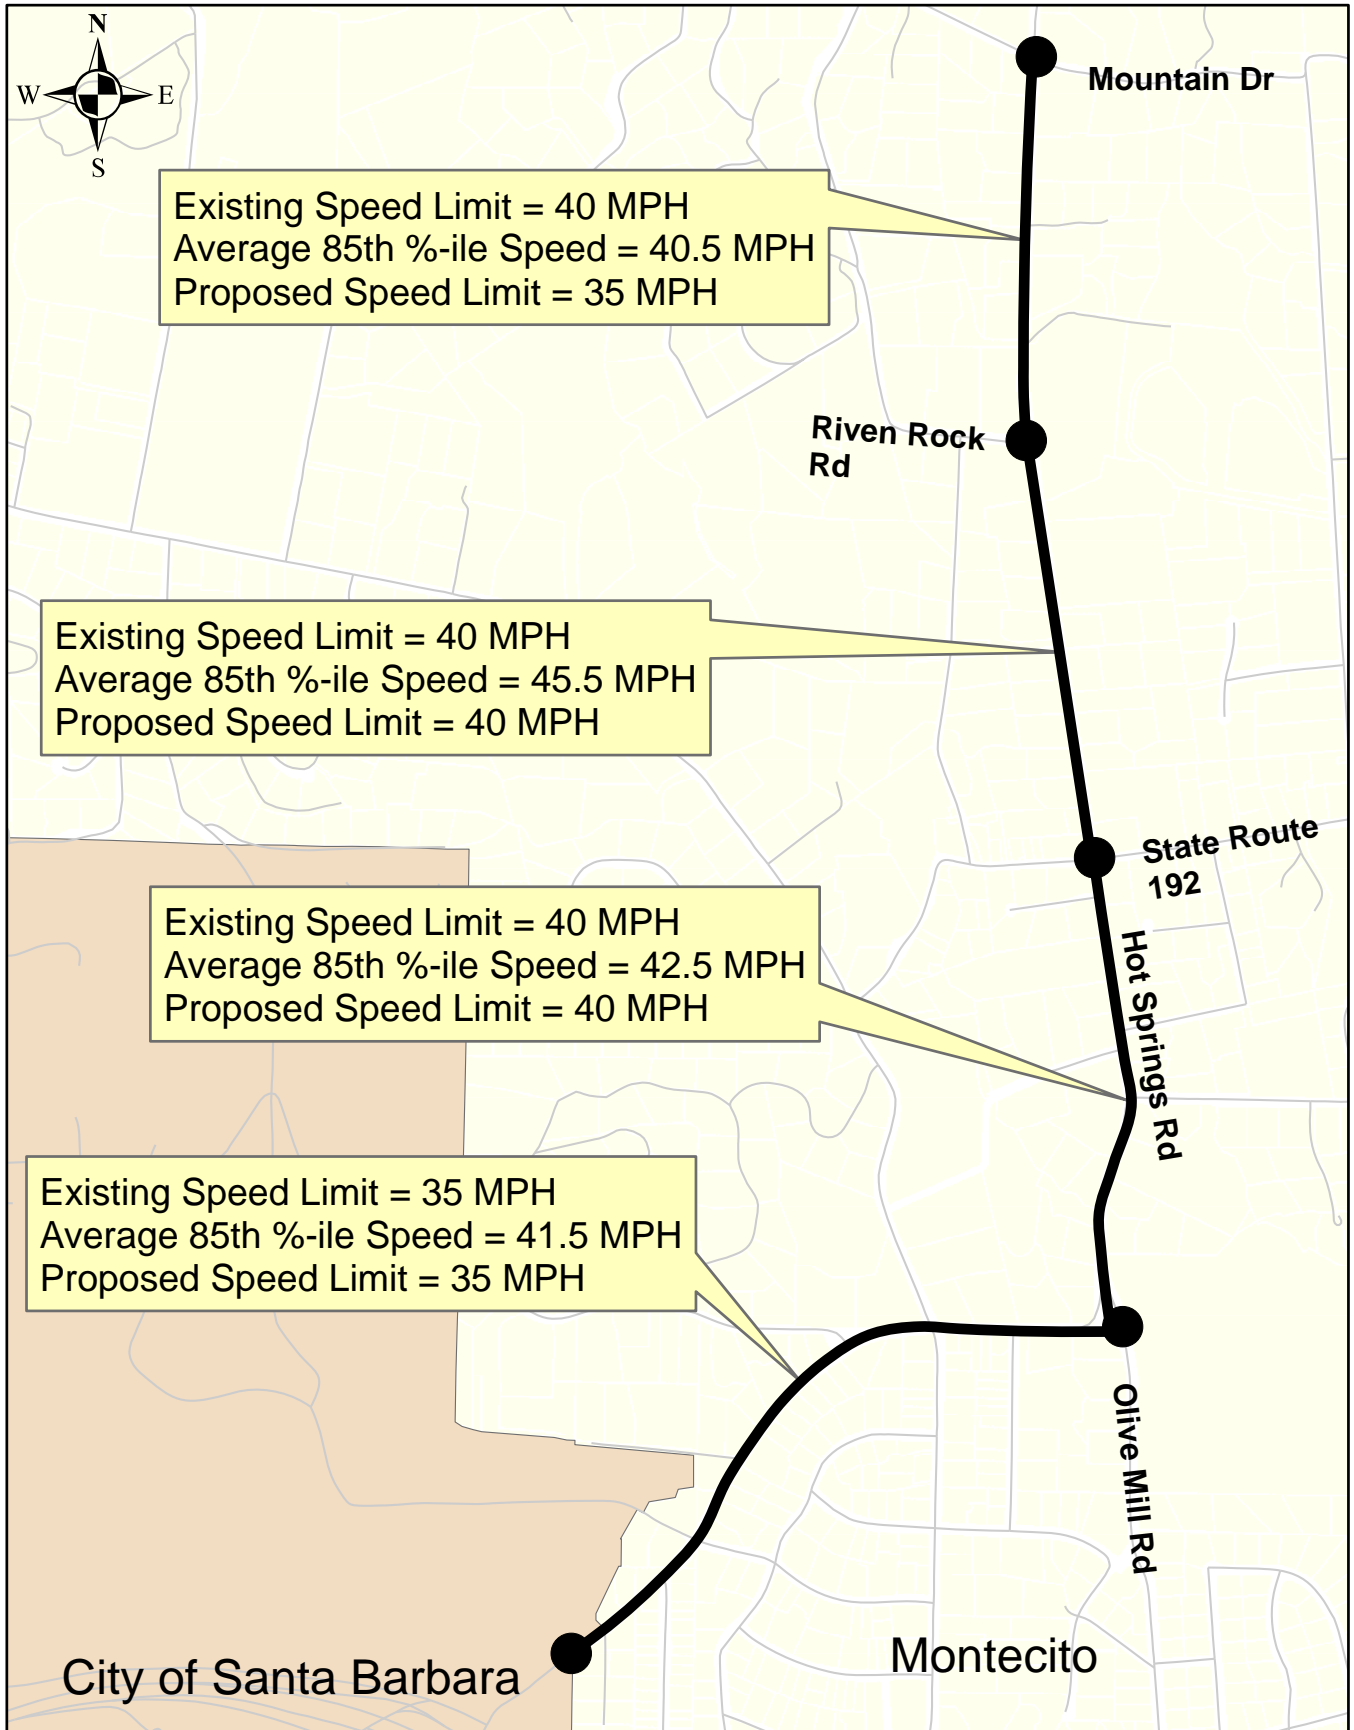

VICINITY MAP

Proposed Speed Zone
Apollo Way (Constellation Rd to SR 1 nb off-ramp)

VICINITY MAP

Proposed Speed Zone
Barker Pass Road (City of Santa Barbara to SR 192)

VICINITY MAP

Proposed Speed Zone
Broadway (Rice Ranch Rd to California Bl)

VICINITY MAP

Proposed Speed Zone
Camino Viejo (City of Santa Barbara to SR 192)

VICINITY MAP

Proposed Speed Zone
Clark Av (State Route 1 to El Portal St)

VICINITY MAP

Proposed Speed Zone

Clark Av (El Portal St to 920' east of U.S. 101 nb off-ramp)

VICINITY MAP

Proposed Speed Zone

Edison St (State Route 246 to Baseline Av (south))

VICINITY MAP

Proposed Speed Zone
Hot Springs Road (State Route 192 to Mountain Dr)

VICINITY MAP

Proposed Speed Zone

San Ysidro Rd (Jameson Ln North to Mountain Dr)