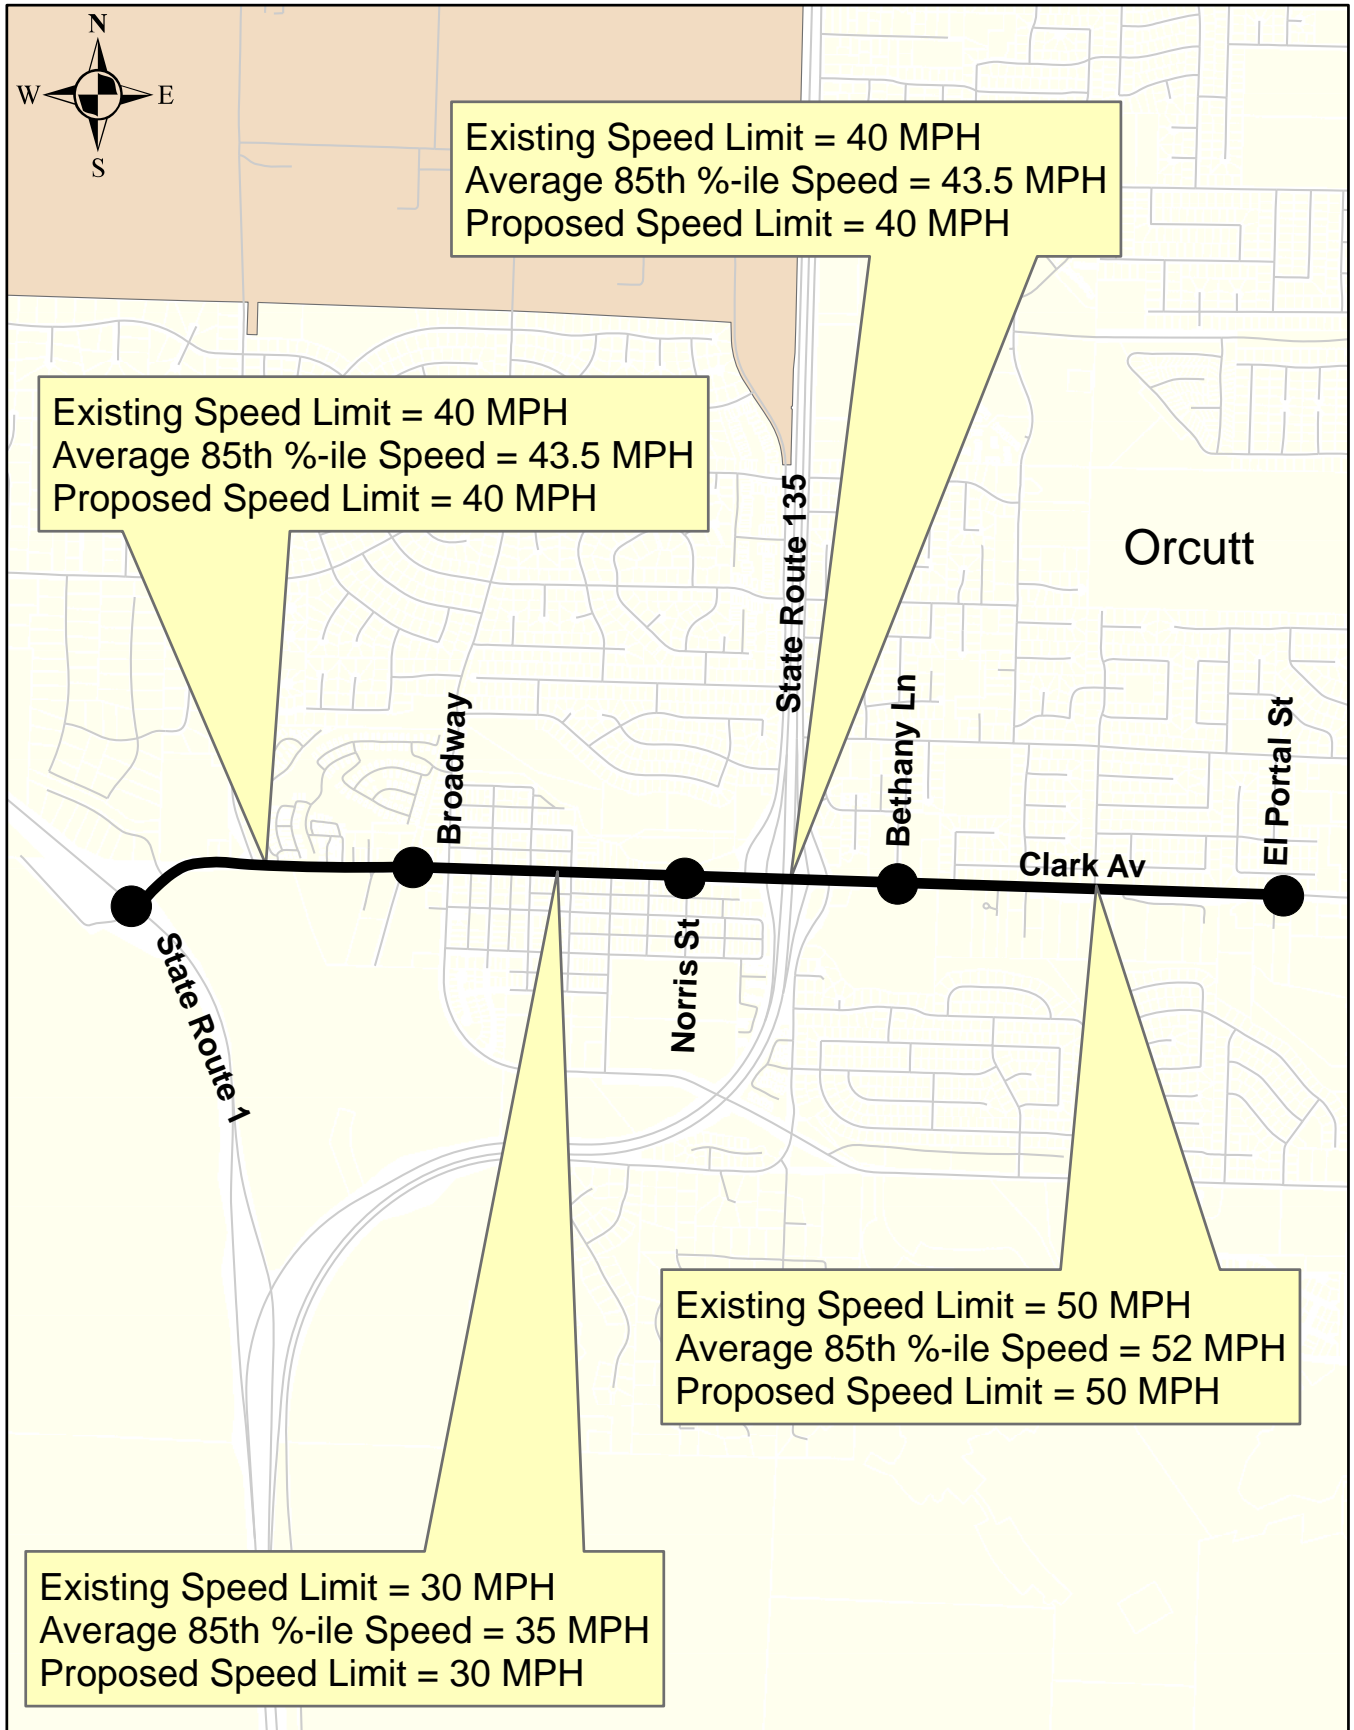

VICINITY MAP

Proposed Speed Zone
Apollo Way (Constellation Rd to SR 1 nb off-ramp)

VICINITY MAP

Proposed Speed Zone
Barker Pass Road (City of Santa Barbara to SR 192)

VICINITY MAP

Proposed Speed Zone
Broadway (Rice Ranch Rd to California Bl)

VICINITY MAP

Proposed Speed Zone
Camino Viejo (City of Santa Barbara to SR 192)

VICINITY MAP

Proposed Speed Zone
Clark Av (State Route 1 to El Portal St)

VICINITY MAP

Proposed Speed Zone

Clark Av (El Portal St to 920' east of U.S. 101 nb off-ramp)

VICINITY MAP

Proposed Speed Zone

Edison St (State Route 246 to Baseline Av (south))

VICINITY MAP

Proposed Speed Zone
Hot Springs Road (State Route 192 to Mountain Dr)

VICINITY MAP

Proposed Speed Zone

San Ysidro Rd (Jameson Ln North to Mountain Dr)