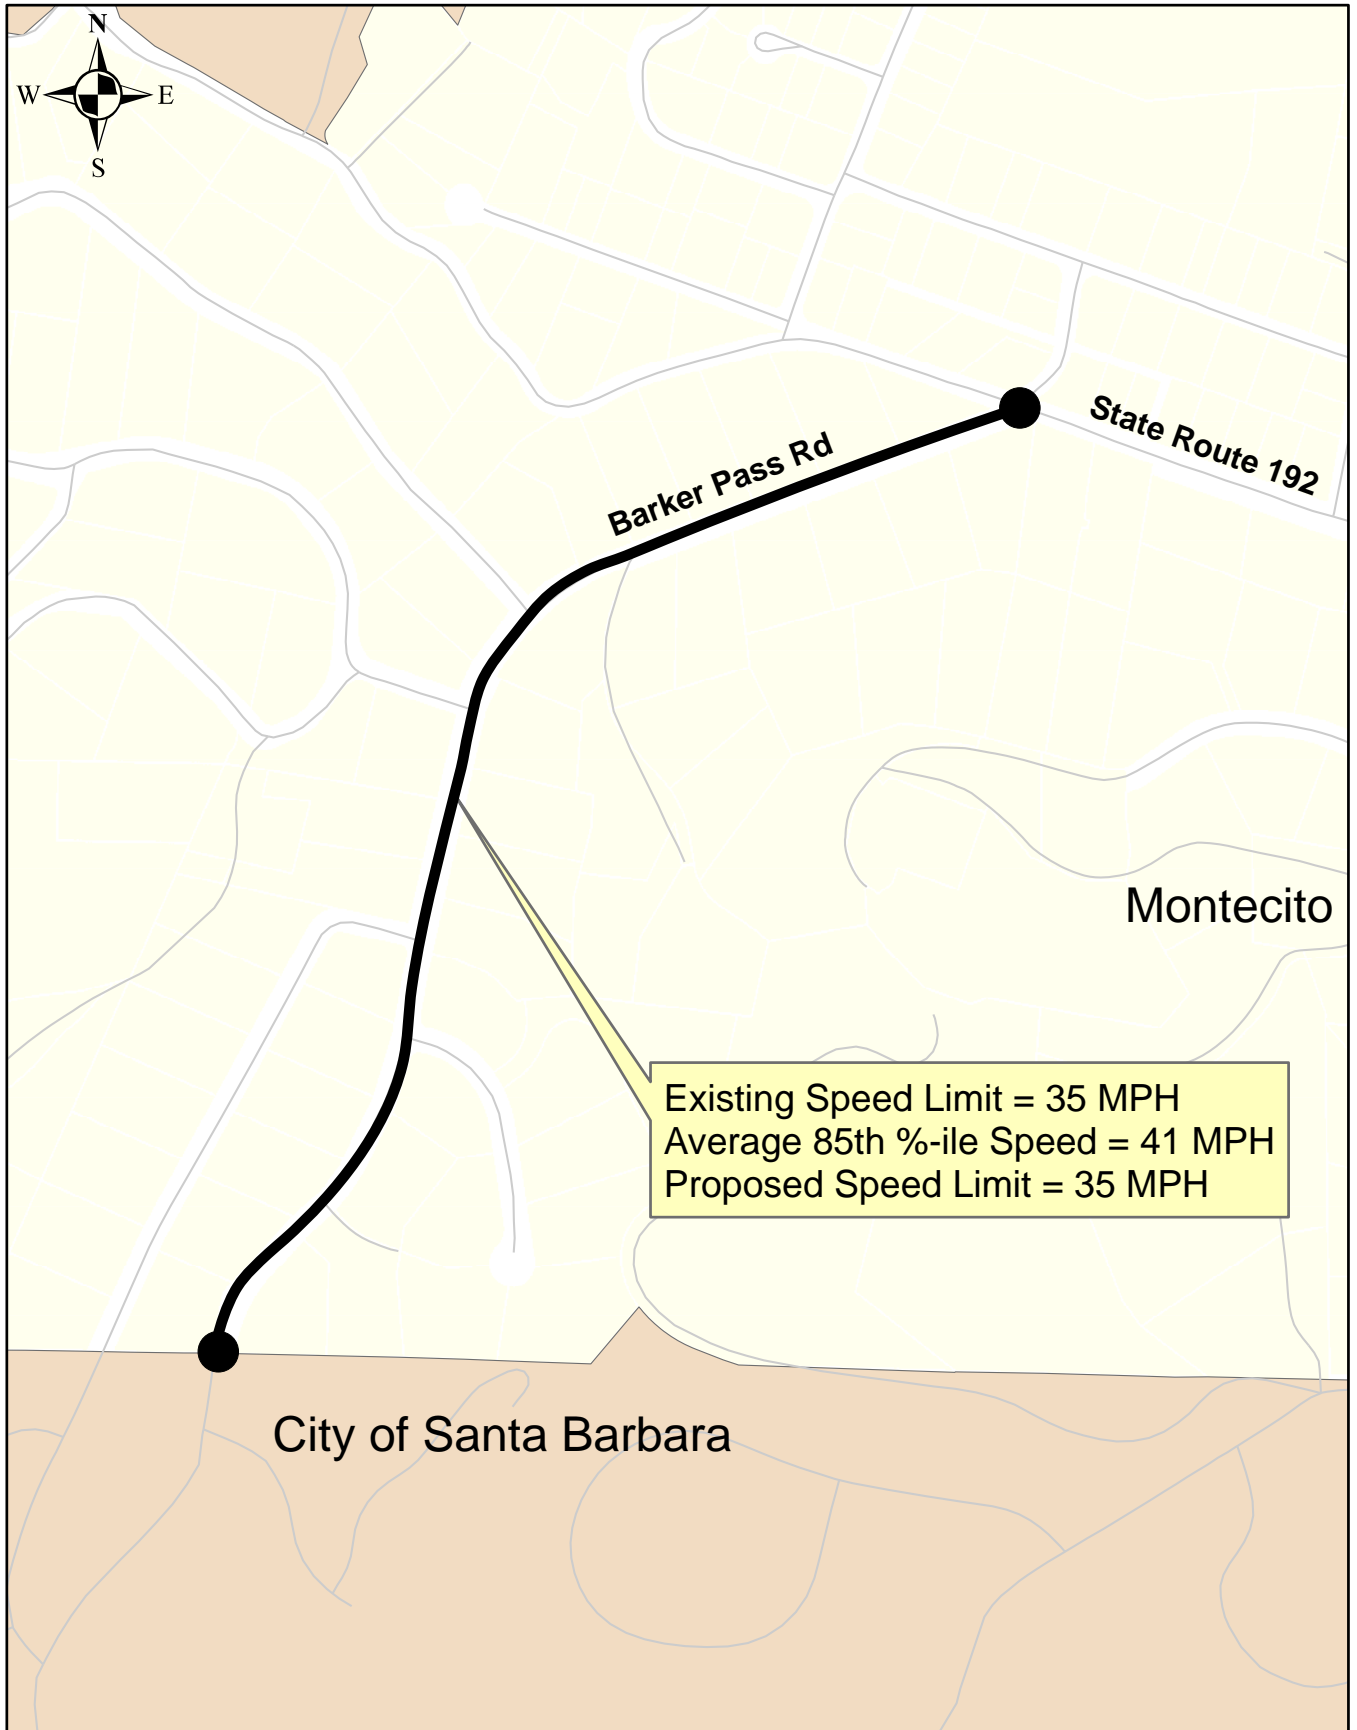

VICINITY MAP

Proposed Speed Zone
Apollo Way (Constellation Rd to SR 1 nb off-ramp)

VICINITY MAP

Proposed Speed Zone
Barker Pass Road (City of Santa Barbara to SR 192)

VICINITY MAP

Proposed Speed Zone
Broadway (Rice Ranch Rd to California Bl)

VICINITY MAP

Proposed Speed Zone
Camino Viejo (City of Santa Barbara to SR 192)

VICINITY MAP

Proposed Speed Zone
Clark Av (State Route 1 to El Portal St)

VICINITY MAP

Proposed Speed Zone

Clark Av (El Portal St to 920' east of U.S. 101 nb off-ramp)

VICINITY MAP

Proposed Speed Zone

Edison St (State Route 246 to Baseline Av (south))

VICINITY MAP

Proposed Speed Zone
Hot Springs Road (State Route 192 to Mountain Dr)

VICINITY MAP

Proposed Speed Zone

San Ysidro Rd (Jameson Ln North to Mountain Dr)