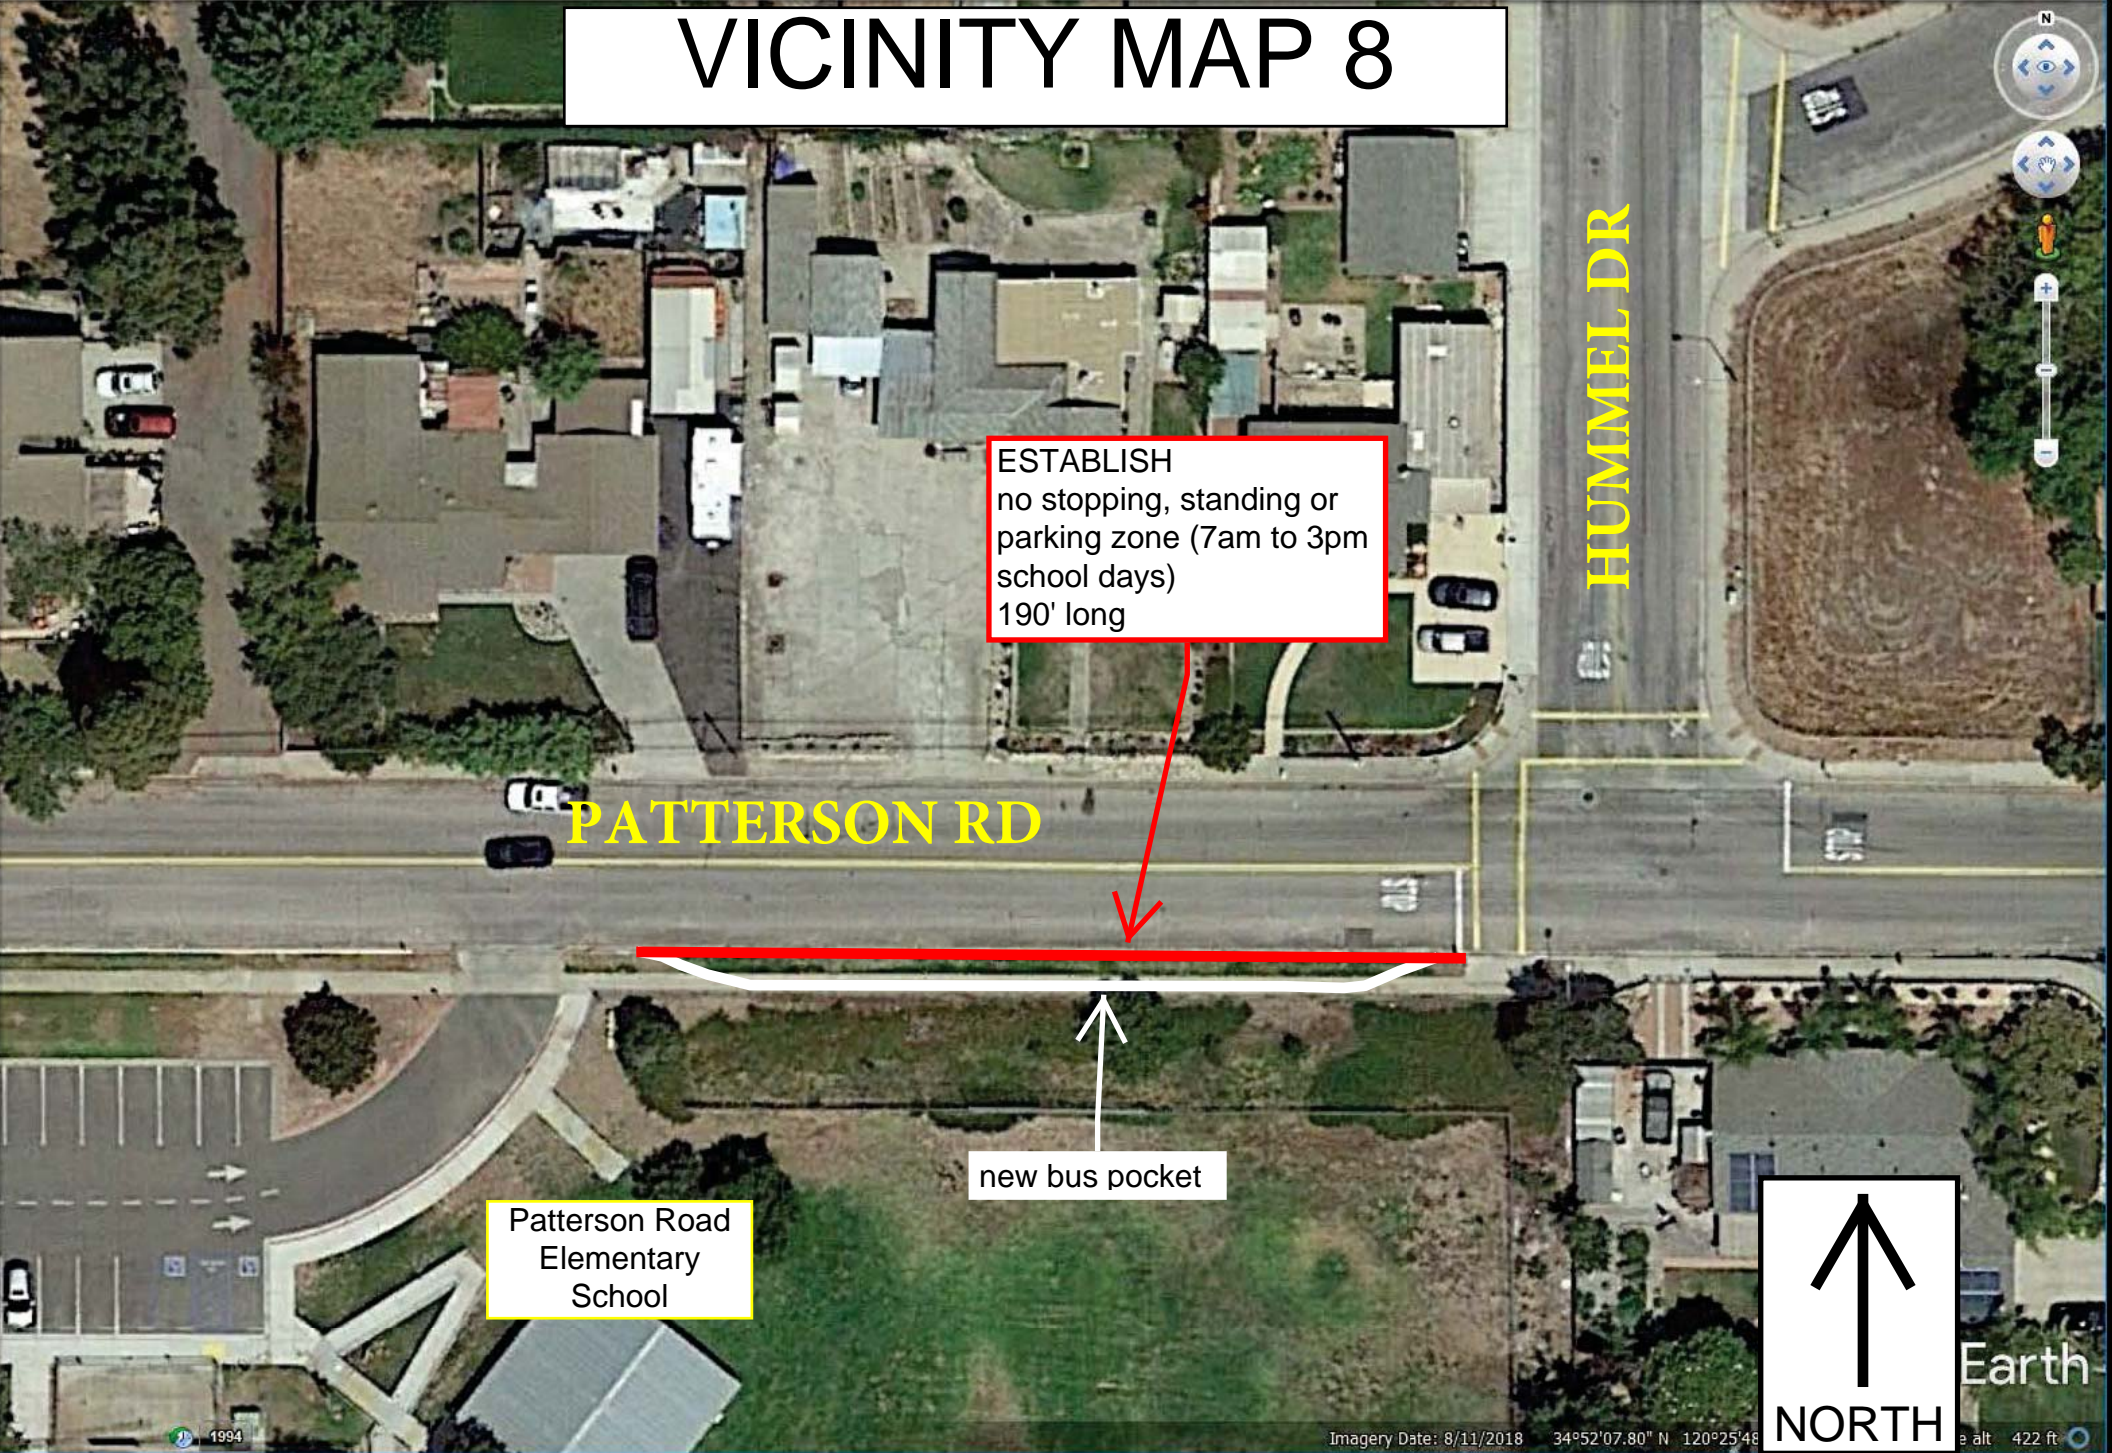

VICINITY MAP 8

ESTABLISH
no stopping, standing or
parking zone (7am to 3pm
school days)
190' long

PATTERSON RD

HUMMEL DR

Patterson Road
Elementary
School

new bus pocket

Earth
alt 422 ft