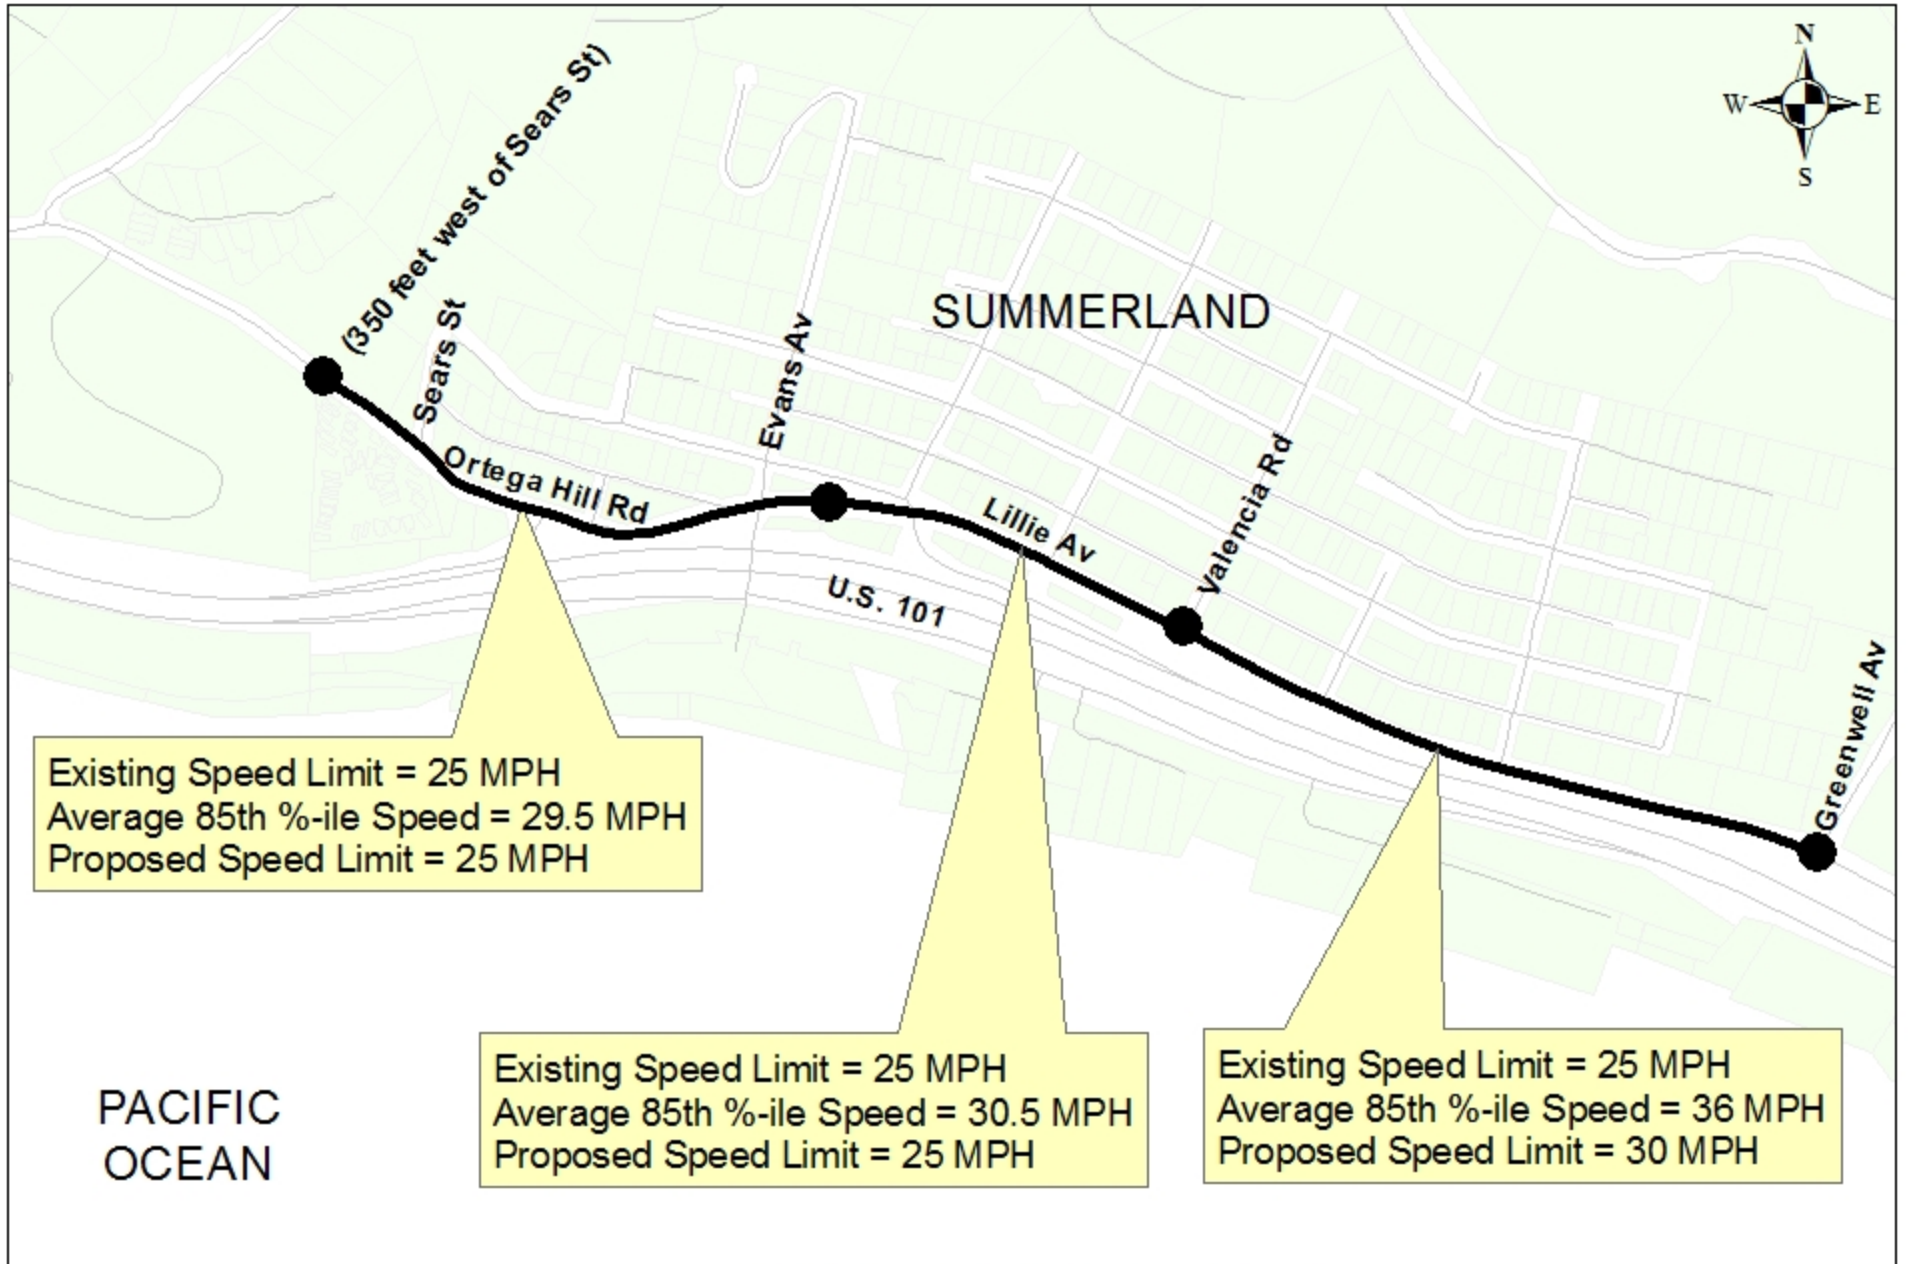

VICINITY MAP

Proposed Speed Zone: Bradley Road
(Santa Maria Wy to 150' north of Amethyst Dr)

VICINITY MAP

Proposed Speed Zone: Bradley Road
(150' north of Amethyst Dr to Sage Crest Dr)

VICINITY MAP

Proposed Speed Zone:
Camino Corto (El Colegio (Rd) to Sage Crest Dr)

VICINITY MAP

Proposed Speed Zone
Lompoc Casmalia Road (State Route 1 to Utah Av)

VICINITY MAP

Proposed Speed Zone:

Ortega Hill Road & Lillie Avenue (350' N/ of Sears St to Greenwell Av)

VICINITY MAP

Proposed Speed Zone:
El Colegio (Road) (Storke Rd to U.C.S.B.)

VICINITY MAP

Proposed Speed Zone:
Lakeview Road (Orcutt Rd to Bradley Rd)

VICINITY MAP

Proposed Speed Zone:
Toro Canyon Road (Via Real to State Route 192)