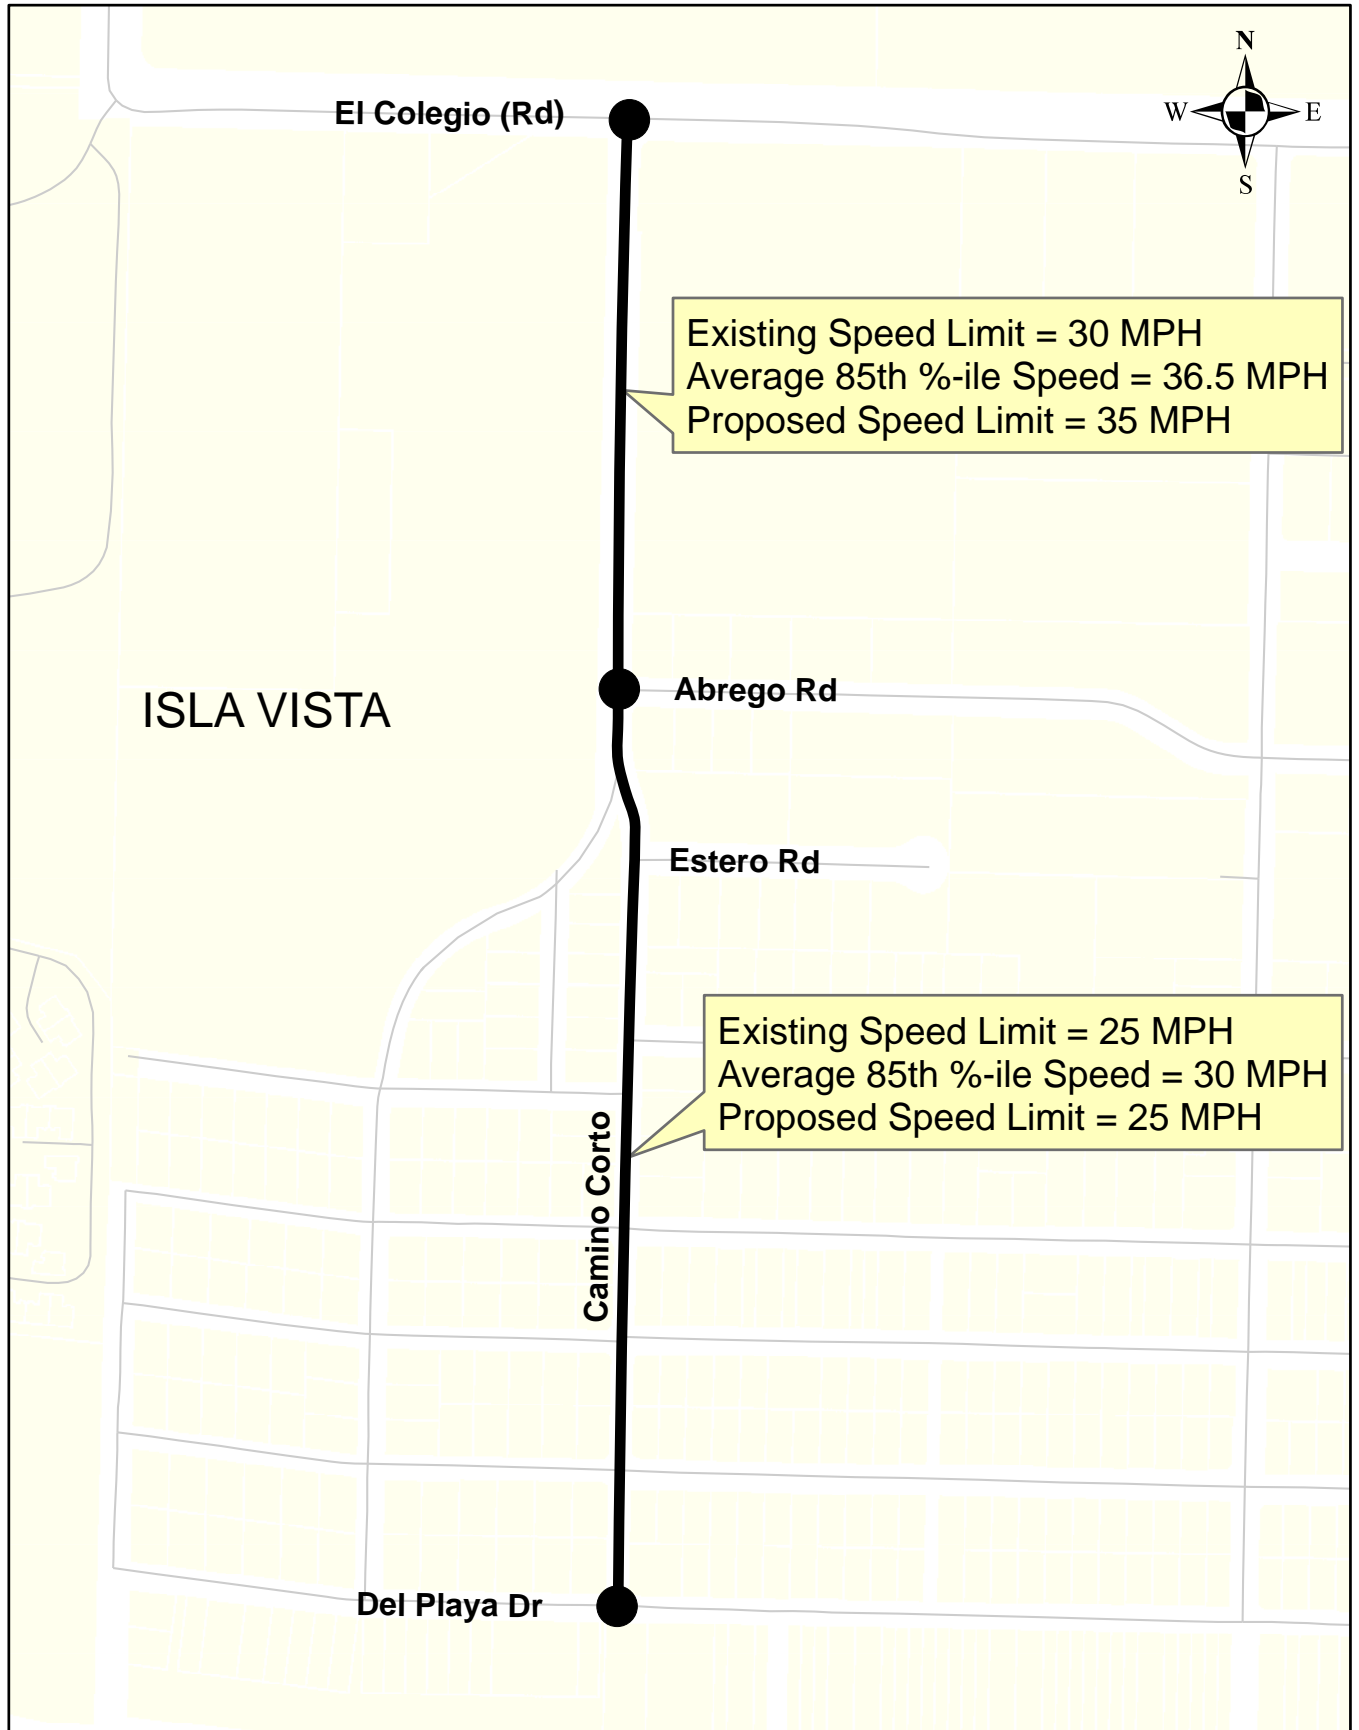

VICINITY MAP

Proposed Speed Zone: Bradley Road
(Santa Maria Wy to 150' north of Amethyst Dr)

VICINITY MAP

Proposed Speed Zone: Bradley Road
(150' north of Amethyst Dr to Sage Crest Dr)

VICINITY MAP

Proposed Speed Zone:
Camino Corto (El Colegio (Rd) to Sage Crest Dr)

VICINITY MAP

Proposed Speed Zone
Lompoc Casmalia Road (State Route 1 to Utah Av)

VICINITY MAP

Proposed Speed Zone:

Ortega Hill Road & Lillie Avenue (350' N/ of Sears St to Greenwell Av)

VICINITY MAP

Proposed Speed Zone:
El Colegio (Road) (Storke Rd to U.C.S.B.)

VICINITY MAP

Proposed Speed Zone:
Lakeview Road (Orcutt Rd to Bradley Rd)

VICINITY MAP

Proposed Speed Zone:
Toro Canyon Road (Via Real to State Route 192)