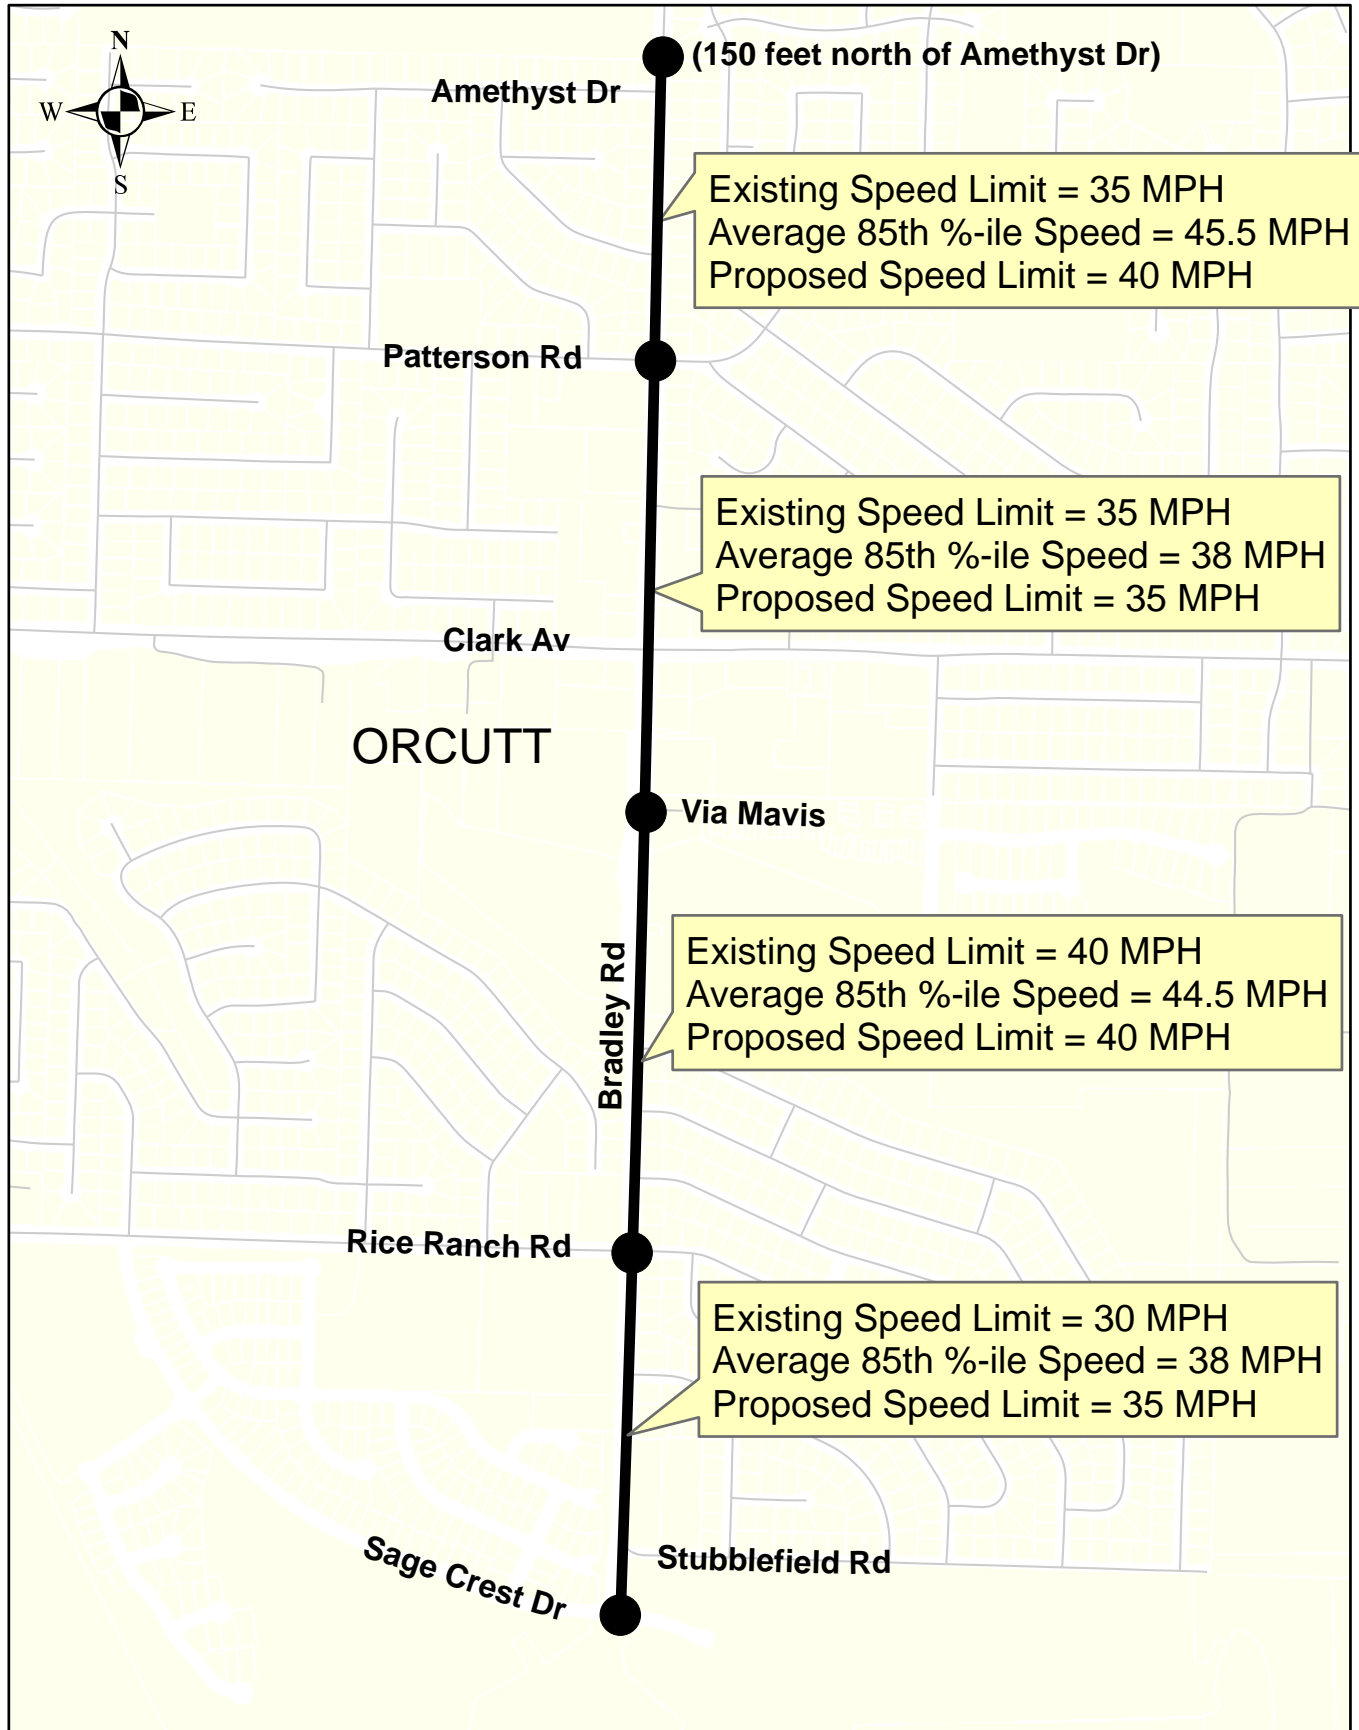

VICINITY MAP

Proposed Speed Zone: Bradley Road
(Santa Maria Wy to 150' north of Amethyst Dr)

VICINITY MAP

Proposed Speed Zone: Bradley Road
(150' north of Amethyst Dr to Sage Crest Dr)

VICINITY MAP

Proposed Speed Zone:
Camino Corto (El Colegio (Rd) to Sage Crest Dr)

VICINITY MAP

Proposed Speed Zone
Lompoc Casmalia Road (State Route 1 to Utah Av)

VICINITY MAP

Proposed Speed Zone:

Ortega Hill Road & Lillie Avenue (350' N/ of Sears St to Greenwell Av)

VICINITY MAP

Proposed Speed Zone:
El Colegio (Road) (Storke Rd to U.C.S.B.)

VICINITY MAP

Proposed Speed Zone:
Lakeview Road (Orcutt Rd to Bradley Rd)

VICINITY MAP

Proposed Speed Zone:
Toro Canyon Road (Via Real to State Route 192)