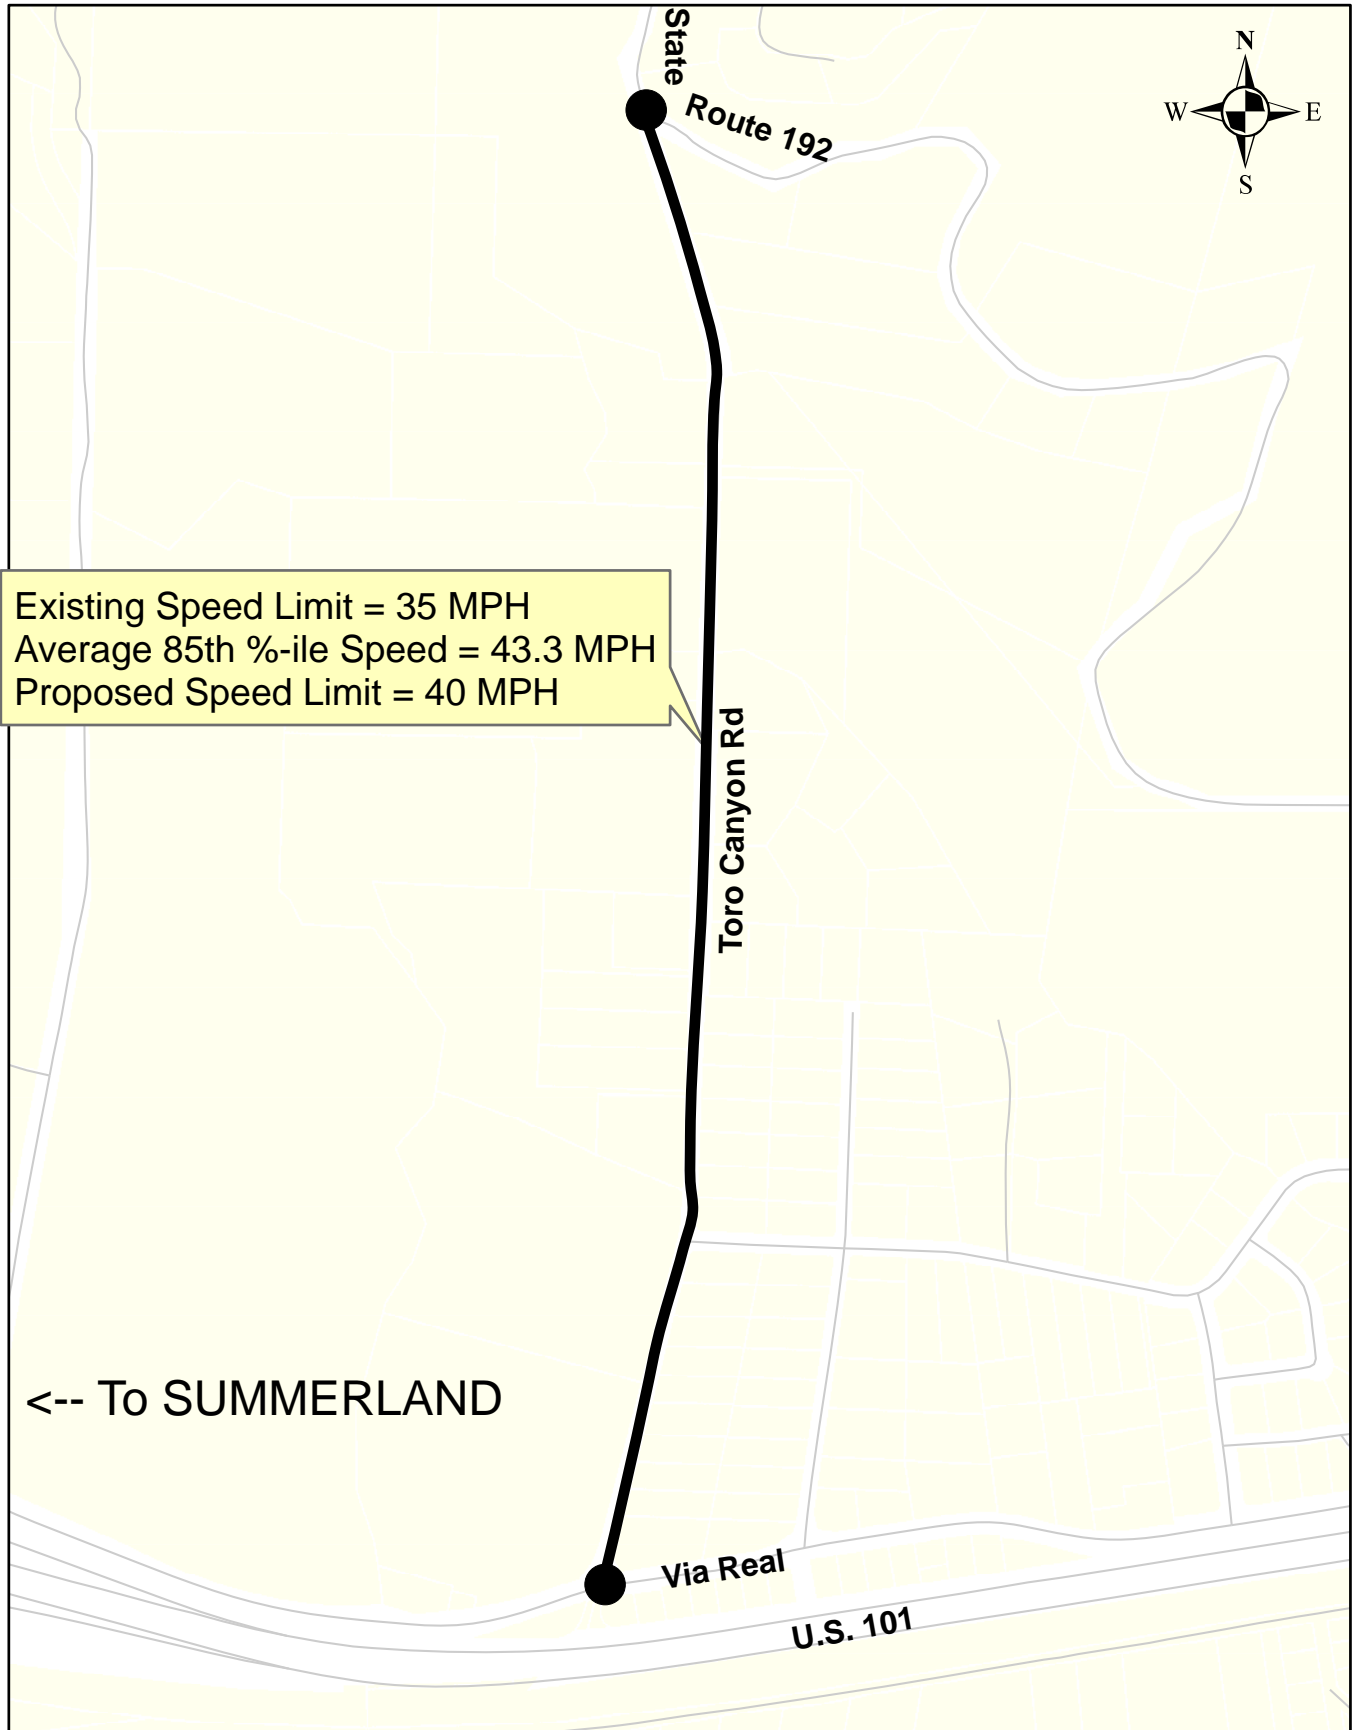

VICINITY MAP

Proposed Speed Zone: Bradley Road
(Santa Maria Wy to 150' north of Amethyst Dr)

VICINITY MAP

Proposed Speed Zone: Bradley Road
(150' north of Amethyst Dr to Sage Crest Dr)

VICINITY MAP

Proposed Speed Zone:
Camino Corto (El Colegio (Rd) to Sage Crest Dr)

VICINITY MAP

Proposed Speed Zone
Lompoc Casmalia Road (State Route 1 to Utah Av)

VICINITY MAP

Proposed Speed Zone:

Ortega Hill Road & Lillie Avenue (350' N/ of Sears St to Greenwell Av)

VICINITY MAP

Proposed Speed Zone:
El Colegio (Road) (Storke Rd to U.C.S.B.)

VICINITY MAP

Proposed Speed Zone:
Lakeview Road (Orcutt Rd to Bradley Rd)

VICINITY MAP

Proposed Speed Zone:
Toro Canyon Road (Via Real to State Route 192)