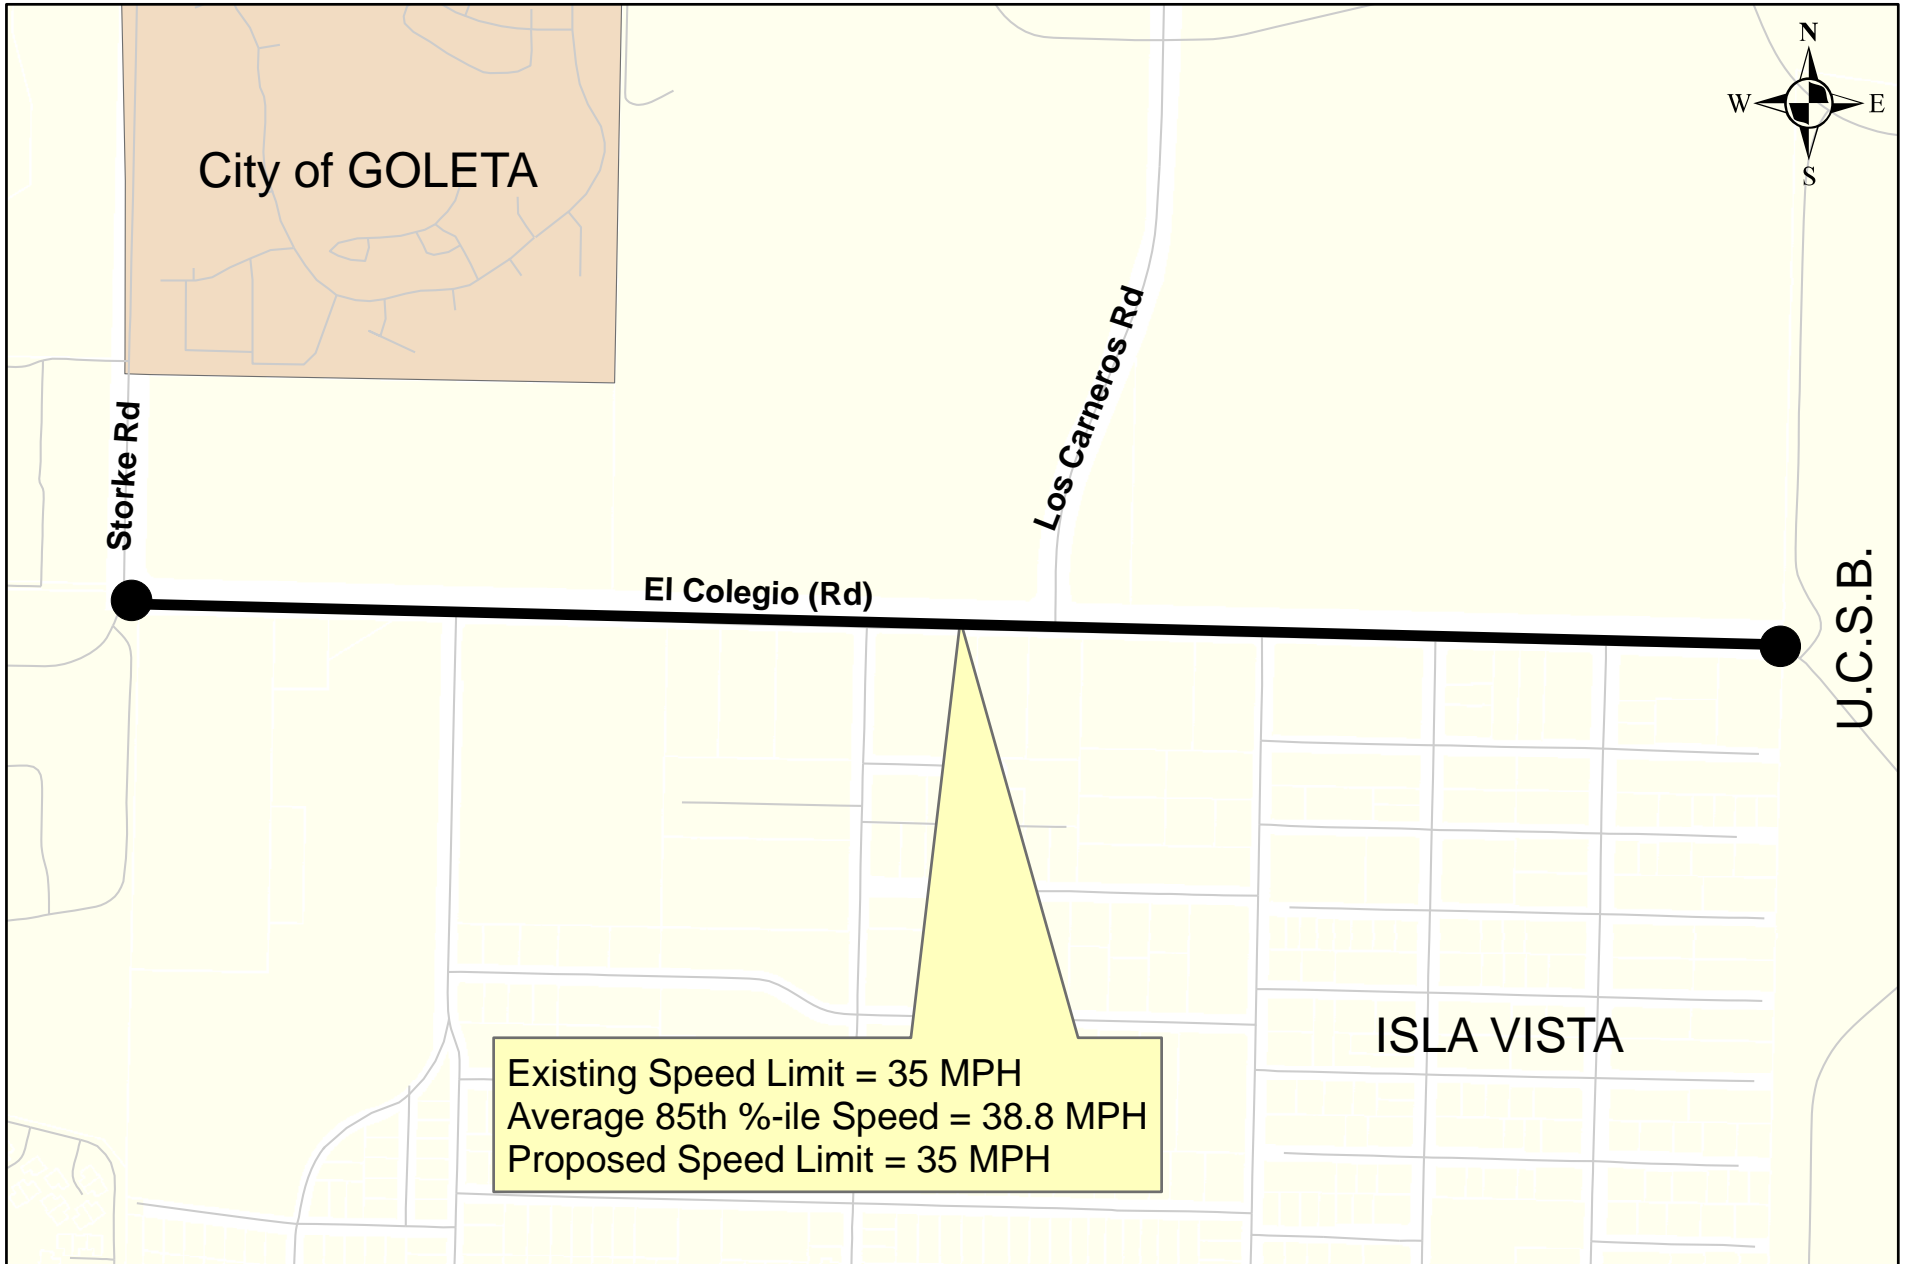

VICINITY MAP

Proposed Speed Zone: Bradley Road
(Santa Maria Wy to 150' north of Amethyst Dr)

VICINITY MAP

Proposed Speed Zone: Bradley Road
(150' north of Amethyst Dr to Sage Crest Dr)

VICINITY MAP

Proposed Speed Zone:
Camino Corto (El Colegio (Rd) to Sage Crest Dr)

VICINITY MAP

Proposed Speed Zone
Lompoc Casmalia Road (State Route 1 to Utah Av)

VICINITY MAP

Proposed Speed Zone:

Ortega Hill Road & Lillie Avenue (350' N/ of Sears St to Greenwell Av)

VICINITY MAP

Proposed Speed Zone:
El Colegio (Road) (Storke Rd to U.C.S.B.)

VICINITY MAP

Proposed Speed Zone:
Lakeview Road (Orcutt Rd to Bradley Rd)

VICINITY MAP

Proposed Speed Zone:
Toro Canyon Road (Via Real to State Route 192)