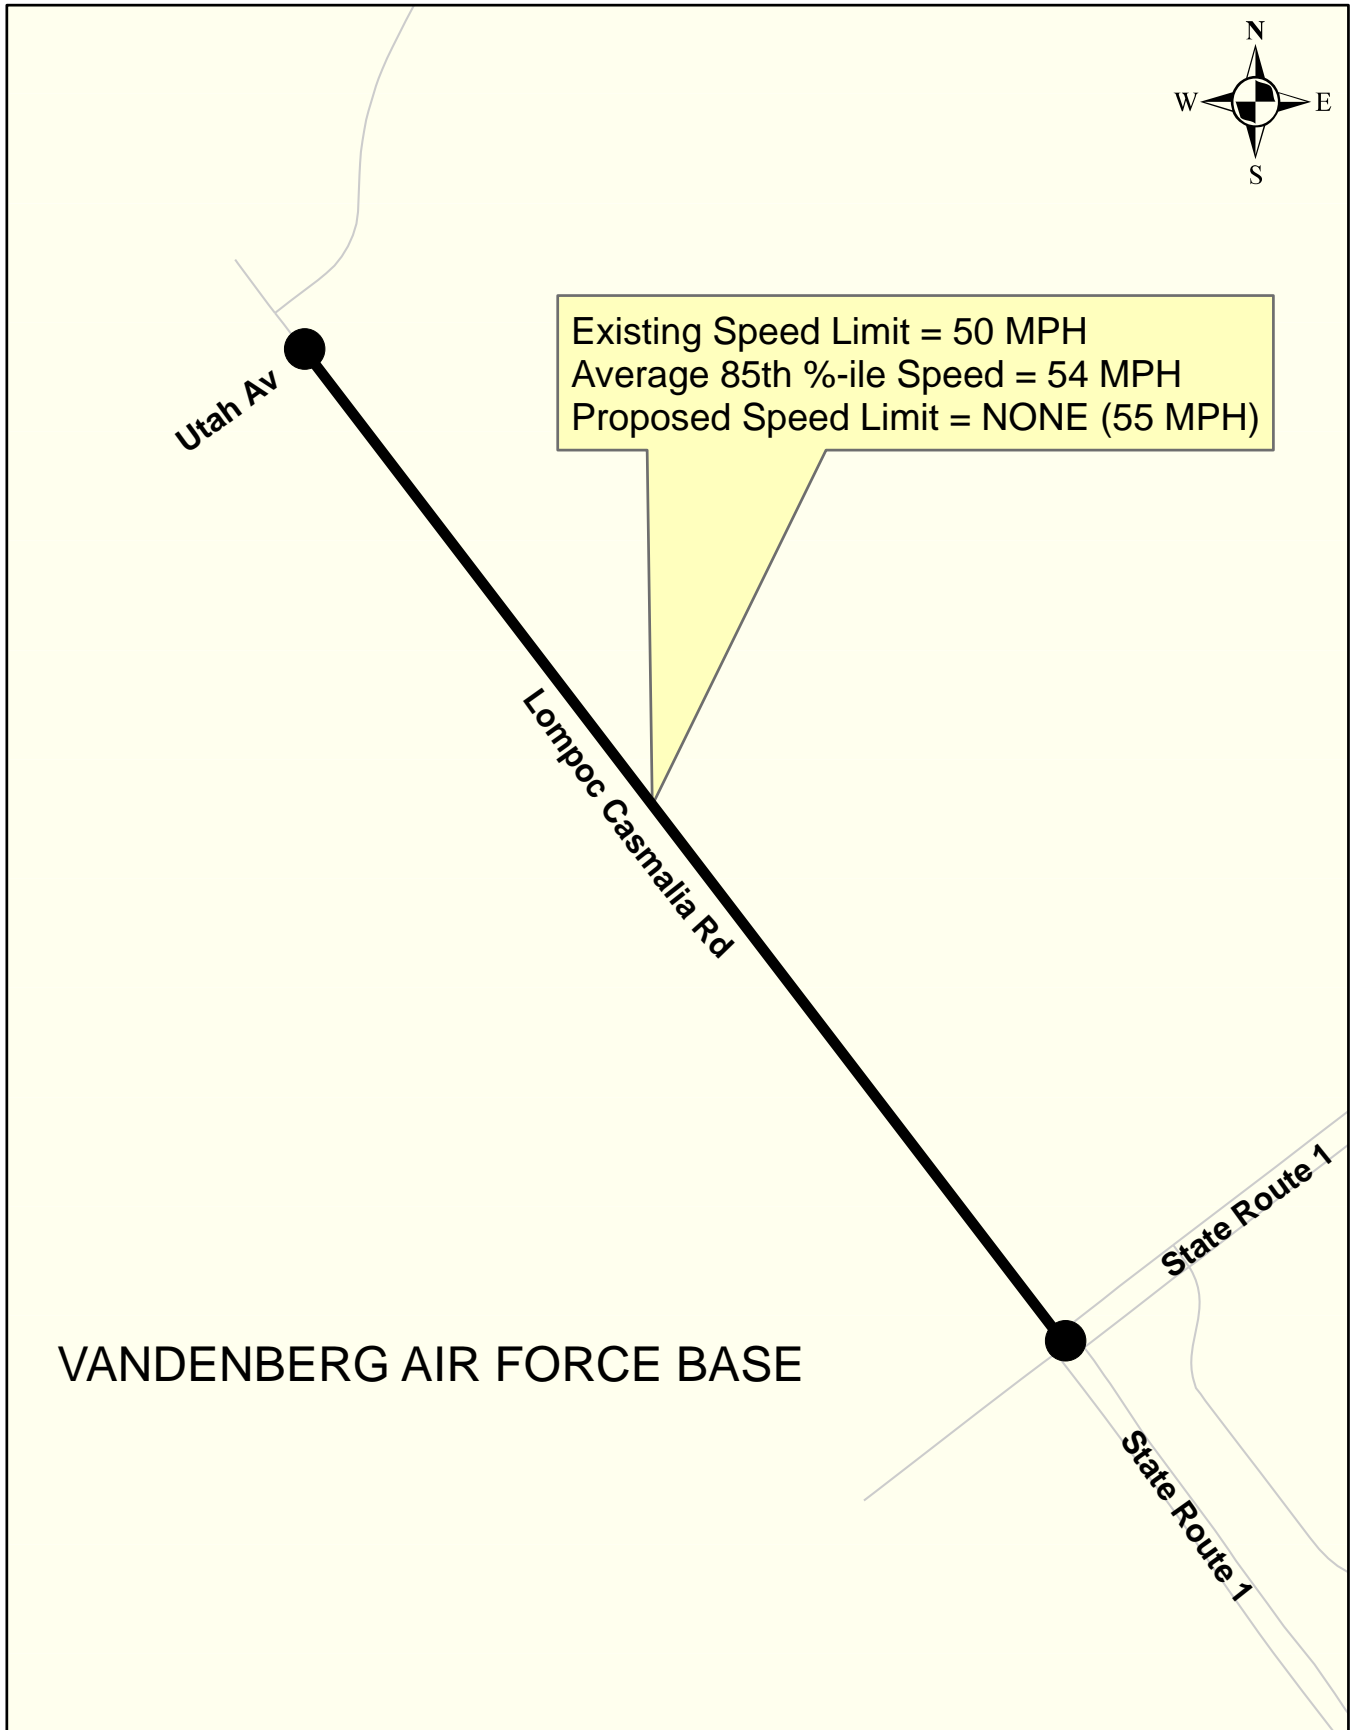

VICINITY MAP

Proposed Speed Zone: Bradley Road
(Santa Maria Wy to 150' north of Amethyst Dr)

VICINITY MAP

Proposed Speed Zone: Bradley Road
(150' north of Amethyst Dr to Sage Crest Dr)

VICINITY MAP

Proposed Speed Zone:
Camino Corto (El Colegio (Rd) to Sage Crest Dr)

VICINITY MAP

Proposed Speed Zone
Lompoc Casmalia Road (State Route 1 to Utah Av)

VICINITY MAP

Proposed Speed Zone:

Ortega Hill Road & Lillie Avenue (350' N/ of Sears St to Greenwell Av)

VICINITY MAP

Proposed Speed Zone:
El Colegio (Road) (Storke Rd to U.C.S.B.)

VICINITY MAP

Proposed Speed Zone:
Lakeview Road (Orcutt Rd to Bradley Rd)

VICINITY MAP

Proposed Speed Zone:
Toro Canyon Road (Via Real to State Route 192)