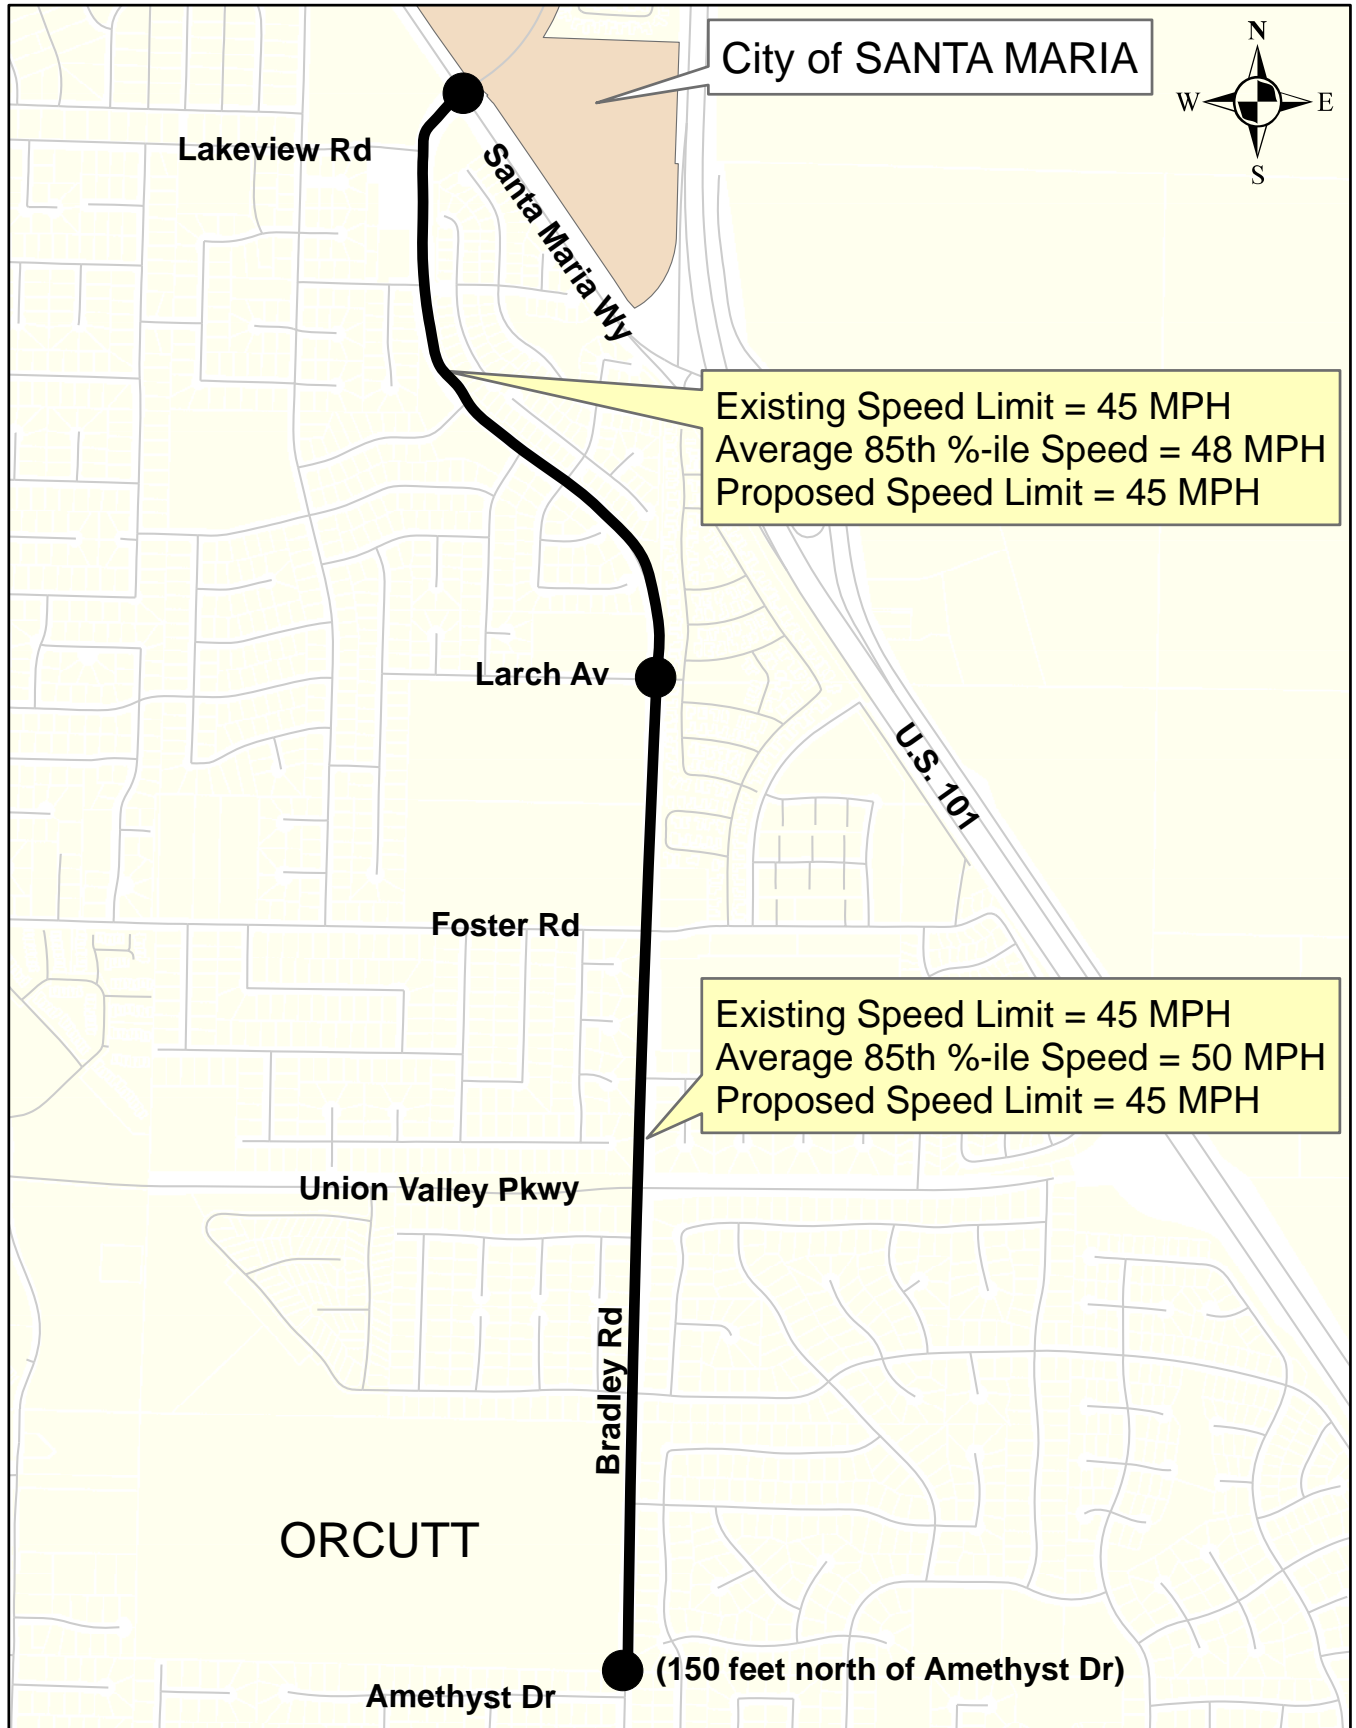

VICINITY MAP

Proposed Speed Zone: Bradley Road
(Santa Maria Wy to 150' north of Amethyst Dr)

VICINITY MAP

Proposed Speed Zone: Bradley Road
(150' north of Amethyst Dr to Sage Crest Dr)

VICINITY MAP

Proposed Speed Zone:
Camino Corto (El Colegio (Rd) to Sage Crest Dr)

VICINITY MAP

Proposed Speed Zone
Lompoc Casmalia Road (State Route 1 to Utah Av)

VICINITY MAP

Proposed Speed Zone:

Ortega Hill Road & Lillie Avenue (350' N/ of Sears St to Greenwell Av)

VICINITY MAP

Proposed Speed Zone:
El Colegio (Road) (Storke Rd to U.C.S.B.)

VICINITY MAP

Proposed Speed Zone:
Lakeview Road (Orcutt Rd to Bradley Rd)

VICINITY MAP

Proposed Speed Zone:
Toro Canyon Road (Via Real to State Route 192)