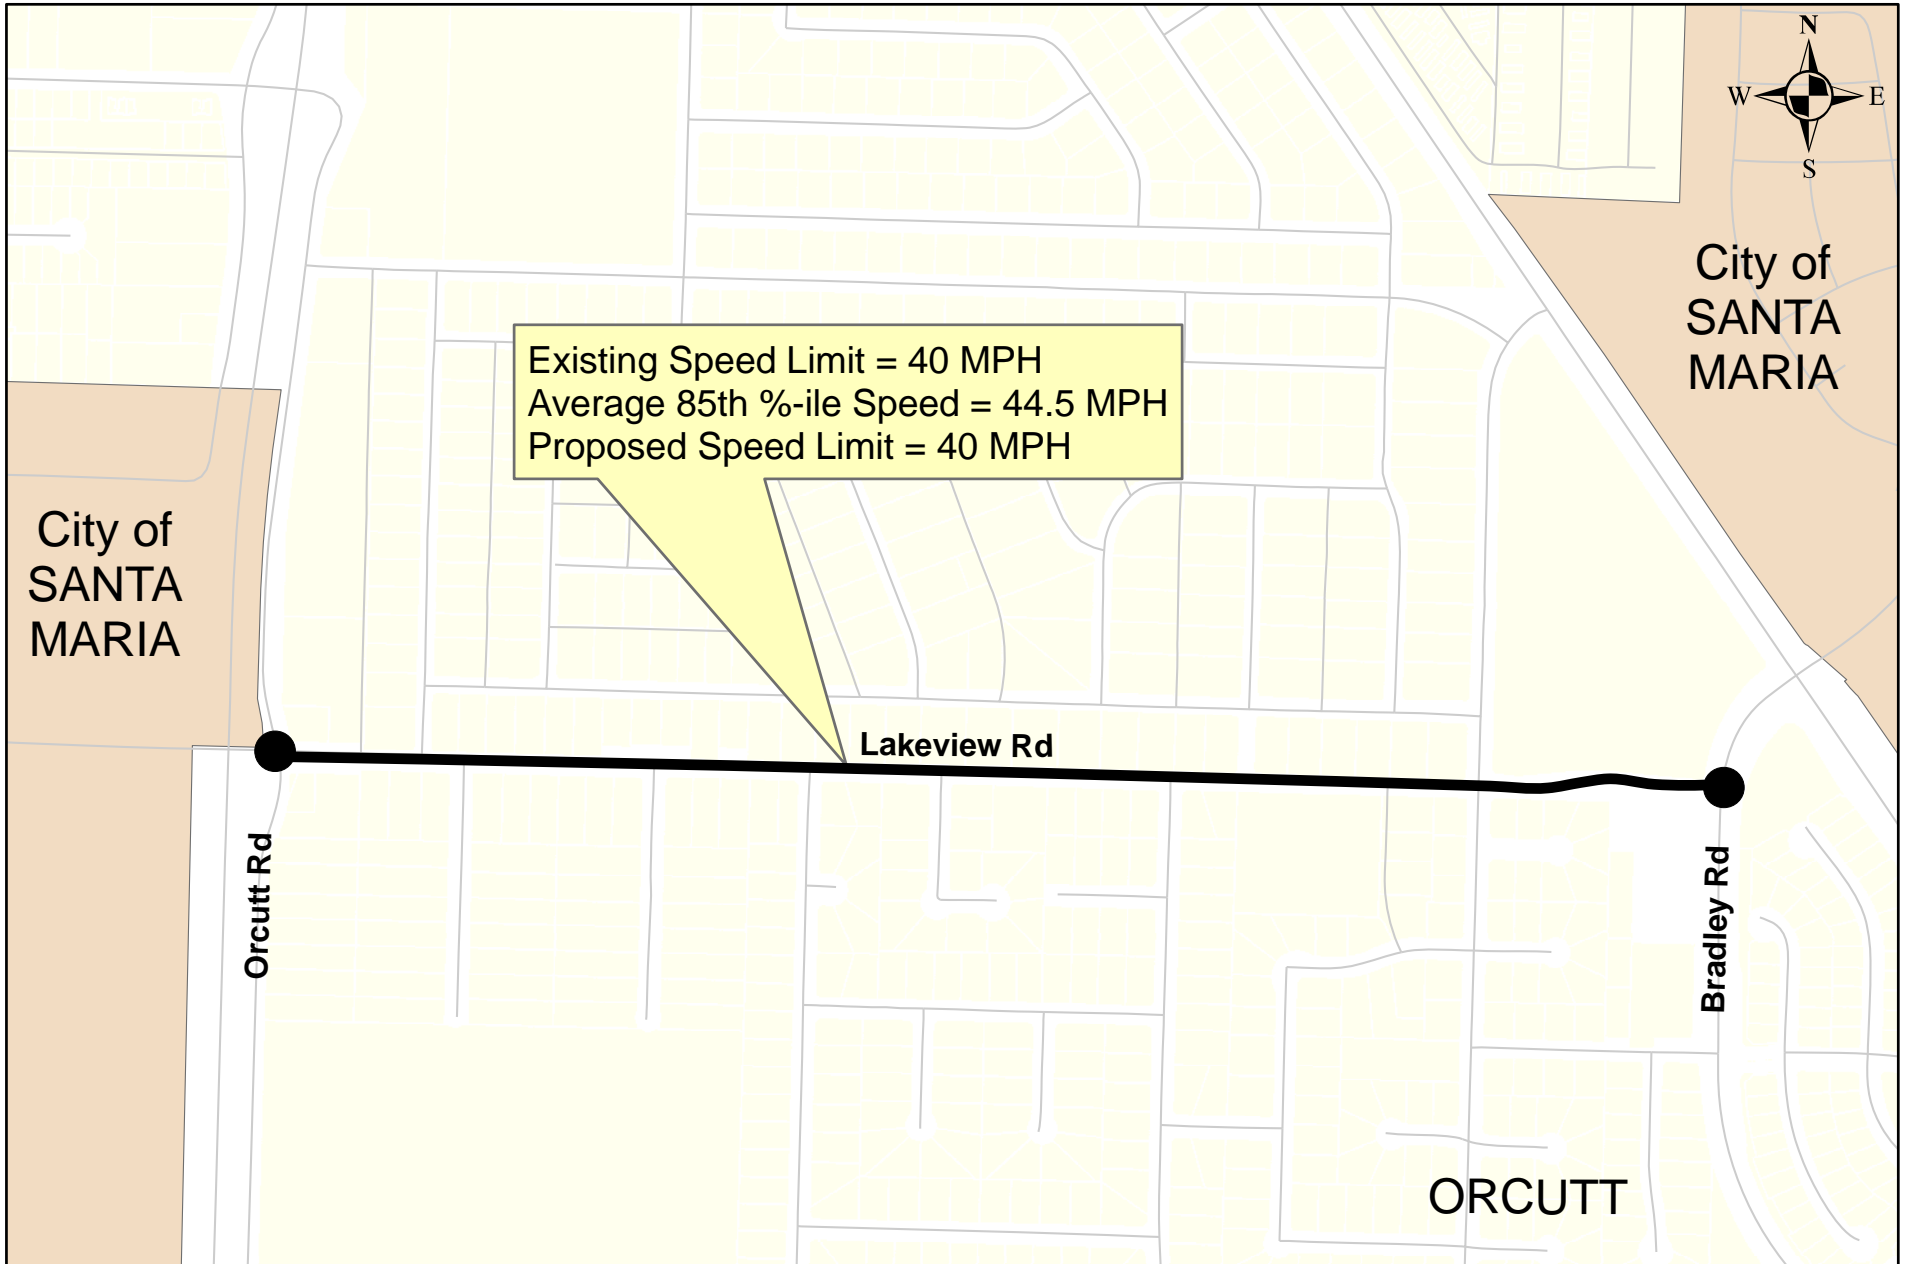

VICINITY MAP

Proposed Speed Zone: Bradley Road
(Santa Maria Wy to 150' north of Amethyst Dr)

VICINITY MAP

Proposed Speed Zone: Bradley Road
(150' north of Amethyst Dr to Sage Crest Dr)

VICINITY MAP

Proposed Speed Zone:
Camino Corto (El Colegio (Rd) to Sage Crest Dr)

VICINITY MAP

Proposed Speed Zone
Lompoc Casmalia Road (State Route 1 to Utah Av)

VICINITY MAP

Proposed Speed Zone:

Ortega Hill Road & Lillie Avenue (350' N/ of Sears St to Greenwell Av)

VICINITY MAP

Proposed Speed Zone:
El Colegio (Road) (Storke Rd to U.C.S.B.)

VICINITY MAP

Proposed Speed Zone:
Lakeview Road (Orcutt Rd to Bradley Rd)

VICINITY MAP

Proposed Speed Zone:
Toro Canyon Road (Via Real to State Route 192)