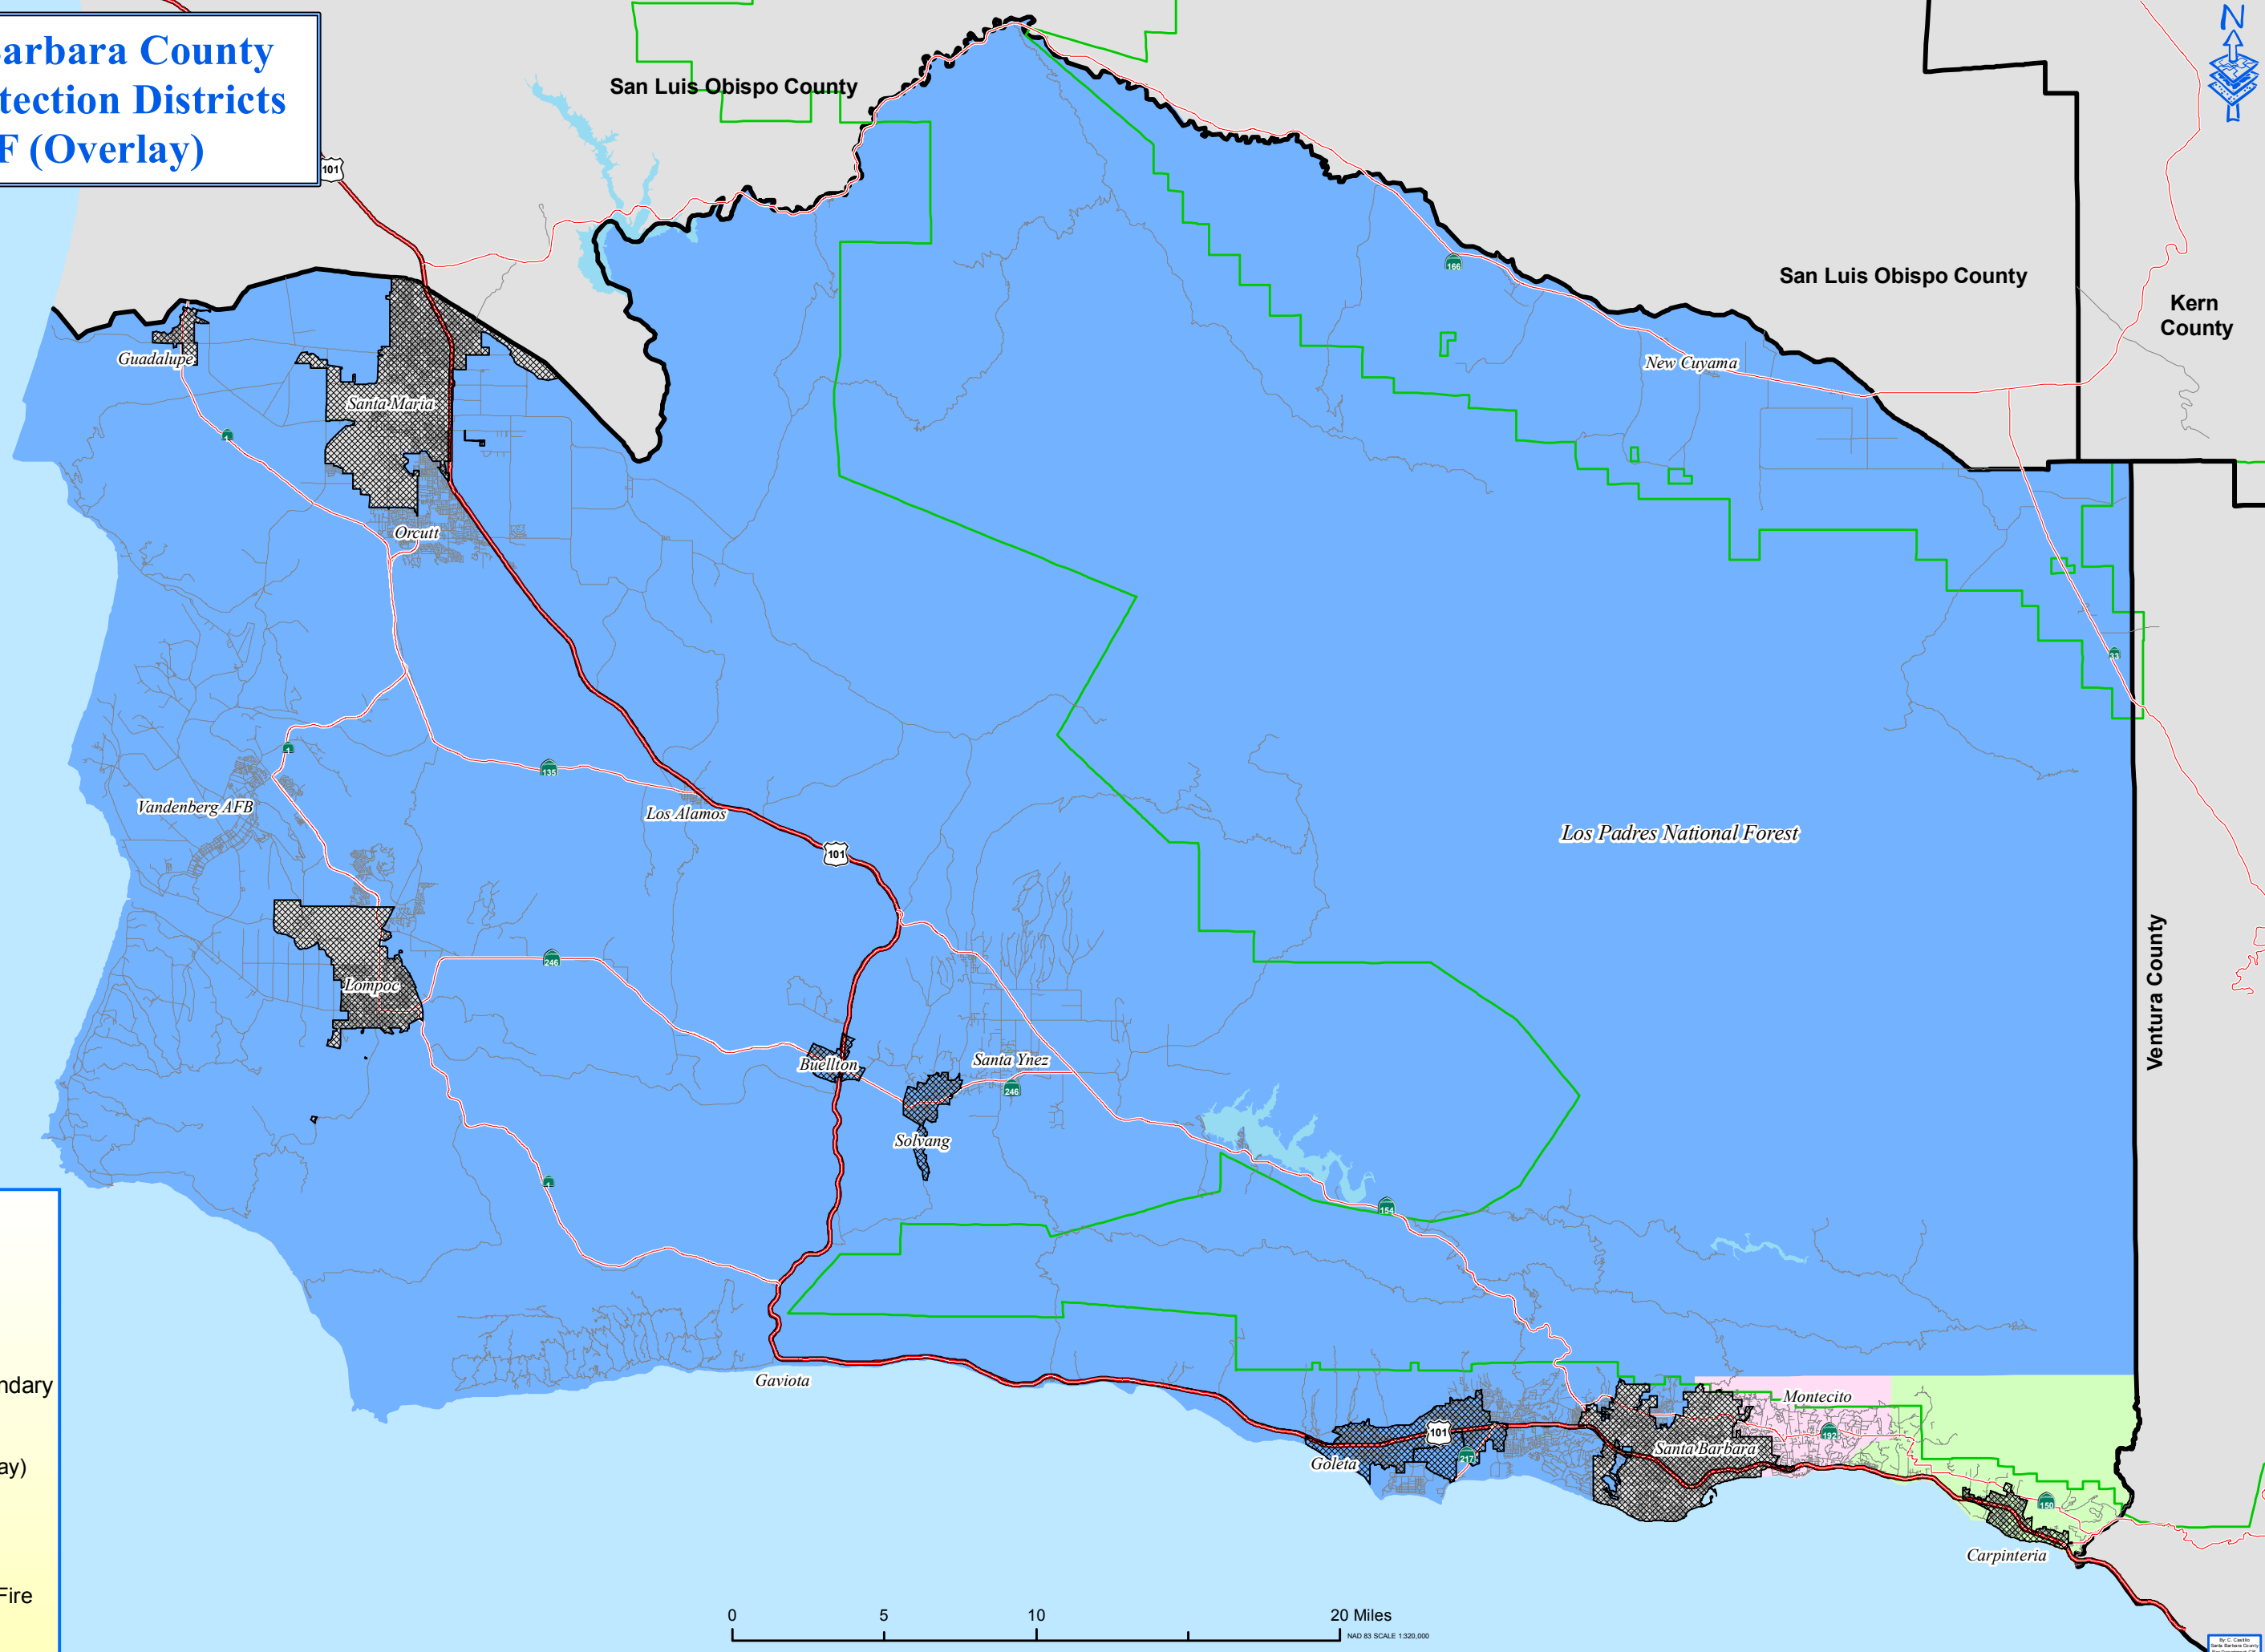

# Santa Barbara County Fire Protection Districts LPF (Overlay)

**Legend**

- Interstate Highway
- State Highway
- Roads
- LPF Administrative Boundary

**DISTRICT**

- Incorporated Cities (overlay)
- SBC Fire Protection
- Non-SBC Fire Protection
- Carpinteria/Summerland Fire
- Montecito Fire